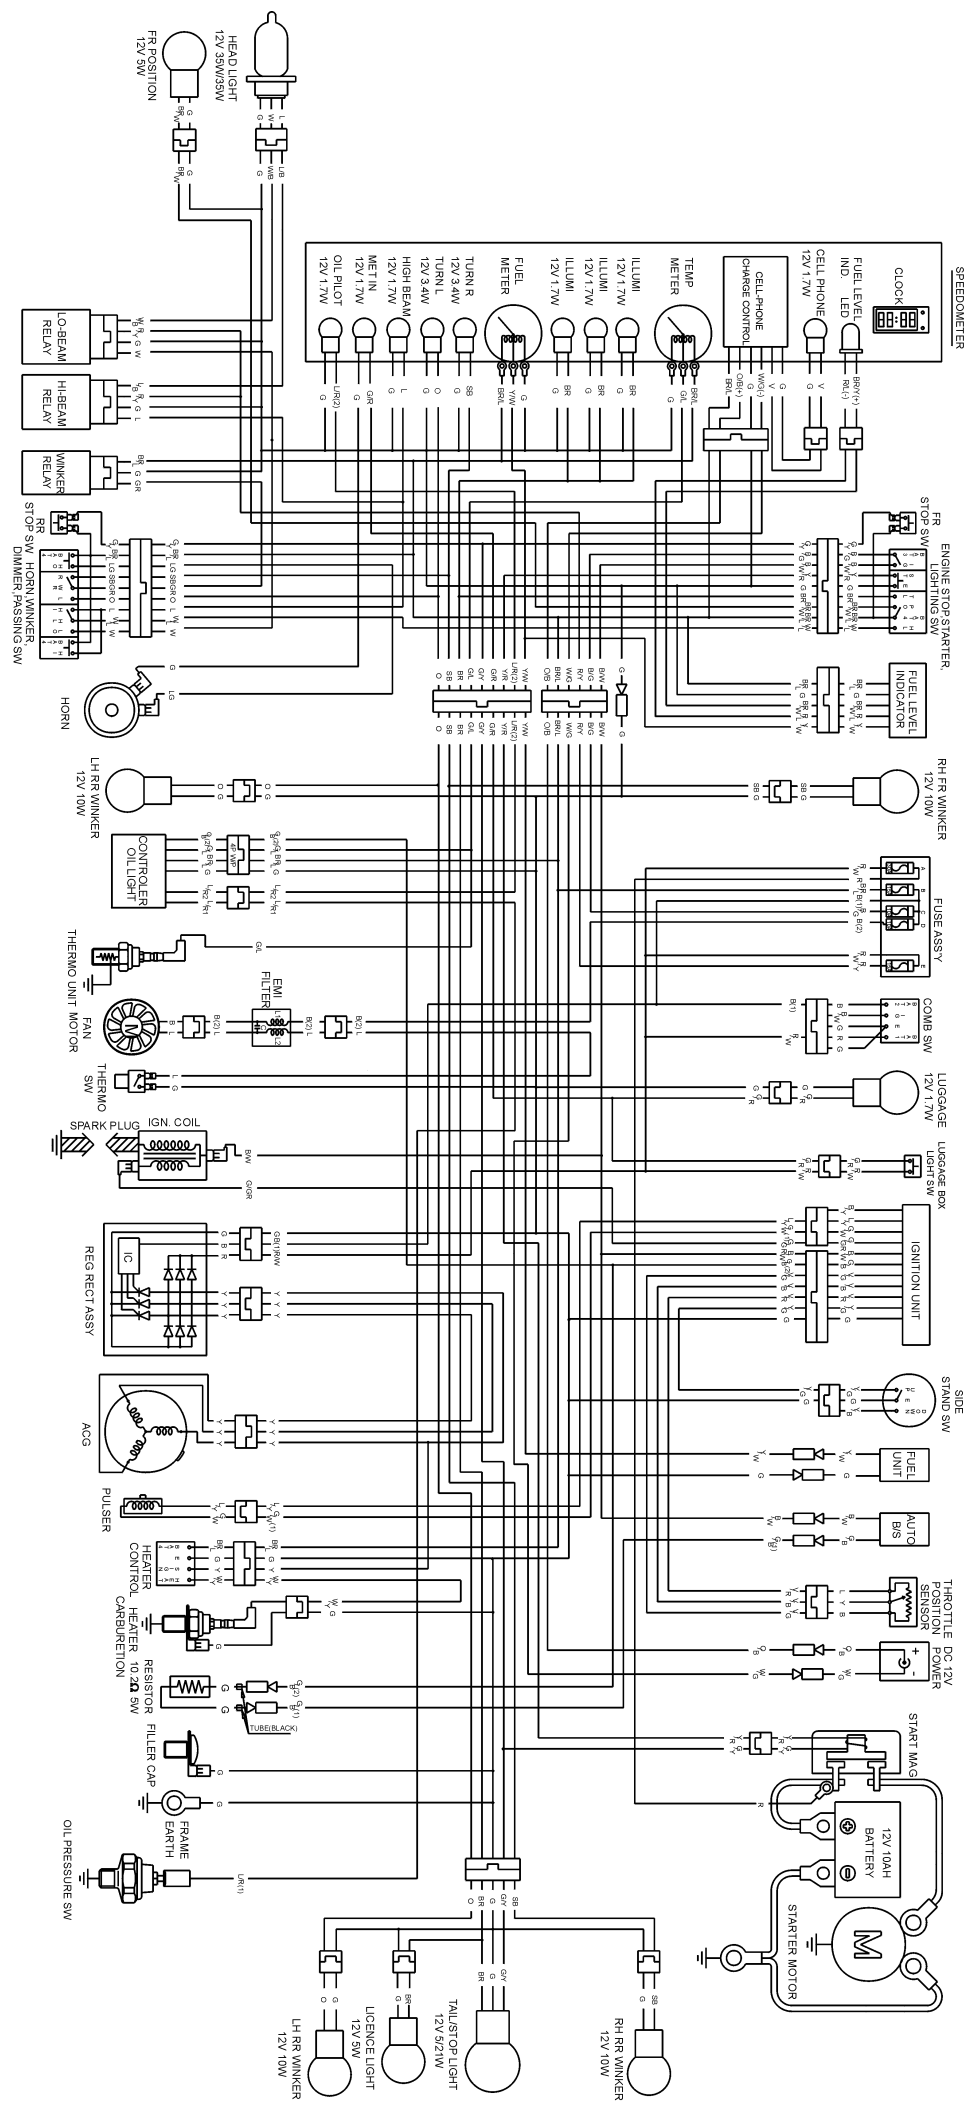

FUSE A 30A CHARGING
 FUSE B 30A WINKER STOP/PHONE/METER/STARTER POSITION/PHONE
 FUSE C 10A IGNITION/IGN COIL/AUTO/BIS
 FUSE D 10A FAN MOTOR
 FUSE E 15A HEAD LIGHT/LUGGAGE BOX

DIMMER SW	
HL	LO HI
LO	HI
(N)	
HI	
CORD	WIL
COLOR	W L

WINKER SW	
W	R L
L	
N	
R	
CORD	GR SB
COLOR	GR SB O

HORN SW	
HO	BA74
FREE	
PUSH	
CORD	IG BR/L
COLOR	IG BR/L

PASSING SW	
BA74	HI
FREE	
PUSH	
CORD	BR/L
COLOR	BR/L L

MAIN SW	
BA71	G E
BA72	
OFF	
LOCK	
CORD	R BW
COLOR	G B

LIGHTING SW	
BA74	PO TL
HL	
OFF	
PUSH	
CORD	BR/LBR/W BR WIL
COLOR	BR/LBR/W BR WIL

KILL SW	
BA74	IG
OFF	
PUSH	
CORD	B/G BW
COLOR	B/G BW

START SW	
ST	E
FREE	
PUSH	
CORD	VR
COLOR	G