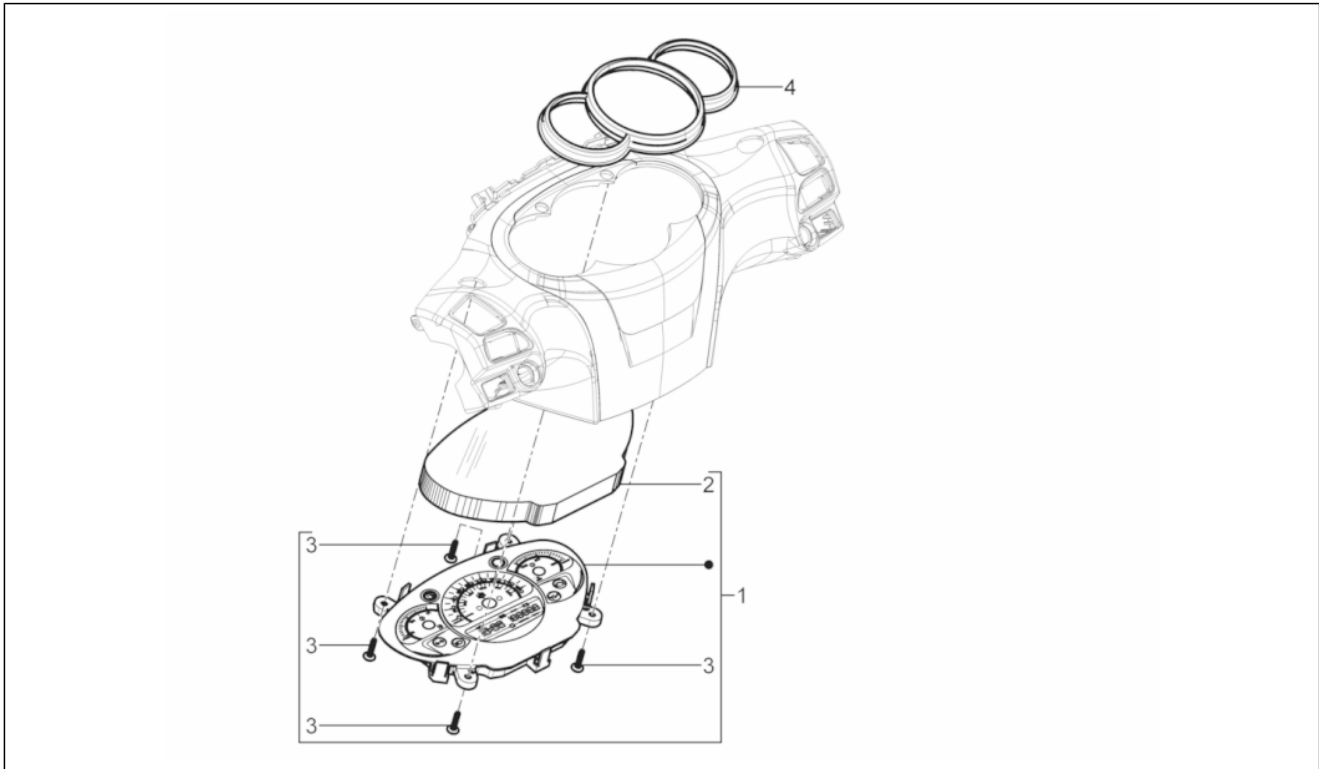

Group	Handlebars/Steering
Code	03.02
Description	Meter combination - Cruscotto
Service	1

Pos.	Code	Description	Qty	Variants
1	641853	Meter combination	1	
2	642180	Instrument panel glass	1	
3	CM180702	Self tapping screw	4	
4	657044	Instrument panel frame	1