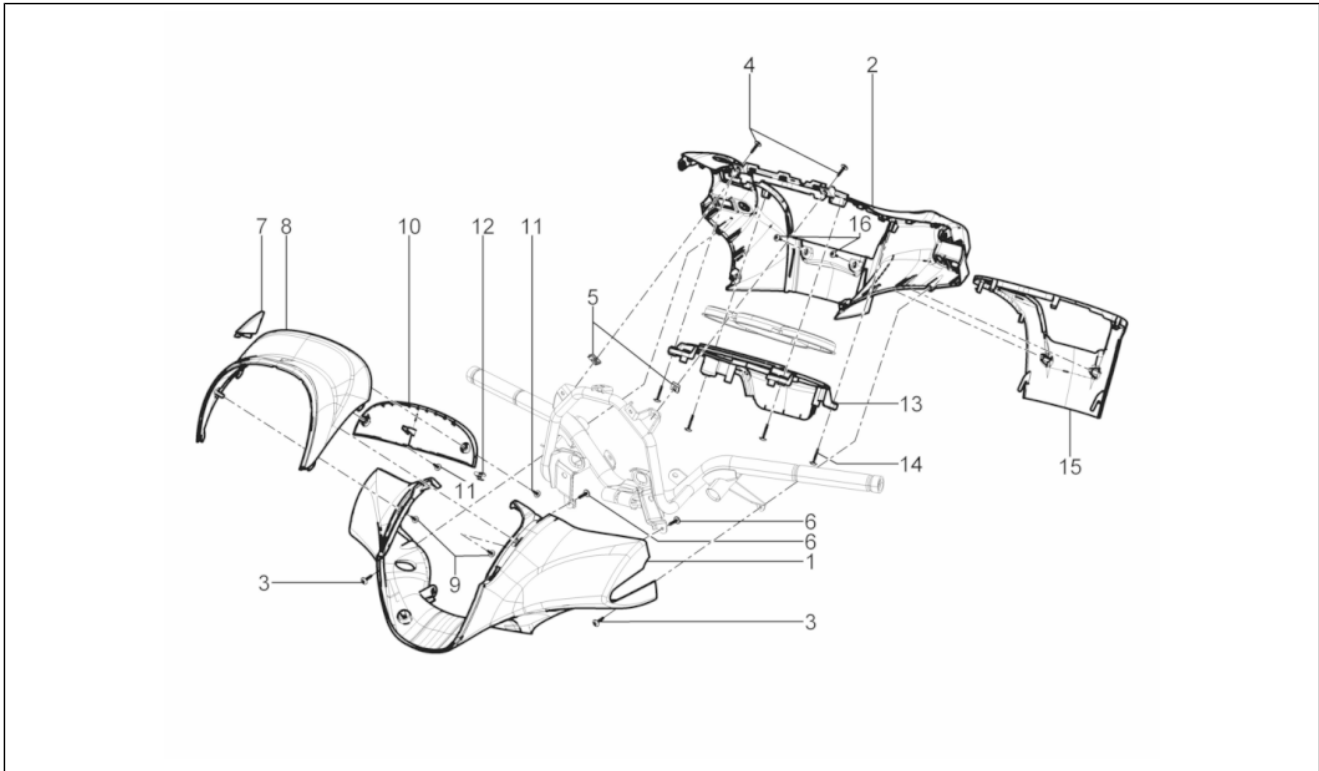

Group	Handlebars/Steering
Code	03.01
Description	Handlebars coverages
Service	1

Pos.	Code	Description	Qty	Variants
11	297498	Self tapping screw M3,5x13	2	
12	D9004468091	Gripper clip	1	
13	656469	Handlebar rear flange	1	
14	CM180702	Self tapping screw	4	
15	656467	Rear front cowl	1	
15	65646700BT	Rear front cowl	1	Vehicle colour:566 - Pearl White[NCPNBTCU01]
15	65646700DE	Rear front cowl	1	Vehicle colour:222/A - BLUE MIDNIGHT[NCPND1CU01]
15	65646700GV	Rear front cowl	1	Vehicle colour:579 - Perseus Bronze[NCPNGVCU01]
15	65646700M8	***REAR CONFOUR TEMPLATE	0	
15	65646700RR	Rear front cowl	1	Vehicle colour:849/A - Antares Red[NCPNRRCU01]
15	65646700XN2	Rear front cowl	1	Vehicle colour:98/A - Cosmo Black[NCPNXNCU01]
16	297498	Self tapping screw M3,5x13	2