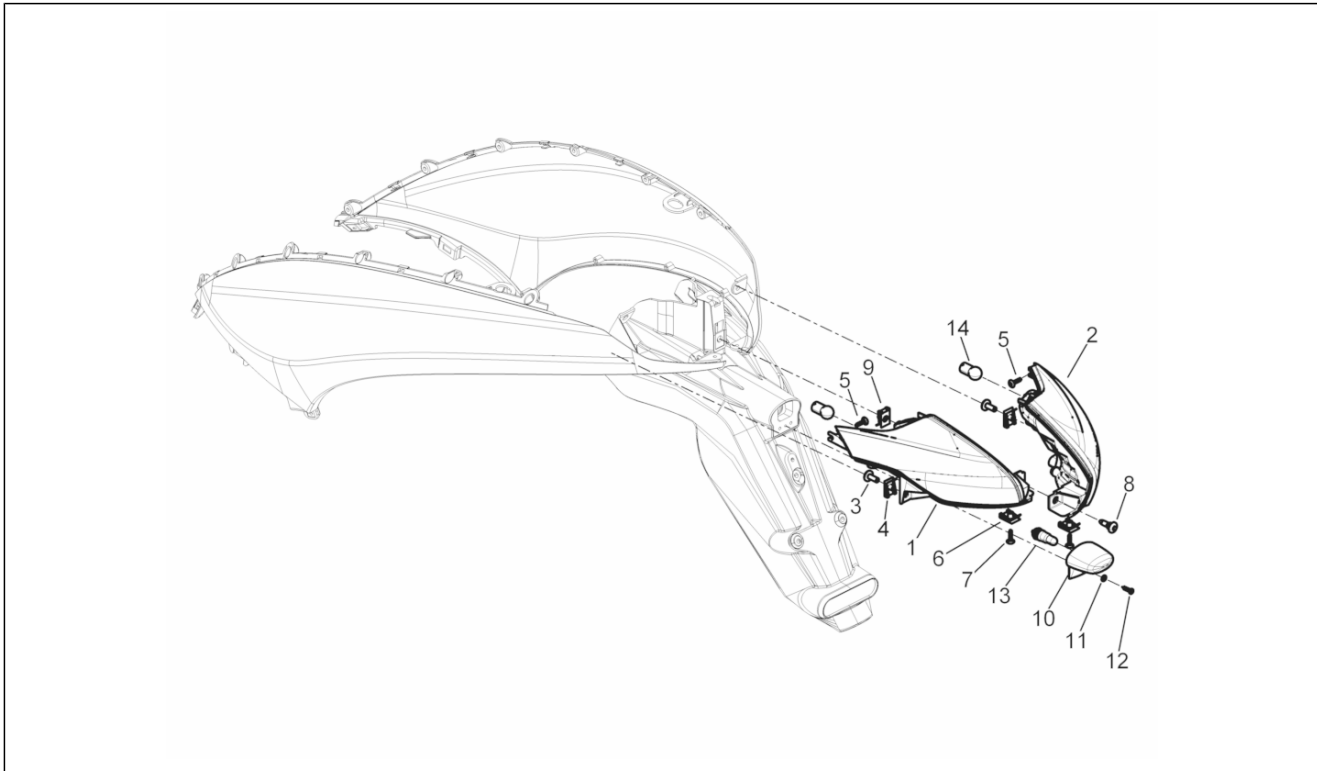

Group	Electrical system
Code	06.04
Description	Rear headlamps - Turn signal lamps
Service	1

Pos.	Code	Description	Qty	Variants
1	641580	Left rear taillight with turn indicator	1	
2	641581	Right taillight with turn indicator	1	
3	CM179301	Screw M6x16	2	
4	254485	Spring plate M6	2	
5	CM180701	Self tapping screw D4x16	2	
6	CM017410	Spring plate	2	
7	CM178601	Self tapping screw D4.2x16	2	
8	CM179201	Metric screw M6x22	1	
9	254485	Spring plate M6	1	
10	583332	Rear licence plate light	1	
11	003054	Washer 4,3x8x0,5	1	
12	267115	Self tapping screw M4x16	1	
13	292022	Lamp 12V-5W	1	
14	584332	Lamp 12V-10W	2