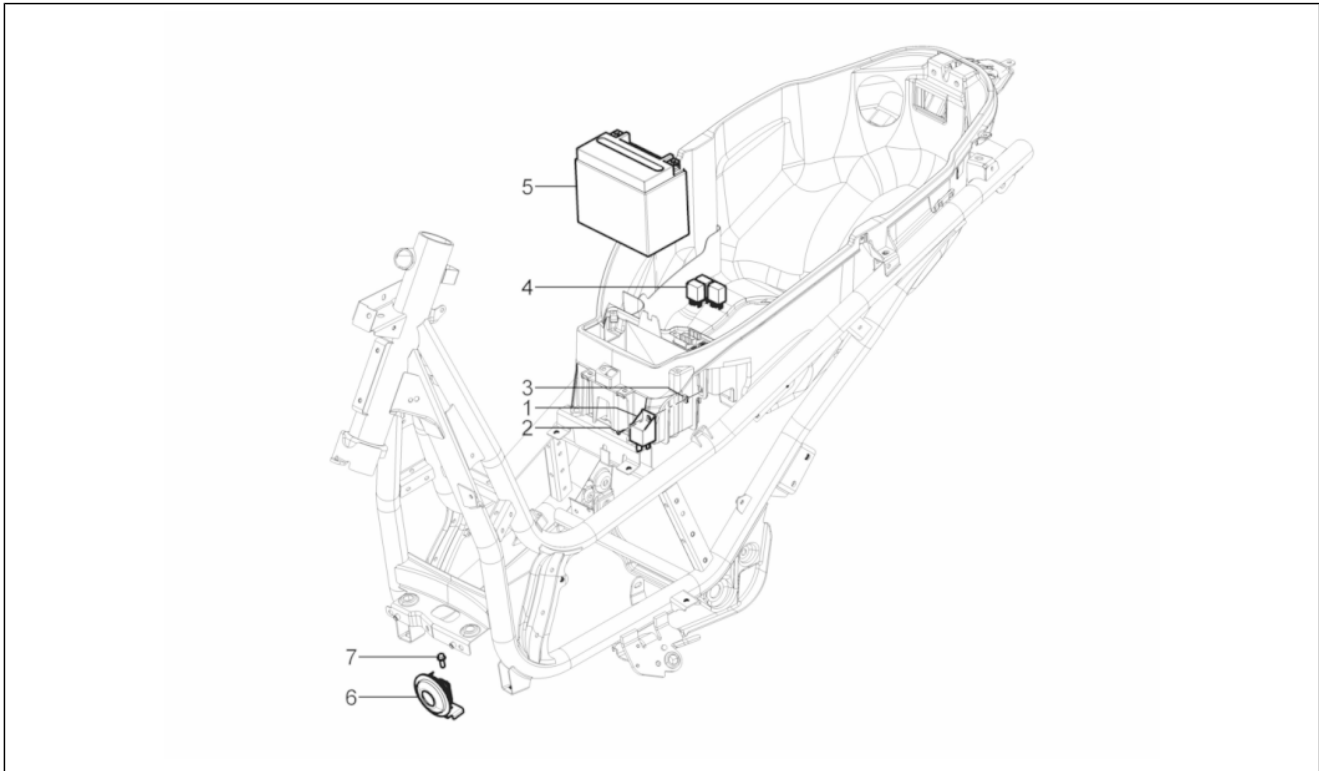

Group	Electrical system
Code	06.05
Description	Remote control switches - Battery - Horn
Service	1

Pos.	Code	Description	Qty	Variants
1	58115R	Starter relay 12V-80A	1	
2	015733	screw	1	
3	CM017409	Spring plate	1	
4	642093	Microrelay with resistance 12V-30A	3	
5	583158	Battery (Yuasa) 12V-10Ah	1	
6	CM071802	Horn	1	
7	434541	Screw w/ flange M6x16	1