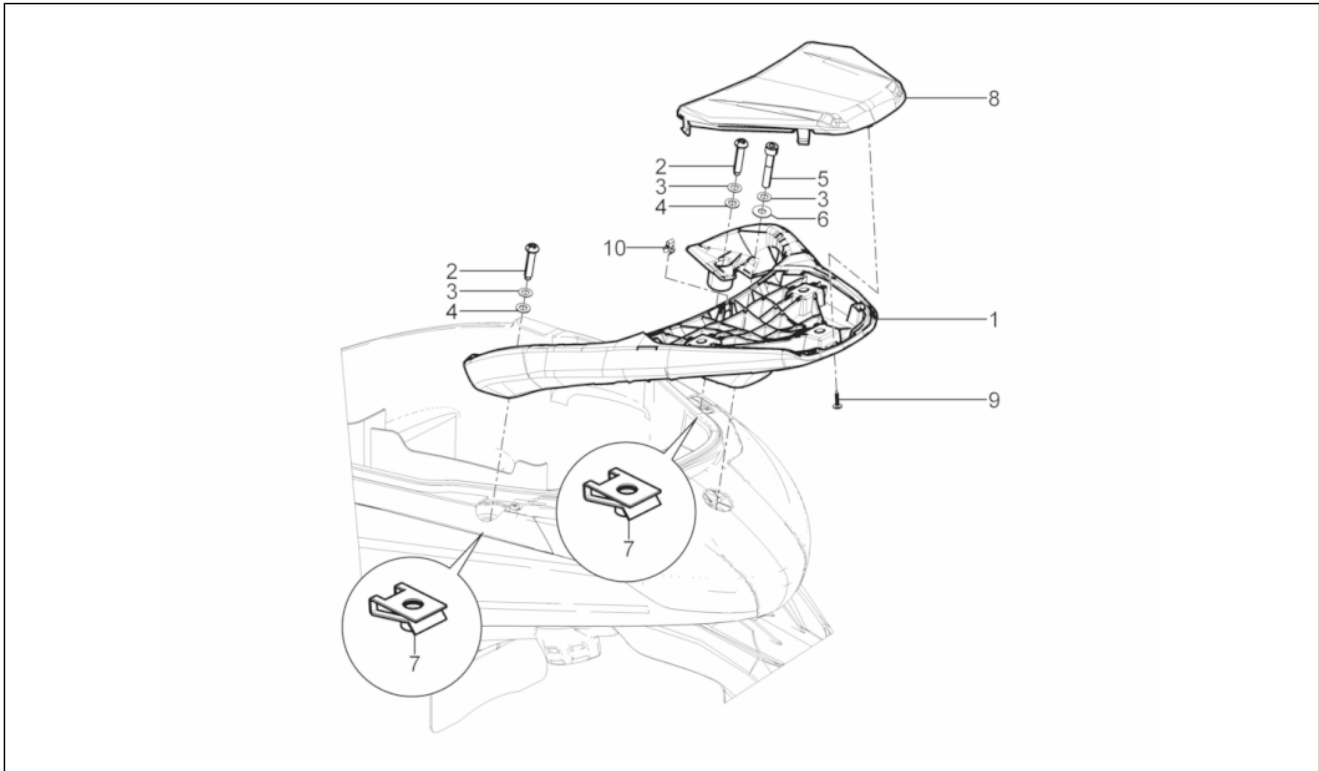

Group	Frame - Plastic parts - Coachwork
Code	02.44
Description	Rear luggage rack
Service	1

Pos.	Code	Description	Qty	Variants
1	656801	Rear luggage rack	1	
1	65680100EU	Rear luggage rack	1	Vehicle colour:566 - Pearl White[NCPNBTCU01] Vehicle colour:222/A - BLUE MIDNIGHT[NCPND1CU01] Vehicle colour:579 - Perseus Bronze[NCPNGVCU01] Vehicle colour:98/A - Cosmo Black[NCPNXNCU01] Vehicle colour:849/A - Antares Red[NCPNRRCU01]
2	656894	Torx Screw	2	
3	012540	Notched washer 14x8,3x1,8	3	
4	003058	Plain washer 15x8,4x1,5	2	
5	826298	Hex socket screw	1	
6	006032	Washer	1	
7	575268	Spring plate M8	2	
8	656802000C	Luggage rack cover	1	Vehicle colour:566 - Pearl White[NCPNBTCU01] Vehicle colour:222/A - BLUE MIDNIGHT[NCPND1CU01] Vehicle colour:579 - Perseus Bronze[NCPNGVCU01] Vehicle colour:98/A - Cosmo Black[NCPNXNCU01] Vehicle colour:849/A - Antares Red[NCPNRRCU01]
9	CM178604	Self tapping screw	1	
10	D9004468091	Gripper clip	1