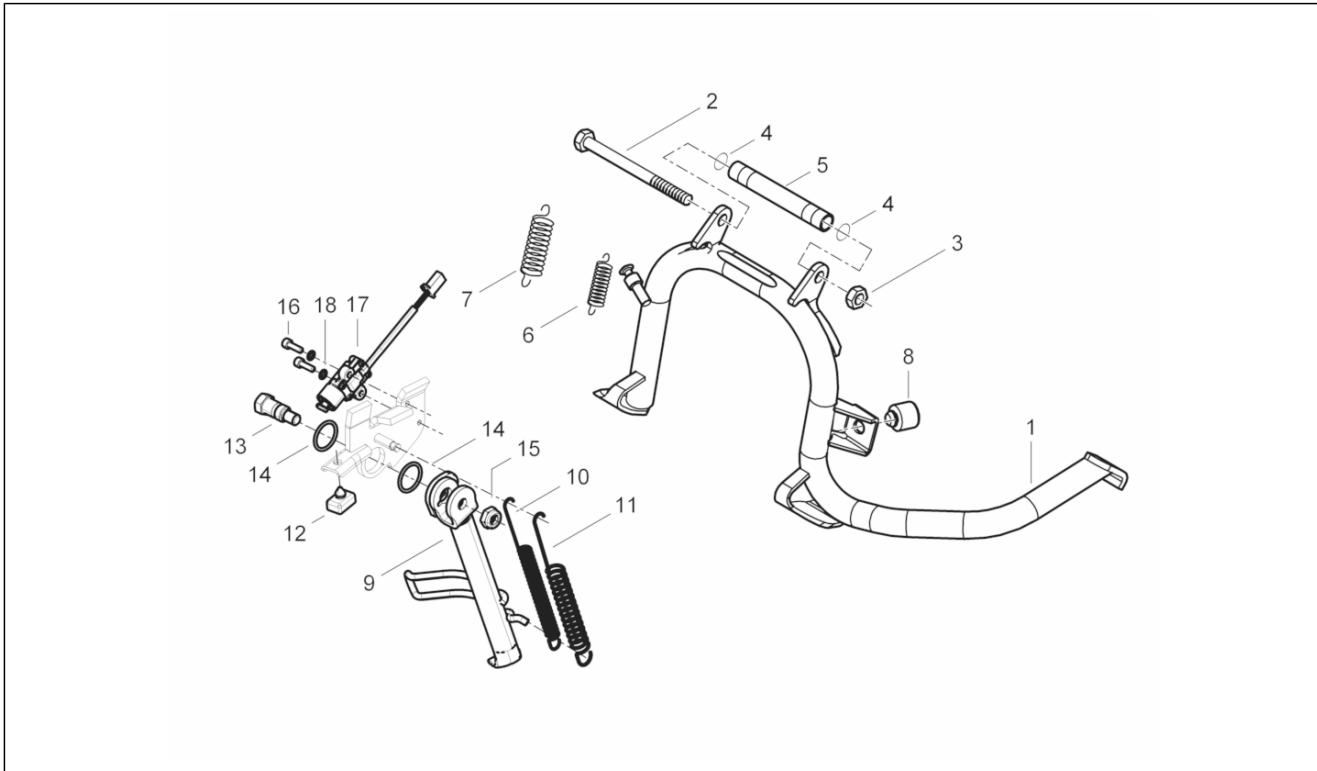

Group	Frame - Plastic parts - Coachwork
Code	02.25
Description	Stand/s
Service	1

Pos.	Code	Description	Qty	Variants
1	58545R	Stand with U.P. (unmovable parts)	1	
1	665960	Stand with U.P. (unmovable parts)	1	
2	030115	Hex screw M10x130	1	
3	002440	Self locking nut M10	1	
4	273754	O-ring	2	
5	582298	Spacer	1	
6	582850	Internal lateral stand spring	1	
7	582851	Lateral stand spring	1	
8	272426	Pad	1	
9	665947	Lateral stand	1	
10	295788	Spring	1	
11	295789	Spring	1	
12	164245	Stop buffer	1	
13	647595	Special screw	1	
14	191189	Gasket	2	
15	002440	Self locking nut M10	1	
16	292889	Hex socket screw M5x16	2	
17	639542	Button for the side stand	1	
18	012532	Washer 5,3x10x0	2