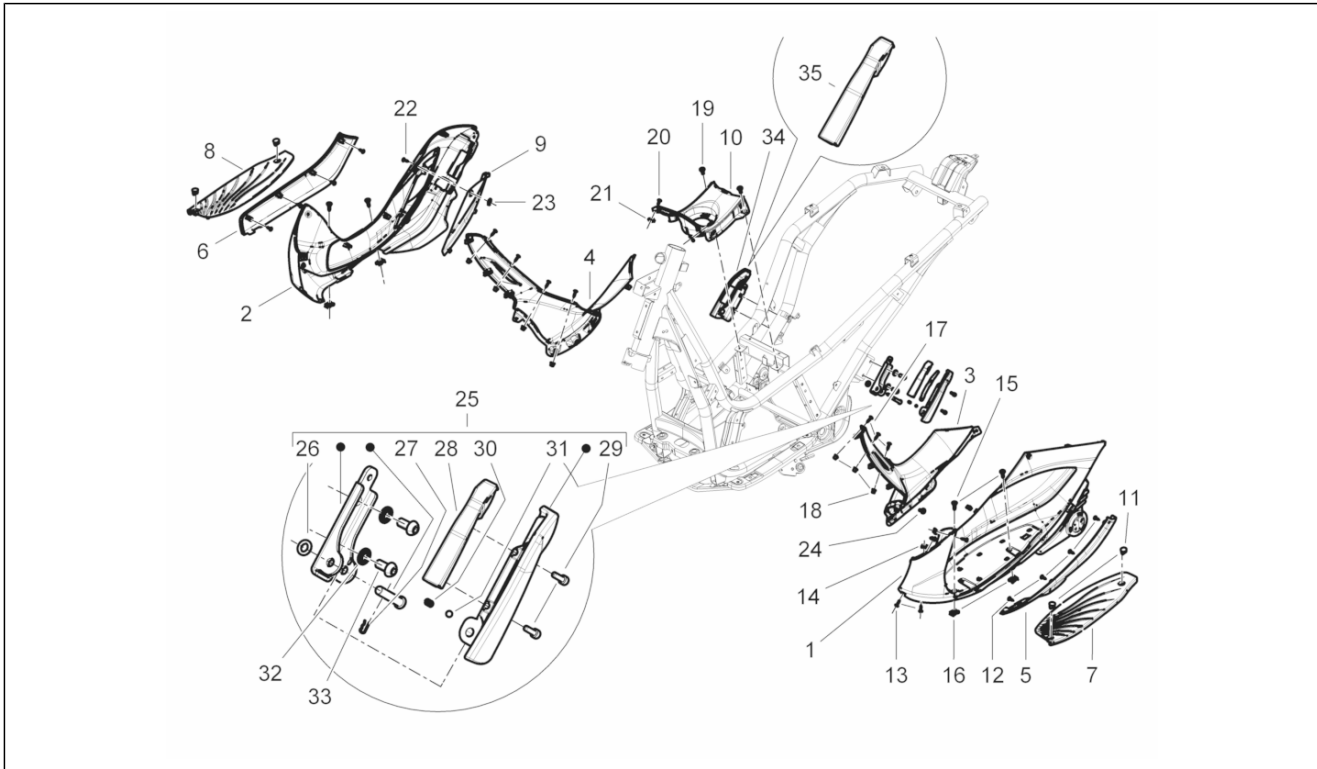

Group	Frame - Plastic parts - Coachwork
Code	02.31
Description	Central cover - Footrests
Service	1

Pos.	Code	Description	Qty	Variants
				Vehicle colour:566 - Pearl White[NCPNBTCU01]
26	003058	Plain washer 15x8,4x1,5	1	
27	259933	Elastic spring	1	
28	656993	LH rear footrests rubber	1	
29	315092	screw	2	
30	295590	Premisphere spring	1	
31	295591	Ball D6	1	
32	834187	Spring washer 16x8,2x2,2	4	
33	582428	Hex socket screw	4	
34	65682500EU	Complete right footrest	1	Vehicle colour:579 - Perseus Bronze[NCPNGVCU01] Vehicle colour:222/A - BLUE MIDNIGHT[NCPND1CU01] Vehicle colour:849/A - Antares Red[NCPNRRCU01] Vehicle colour:98/A - Cosmo Black[NCPNXNCU01] Vehicle colour:566 - Pearl White[NCPNBTCU01]
35	656994	RH rear footrests rubber	1