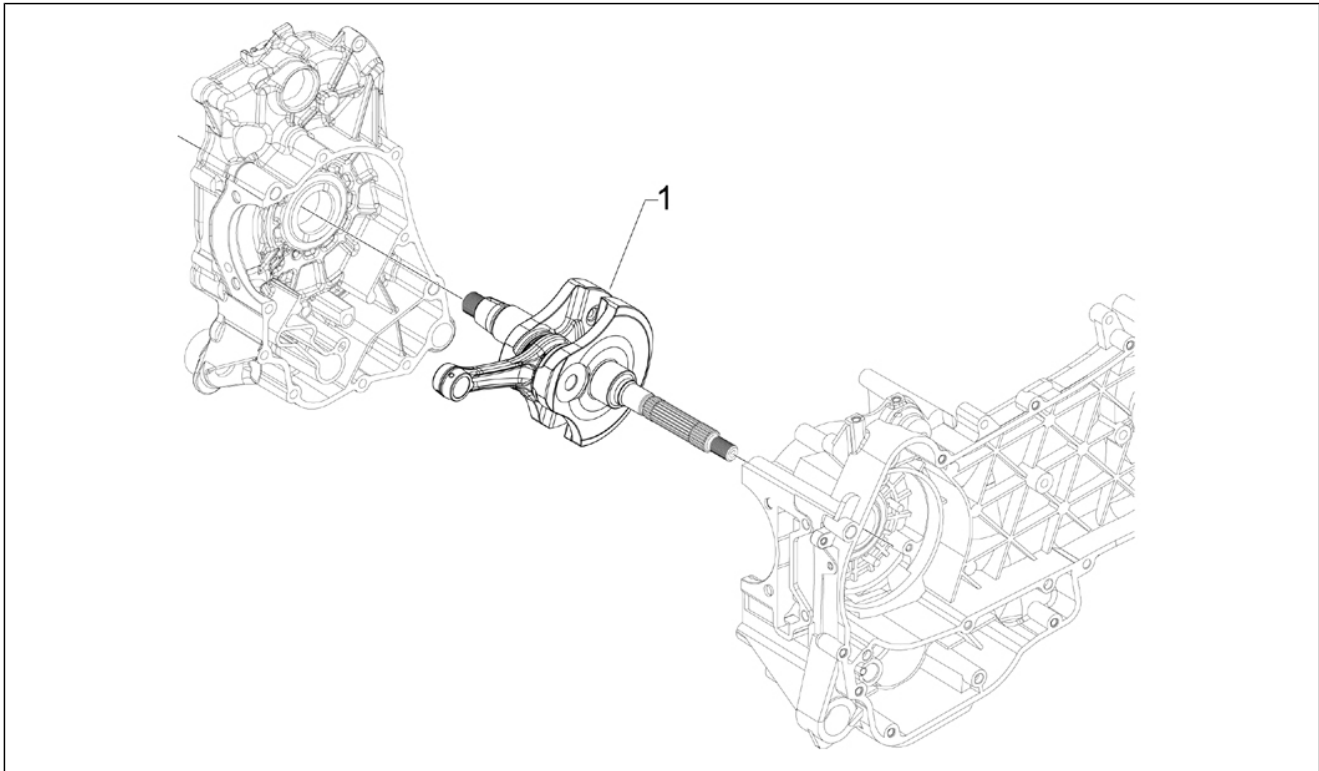

Group	Engine
Code	01.06
Description	Crankshaft
Service	1

Pos.	Code	Description	Qty	Variants
1	8729755001	Crankshaft assembly Cat.1	1	
1	8729755002	Crankshaft assembly Cat.2	1	
1	B0139460001	Crankshaft assembly Cat.1	1	
1	B0139460002	Crankshaft assembly Cat.2	1