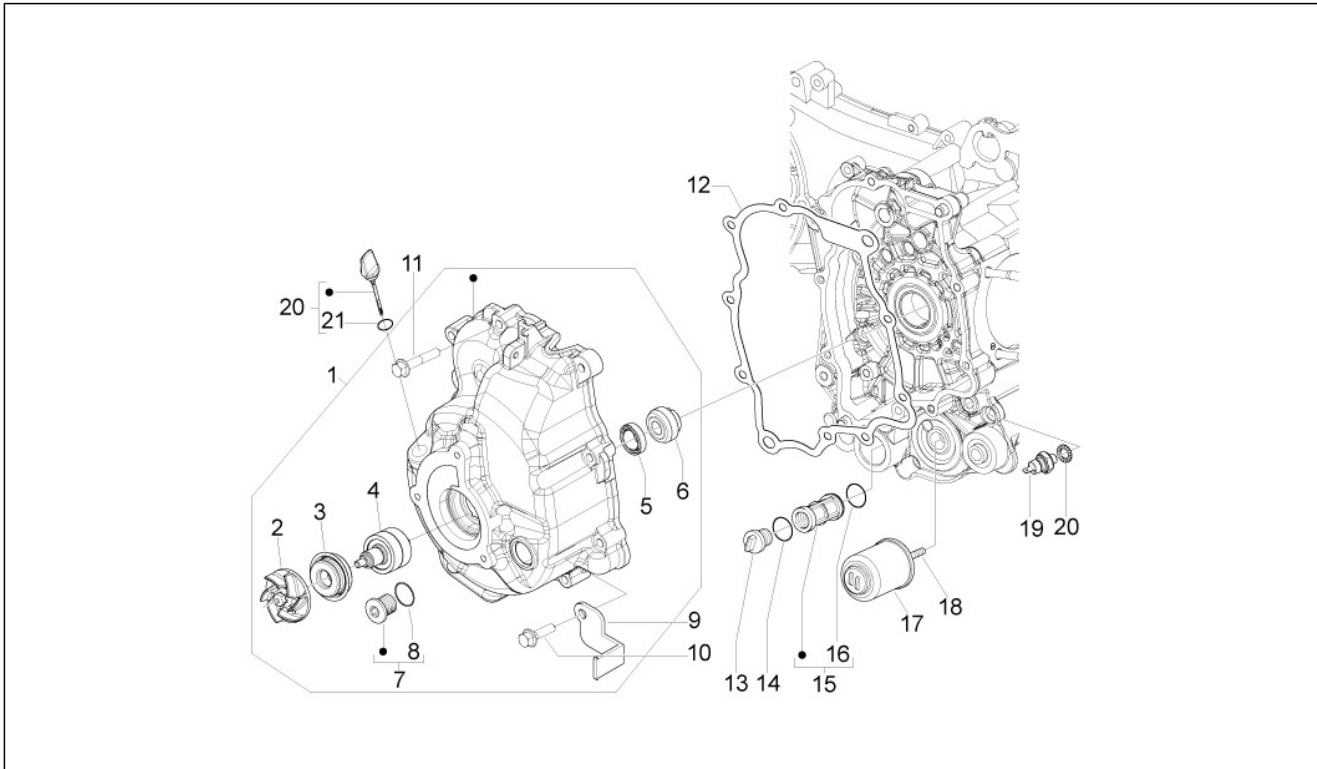

Group	Engine
Code	01.23
Description	Flywheel magneto cover - Oil filter
Service	1

Pos.	Code	Description	Qty	Variants
1	8800405	Flywheel side cover	1	
1	B0148885	Complete flywheel cover	1	
2	844730	Water pump impeller cpl.	1	
3	82991R	Gasket ring	1	
3	842595	Gasket ring	1	
4	8447595	Water pump shaft assy.	1	
5	82897R	Gasket ring 20x30x5	1	
6	842389	Pump impeller drive key	1	
7	8290405	Timing plug assembly	1	
8	479986	O-ring	1	
9	657238	Lambda probe plate	1	
10	844160	screw	1	
11	414838	screw M6x35	9	
12	840504	Flywheel housing cover gasket	1	
13	826165	Oil filter plug	1	
14	285536	O-ring 31,47x1,78	1	
15	843568	Intake oil filter	1	
16	288474	O-ring 20,35x1,78	1	
17	82635R	Oil filter	1	
18	840507	Oil filter special screw	1	
19	641541	Oil pressure sensor	1	
20	879081	Oil dipstick	1	
21	479986	O-ring	1	
22	AP9150472	Washer 10,5x17x1,5	1