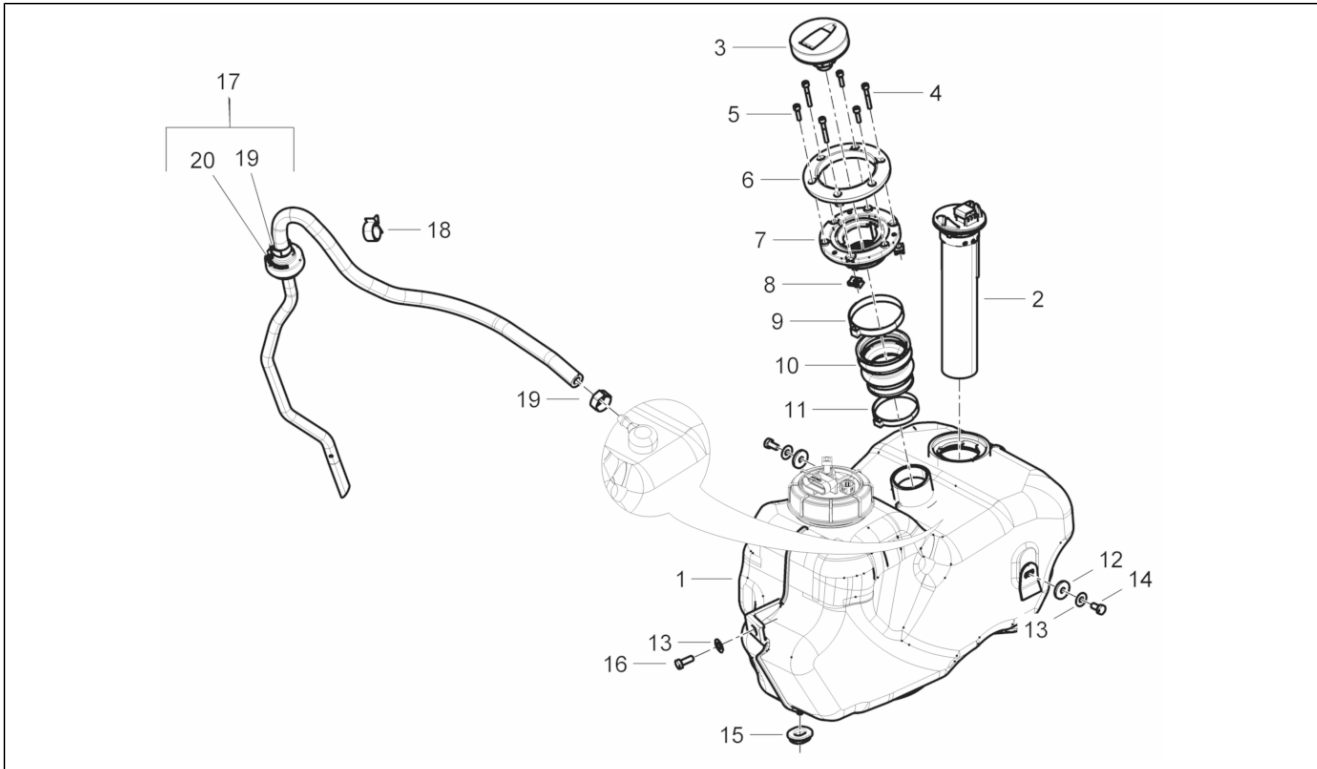

Group	Frame - Plastic parts - Coachwork
Code	02.47
Description	Fuel tank
Service	1

Pos.	Code	Description	Qty	Variants
1	656842	Fuel tank	1	
1	672953	Fuel tank	1	
1	674875	Fuel tank	1	
2	CM025706	Indicator fuel level	1	
2	CM025718	Indicator fuel level	1	
3	657220	Lock kit	1	
4	655539	Hex socket screw M4x30	3	
5	959559	Hex socket screw M4x16	3	
6	657233	Ring nut fuel filler cap	1	
7	959465	Fuel tank filler cap	1	
8	959263	Scheibe	3	
9	CM001920	Hose clamp	1	
10	673778	Hose	1	
10	959230	Hose	1	
11	CM001919	Hose clamp	1	
12	268304	Flat washer 6,5x21	2	
13	078307	Washer	3	
14	031086	Screw m6x12	2	
15	463195	Elastic drift	1	
16	031088	screw M6x16	1	
17	674876	Complete breather pipe	1	
18	231590	Elastic spring	1	
18	641652	Spring	1	
19	CM001914	Hose clamp	1	
20	CM179001	Safety valve	1