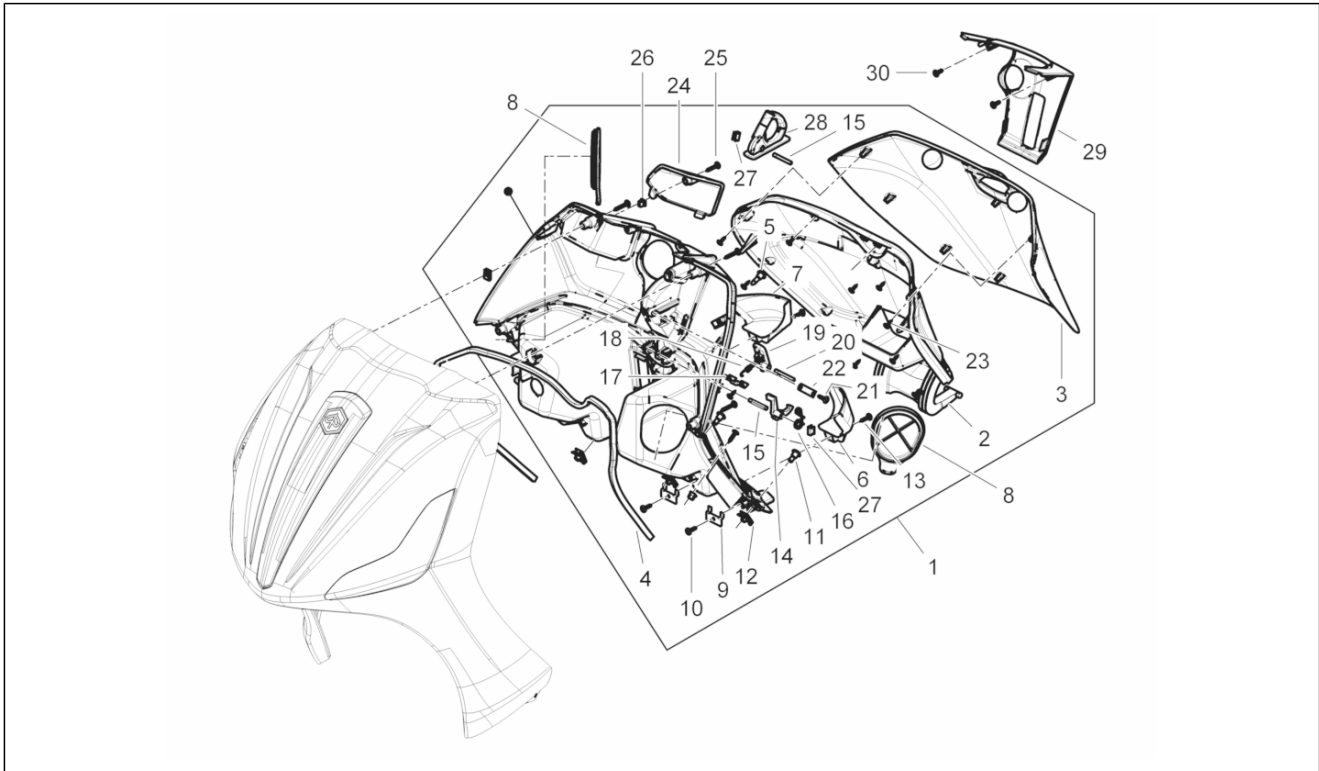

Group	Frame - Plastic parts - Coachwork
Code	02.30
Description	Front glove-box - Knee-guard panel
Service	1

Pos.	Code	Description	Qty	Variants
30	CM180701	Self tapping screw D4x16	2