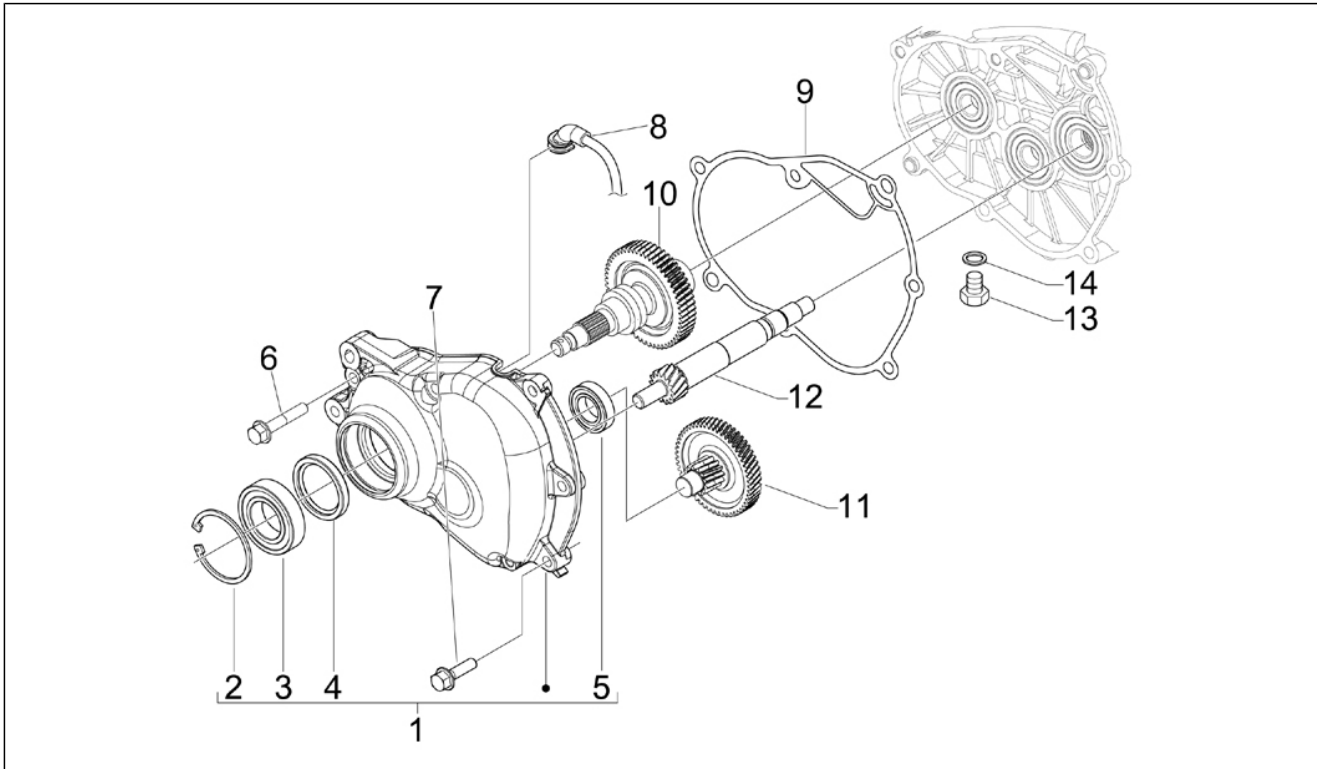

Group	Engine
Code	01.25
Description	Reduction unit
Service	1

Pos.	Code	Description	Qty	Variants
1	8481875	Side cover	1	
2	829206	Circlip	1	
3	82659R	Radial bearing 30x55x13	1	
3	83034R	Radial bearing 30x55x13	1	
4	873351	Oil seal 38x50x7	1	
5	485912	Radial ball bearing 15x42x13	1	
5	83018R	Radial ball bearing 15x42x13	1	
6	873980	Screw w/ flange M8x40	1	
7	487211	Screw w/ flange M8x45	6	
8	CM162201	Reduction unit breather pipe assembly	1	
9	847931	Gasket	1	
10	8407705	Rear wheel axis cpl.	1	
10	B0160725	Rear wheel axis cpl.	1	
11	8407685	Transmission shaft	1	
12	8738755	Driven pulley shaft Z=14	1	
13	269755	Hex socket screw M8x12	1	
14	485703	Washer 8.2x12x1	1