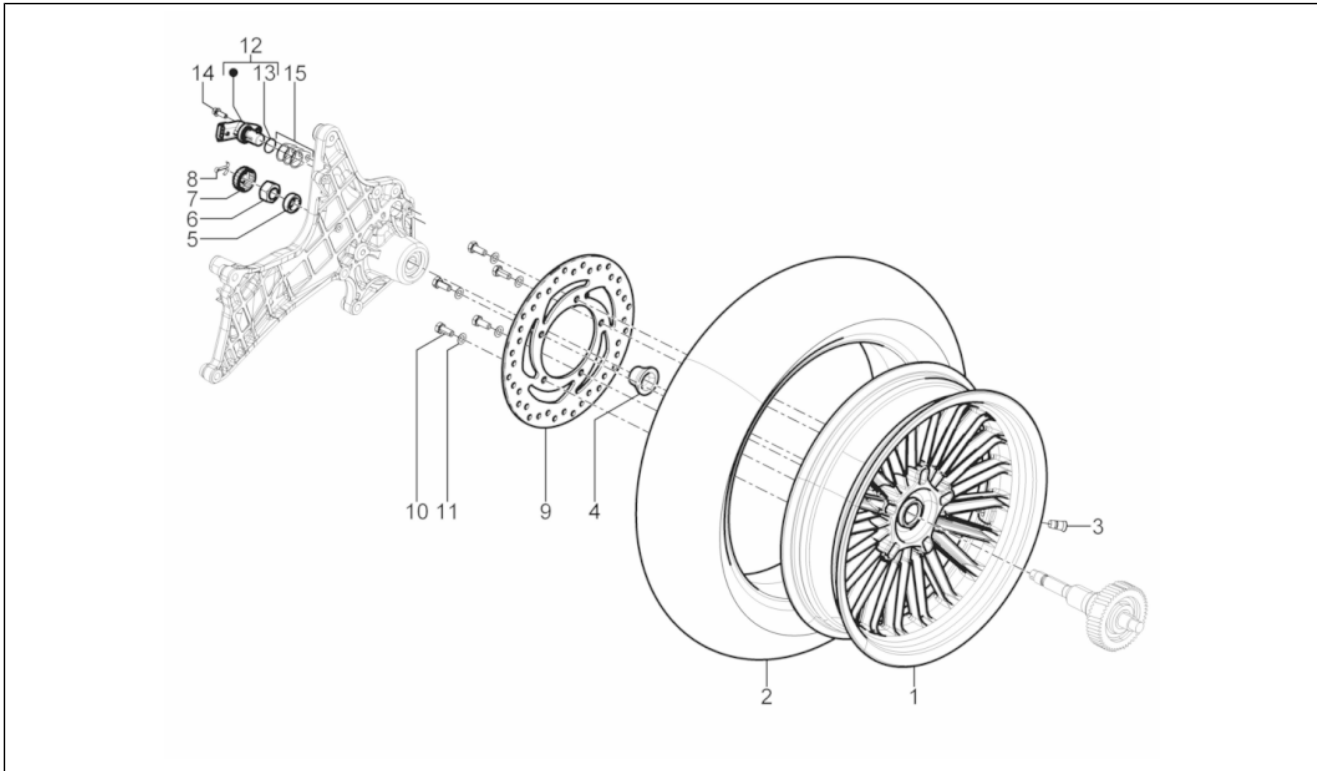

Group	Suspensions - Wheels
Code	04.12
Description	Rear wheel
Service	1

Pos.	Code	Description	Qty	Variants
1	58524R	Rear wheel 3,50x14"	1	
2	665852	Tyre (Pirelli) 140/70-14"	1	
2	666297	(Michelin) Tyre 140/70-14"	1	
2	666298	Tyre (Sava) 140/70-R14"	1	
2	666330	(Michelin) Tyre 140/70-14"	1	
3	597679	Tubeless valve	1	
4	848039	Wheel spacer	1	
5	597528	Spacer	1	
6	563728	Nut M16x13	1	
7	194423	Cappello ferma dado	1	
8	012789	Split pin	1	
9	58547R	Brake disc	1	
10	031118	screw M8x20	5	
11	709047	Spring washer	5	
12	832963	Phase/revolution sensor	1	
13	430044	O-ring	1	
14	434541	Screw w/ flange M6x16	1	
15	646760	Washer	4