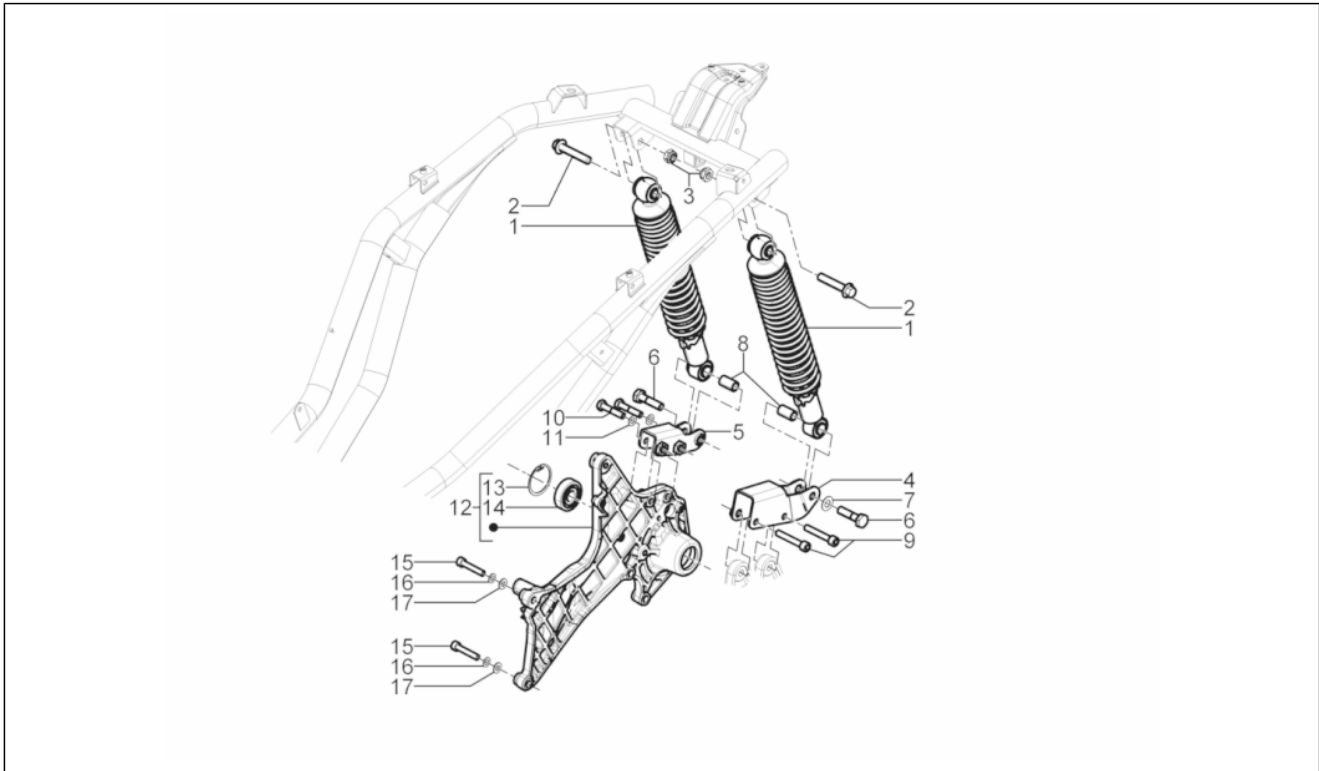

Group	Suspensions - Wheels
Code	04.10
Description	Rear suspension - Shock absorber/s
Service	1

Pos.	Code	Description	Qty	Variants
1	58518R	Complete rear shock absorber	2	
2	268158	Screw w/ flange M10	2	
3	002440	Self locking nut M10	2	
4	665891	Left rear shock absorber connection bracket	1	
5	666355	Right rear shock absorber connection bracket	1	
6	030097	screw M10x40	2	
7	709646	Washer	2	
8	AP8161031	Shock absorber bush	2	
9	844483	Hex socket screw M8x50	2	
10	030074	screw	2	
11	709047	Spring washer	2	
12	651384	Braccio sospensione DX completo	1	
13	006647	Circlip	1	
14	82545R	Ball bearing	1	
15	826298	Hex socket screw	2	
16	709047	Spring washer	2	
17	013776	Washer	2