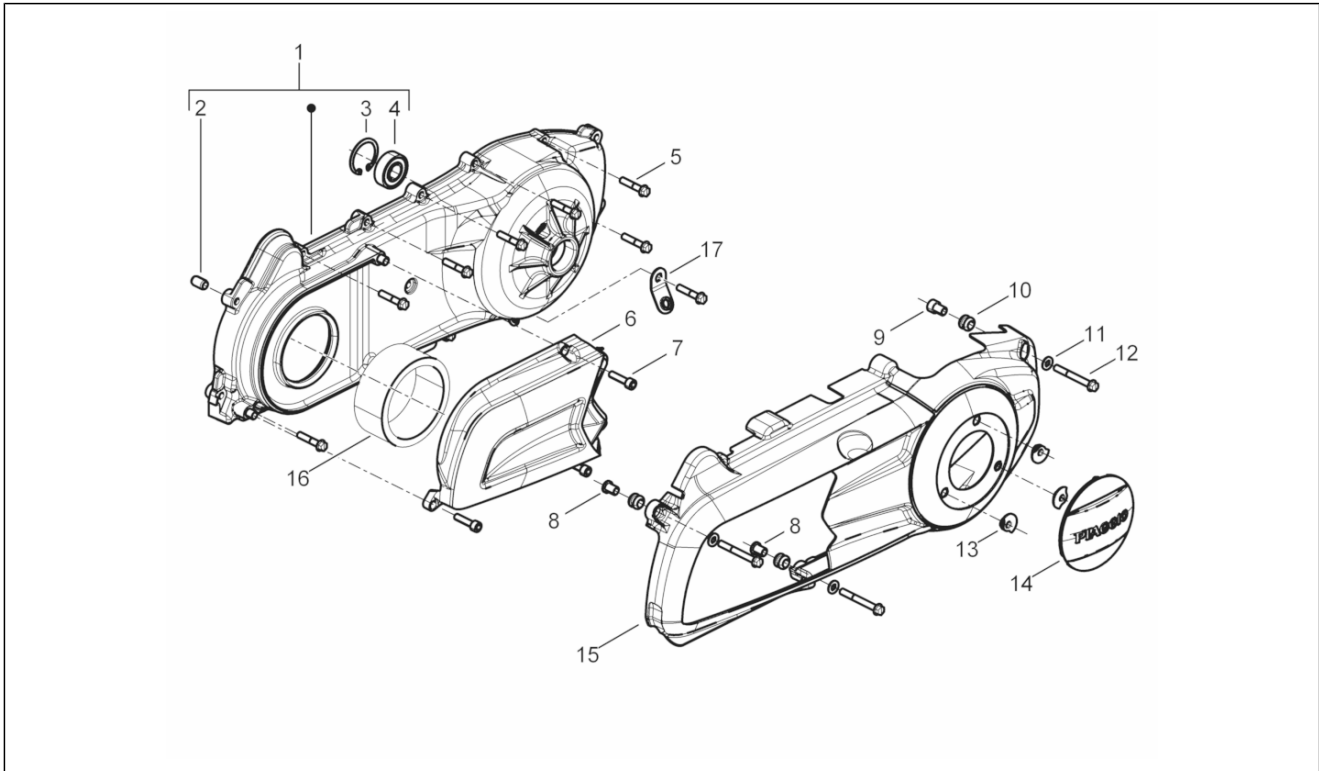

Group	Engine
Code	01.15
Description	Crankcase cover - Crankcase cooling
Service	1

Pos.	Code	Description	Qty	Variants
1	877843	Complete transmission cover	1	
2	239388	Pin 6,5x9,5x15	2	
3	006635	Snap ring	1	
4	478985	Bearing	1	
5	289731	Screw w/ flange M6x30	9	
6	876075	Cooling Cover	1	
7	018553	screw M6x25	3	
8	431577	Spacer	2	
9	876413	Spacer	1	
10	431578	Pad	1	
11	013777	Washer 6.4x13x1.5	3	
12	430207	screw M6x50	3	
13	871458	Mounting drift	3	
14	CM155109	Transmission cover	1	
15	877845	Transmission soundproofing cover	1	
16	875701	Filtering element	1	
17	844964	Hose clamp	1