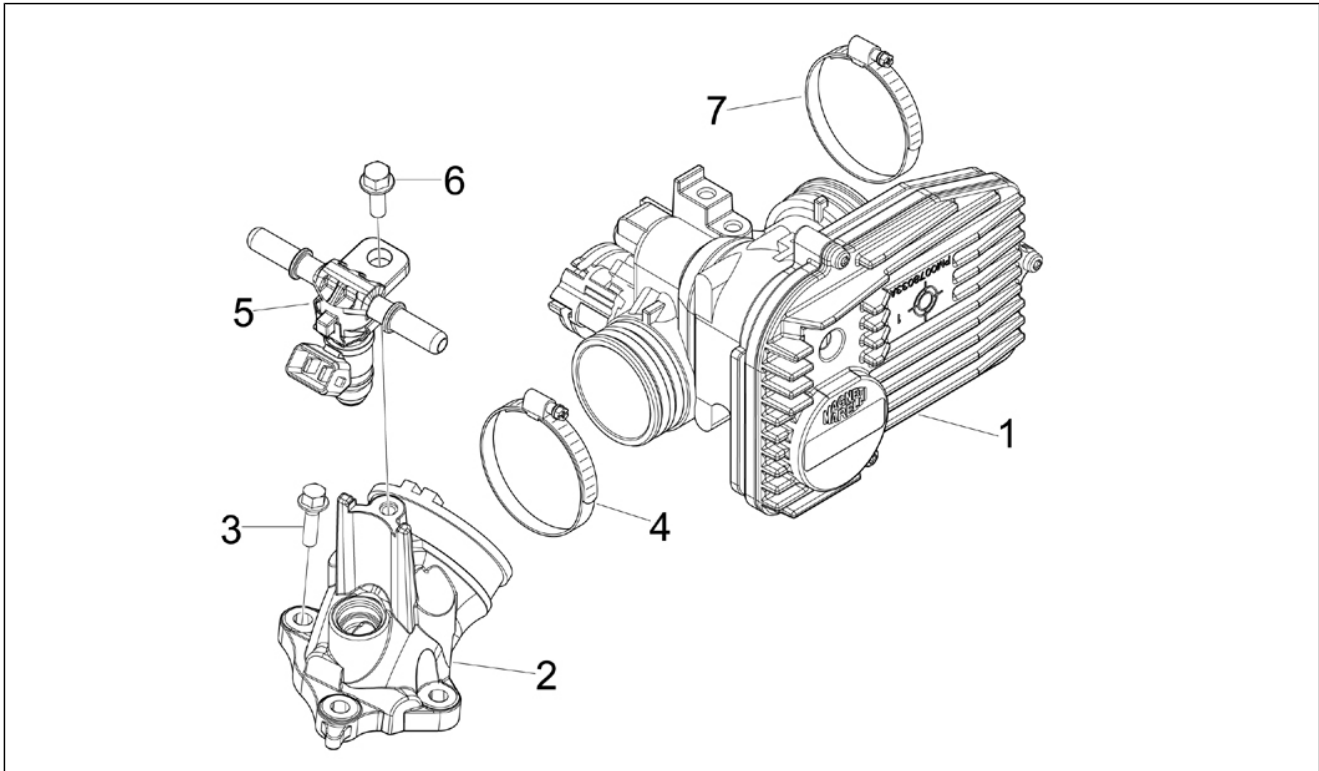

Group	Engine
Code	01.36
Description	Throttle body - Injector - Union pipe
Service	1

Pos.	Code	Description	Qty	Variants
1	CM081720	Throttle body with E.U.C.	1	
2	875694	Union pipe	1	
3	018639	Hex screw M6x20	3	
4	709532	Hose clamp	1	
5	8732885	Complete injector	1	
6	872269	Screw w/ flange	1	
7	260918	Hose clamp	1