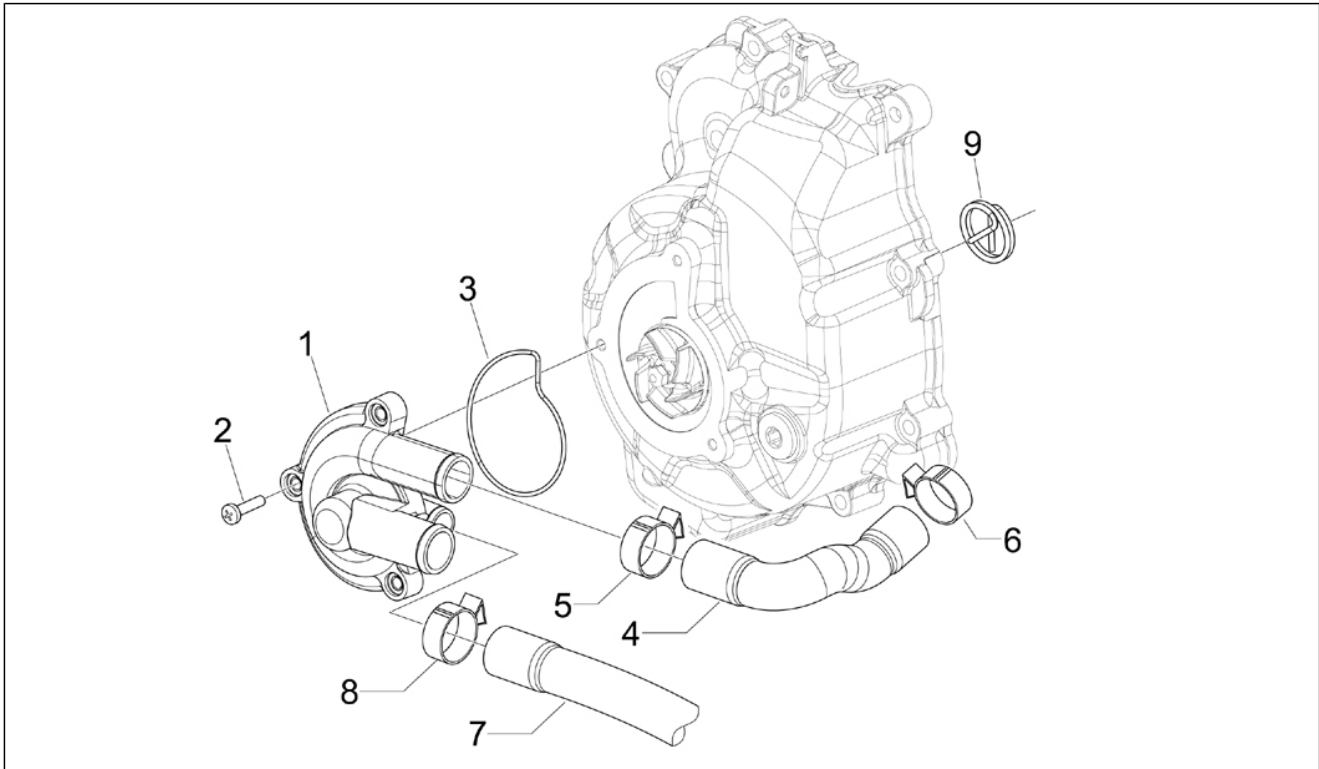

Group	Engine
Code	01.19
Description	Cooler pump
Service	1

Pos.	Code	Description	Qty	Variants
1	877528	Water pump cover	1	
2	828662	Screw M5x22	3	
3	485080	O-ring	1	
4	878626	Pump-cylinder hose	1	
5	CM001922	Hose clamp	2	
6	CM001904	Hose clamp	1	
7	847718	By-pass pipe	1	
7	878940	By-pass pipe	1	
8	CM001904	Hose clamp	1	
9	842390	Drive key	1