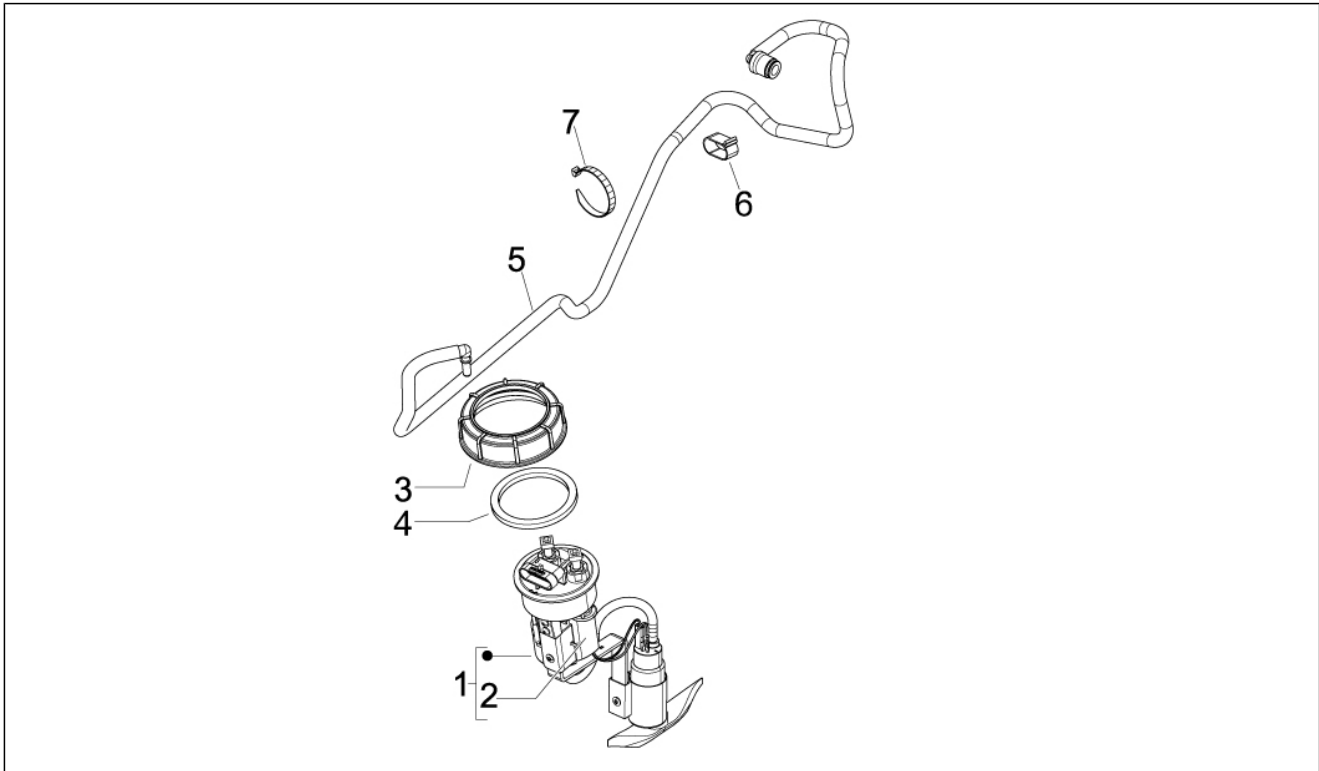

Group	Frame - Plastic parts - Coachwork
Code	02.53
Description	Supply system
Service	1

Pos.	Code	Description	Qty	Variants
1	641892	Fuel pump	1	
2	639357	Fuel pump filter	1	
3	576546	Ring nut	1	
4	576542	Gasket	1	
5	656840	Complete fuel pipe	1	
6	CM006905	Non return spring L=12	1	
7	623743	Hose clamp	2