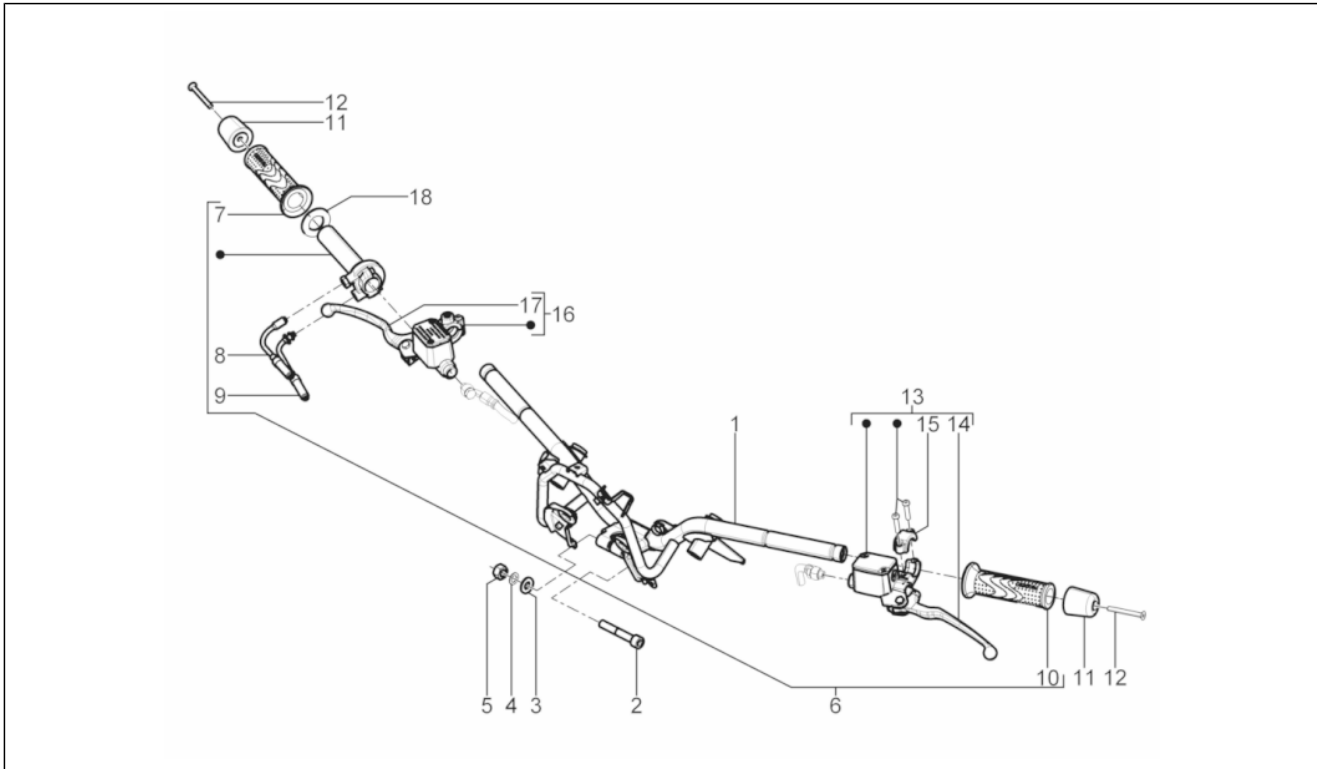

Group	Handlebars/Steering
Code	03.06
Description	Handlebars - Master cil.
Service	1

Pos.	Code	Description	Qty	Variants
1	6563665	Handlebar with U.P.	1	
1	6737075	Handlebar with U.P.	1	
2	655554	Hex socket screw M10x65	1	
3	178790	Flat washer 22x10,3x2,5	1	
4	012543	Flat elastic washer with internal tothing 17x10,3x2	1	
5	015330	Nut M10	1	
6	CM079733	Throttle control sleeve assembly	1	
7	CM084202	Grip, r.h.	1	
8	665974	Throttle opening transmission	1	
9	665975	Throttle closing transmission	1	
10	CM084201	Grip, l.h.	1	
11	582034	Anti vib.weight trailing	2	
12	271434	screw M6x55	2	
13	CM081204	Left hydraulic pump (Heng Tong)	1	
14	600475	Brake lever (Heng Tong)	1	
15	600478	U-bolt (Heng Tong)	1	
16	58590R	GRUPPO POMPA FRENO ANTERIORE	1	
17	646829	Brake lever (Brembo)	1	
18	601170	Handlebar washer	1