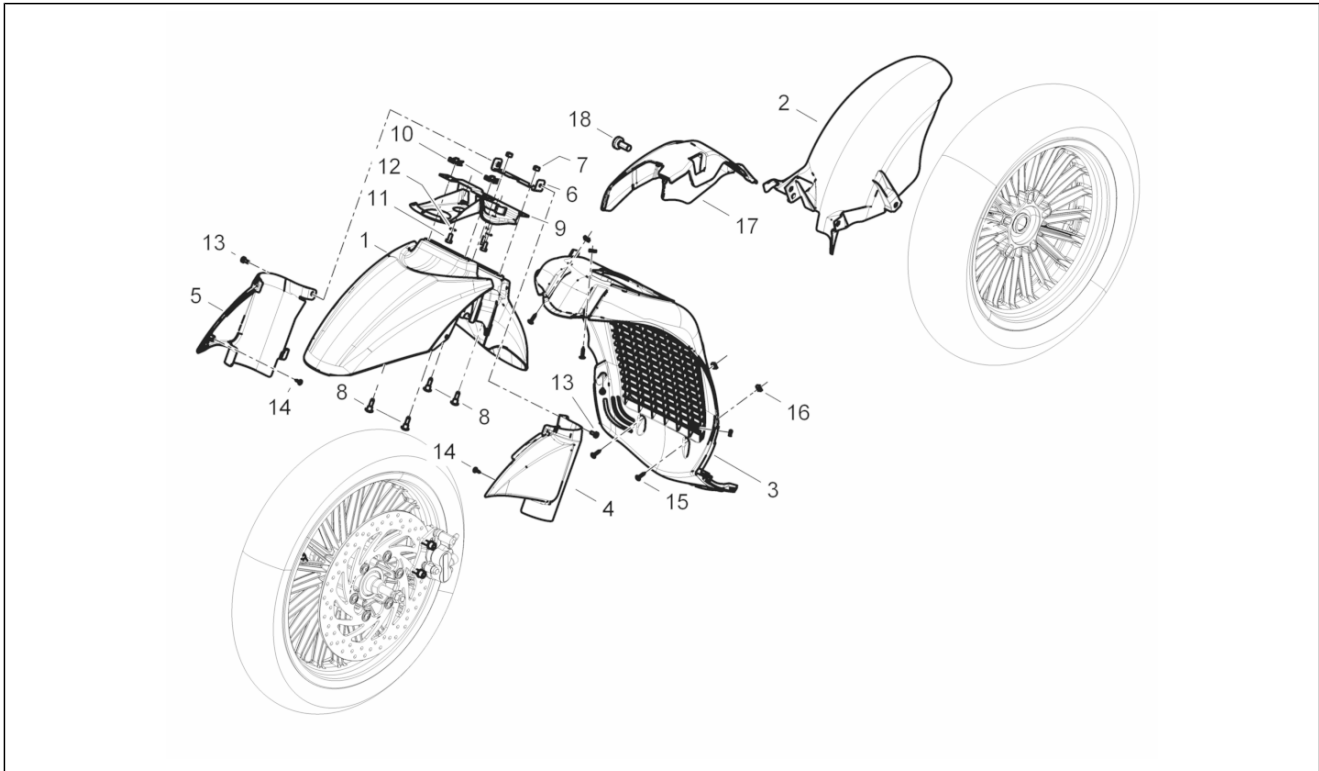

Group	Frame - Plastic parts - Coachwork
Code	02.33
Description	Wheel huosing - Mudguard
Service	1

Pos.	Code	Description	Qty	Variants
14	018623	Self-tapping screw	2	
15	CM178604	Self tapping screw	6	
16	CM017410	Spring plate	6	
17	657286	Plug	1	
18	CM179301	Screw M6x16	1