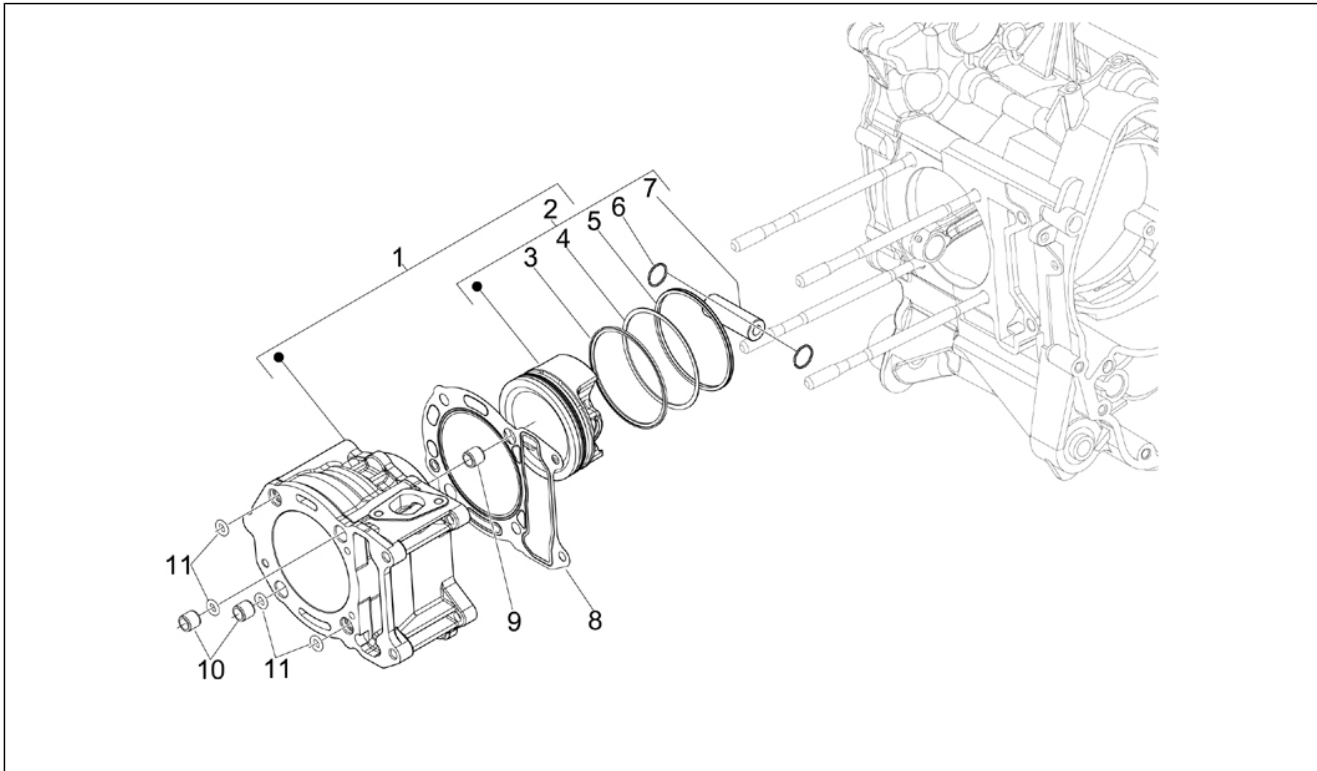

Group	Engine
Code	01.07
Description	Cylinder-piston-wrist pin unit
Service	1

Pos.	Code	Description	Qty	Variants
1	876457	Cyl.pist.-wrist pin assy unit	1	
2	8764580001	Piston + piston pin Cat.1	1	
2	8764580002	Piston + piston pin Cat.2	1	
2	8764580003	Piston + piston pin Cat.3	1	
2	8764580004	Piston + piston pin Cat.4	1	
3	874958	Compression ring $\varnothing$ 75x1,5	1	
4	874960	Oil scraper ring $\varnothing$ 75x1,5	1	
5	876367	Oil scraper ring $\varnothing$ 75x2,5	1	
6	875096	Snap ring	2	
7	875005	Piston pin	1	
8	875112	Cylinder base gasket 0,4 mm	1	
8	875113	Cylinder base gasket 0,6 mm	1	
8	875114	Cylinder base gasket 0,8 mm	1	
9	277916	Locating dowel	2	
10	478115	Locating dowel $\varnothing$11x$\varnothing$8,1x10	2	
11	478184	O-ring	4	
11	B017342	O-ring	4