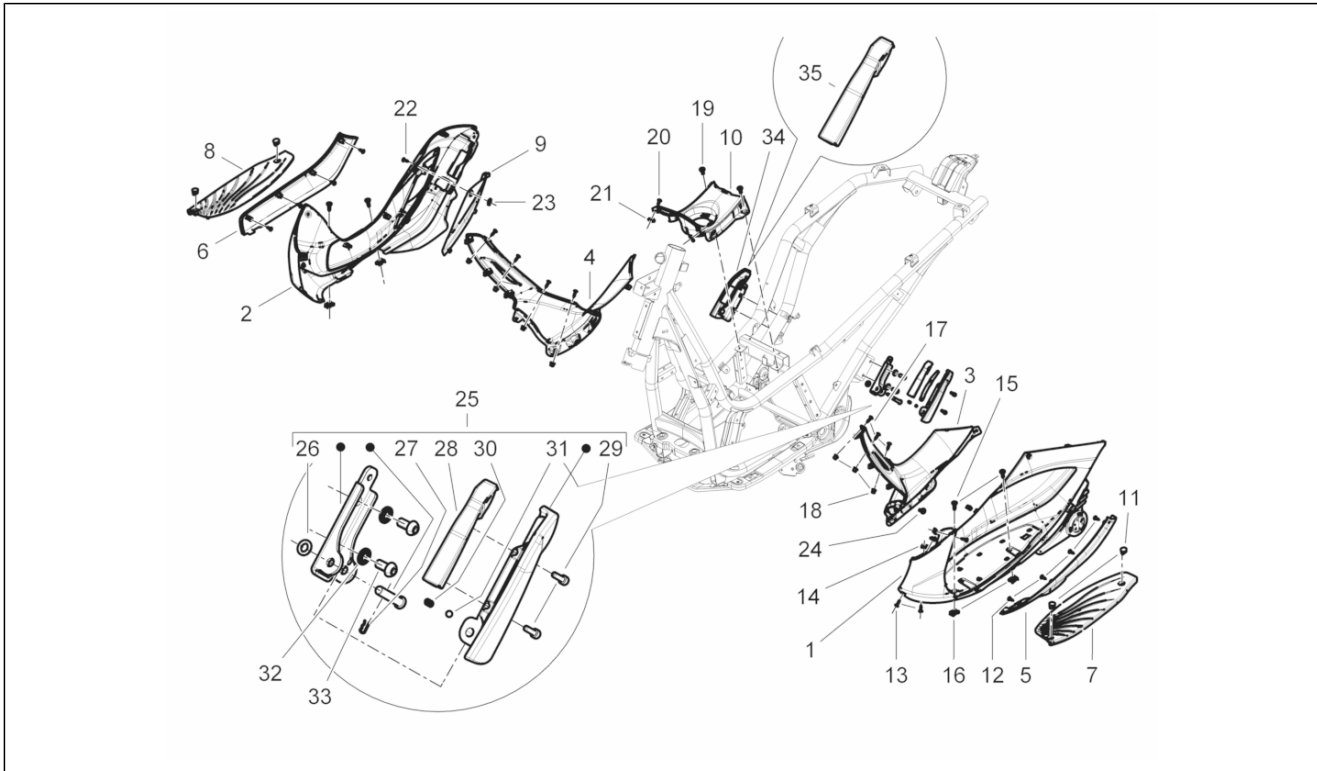

Group	Frame - Plastic parts - Coachwork
Code	02.31
Description	Central cover - Footrests
Service	1

Pos.	Code	Description	Qty	Variants
1	656347000C	Rubber mat l.h.	1	Vehicle colour:579 - Perseus Bronze[NCPNGVCU01] Vehicle colour:222/A - BLUE MIDNIGHT[NCPND1CU01] Vehicle colour:98/A - Cosmo Black[NCPNXNCU01] Vehicle colour:566 - Pearl White[NCPNBTCU01] Vehicle colour:849/A - Antares Red[NCPNRRCU01]
2	656348000C	Rubber mat r.h.	1	Vehicle colour:579 - Perseus Bronze[NCPNGVCU01] Vehicle colour:222/A - BLUE MIDNIGHT[NCPND1CU01] Vehicle colour:98/A - Cosmo Black[NCPNXNCU01] Vehicle colour:566 - Pearl White[NCPNBTCU01] Vehicle colour:849/A - Antares Red[NCPNRRCU01]
3	656344	Left central cover	1	
3	65634400EU	Left central cover	1	Vehicle colour:579 - Perseus Bronze[NCPNGVCU01] Vehicle colour:222/A - BLUE MIDNIGHT[NCPND1CU01] Vehicle colour:849/A - Antares Red[NCPNRRCU01] Vehicle colour:98/A - Cosmo Black[NCPNXNCU01] Vehicle colour:566 - Pearl White[NCPNBTCU01]
4	656345	Right central cover	1	
4	65634500EU	Right central cover	1	Vehicle colour:579 - Perseus Bronze[NCPNGVCU01] Vehicle colour:222/A - BLUE MIDNIGHT[NCPND1CU01] Vehicle colour:849/A - Antares Red[NCPNRRCU01] Vehicle colour:98/A - Cosmo Black[NCPNXNCU01] Vehicle colour:566 - Pearl White[NCPNBTCU01]
5	656351	Left spoiler	1	
5	65635100EU	Left spoiler	1	Vehicle colour:579 - Perseus Bronze[NCPNGVCU01] Vehicle colour:566 - Pearl White[NCPNBTCU01] Vehicle colour:222/A - BLUE MIDNIGHT[NCPND1CU01] Vehicle colour:98/A - Cosmo Black[NCPNXNCU01] Vehicle colour:849/A - Antares Red[NCPNRRCU01]
6	656352	Right spoiler	1	
6	65635200EU	Right spoiler	1	Vehicle colour:579 - Perseus Bronze[NCPNGVCU01] Vehicle colour:566 - Pearl White[NCPNBTCU01] Vehicle colour:222/A - BLUE MIDNIGHT[NCPND1CU01] Vehicle colour:98/A - Cosmo Black[NCPNXNCU01] Vehicle colour:849/A - Antares Red[NCPNRRCU01]