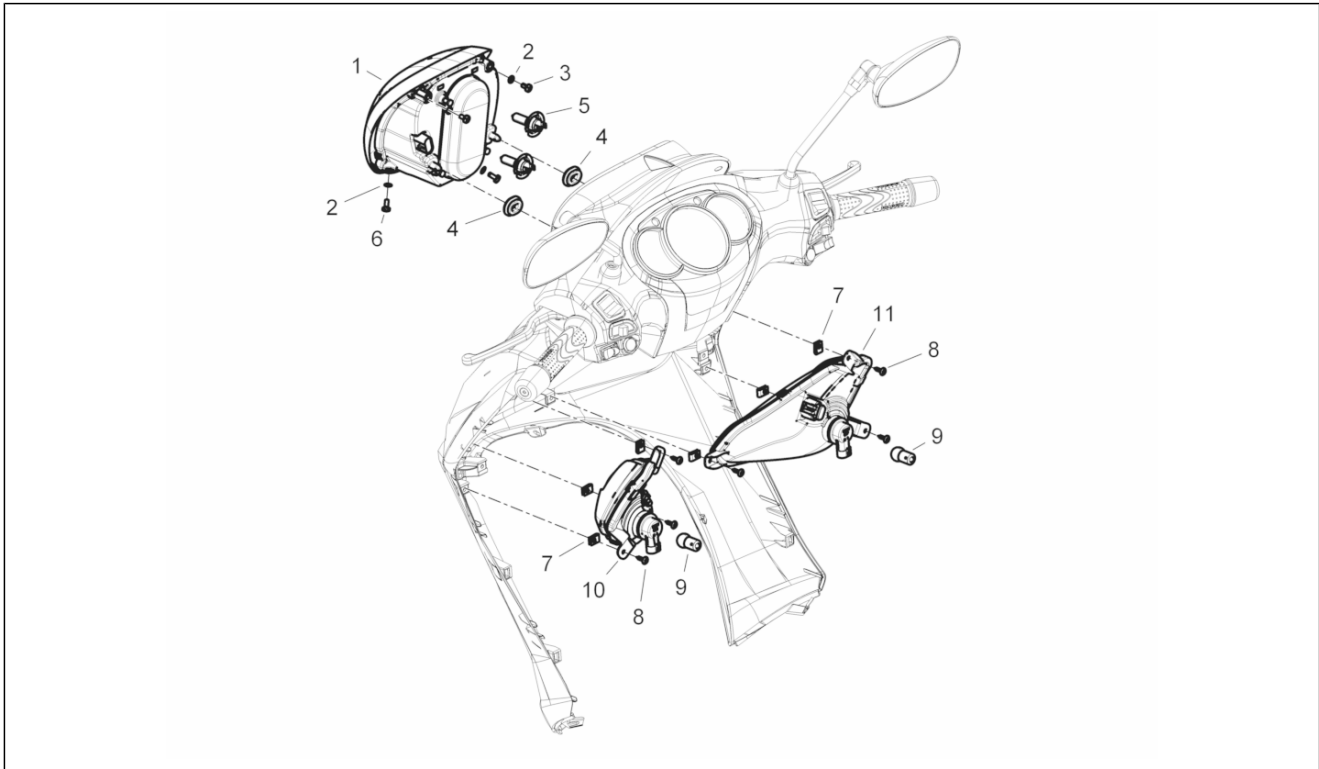

Group	Electrical system
Code	06.03
Description	Front headlamps - Turn signal lamps
Service	1

Pos.	Code	Description	Qty	Variants
1	641577	Headlamp, assy	1	
2	006975	Washer Ø5,3xØ10x0,5	4	
3	018575	Screw M5x10	2	
4	463195	Elastic drift	2	
5	294353	Lamp H7 55W 12V	2	
6	018623	Self-tapping screw	2	
7	CM017410	Spring plate	6	
8	CM178601	Self tapping screw D4.2x16	6	
9	584332	Lamp 12V-10W	2	
10	641578	Left front turn indicators with daylight running light	1	
10	642664	Front left turn indicator	1	
11	641579	Right front turn indicators with daylight running light	1	
11	642665	Front right turn indicator	1