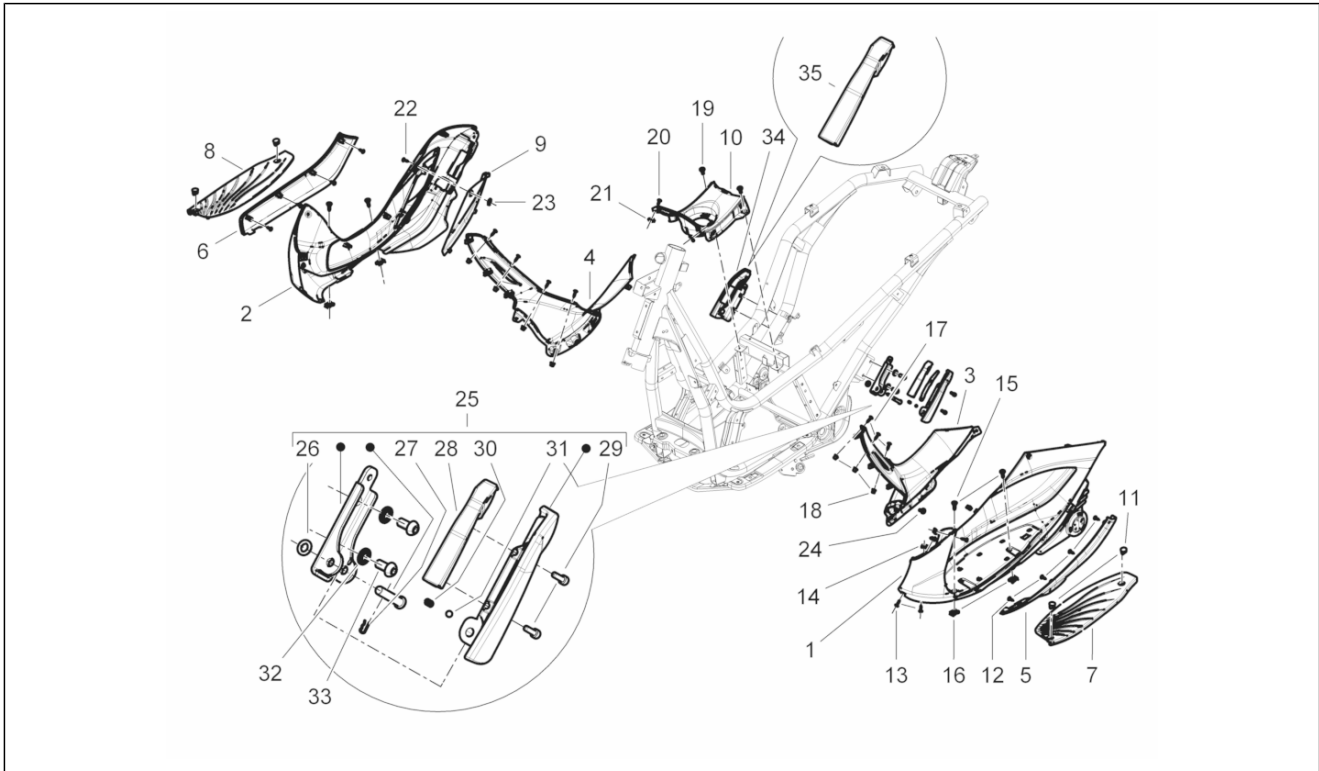

Group	Frame - Plastic parts - Coachwork
Code	02.31
Description	Central cover - Footrests
Service	1

Pos.	Code	Description	Qty	Variants
7	656828	Lh mat	1	
8	656829	Rh mat	1	
9	656361000C	Spark plug insp. door	1	Vehicle colour:579 - Perseus Bronze[NCPNGVCU01] Vehicle colour:566 - Pearl White[NCPNBTCU01] Vehicle colour:222/A - BLUE MIDNIGHT[NCPND1CU01] Vehicle colour:98/A - Cosmo Black[NCPNXNCU01] Vehicle colour:849/A - Antares Red[NCPNRRCU01]
10	656346	Central cover	1	
10	65634600EU	Central cover	1	Vehicle colour:579 - Perseus Bronze[NCPNGVCU01] Vehicle colour:222/A - BLUE MIDNIGHT[NCPND1CU01] Vehicle colour:98/A - Cosmo Black[NCPNXNCU01] Vehicle colour:566 - Pearl White[NCPNBTCU01] Vehicle colour:849/A - Antares Red[NCPNRRCU01]
11	CM011101	Pin	4	
12	CM180701	Self tapping screw D4x16	8	
13	CM178604	Self tapping screw	2	
14	CM017410	Spring plate	4	
15	CM179201	Metric screw M6x22	4	
16	254485	Spring plate M6	4	
17	CM178604	Self tapping screw	8	
18	157716	Expansion plug	8	
19	CM179202	screw	2	
20	CM178603	Self tapping screw D4.2x13	4	
21	CM017410	Spring plate	2	
22	CM178601	Self tapping screw D4.2x16	1	
23	CM017410	Spring plate	2	
24	CM178601	Self tapping screw D4.2x16	2	
25	65682300EU	Complete left footrest	1	Vehicle colour:579 - Perseus Bronze[NCPNGVCU01] Vehicle colour:222/A - BLUE MIDNIGHT[NCPND1CU01] Vehicle colour:849/A - Antares Red[NCPNRRCU01] Vehicle colour:98/A - Cosmo Black[NCPNXNCU01]