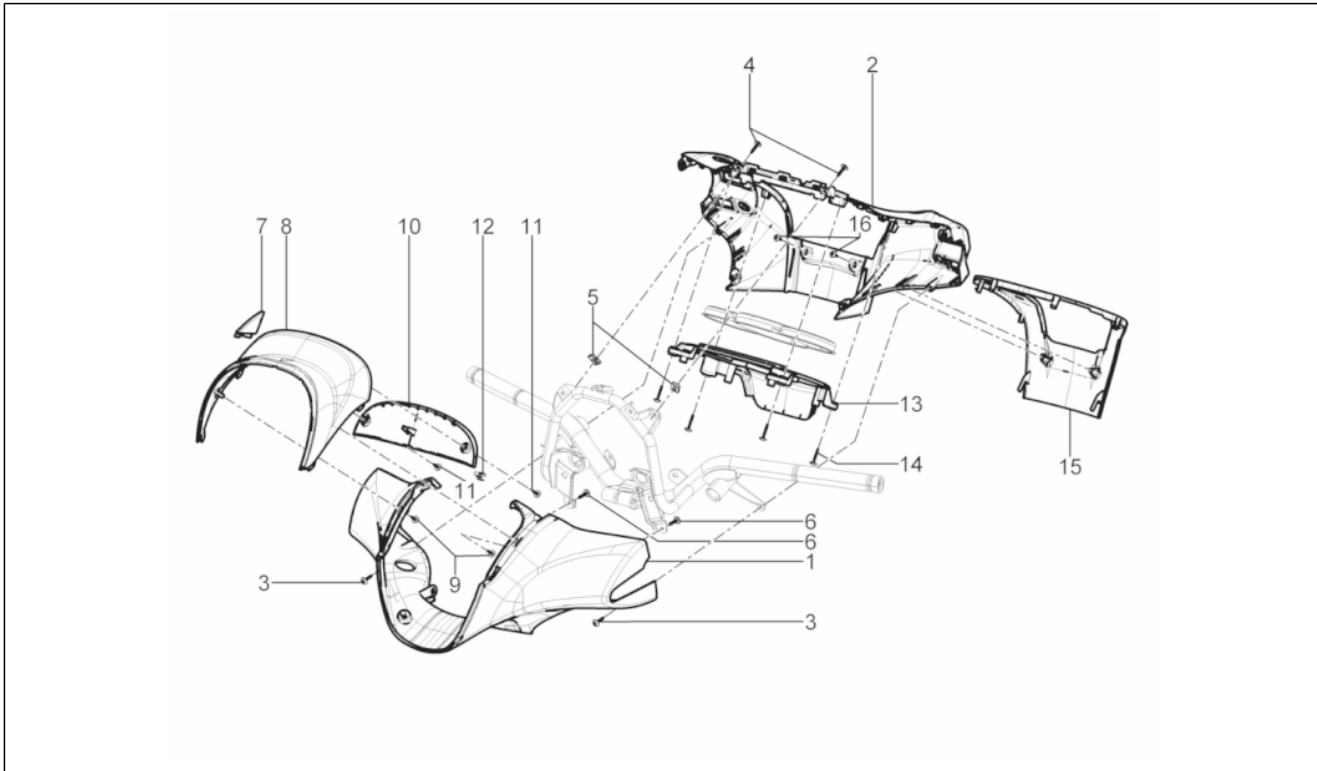

Group	Handlebars/Steering
Code	03.01
Description	Handlebars coverages
Service	1

Pos.	Code	Description	Qty	Variants
1	656464	Front handlebars cover	1	
1	65646400BT	Front handlebars cover	1	Vehicle colour:566 - Pearl White[NCPNBTCU01]
1	65646400DE	Front handlebars cover	1	Vehicle colour:222/A - BLUE MIDNIGHT[NCPND1CU01]
1	65646400GV	Front handlebars cover	1	Vehicle colour:579 - Perseus Bronze[NCPNGVCU01]
1	65646400M8	***FRONT COVER HANDLEBAR	0	
1	65646400RR	Front handlebars cover	1	Vehicle colour:849/A - Antares Red[NCPNRRCU01]
1	65646400XN2	Front handlebars cover	1	Vehicle colour:98/A - Cosmo Black[NCPNXNCU01]
2	656465000C	Rear handlebars cover	1	Vehicle colour:849/A - Antares Red[NCPNRRCU01] Vehicle colour:222/A - BLUE MIDNIGHT[NCPND1CU01]
2	65646500M6	Rear handlebars cover	1	Vehicle colour:579 - Perseus Bronze[NCPNGVCU01] Vehicle colour:566 - Pearl White[NCPNBTCU01] Vehicle colour:98/A - Cosmo Black[NCPNXNCU01]
3	CM180701	Self tapping screw D4x16	2	
4	CM178606	Self tapping screw 4,2x16	2	
5	CM017409	Spring plate	2	
6	CM180701	Self tapping screw D4x16	2	
7	657204000C	Plug	1	Vehicle colour:579 - Perseus Bronze[NCPNGVCU01] Vehicle colour:566 - Pearl White[NCPNBTCU01] Vehicle colour:222/A - BLUE MIDNIGHT[NCPND1CU01] Vehicle colour:98/A - Cosmo Black[NCPNXNCU01] Vehicle colour:849/A - Antares Red[NCPNRRCU01]
8	656466000C	Upper handlebar cover	1	Vehicle colour:98/A - Cosmo Black[NCPNXNCU01] Vehicle colour:222/A - BLUE MIDNIGHT[NCPND1CU01] Vehicle colour:566 - Pearl White[NCPNBTCU01] Vehicle colour:579 - Perseus Bronze[NCPNGVCU01] Vehicle colour:849/A - Antares Red[NCPNRRCU01]
9	297498	Self tapping screw M3,5x13	2	
10	656468000C	Upper cover closing element	1	Vehicle colour:566 - Pearl White[NCPNBTCU01] Vehicle colour:579 - Perseus Bronze[NCPNGVCU01] Vehicle colour:222/A - BLUE MIDNIGHT[NCPND1CU01] Vehicle colour:98/A - Cosmo Black[NCPNXNCU01] Vehicle colour:849/A - Antares Red[NCPNRRCU01]