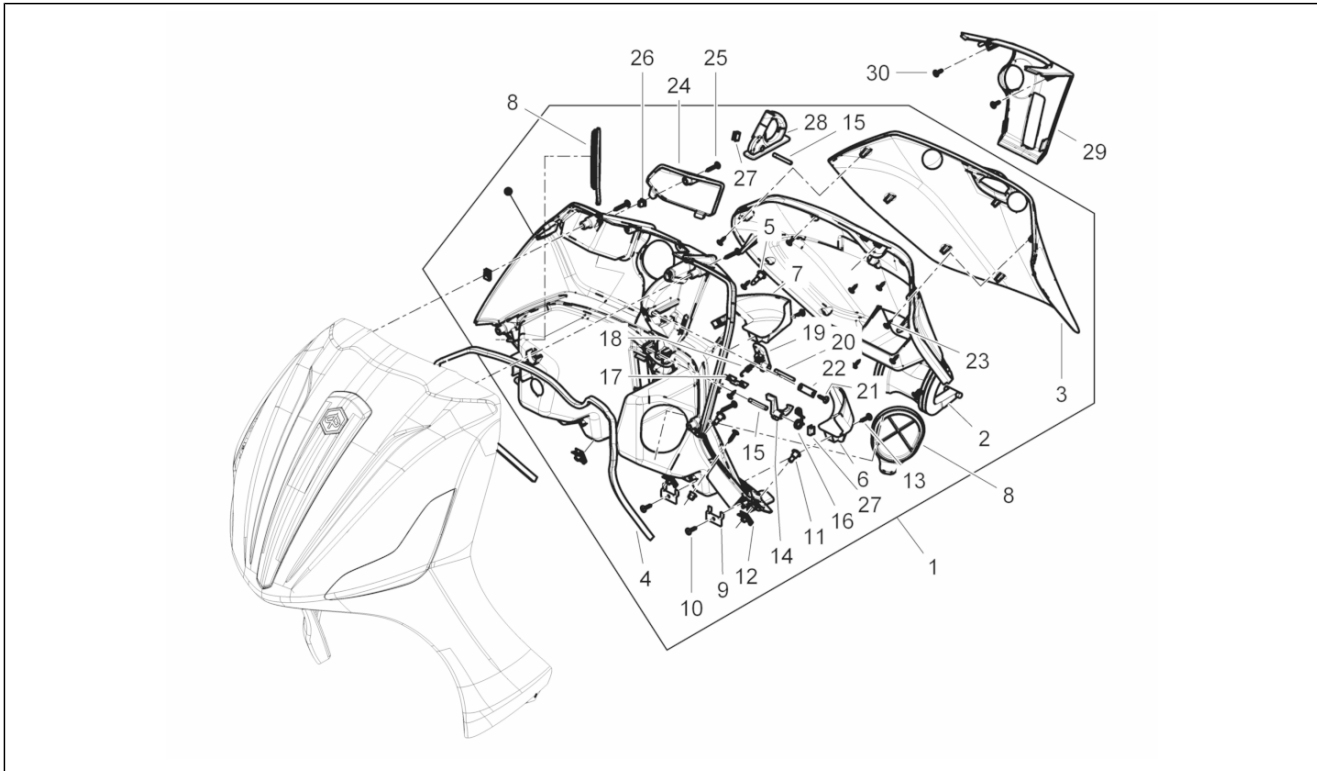

Group	Frame - Plastic parts - Coachwork
Code	02.30
Description	Front glove-box - Knee-guard panel
Service	1

Pos.	Code	Description	Qty	Variants
1	656803	Complete front top box	1	
1	65680300B1	Complete front top box	1	Vehicle colour:579 - Perseus Bronze[NCPNGVCU01] Vehicle colour:98/A - Cosmo Black[NCPNXNCU01] Vehicle colour:566 - Pearl White[NCPNBTCU01]
1	65680300B2	Complete front top box	1	Vehicle colour:849/A - Antares Red[NCPNRRCU01] Vehicle colour:222/A - BLUE MIDNIGHT[NCPND1CU01]
2	656804	Counter flap	1	
3	656343	Glove compartment door	1	
3	656343000C	Glove compartment door	1	Vehicle colour:222/A - BLUE MIDNIGHT[NCPND1CU01] Vehicle colour:849/A - Antares Red[NCPNRRCU01]
3	65634300M6	Glove compartment door	1	Vehicle colour:579 - Perseus Bronze[NCPNGVCU01] Vehicle colour:98/A - Cosmo Black[NCPNXNCU01] Vehicle colour:566 - Pearl White[NCPNBTCU01]
4	CM006311	Flap packing	1	
5	CM179201	Metric screw M6x22	2	
6	672055	Left top box internal frame	1	
6	672055000C	Left top box internal frame	1	Vehicle colour:222/A - BLUE MIDNIGHT[NCPND1CU01] Vehicle colour:849/A - Antares Red[NCPNRRCU01]
6	67205500M6	Left top box internal frame	1	Vehicle colour:579 - Perseus Bronze[NCPNGVCU01] Vehicle colour:98/A - Cosmo Black[NCPNXNCU01] Vehicle colour:566 - Pearl White[NCPNBTCU01]
7	657494	Right top box internal frame	1	
7	657494000C	Right top box internal frame	1	Vehicle colour:222/A - BLUE MIDNIGHT[NCPND1CU01] Vehicle colour:849/A - Antares Red[NCPNRRCU01]
7	65749400M6	Right top box internal frame	1	Vehicle colour:579 - Perseus Bronze[NCPNGVCU01] Vehicle colour:98/A - Cosmo Black[NCPNXNCU01] Vehicle colour:566 - Pearl White[NCPNBTCU01]
8	657135	Plastic plug	2	
9	257614	Square	2	
10	270793	TBCIC Screw 3,8x16	3	
11	CM179202	screw	2