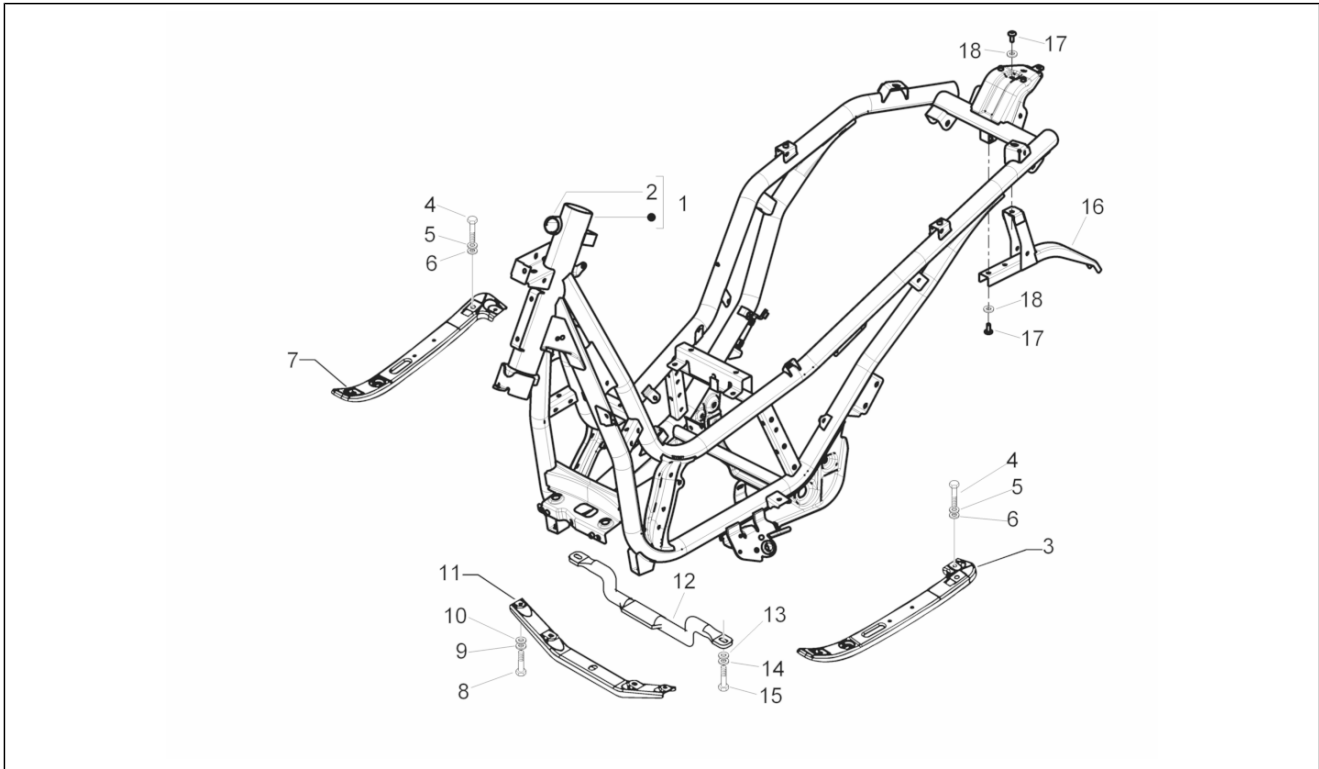

Group	Frame - Plastic parts - Coachwork
Code	02.01
Description	Frame/bodywork
Service	1

Pos.	Code	Description	Qty	Variants
1	6565295	Frame with u.p.	1	
2	575357	Lock support	1	
3	6574955	Pin l.h.	1	
4	031088	screw M6x16	4	
5	016406	Spring washer 6,4x11,8x1	4	
6	003056	Flat washer 6,4x12x1	4	
7	6574965	Pin r.h.	1	
8	031117	Screw m8x18 zn	2	
9	003038	Flat washer 8,4x18x2	2	
10	016408	Spring washer 13,75x8,15x4,5	2	
11	657179	Crosspiece	1	
12	672435	Small carrier connector front pipe	1	
13	016408	Spring washer 13,75x8,15x4,5	2	
14	003038	Flat washer 8,4x18x2	2	
15	031117	Screw m8x18 zn	2	
16	657193	Rear frame	1	
17	CM179301	Screw M6x16	2	
18	078307	Washer	2