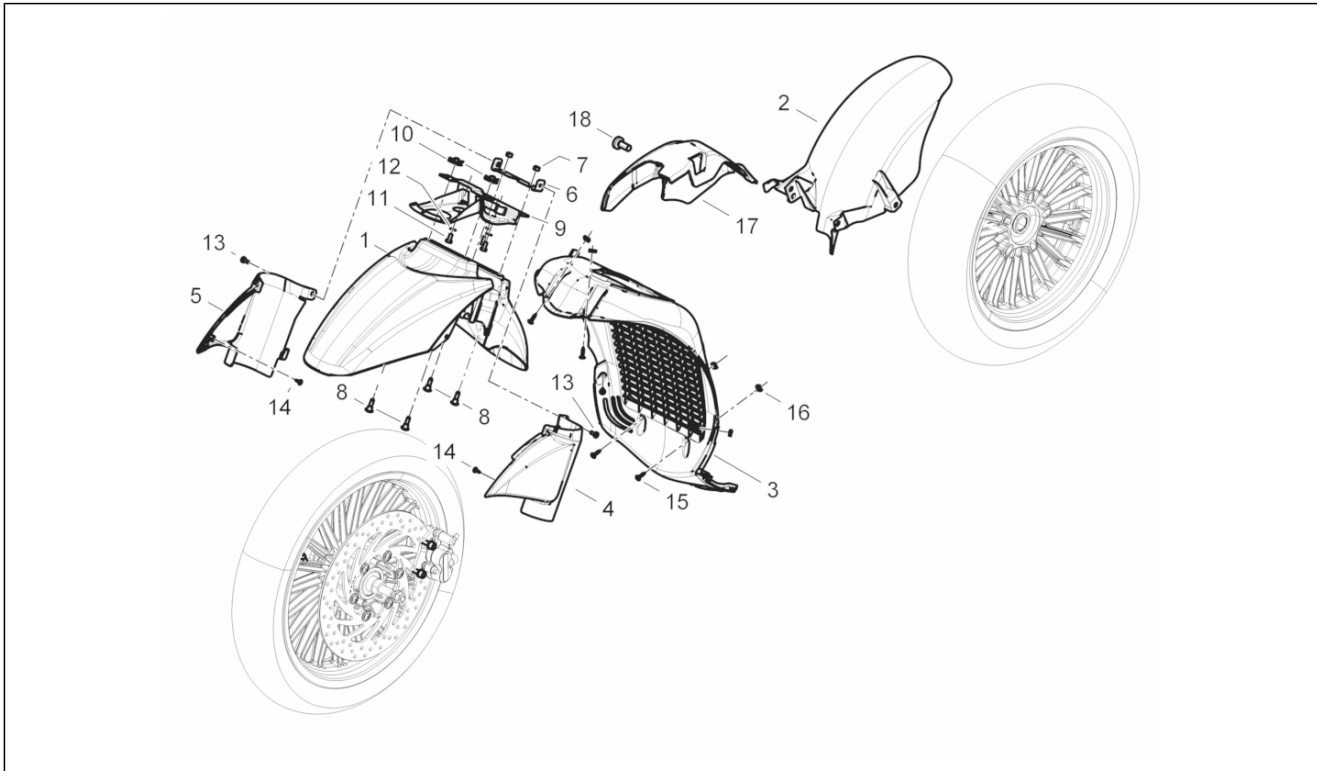

Group	Frame - Plastic parts - Coachwork
Code	02.33
Description	Wheel huosing - Mudguard
Service	1

Pos.	Code	Description	Qty	Variants
1	665503	Front mudguard	1	
1	66550300BT	Front mudguard	1	Vehicle colour:566 - Pearl White[NCPNBTCU01]
1	66550300DE	Front mudguard	1	Vehicle colour:222/A - BLUE MIDNIGHT[NCPND1CU01]
1	66550300GV	Front mudguard	1	Vehicle colour:579 - Perseus Bronze[NCPNGVCU01]
1	66550300RR	Front mudguard	1	Vehicle colour:849/A - Antares Red[NCPNRRCU01]
1	66550300XN2	Front mudguard	1	Vehicle colour:98/A - Cosmo Black[NCPNXNCU01]
1	66719700M8	***FRONT MUDGUARD	0	
2	656830	Rear mudguard	1	
3	656340000C	Wheel compartment	1	Vehicle colour:579 - Perseus Bronze[NCPNGVCU01] Vehicle colour:222/A - BLUE MIDNIGHT[NCPND1CU01] Vehicle colour:849/A - Antares Red[NCPNRRCU01] Vehicle colour:98/A - Cosmo Black[NCPNXNCU01] Vehicle colour:566 - Pearl White[NCPNBTCU01]
4	66550400EU	LH sleeve	1	Vehicle colour:566 - Pearl White[NCPNBTCU01] Vehicle colour:222/A - BLUE MIDNIGHT[NCPND1CU01] Vehicle colour:579 - Perseus Bronze[NCPNGVCU01] Vehicle colour:98/A - Cosmo Black[NCPNXNCU01] Vehicle colour:849/A - Antares Red[NCPNRRCU01]
5	66550500EU	RH sleeve	1	Vehicle colour:566 - Pearl White[NCPNBTCU01] Vehicle colour:222/A - BLUE MIDNIGHT[NCPND1CU01] Vehicle colour:579 - Perseus Bronze[NCPNGVCU01] Vehicle colour:98/A - Cosmo Black[NCPNXNCU01] Vehicle colour:849/A - Antares Red[NCPNRRCU01]
6	598642	Sliders support bracket	1	
7	195482	Self locking nut M6	2	
8	575249	Screw with tang M6	4	
9	665995	Support clamp	1	
10	254485	Spring plate M6	2	
11	031086	Screw m6x12	3	
12	006966	Spring washer 6,4x11x0,5	3	
13	297498	Self tapping screw M3,5x13	2