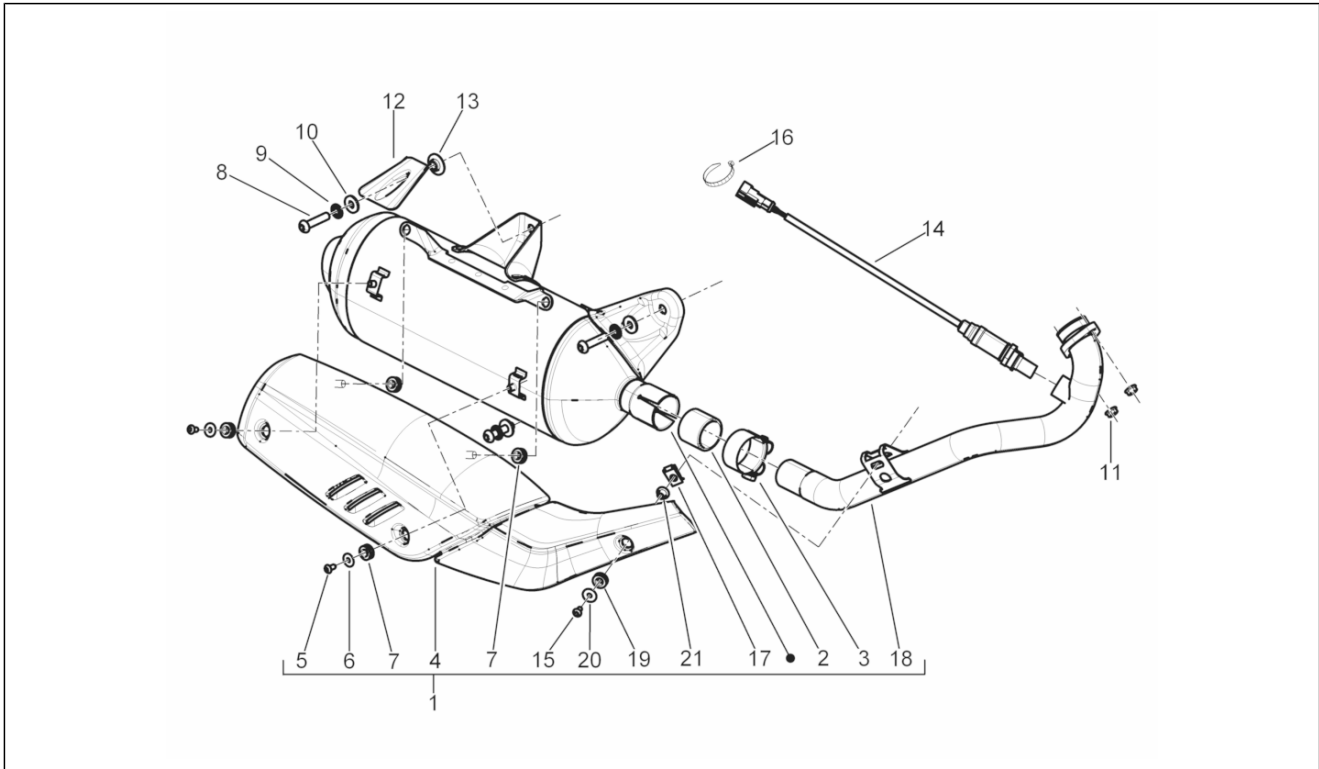

Group	Engine
Code	01.42
Description	Silencer
Service	1

Pos.	Code	Description	Qty	Variants
1	8787295	Silencer complete with protection	1	
2	8263885	Graphite bushing	1	
3	82789R	Hose clamp	1	
4	878730	Protection	1	
5	842908	screw M5x10	3	
6	841821	Washer 6,6x18x1,6	2	
7	487665	Pad	4	
8	599208	Hex screw M8x30	3	
9	834187	Spring washer 16x8,2x2,2	3	
10	848452	Flat washer 19,3x8,2x2,5	3	
11	436947	Nut	2	
12	AP8119925	Cover	1	
13	873450	Spacer	1	
14	639806	Lamda sensor	1	
15	880285	Torx Screw	1	
16	145298	Lock-strap L=180mm	1	
17	248419	Spring plate m5	1	
18	878794	Exhaust manifold	1	
19	487665	Pad	1	
20	827526	Flat washer	1	
21	878130	Spacer	1