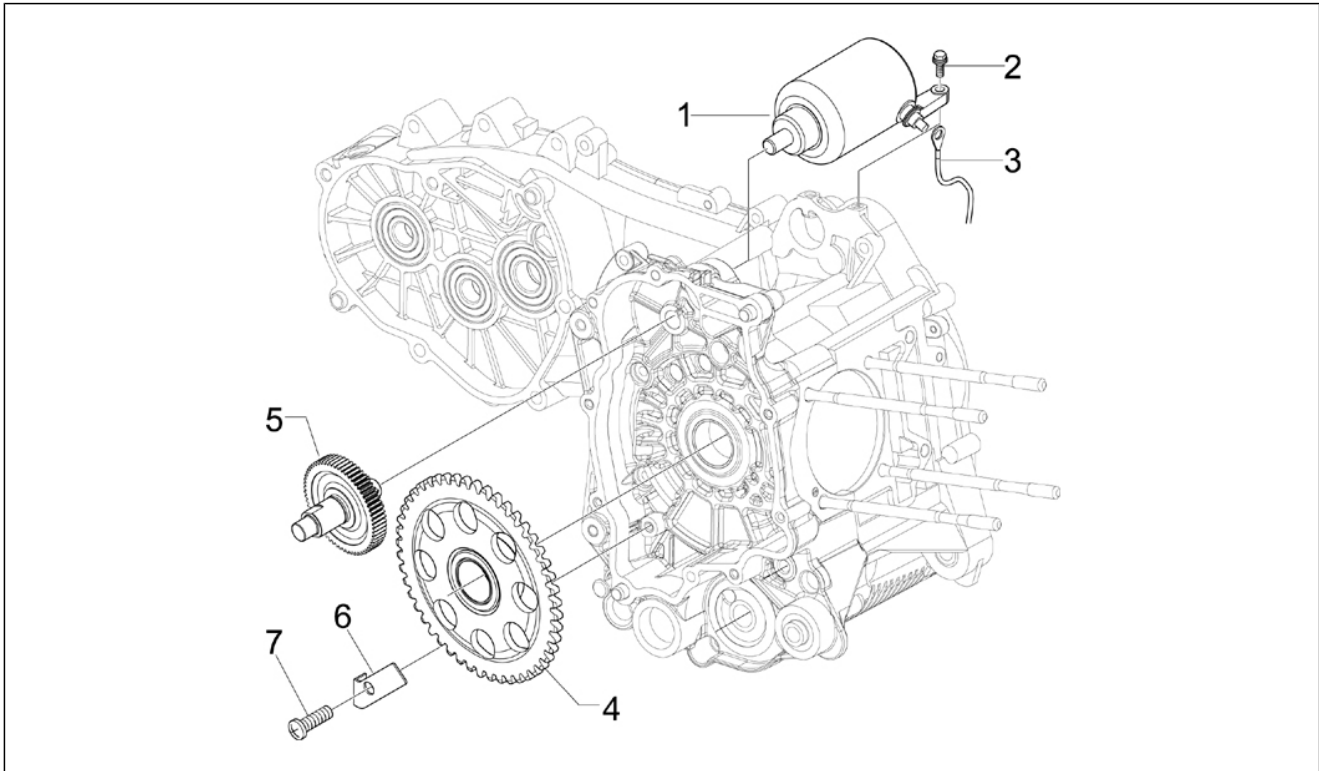

Group	Engine
Code	01.20
Description	Stater - Electric starter
Service	1

Pos.	Code	Description	Qty	Variants
1	58142R	Starter motor	1	
2	414837	Screw w/ flange M6x25	2	
2	B016774	Screw w/ flange M6x25	2	
3	642303	Starter cable	1	
4	82737R	Starter motor gear	1	
5	8427035	Starter motor gear	1	
6	848724	Ring container lamination	1	
7	008375	screw M6x14	1