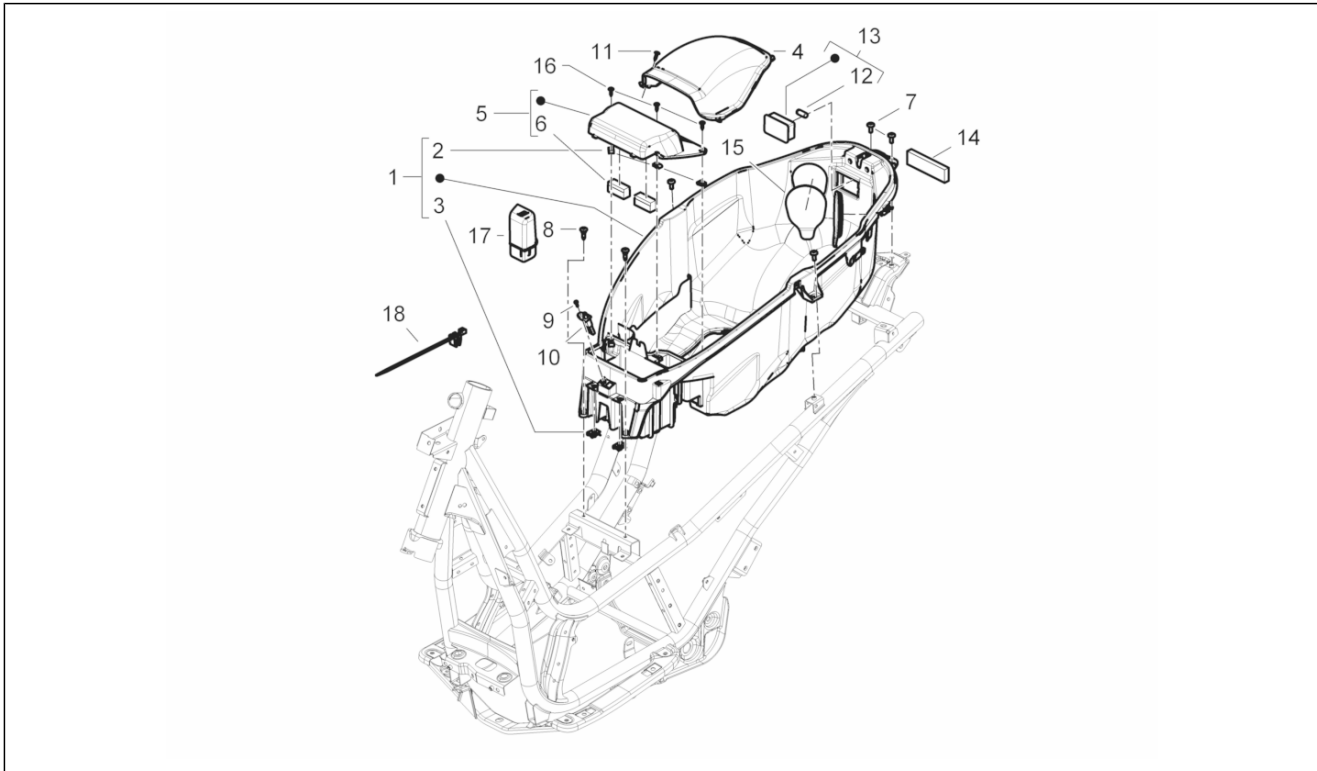

Group	Frame - Plastic parts - Coachwork
Code	02.34
Description	Helmet huosing - Undersaddle
Service	1

Pos.	Code	Description	Qty	Variants
1	656833	Helmet compartment	1	
1	673263	Helmet compartment	1	
2	CM017410	Spring plate	8	
3	254485	Spring plate M6	2	
4	656834	Engine inspection cover	1	
5	656835	Battery cover	1	
6	575937	Stop buffer	2	
7	CM179301	Screw M6x16	4	
8	CM179201	Metric screw M6x22	2	
9	018536	Self-tap screw 3,5x13	1	
10	583752	Button	1	
11	CM178603	Self tapping screw D4.2x13	1	
12	071633	Torpedo shaped lamp 12V-5W	1	
13	293154	Ceiling bowl	1	
14	672240	Pad	1	
15	657135	Plastic plug	2	
16	CM178601	Self tapping screw D4.2x16	3	
17	657230	Tool kit box cover	1	
18	657229	Hose clamp	1