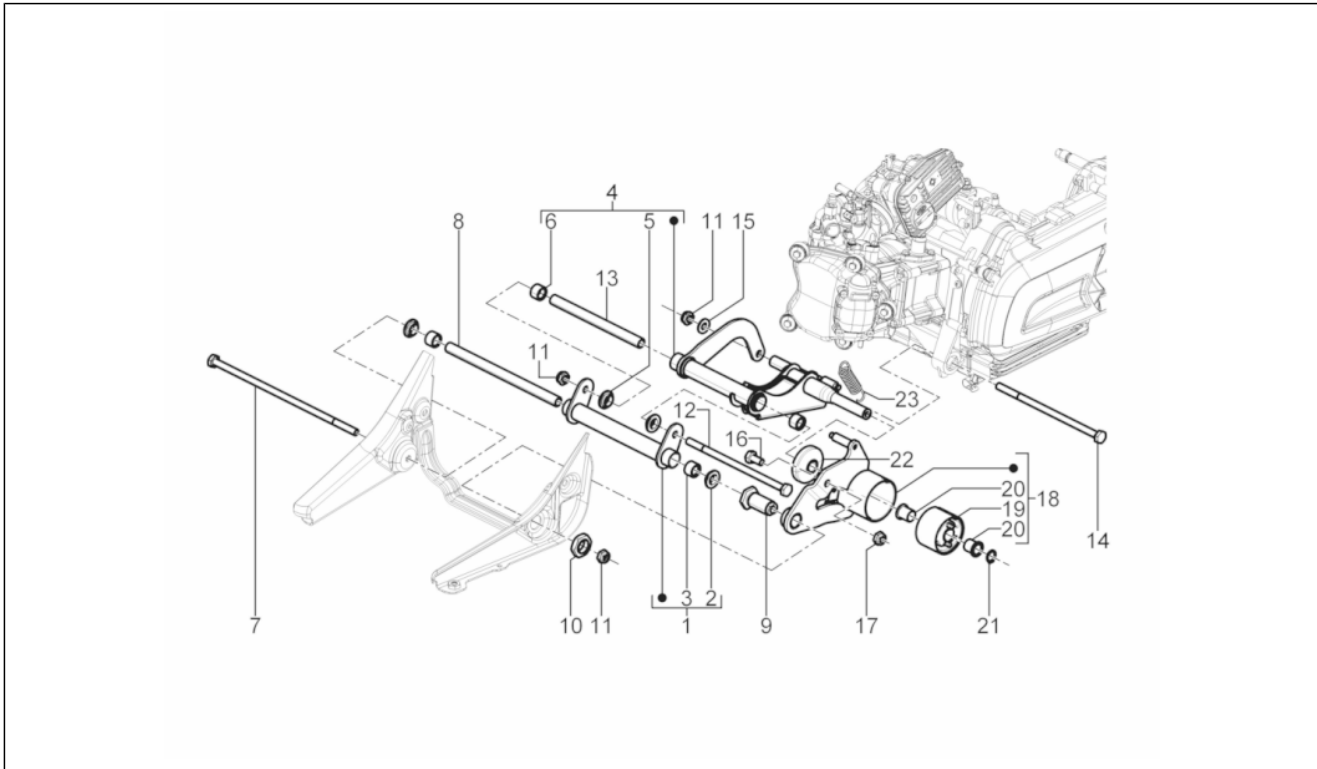

Group	Suspensions - Wheels
Code	04.01
Description	Swinging arm
Service	1

Pos.	Code	Description	Qty	Variants
1	56443R	Chassis side swinging arm	1	
2	597317	Bush	2	
3	597374	Roller cage	2	
4	666410	Engine side swinging arm	1	
5	597317	Bush	2	
6	597374	Roller cage	2	
7	597080	Hex socket screw	1	
8	CM067803	Spacer L=228 mm	1	
9	597774	Bush	1	
10	564611	Nut m22x2 h=8	1	
11	002440	Self locking nut M10	3	
12	271807	Hex screw M10x202	1	
13	CM067801	Spacer L=183 mm	1	
14	597081	screw	1	
15	178790	Flat washer 22x10,3x2,5	1	
16	597893	Hex socket screw	1	
17	002440	Self locking nut M10	1	
18	666250	Silent block support bracket	1	
19	486081	Silent-block	1	
20	273460	Bush	2	
21	006416	Circlip	1	
22	599250	Pad	1	
23	597490	Spring	1	