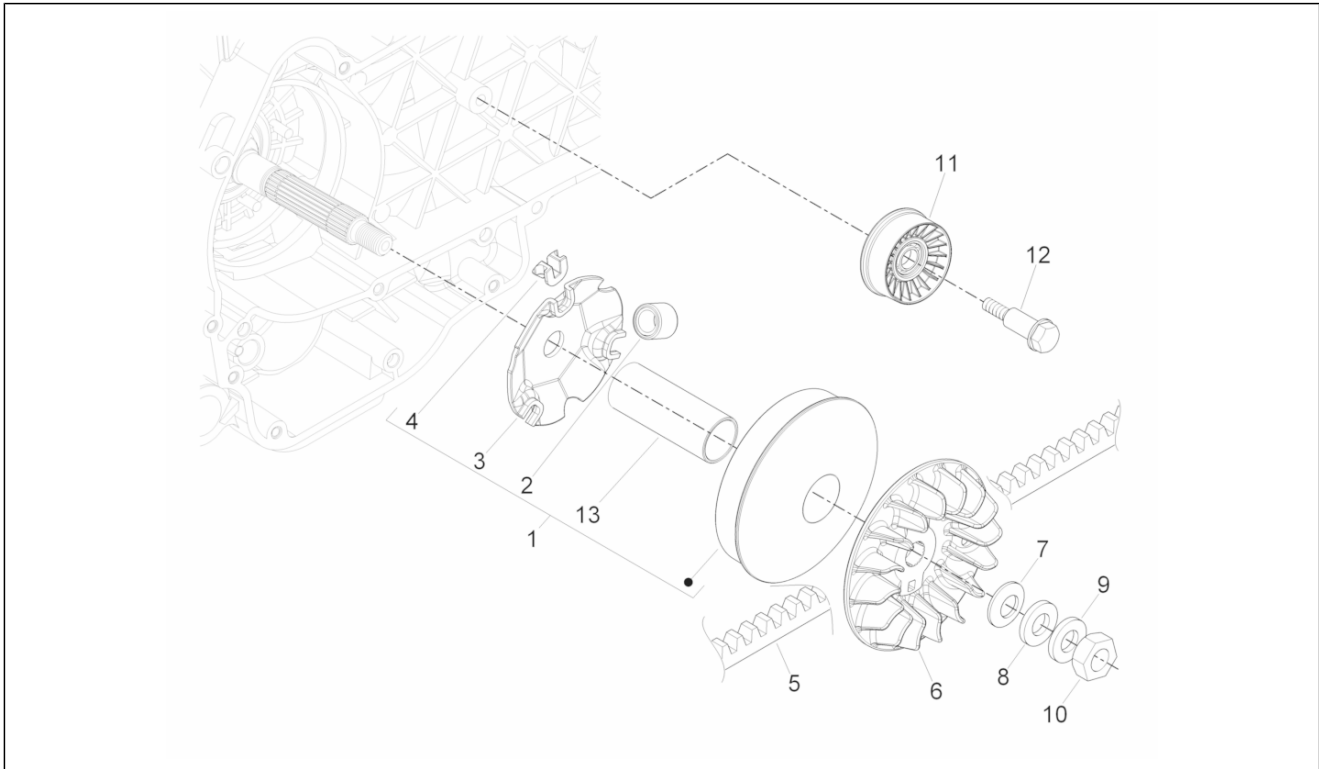

Group	Engine
Code	01.13
Description	Driving pulley
Service	1

Pos.	Code	Description	Qty	Variants
1	CM144408	Complete roller housing	1	
2	849480	Pin roller	6	
3	842204	Roller contrast	1	
4	843028	Sliding block	3	
5	841851	V-belt	1	
5	B013360	CINGHIA TRAPEZOIDALE (MITSUBOSHI)	1	
6	840193	Fixed pulley	1	
7	880950	Belleville spring	1	
8	840533	Flat washer 12.1x36x2	1	
9	434885	Plain washer 17x32x1	1	
10	486324	Nut M12x1.25	1	
11	833989	Toothed pulley	1	
12	829326	Special screw	1	
13	483889	Spacer	1