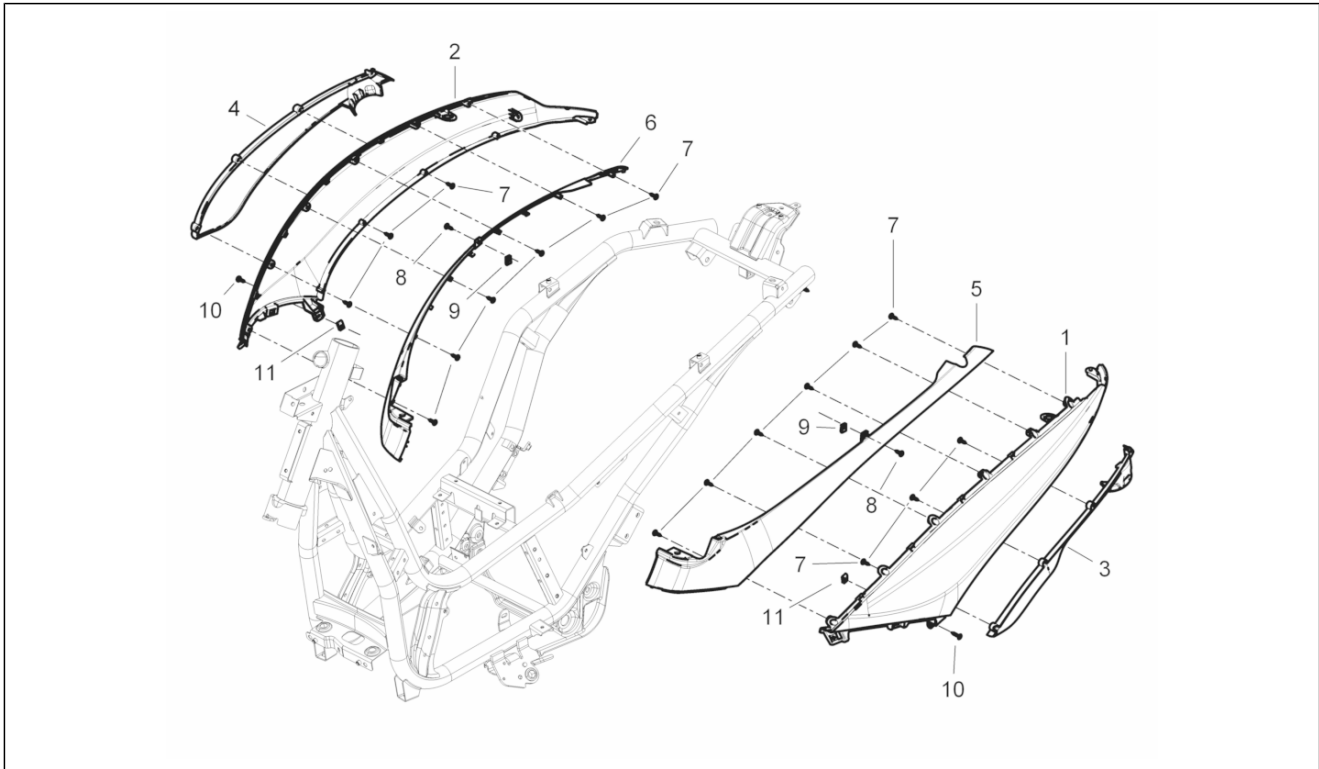

Group	Frame - Plastic parts - Coachwork
Code	02.32
Description	Side cover - Spoiler
Service	1

Pos.	Code	Description	Qty	Variants
				Vehicle colour:849/A - Antares Red[NCPNRRCU01]
6	656356	RH side panel upper	1	
6	65635600EU	RH side panel upper	1	Vehicle colour:579 - Perseus Bronze[NCPNGVCU01] Vehicle colour:222/A - BLUE MIDNIGHT[NCPND1CU01] Vehicle colour:98/A - Cosmo Black[NCPNXNCU01] Vehicle colour:566 - Pearl White[NCPNBTCU01] Vehicle colour:849/A - Antares Red[NCPNRRCU01]
7	CM180701	Self tapping screw D4x16	18	
8	CM178604	Self tapping screw	2	
9	CM017410	Spring plate	2	
10	CM178604	Self tapping screw	2	
11	CM017410	Spring plate	2