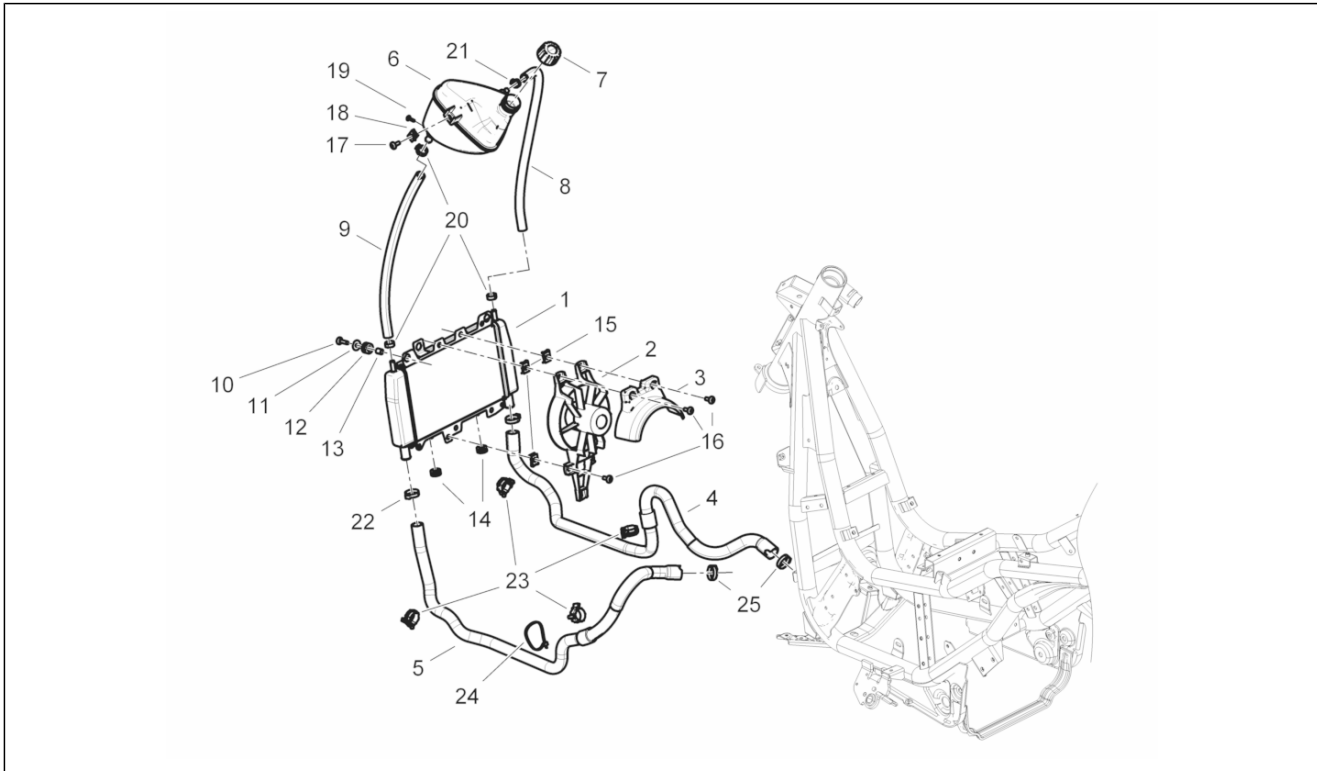

Group	Frame - Plastic parts - Coachwork
Code	02.55
Description	Cooling system
Service	1

Pos.	Code	Description	Qty	Variants
1	656528	Water cooler	1	
2	58170R	Electric fan	1	
3	672464	Fan shroud	1	
4	657489	Radiator pump connection pipe	1	
5	57349R	Radiator big end connection pipe	1	
6	656807	Coolant tank	1	
7	623673	Expansion tank plug	1	
8	CM007015	Cooler-tank return pipe	1	
8	CM007017	Cooler-tank return pipe	1	
9	CM007016	Cooler-tank return pipe	1	
9	CM007018	Water rad.feed pipe	1	
10	CM179305	screw M6x25	1	
11	013092	Washer d6,2x20x1	1	
12	351782	Upper rubber	1	
13	273288	Spacer	1	
14	258904	Lower rubber	2	
15	254485	Spring plate M6	3	
16	CM179305	screw M6x25	3	
17	CM179301	Screw M6x16	1	
18	254485	Spring plate M6	1	
19	CM180701	Self tapping screw D4x16	1	
20	CM001902	Hose clamp	3	
21	CM001904	Hose clamp	1	
22	CM001915	Hose clamp	2	
23	CM006903	Pipes/cables retainer spring	4	
24	257134	Lock-strap L=277	1	
25	CM001922	Hose clamp	2