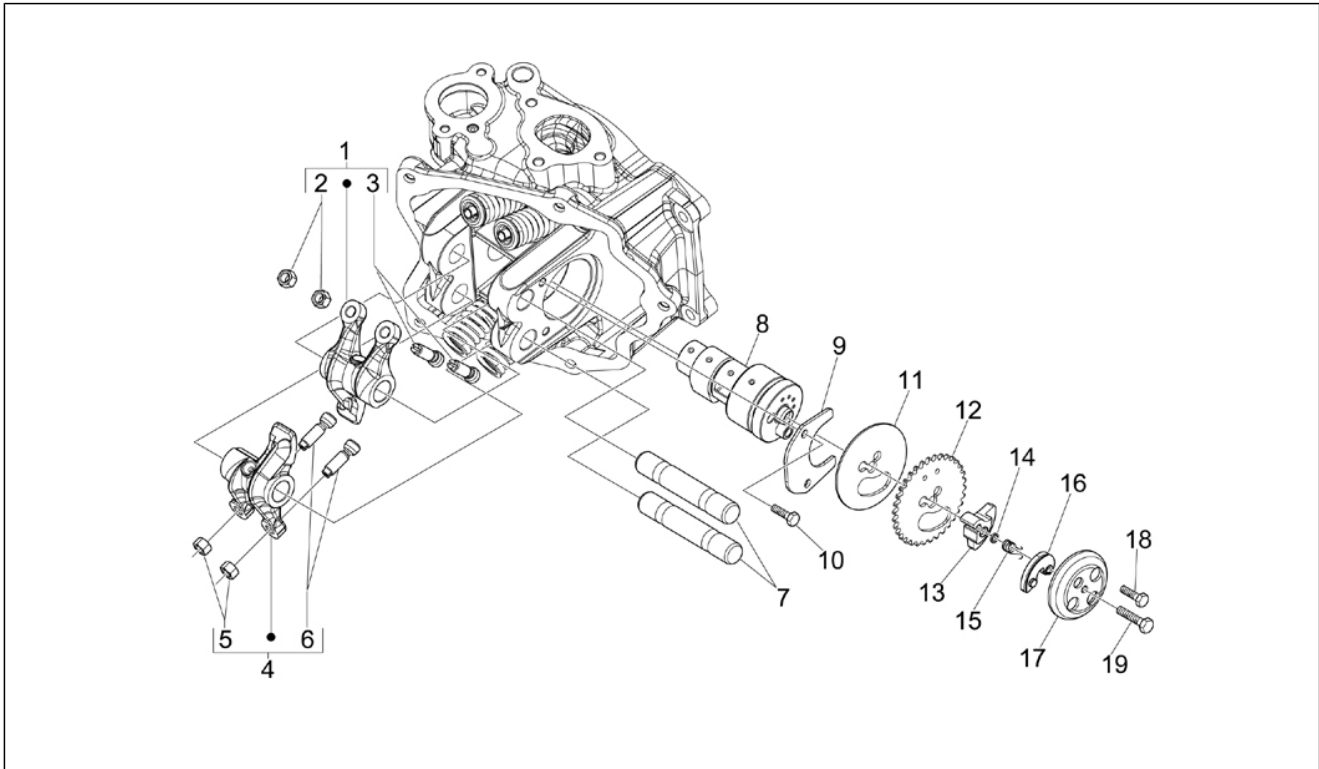

Group	Engine
Code	01.11
Description	Rocking levers support unit
Service	1

Pos.	Code	Description	Qty	Variants
1	4847395	Rocker arm assy., inlet	1	
2	484819	Nut	2	
3	82817R	Adjuster screw	2	
4	484740	Rocker arm exhaust	1	
5	484819	Nut	2	
6	82817R	Adjuster screw	2	
7	486343	Rocker arms axis	2	
8	8759585	Camshaft axle with U.P.	1	
9	877309	Camshaft plate	1	
10	484123	Screw w/ flange	2	
11	877310	Washer	1	
12	877308	Timing system gear	1	
13	486331	Decompressor counterweight	1	
14	487833	Gasket	1	
15	486974	Spring	1	
16	8291395	Decompression counterweight	1	
17	826396	Decompression bell	1	
18	018538	Hex socket screw M5x30	1	
19	414838	screw M6x35	1