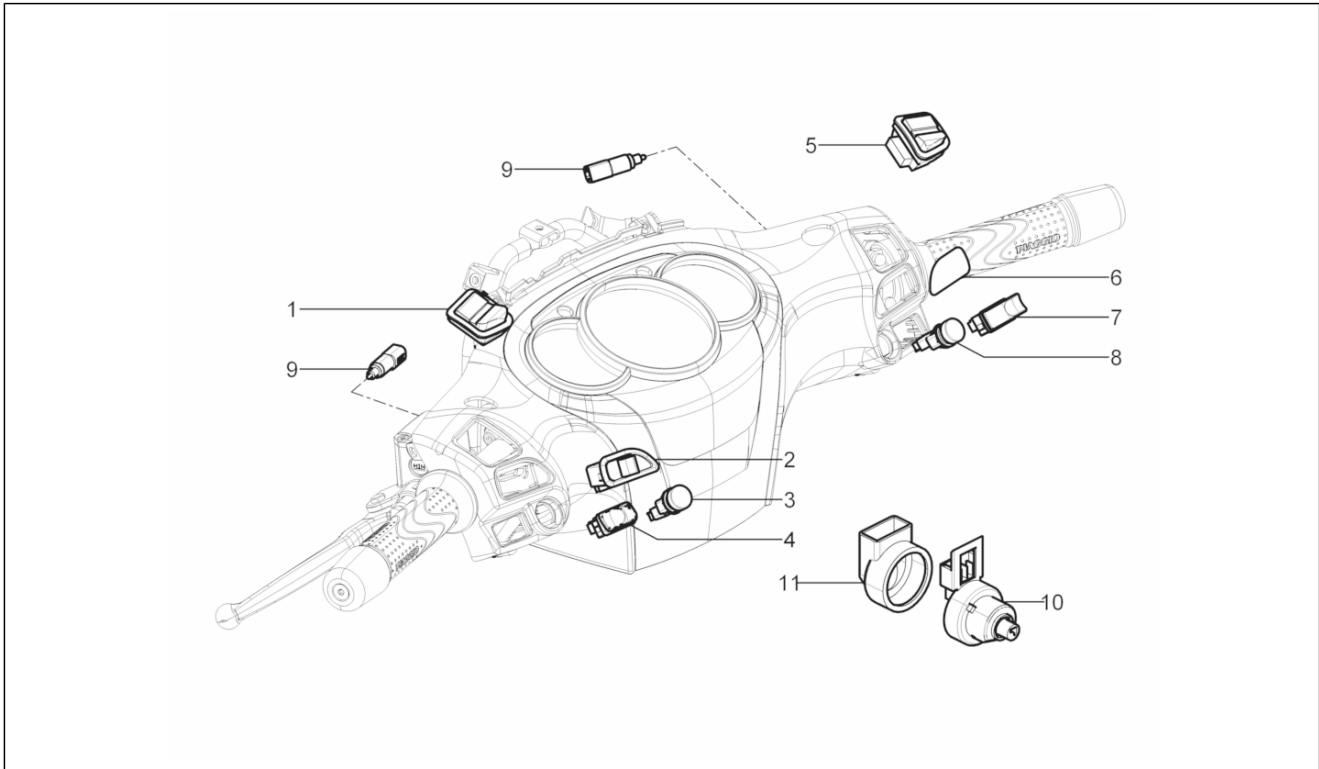

Group	Electrical system
Code	06.01
Description	Selectors - Switches - Buttons
Service	1

Pos.	Code	Description	Qty	Variants
1	641825	Headlight selector	1	
2	58236R	Turn signal lamps switch	1	
3	582988	Saddle opening button	1	
4	641358	Horn button	1	
5	641824	Engine stop switch	1	
6	639964	Light switch seat cover	1	
7	641609	Starter button	1	
8	641859	Pulsante Mode	1	
9	642032	stop Button	2	
9	AP8127305	stop Button	2	
10	582951	Key switch	1	
11	582041	Commutator cap	1