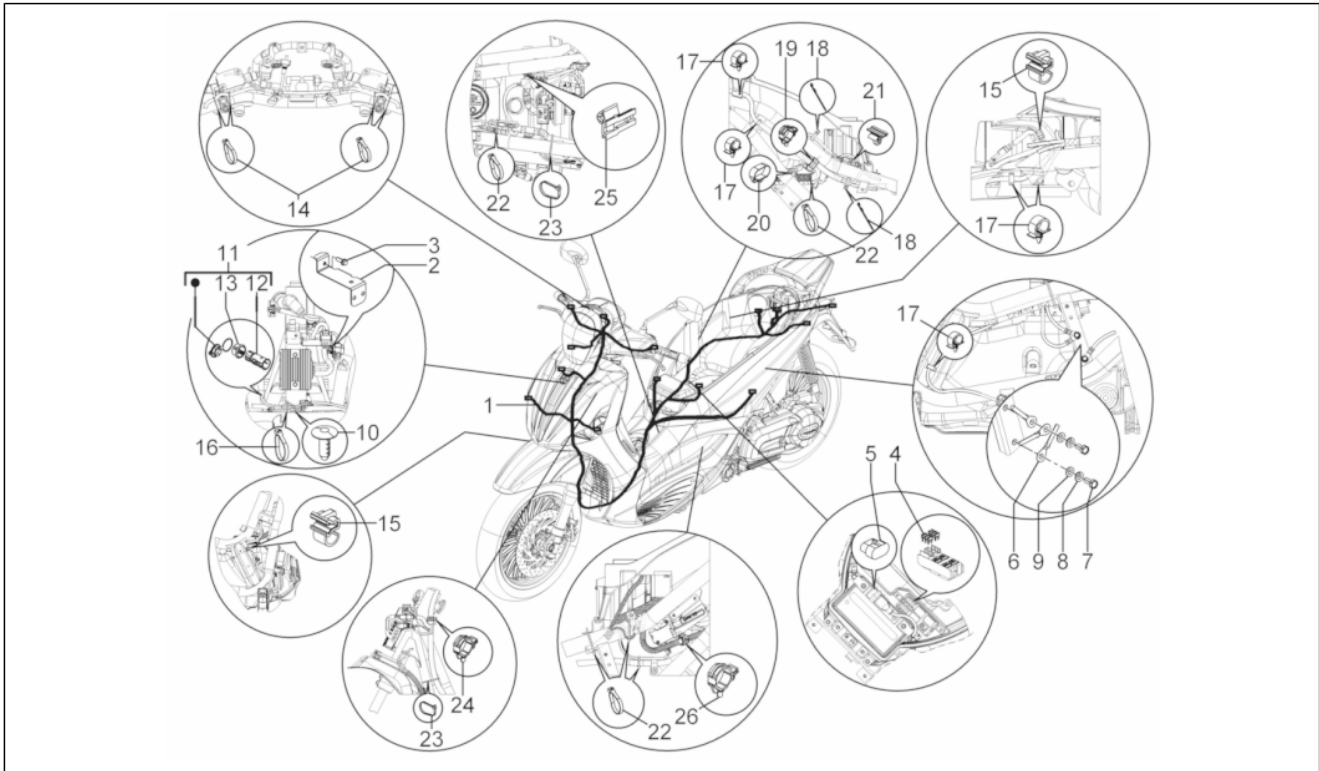

Group	Electrical system
Code	06.08
Description	Main cable harness
Service	1

Pos.	Code	Description	Qty	Variants
26	CM006905	Non return spring L=12	1