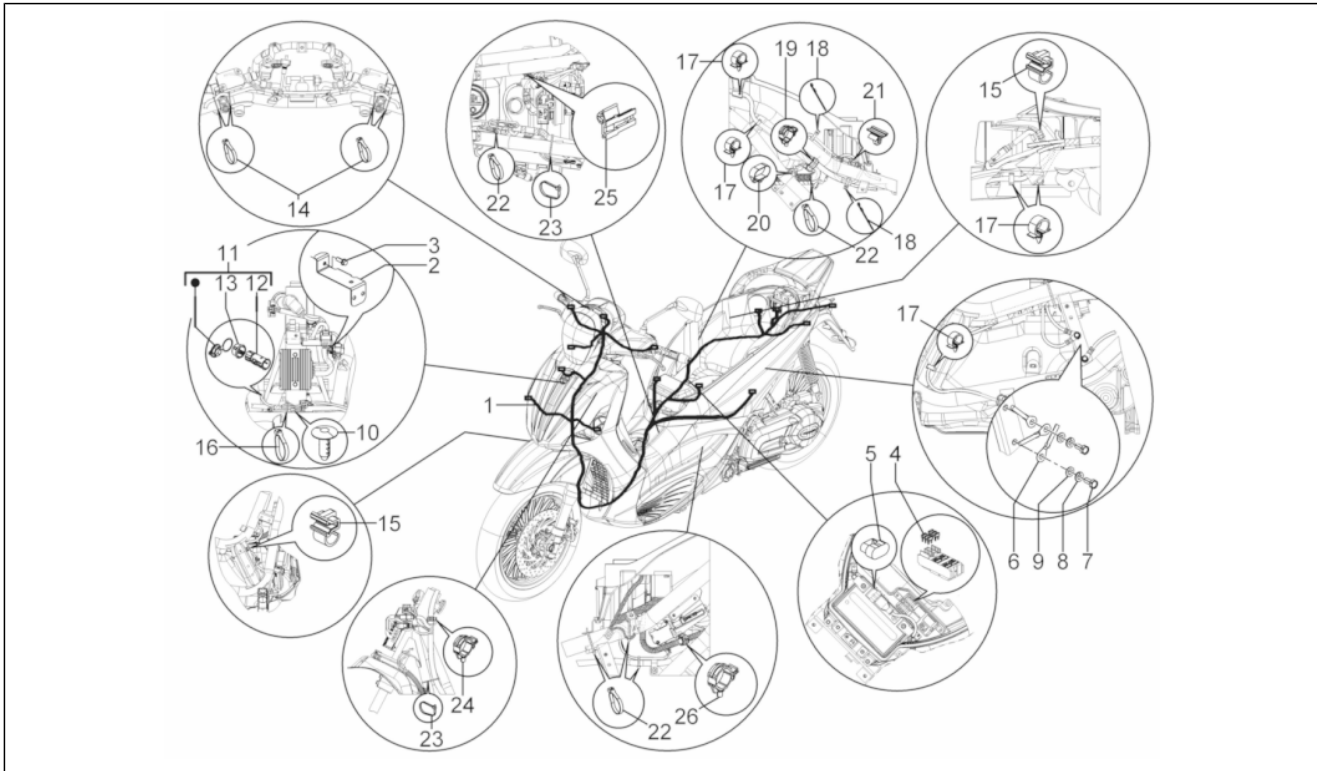

Group	Electrical system
Code	06.08
Description	Main cable harness
Service	1

Pos.	Code	Description	Qty	Variants
1	641715	Frame harness	1	
2	583525	Bracket	6	
3	434541	Screw w/ flange M6x16	1	
4	CM080904	Mini fuse 5A	1	
4	CM080906	Mini fuse 10A	2	
4	CM080907	Mini fuse 15A	2	
4	CM080910	Mini fuse 30A	1	
5	582928	Plug connect diagnos ECU	1	
6	581424	Ground cable	1	
7	641204	Tri/lobed hexagonal self-tapping screw	2	
8	016406	Spring washer 6,4x11,8x1	2	
9	003056	Flat washer 6,4x12x1	2	
10	581142	Ambient temperature sensor	1	
11	294770	LV socket 12V	1	
12	565560	-	1	
13	565559	Luminous ring	1	
14	145298	Lock-strap L=180mm	4	
15	CM013203	Sheet edge spring	2	
16	145298	Lock-strap L=180mm	1	
17	231590	Elastic spring	6	
18	641605	Lock-strap	3	
19	CM006907	Pipes/cables retainer spring L=16	1	
20	CM006902	Non return spring	1	
21	639560	Spring for connector	1	
22	145298	Lock-strap L=180mm	5	
23	257134	Lock-strap L=277	11	
24	CM006903	Pipes/cables retainer spring	1	
25	584002	Spring for connector	1