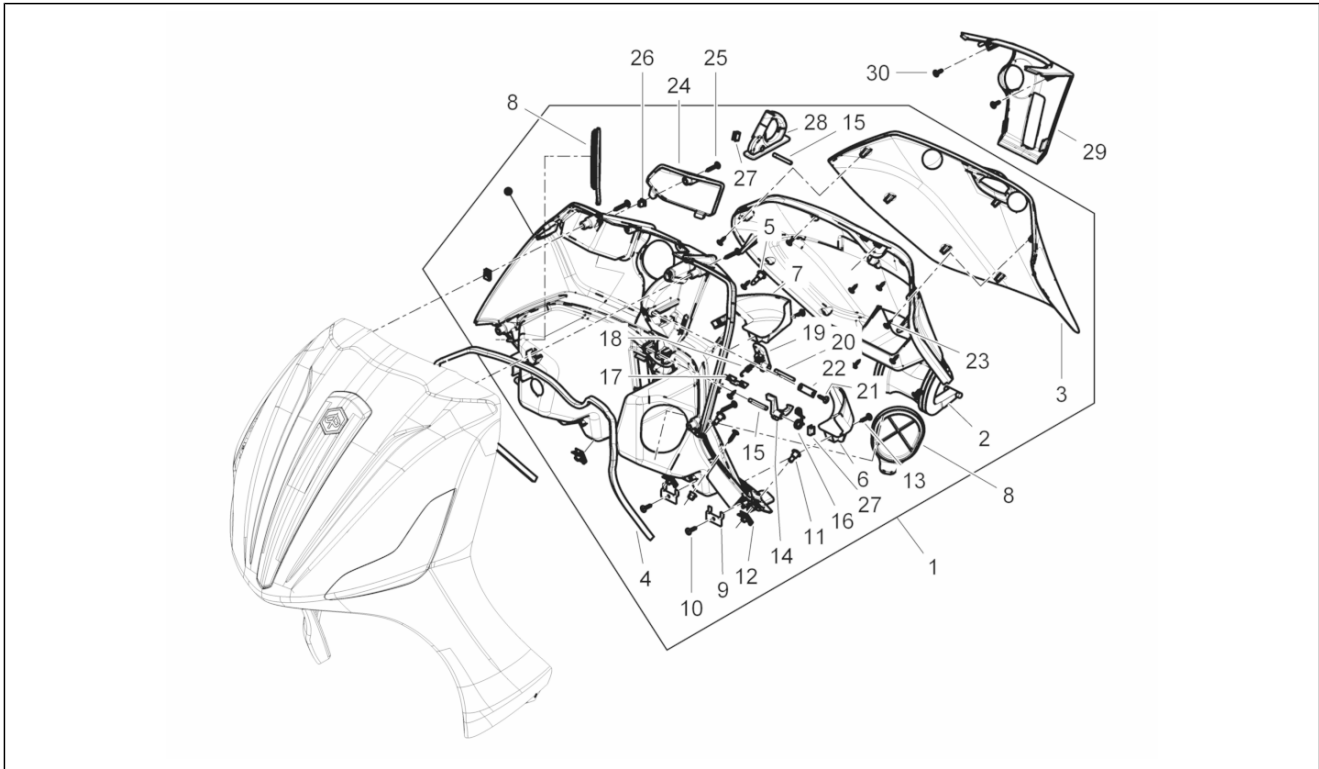

Group	Frame - Plastic parts - Coachwork
Code	02.30
Description	Front glove-box - Knee-guard panel
Service	1

Pos.	Code	Description	Qty	Variants
12	254485	Spring plate M6	4	
13	CM179101	Self-tapping screw	2	
14	575607	Pawl	1	
15	270147	Pin	2	
16	577005	Spring	1	
17	252420	Square	1	
18	577399	Spring	1	
19	577861	Lever	1	
20	577400	Pin	1	
21	270793	TBCIC Screw 3,8x16	3	
22	464620	Spring	1	
23	297498	Self tapping screw M3,5x13	13	
24	656831	Coolant insp. door	1	
24	656831000C	Coolant insp. door	1	Vehicle colour:222/A - BLUE MIDNIGHT[NCPND1CU01] Vehicle colour:849/A - Antares Red[NCPNRRCU01]
24	65683100M6	Coolant insp. door	1	Vehicle colour:579 - Perseus Bronze[NCPNGVCU01] Vehicle colour:566 - Pearl White[NCPNBTCU01] Vehicle colour:98/A - Cosmo Black[NCPNXNCU01]
25	CM178608	Self tapping screw D4.2x29	1	
26	157716	Expansion plug	1	
27	299693	Catch spring	2	
28	656849	Hook for bag	1	
29	656341	Leg shield back plate cover	1	
29	65634100BT	Leg shield back plate cover	1	Vehicle colour:566 - Pearl White[NCPNBTCU01]
29	65634100DE	Leg shield back plate cover	1	Vehicle colour:222/A - BLUE MIDNIGHT[NCPND1CU01]
29	65634100GV	Leg shield back plate cover	1	Vehicle colour:579 - Perseus Bronze[NCPNGVCU01]
29	65634100M8	***FRONT GLOVE COMPARTMENT COVER	0	
29	65634100RR	Leg shield back plate cover	1	Vehicle colour:849/A - Antares Red[NCPNRRCU01]
29	65634100XN2	Leg shield back plate cover	1	Vehicle colour:98/A - Cosmo Black[NCPNXNCU01]