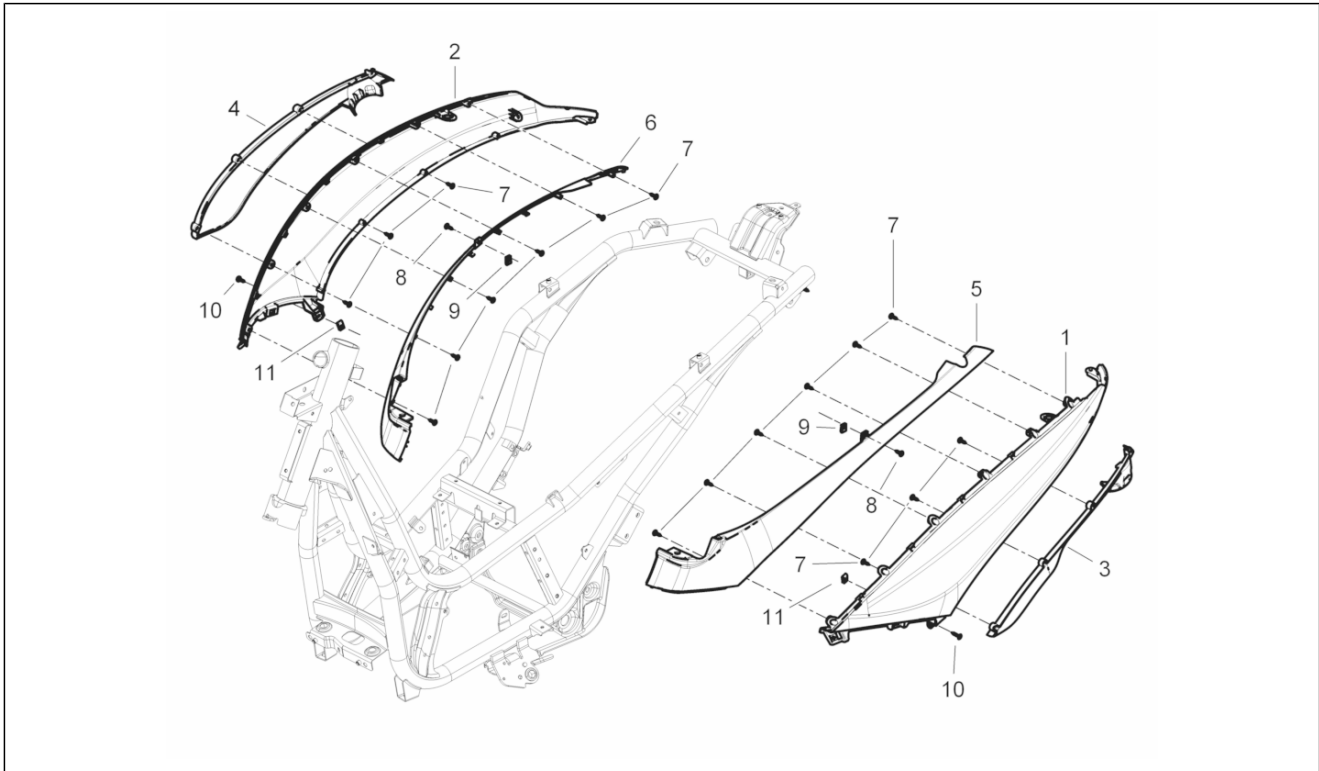

Group	Frame - Plastic parts - Coachwork
Code	02.32
Description	Side cover - Spoiler
Service	1

Pos.	Code	Description	Qty	Variants
1	656353	Rear body side L.H.	1	
1	65635300BT	Rear body side l.h.	1	Vehicle colour:566 - Pearl White[NCPNBTCU01]
1	65635300DE	Rear body side l.h.	1	Vehicle colour:222/A - BLUE MIDNIGHT[NCPND1CU01]
1	65635300GV	Rear body side l.h.	1	Vehicle colour:579 - Perseus Bronze[NCPNGVCU01]
1	65635300M8	***LEFT SIDE COVER	0	
1	65635300RR	Rear body side l.h.	1	Vehicle colour:849/A - Antares Red[NCPNRRCU01]
1	65635300XN2	Rear body side l.h.	1	Vehicle colour:98/A - Cosmo Black[NCPNXNCU01]
2	656354	Rear body side r.h.	1	
2	65635400BT	Rear body side r.h.	1	Vehicle colour:566 - Pearl White[NCPNBTCU01]
2	65635400DE	Rear body side r.h.	1	Vehicle colour:222/A - BLUE MIDNIGHT[NCPND1CU01]
2	65635400GV	Rear body side r.h.	1	Vehicle colour:579 - Perseus Bronze[NCPNGVCU01]
2	65635400M8	***RIGHT. BODY SIDE	0	
2	65635400RR	Rear body side r.h.	1	Vehicle colour:849/A - Antares Red[NCPNRRCU01]
2	65635400XN2	Rear body side r.h.	1	Vehicle colour:98/A - Cosmo Black[NCPNXNCU01]
3	657242000C	Lower side panel l.h.	1	Vehicle colour:566 - Pearl White[NCPNBTCU01] Vehicle colour:222/A - BLUE MIDNIGHT[NCPND1CU01] Vehicle colour:579 - Perseus Bronze[NCPNGVCU01] Vehicle colour:98/A - Cosmo Black[NCPNXNCU01] Vehicle colour:849/A - Antares Red[NCPNRRCU01]
3	672615000C	Lower side panel l.h.	0	
4	657243000C	Lower side panel r.h.	1	Vehicle colour:579 - Perseus Bronze[NCPNGVCU01] Vehicle colour:222/A - BLUE MIDNIGHT[NCPND1CU01] Vehicle colour:98/A - Cosmo Black[NCPNXNCU01] Vehicle colour:566 - Pearl White[NCPNBTCU01] Vehicle colour:849/A - Antares Red[NCPNRRCU01]
4	672616000C	Lower side panel r.h.	0	
5	656355	LH side panel upper	1	
5	65635500EU	LH side panel upper	1	Vehicle colour:566 - Pearl White[NCPNBTCU01] Vehicle colour:222/A - BLUE MIDNIGHT[NCPND1CU01] Vehicle colour:579 - Perseus Bronze[NCPNGVCU01] Vehicle colour:98/A - Cosmo Black[NCPNXNCU01]