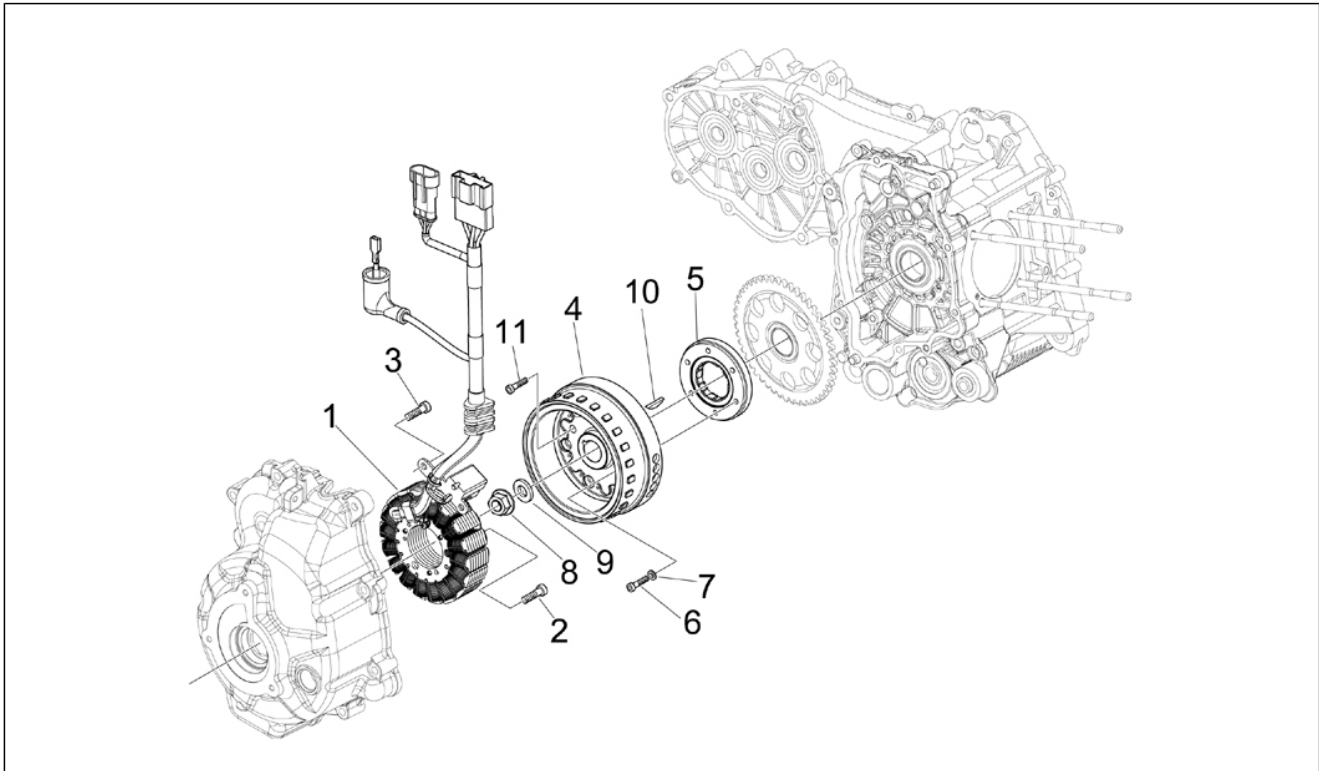

Group	Engine
Code	01.21
Description	Flywheel magneto
Service	1

Pos.	Code	Description	Qty	Variants
1	58224R	Backplate, assy	1	
2	122637	Low head socket screw M6x30	3	
3	018575	Screw M5x10	2	
4	58179R	Rotor, assy.	1	
4	873034	Complete rotor (Kokusan)	1	
5	8494905	Complete freewheel	1	
6	877289	Hex socket screw M6x24	6	
7	479515	Break washer	6	
8	82952R	Special nut	1	
9	842385	Plain washer	1	
10	000097	Transmission key	1	
11	018575	Screw M5x10	2