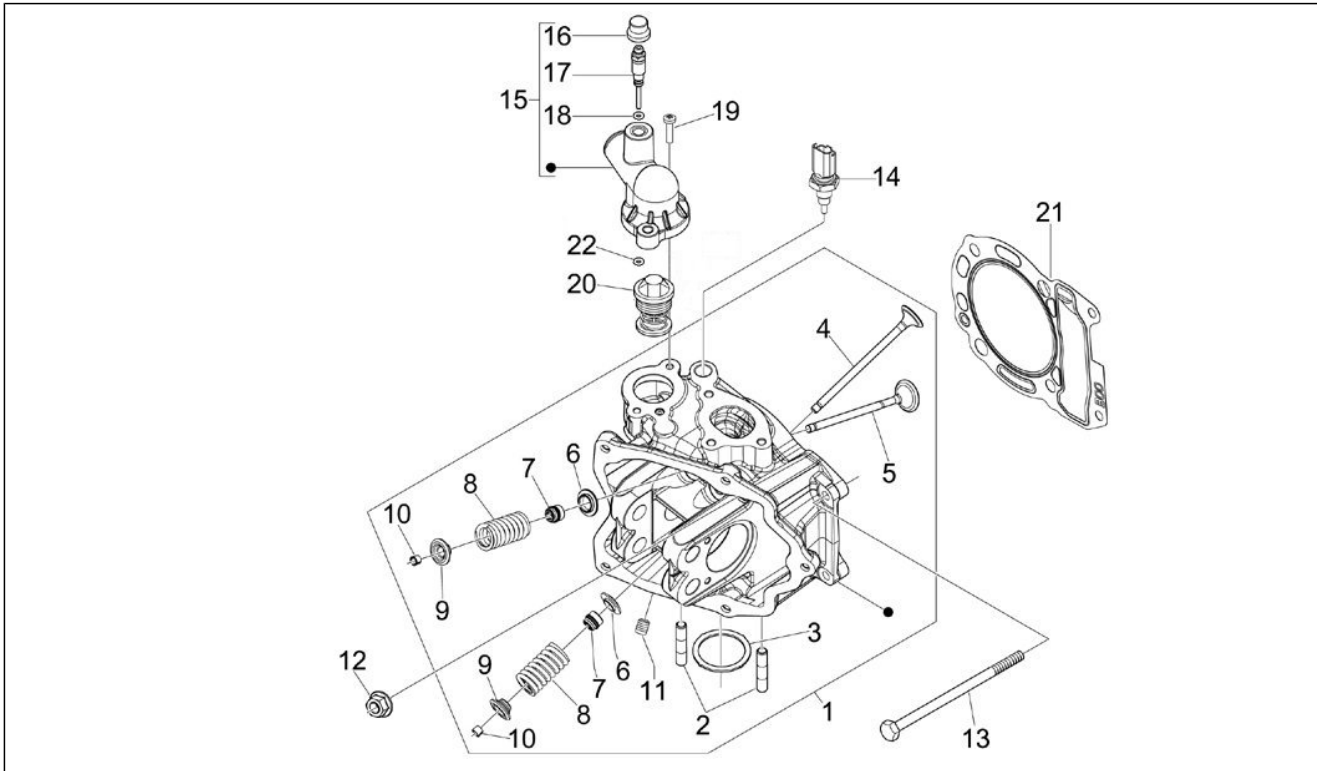

Group	Engine
Code	01.10
Description	Head unit - Valve
Service	1

Pos.	Code	Description	Qty	Variants
1	878330	Cylinder head assy.	1	
1	8800501	Testa cilindro completa leader 300cc.	1	
1	8800504	Testa cilindro completa leader 300cc.	1	
2	435629	Stud bolt M7	2	
3	480853	Exhaust pipe gasket	1	
4	873009	Exhaust valve	2	
5	872999	Intake valve	2	
6	483711	Lower cap	4	
7	82971R	Valve gasket ring	4	
8	828480	Spring	4	
9	483914	Upper cap	4	
10	285846	Valve half-cone	8	
11	877432	Plug	1	
12	411296	Nut M8x1,25	4	
13	844160	screw	2	
14	640485	Temperature gauge	1	
15	876943	Thermostat cover	1	
16	063435	Bleed valve cap	1	
17	845605	Bleed screw	1	
18	297027	Gasket	1	
19	845753	Hex socket screw M5x20	2	
20	82831R	Thermostat	1	
21	848168	Cylinder head gasket 0,3mm	1	
22	297027	Gasket	1