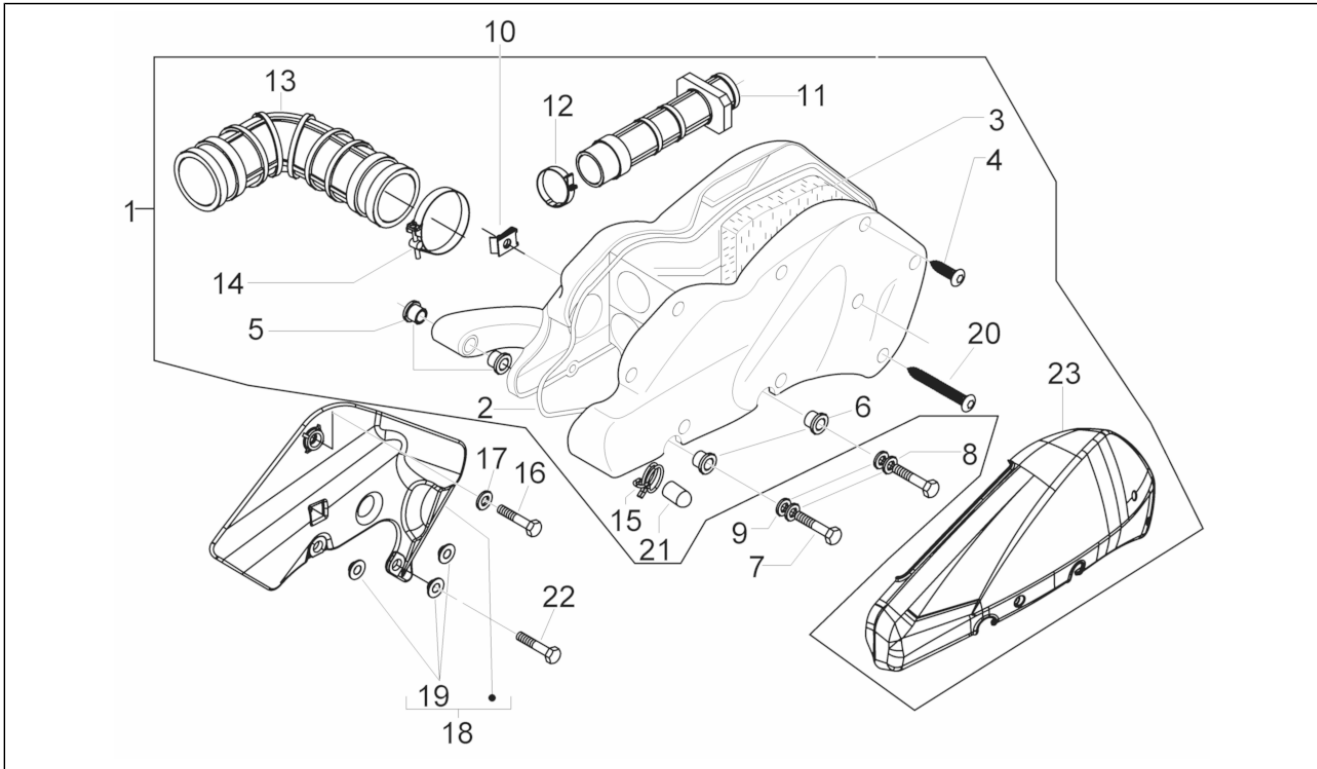

Group	Engine
Code	01.45
Description	Air filter
Service	1

Pos.	Code	Description	Qty	Variants
1	878993	Complete air cleaner box.	1	
1	B015000	Complete air cleaner box	1	
2	829259	Filter cover gasket	1	
3	829258	Air filter	1	
4	258146	Self-tap screw M3x20	6	
5	830057	Bushing	2	
6	830056	Knurled bushing	4	
7	018640	Special cap screw M6x50	2	
8	012533	Notched washer 6,6x11x0	2	
9	003056	Flat washer 6,4x12x1	2	
10	254485	Spring plate M6	2	
11	829543	Air intake hose	1	
12	830015	Hose clip 35-33	1	
13	848864	Throttle body hose	1	
13	B014736	Throttle body hose	1	
14	260918	Hose clamp	1	
15	CM002910	Hose clamp	2	
16	259988	Screw m6x55	1	
17	012533	Notched washer 6,6x11x0	1	
18	657226	Protection	1	
19	830056	Knurled bushing	3	
20	879050	Self tapping screw	3	
21	827831	Cap	2	
22	414838	screw M6x35	2	
23	878994	Coperchio estetico depuratore	1