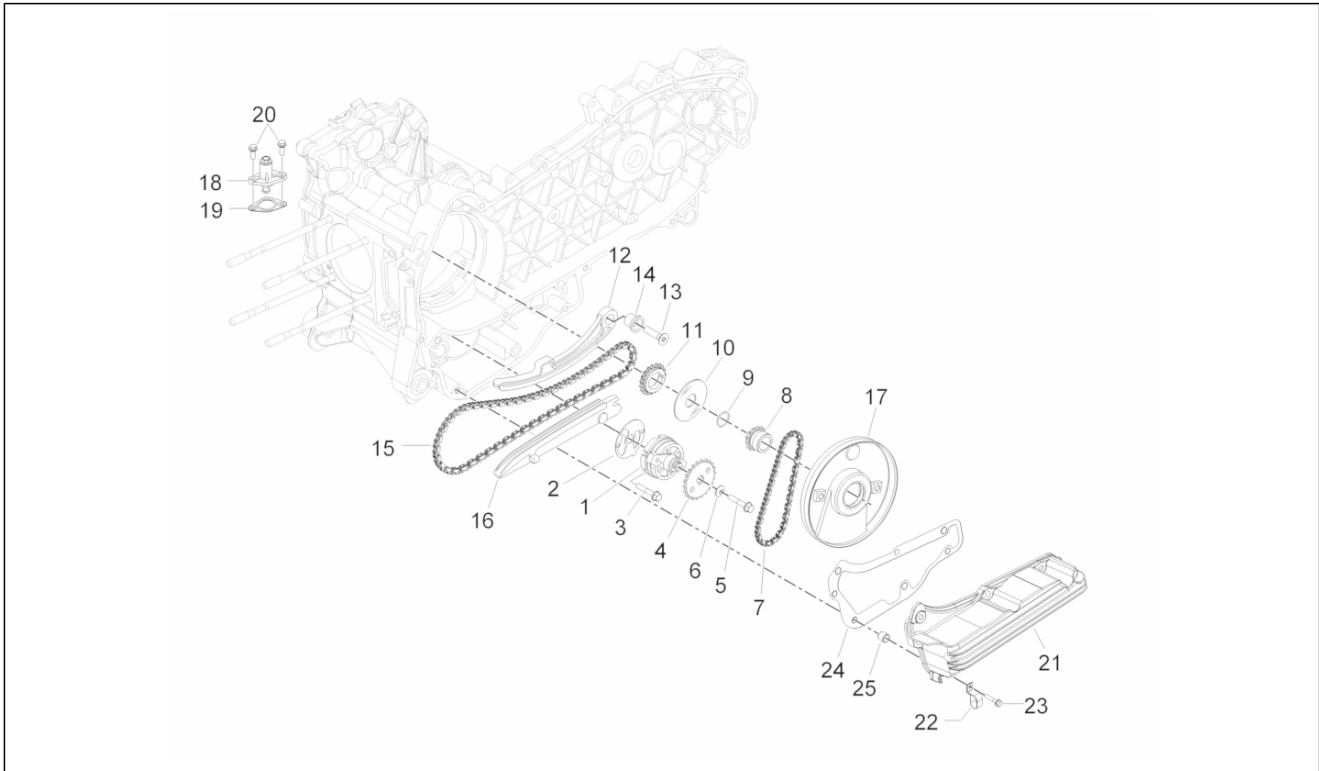

Group	Engine
Code	01.18
Description	Oil pump
Service	1

Pos.	Code	Description	Qty	Variants
1	82948R	Oil pump assembly	1	
2	847929	Carter-oil pump gasket	1	
3	829593	Screw w/ flange M5x35	2	
4	287913	Oil pump gear	1	
5	833722	Screw w/ flange M6x14	1	
6	436695	Belleville spring Ø6,4xØ20x2	1	
7	82723R	Camshaft chain	1	
8	82783R	Oil pump control pinion	1	
9	825952	Gasket ring	1	
10	483918	Oil seal washer	1	
11	82782R	Timing chain pinion	1	
12	840344	Chain tensioner rod	1	
13	414837	Screw w/ flange M6x25	1	
13	B016774	Screw w/ flange M6x25	1	
14	485868	Spacer	1	
15	82649R	Oil pump chain	1	
16	847516	Chain tensioner sliding block	1	
17	847116	Timing system cover	1	
18	82650R	Complete chain tensioner	1	
19	847928	Gasket	1	
20	434541	Screw w/ flange M6x16	2	
21	875908	Pan oil	1	
22	564629	Hose clamp	1	
23	289731	Screw w/ flange M6x30	7	
24	846098	Gasket	1	
25	277916	Locating dowel	3