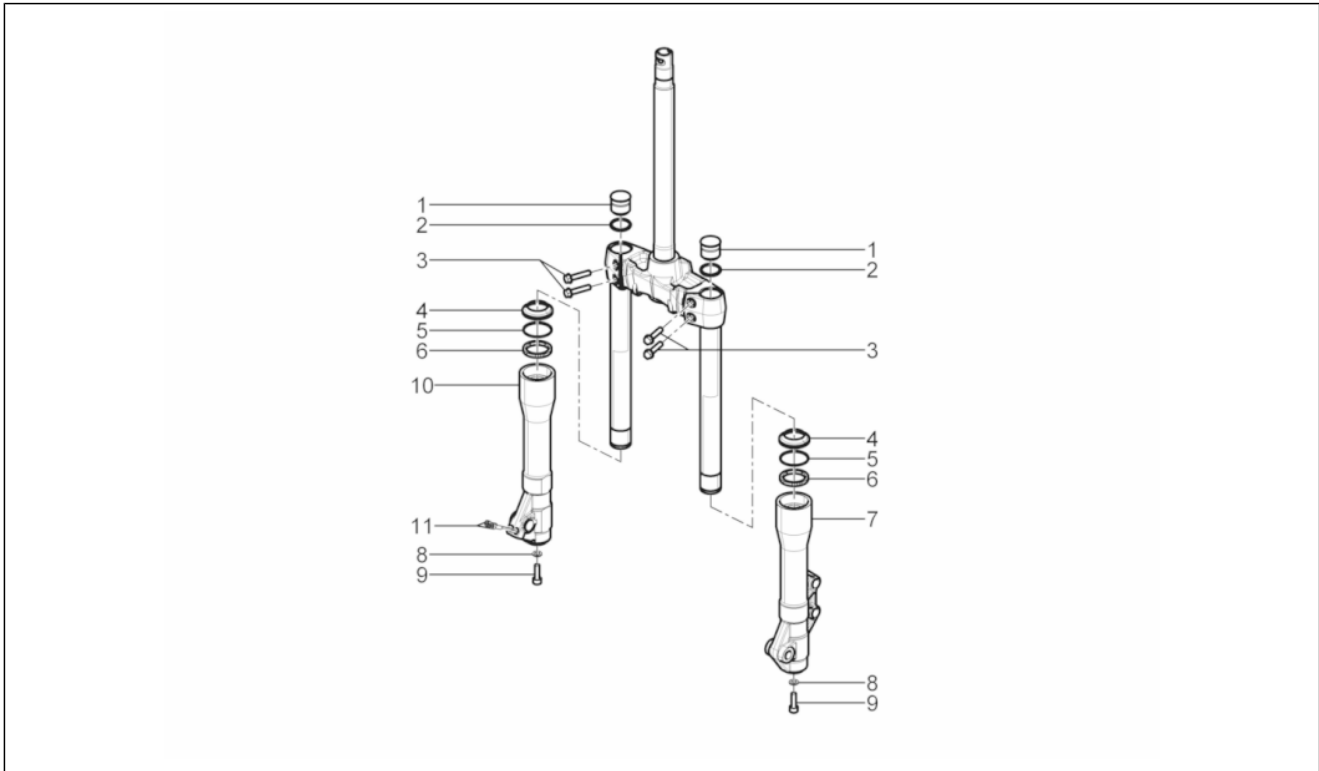

Group	Suspensions - Wheels
Code	04.03
Description	Fork's components (Kayaba)
Service	1

Pos.	Code	Description	Qty	Variants
1	666390	Plug	2	
2	666389	O-ring	2	
3	649992	screw	4	
4	600269	Dust cover ring ABS	2	
5	497132	Gasket ring	2	
6	601310	Fork oil seal ABS	2	
7	666393	L.H. sleeve assy	1	
8	599270	Washer (KAYABA)	2	
9	666387	screw	2	
10	666392	R.H. sleeve assy ABS	1	
11	649619	screw	2