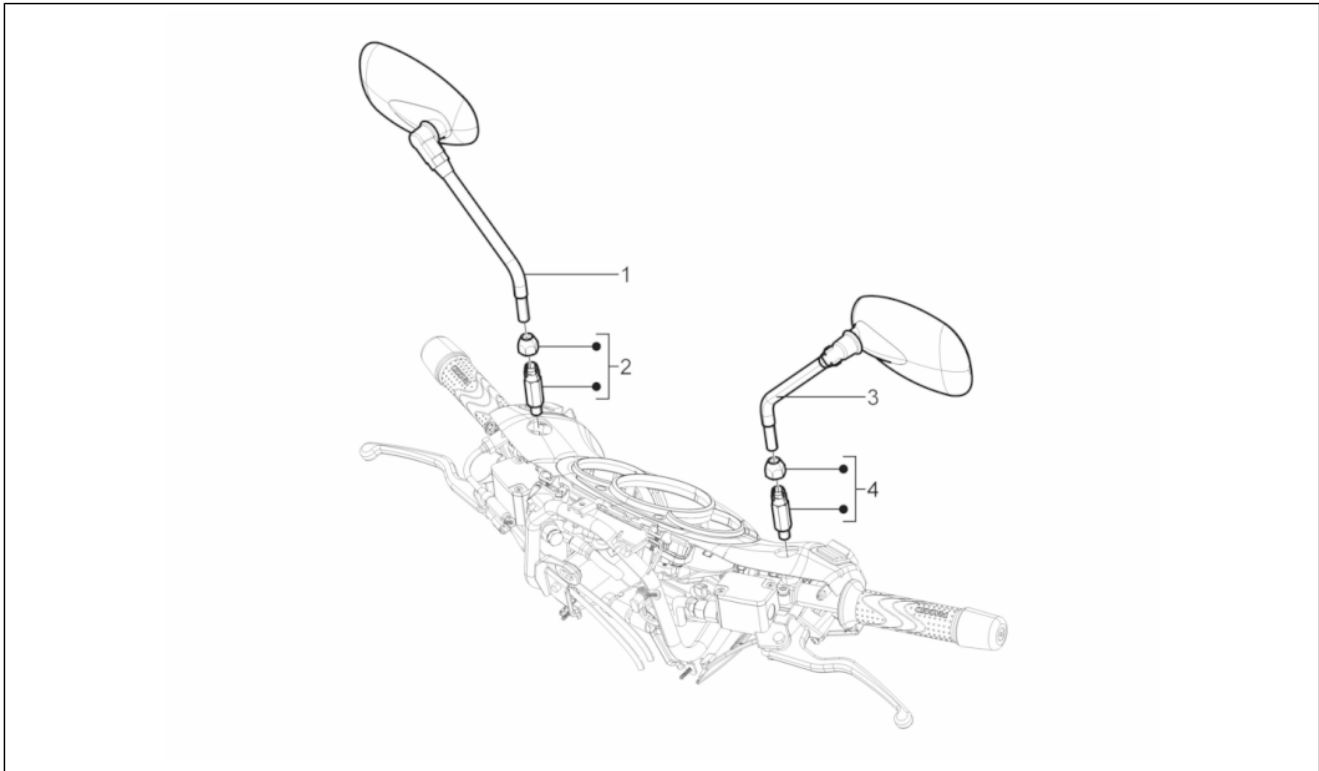

Group	Frame - Plastic parts - Coachwork
Code	02.45
Description	Driving mirror/s
Service	1

Pos.	Code	Description	Qty	Variants
1	CM179905	RH rearview mirror	1	
2	655120	Rear view mirror fastening clamp	1	
3	CM179904	LH rearview mirror	1	
4	655120	Rear view mirror fastening clamp	1