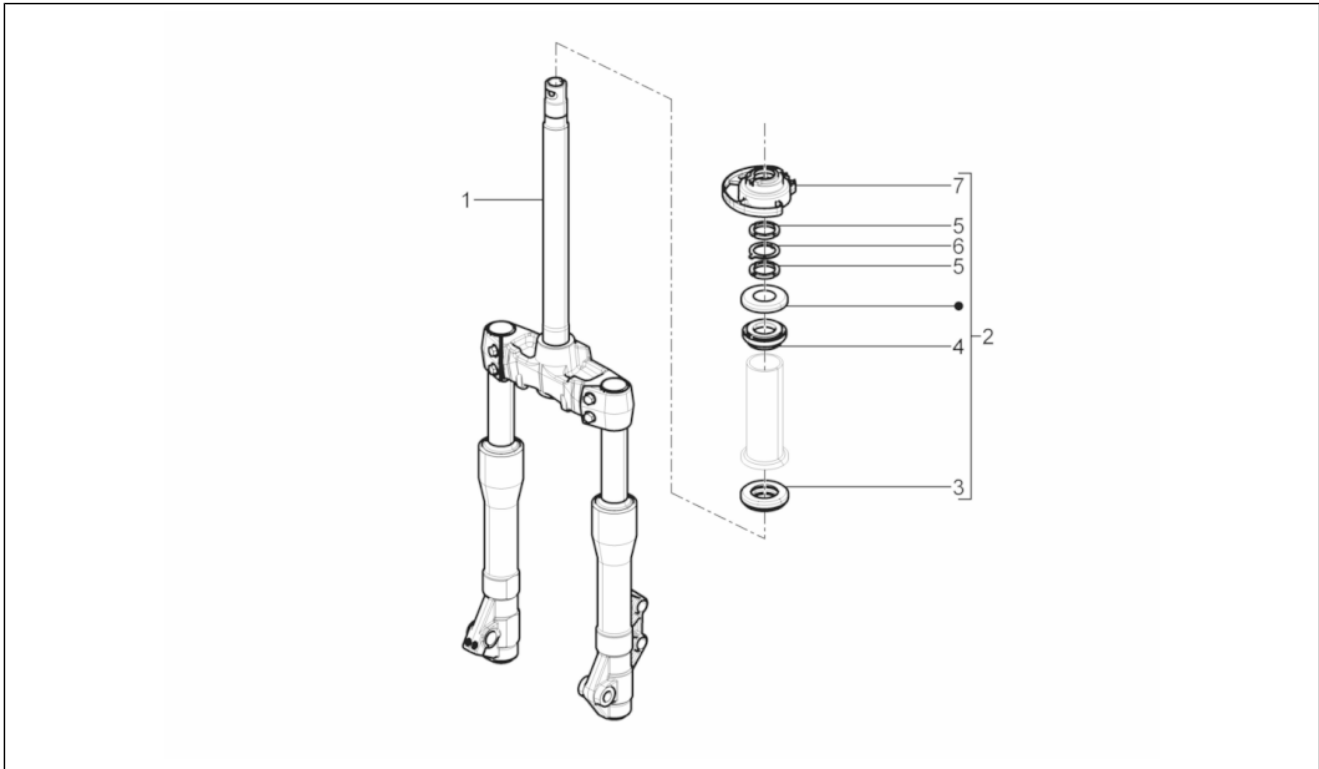

Group	Suspensions - Wheels
Code	04.02
Description	Fork/steering tube - Steering bearing unit
Service	1

Pos.	Code	Description	Qty	Variants
1	58515R	Front fork assembly	1	
2	6008725	Steering bearing assy.	1	
3	6500754	Lower steering bearing	1	
4	600750	Upper thrust ring	1	
5	0111094	Steering tube ring nut	2	
6	582787	Steering security plate	1	
7	666439	Protective collar	1