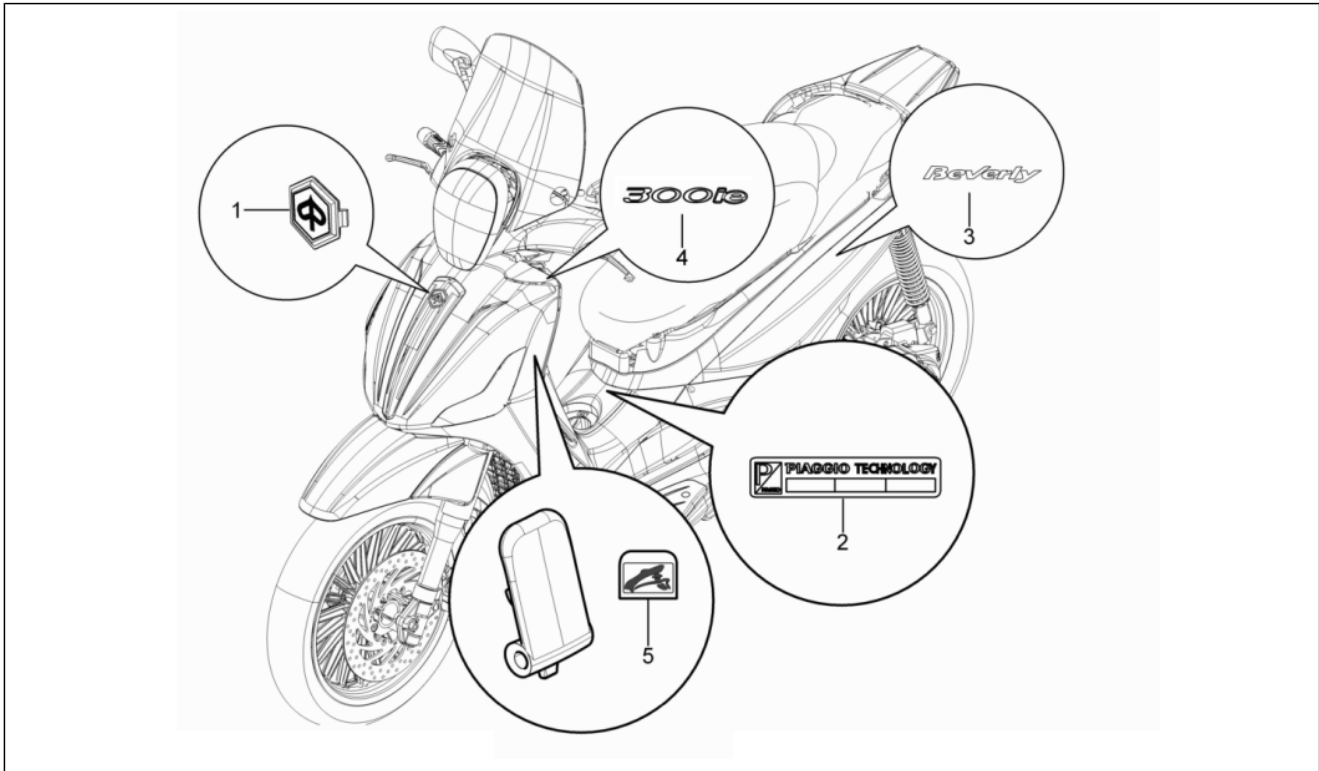

Group	Frame - Plastic parts - Coachwork
Code	02.38
Description	Plates - Emblems
Service	1

Pos.	Code	Description	Qty	Variants
1	624554	Piaggio shield	1	
2	672200	Name plate "Piaggio Technology"	1	
3	672442	"Beverly" plate	2	
4	672444	Name plate 300	1	
5	576473	Saddle opening warning label	1