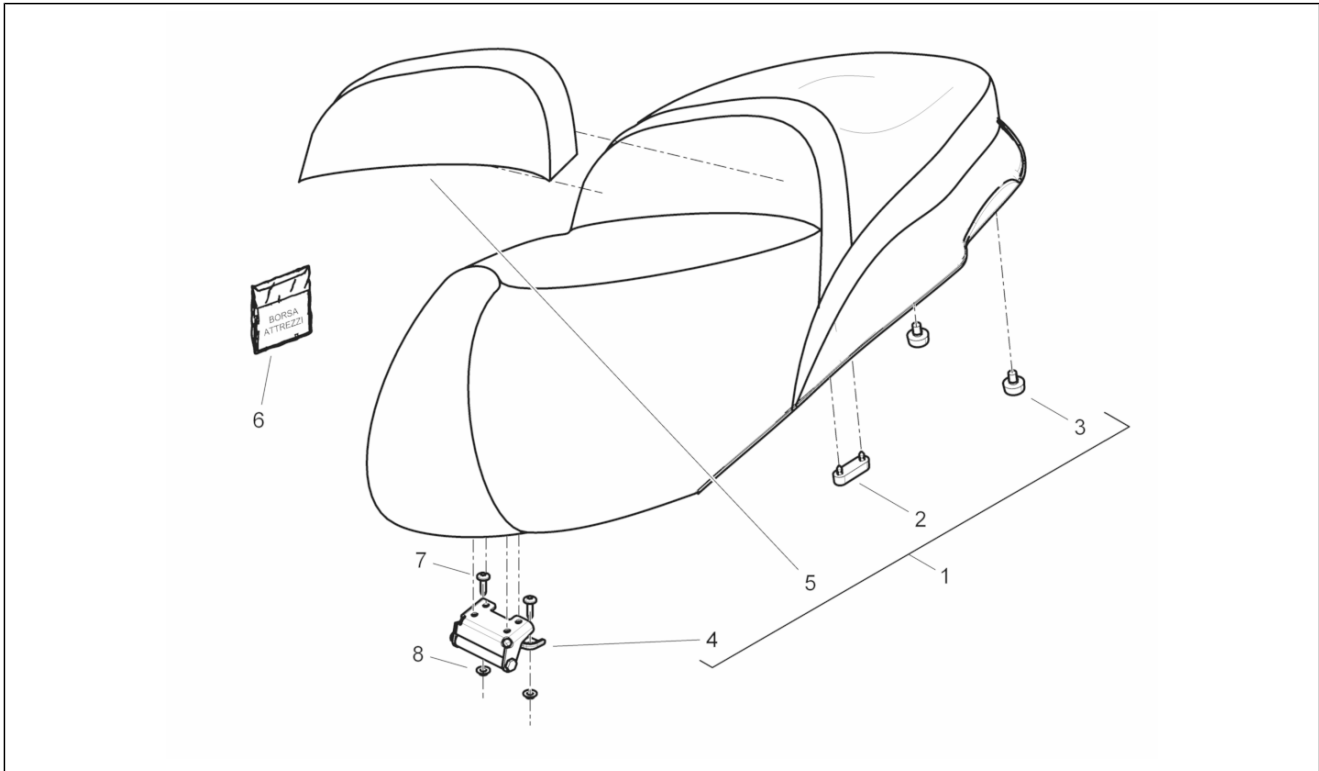

Group	Frame - Plastic parts - Coachwork
Code	02.39
Description	Saddle/seats - Tool roll
Service	1

Pos.	Code	Description	Qty	Variants
1	65684300C1	Saddle assembly	1	Vehicle colour:222/A - BLUE MIDNIGHT[NCPND1CU01] Vehicle colour:849/A - Antares Red[NCPNRRCU01]
1	65684300C2	Saddle assembly	1	Vehicle colour:579 - Perseus Bronze[NCPNGVCU01] Vehicle colour:98/A - Cosmo Black[NCPNXNCU01] Vehicle colour:566 - Pearl White[NCPNBTCU01]
1	67323200C1	Saddle assembly	0	
2	296456	Pad	2	
3	577492	Pad	2	
4	656847	Saddle hinge	1	
5	672168	Backrest	1	
5	67404900C1	Saddle back	0	
5	67404900C2	Backrest	1	Vehicle colour:566 - Pearl White[NCPNBTCU01] Vehicle colour:579 - Perseus Bronze[NCPNGVCU01] Vehicle colour:98/A - Cosmo Black[NCPNXNCU01]
6	666281	Tool set, standard l/jack	1	
7	CM179302	Metric screw M6x22	2	
8	830056	Knurled bushing	2