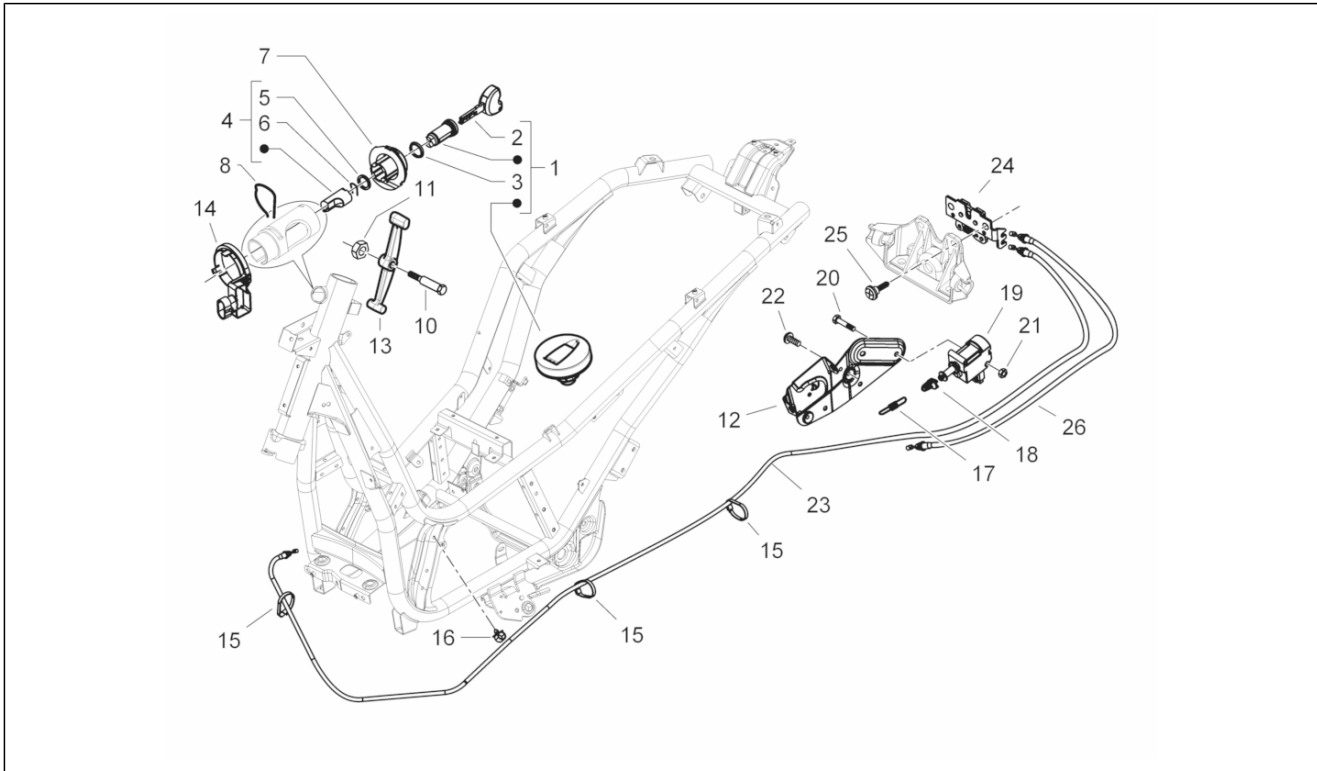

Group	Frame - Plastic parts - Coachwork
Code	02.46
Description	Locks
Service	1

Pos.	Code	Description	Qty	Variants
1	657220	Lock kit	1	
1	674507	Lock kit	1	
2	656264	Key blank	1	
3	298731	Gasket ring	1	
4	577816	Block	1	
5	298594	Flat washer	1	
6	298838	Cylinder retainer spring	1	
7	298581	Lock body	1	
8	253937	Spring	1	
10	299972	Special screw	1	
11	577620	Self locking nut	1	
12	657224	Transmission support bracket	1	
13	656855	Lock lever	1	
14	638534	Immobilizer antenna	1	
15	257134	Lock-strap L=277	3	
16	231590	Elastic spring	1	
17	623788	Saddle tightening spring actuator	1	
18	577128	Joint	1	
19	582990	Solenoid valve	1	
20	584121	Self tapping screw	2	
21	577620	Self locking nut	2	
22	CM179301	Screw M6x16	2	
23	CM012841	Saddle cable	1	
24	CM023701	Lock body	1	
25	CM179202	screw	2	
26	CM023701	Lock body	1