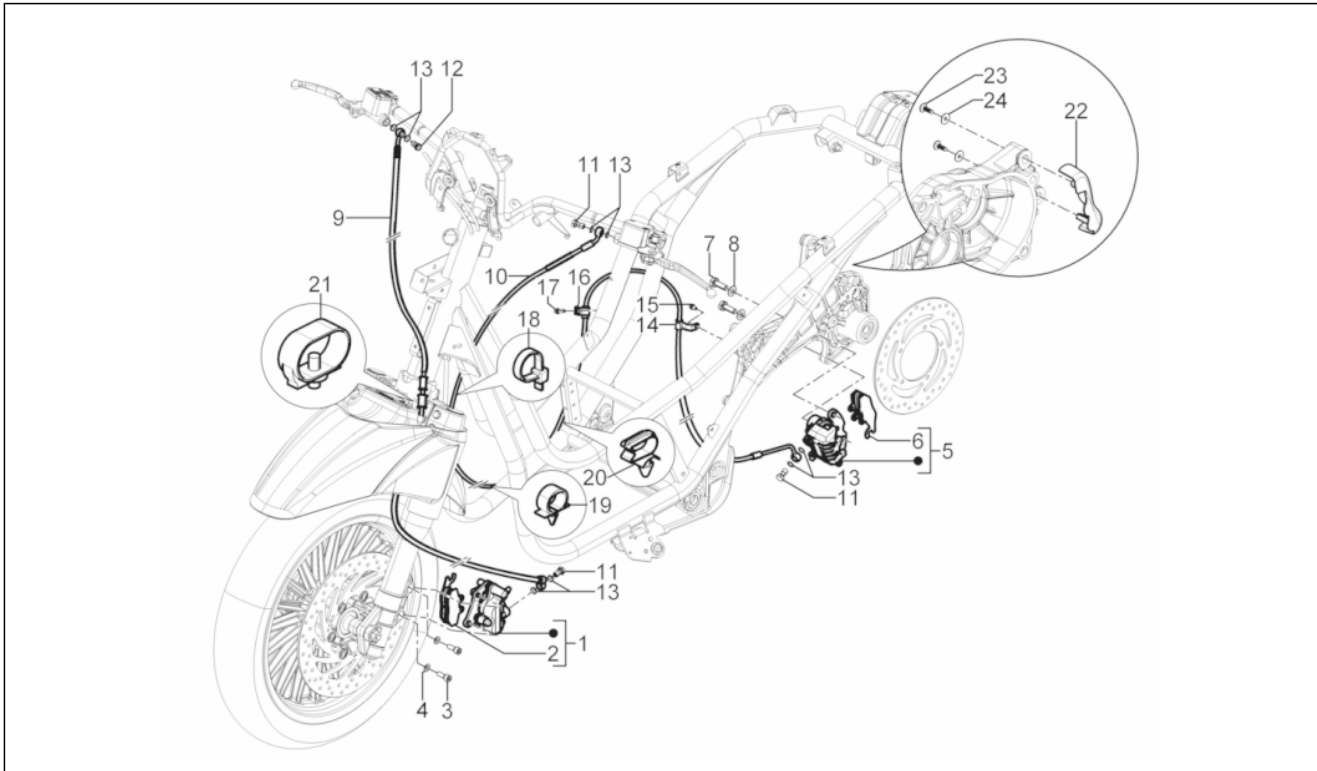

Group	Braking system - Transmissions
Code	05.01
Description	Brakes pipes - Calipers
Service	1

Pos.	Code	Description	Qty	Variants
1	CM068313	(Heng Tong) Left brake pin	1	
2	651253	(Heng Tong) Brake pads torque	1	
3	598919	screw	2	
4	709047	Spring washer	2	
5	CM068312	(Heng Tong) Right brake pin	1	
6	665842	(Heng Tong) Brake pads torque	1	
7	665983	Hex screw	2	
8	709646	Washer	2	
9	665973	Front brake flexible piping	1	
10	665972	Rear brake flexible pipe	1	
11	265451	Oil pipe screw M10x18	3	
12	666294	Screw w/ flange	1	
13	127927	Gasket	8	
14	564629	Hose clamp	1	
15	969296	Screw w/ flange M6x10	1	
16	623743	Hose clamp	1	
17	434541	Screw w/ flange M6x16	1	
18	257134	Lock-strap L=277	1	
19	231590	Elastic spring	1	
20	216369	Strap	1	
21	CM006901	Hose clamp	1	
22	672204	Pin connection cover	1	
23	CM178601	Self tapping screw D4.2x16	1	
24	013763	Flat washer 4,2x12x1	1