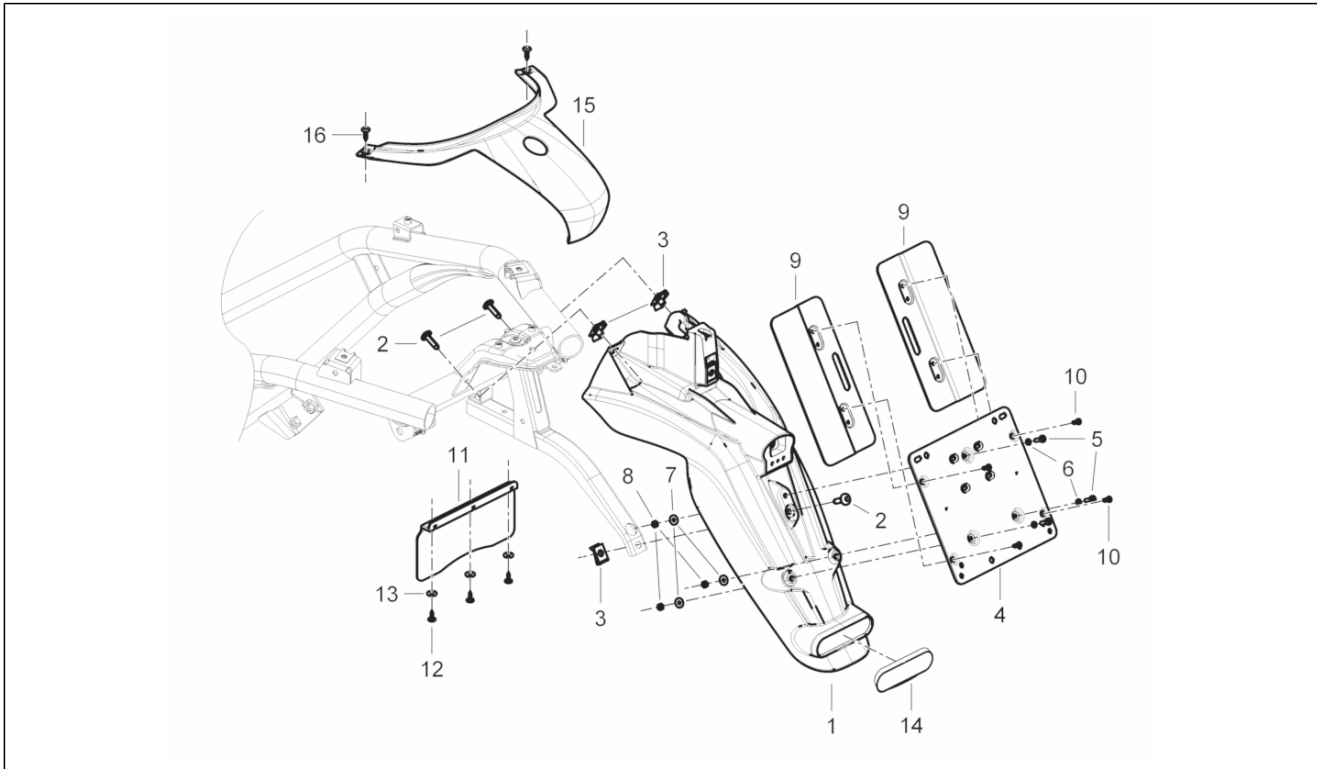

Group	Frame - Plastic parts - Coachwork
Code	02.37
Description	Rear cover - Splash guard
Service	1

Pos.	Code	Description	Qty	Variants
1	656357000C	Rear splash guard	1	Vehicle colour:579 - Perseus Bronze[NCPNGVCU01] Vehicle colour:222/A - BLUE MIDNIGHT[NCPND1CU01] Vehicle colour:98/A - Cosmo Black[NCPNXNCU01] Vehicle colour:566 - Pearl White[NCPNBTCU01] Vehicle colour:849/A - Antares Red[NCPNRRCU01]
1	672618000C	Rear splash guard	0	
2	CM179302	Metric screw M6x22	3	
3	254485	Spring plate M6	3	
4	584884	Number plate holder	1	
5	018591	screw M4x14	3	
6	016404	Flat washer 4,2x7,6x0,9	3	
7	013763	Flat washer 4,2x12x1	3	
8	020104	Nut M4	3	
9	584877	Number-plate extension	2	
10	268596	Self tapping screw D4x13	4	
11	657217	Engine splash guard	1	
12	297498	Self tapping screw M3,5x13	3	
13	013763	Flat washer 4,2x12x1	3	
14	582058	Rear retroreflector	1	
14	58233R	Rear retroreflector	1	
15	65685300BT	Rear protection	1	Vehicle colour:566 - Pearl White[NCPNBTCU01]
15	65685300DE	Rear protection	1	Vehicle colour:222/A - BLUE MIDNIGHT[NCPND1CU01]
15	65685300GV	Rear protection	1	Vehicle colour:579 - Perseus Bronze[NCPNGVCU01]
15	65685300M8	***REAR COVER	0	
15	65685300RR	Rear protection	1	Vehicle colour:849/A - Antares Red[NCPNRRCU01]
15	65685300XN2	Rear protection	1	Vehicle colour:98/A - Cosmo Black[NCPNXNCU01]
16	CM178601	Self tapping screw D4.2x16	2