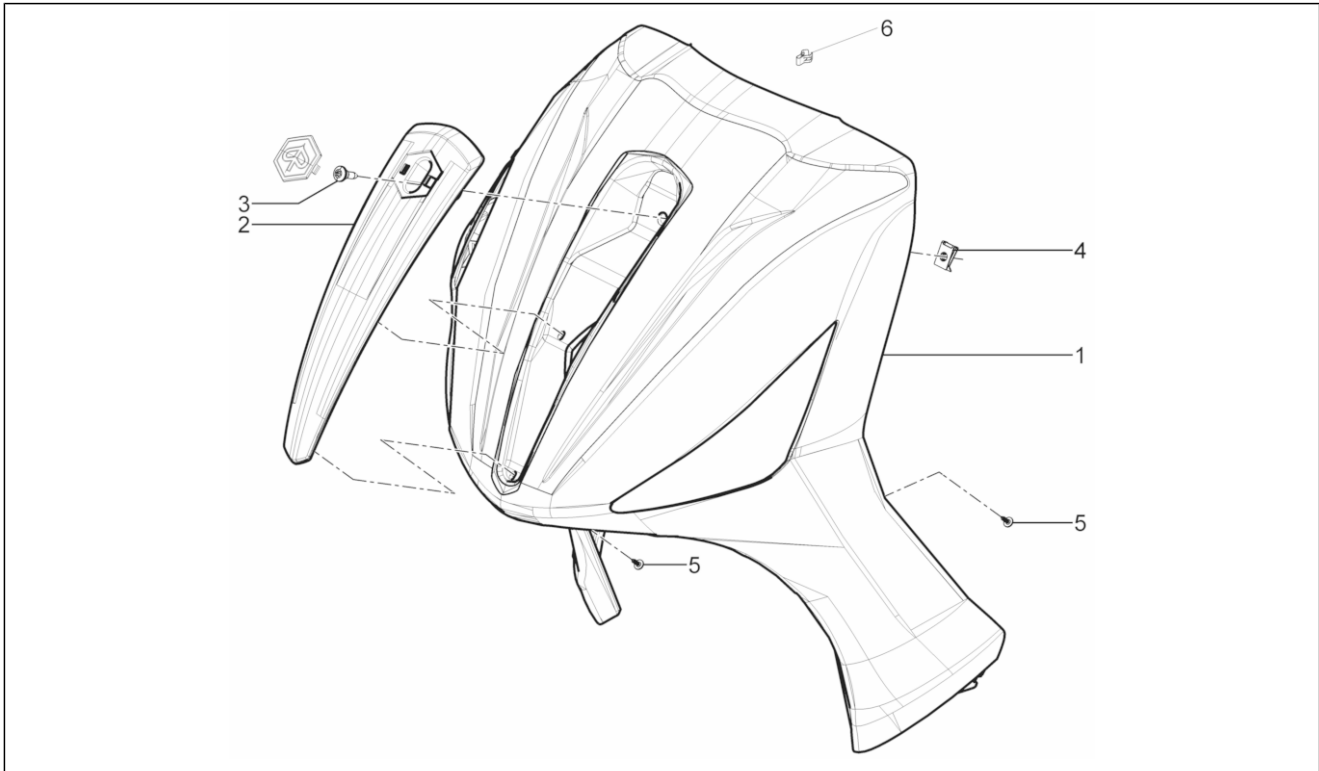

Group	Frame - Plastic parts - Coachwork
Code	02.26
Description	Front shield
Service	1

Pos.	Code	Description	Qty	Variants
1	656338	Front shield	1	
1	65633800BT	Front shield	1	Vehicle colour:566 - Pearl White[NCPNBTCU01]
1	65633800DE	Front shield	1	Vehicle colour:222/A - BLUE MIDNIGHT[NCPND1CU01]
1	65633800GV	Front shield	1	Vehicle colour:579 - Perseus Bronze[NCPNGVCU01]
1	65633800M8	***FRONT SHIELD	0	
1	65633800RR	Front shield	1	Vehicle colour:849/A - Antares Red[NCPNRRCU01]
1	65633800XN2	Front shield	1	Vehicle colour:98/A - Cosmo Black[NCPNXNCU01]
2	656339	Steering column cover	1	
3	CM179201	Metric screw M6x22	1	
4	254485	Spring plate M6	1	
5	297498	Self tapping screw M3,5x13	2	
6	D9004468091	Gripper clip	2