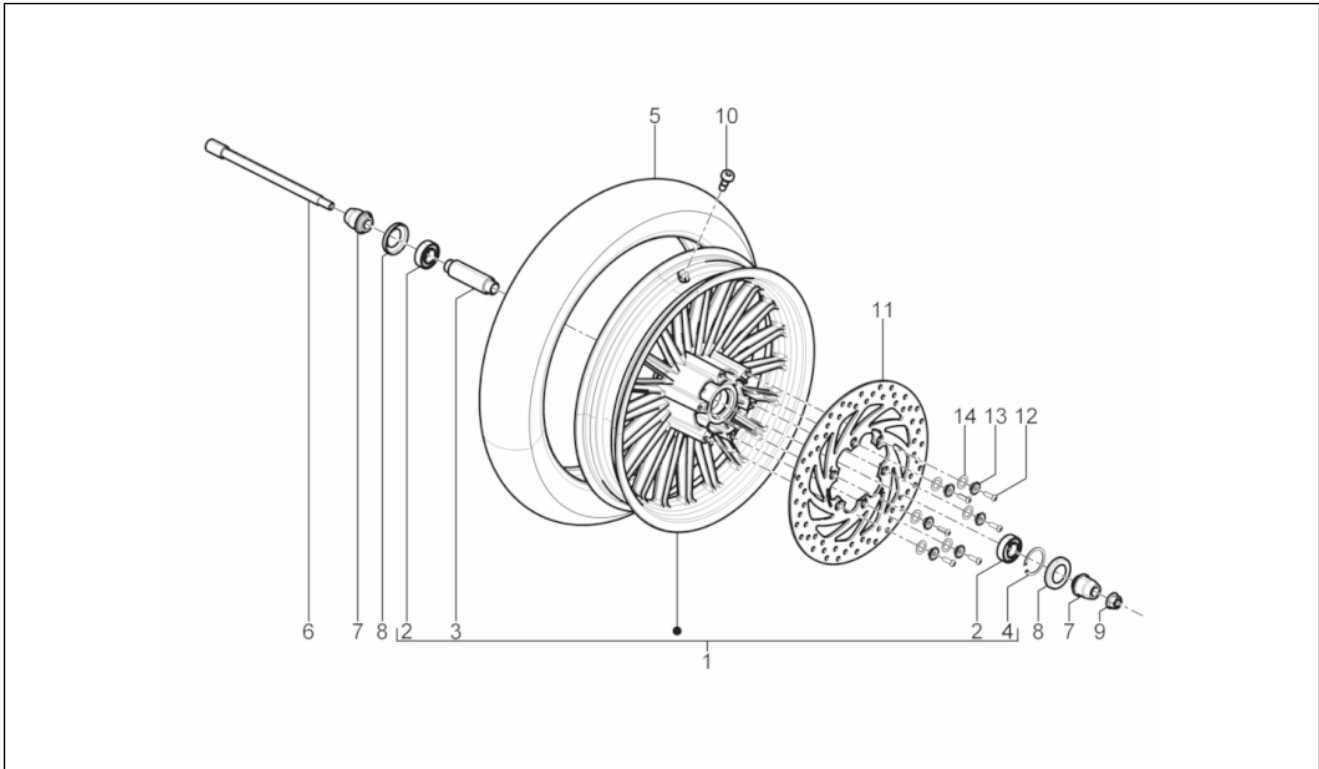

Group	Suspensions - Wheels
Code	04.11
Description	Front wheel
Service	1

Pos.	Code	Description	Qty	Variants
1	58548R	Front wheel complete	1	
2	649565	Radial ball bearing	2	
3	665832	Internal spacer	1	
4	006642	Circlip	1	
5	647668	Tyre (Chen Shin) 110/70-16"	1	
5	649783	Front tyre 110/70-16" (SAVA)	1	
5	650932	Tyre (Pirelli) 110/70-16"	1	
5	666295	(Michelin) Tyre 110/70-16"	1	
5	666327	Tyre (Michelin) 110/70-16"	1	
6	599102	Front wheel axle	1	
7	651269	External spacer	2	
8	649548	Cup	2	
9	271740	Nut M12	1	
10	597679	Tubeless valve	1	
11	666344	Floating brake disc	1	
12	271147	Hex socket screw M6x20	6	
13	651440	Bush	6	
14	AP8121641	Ring	6