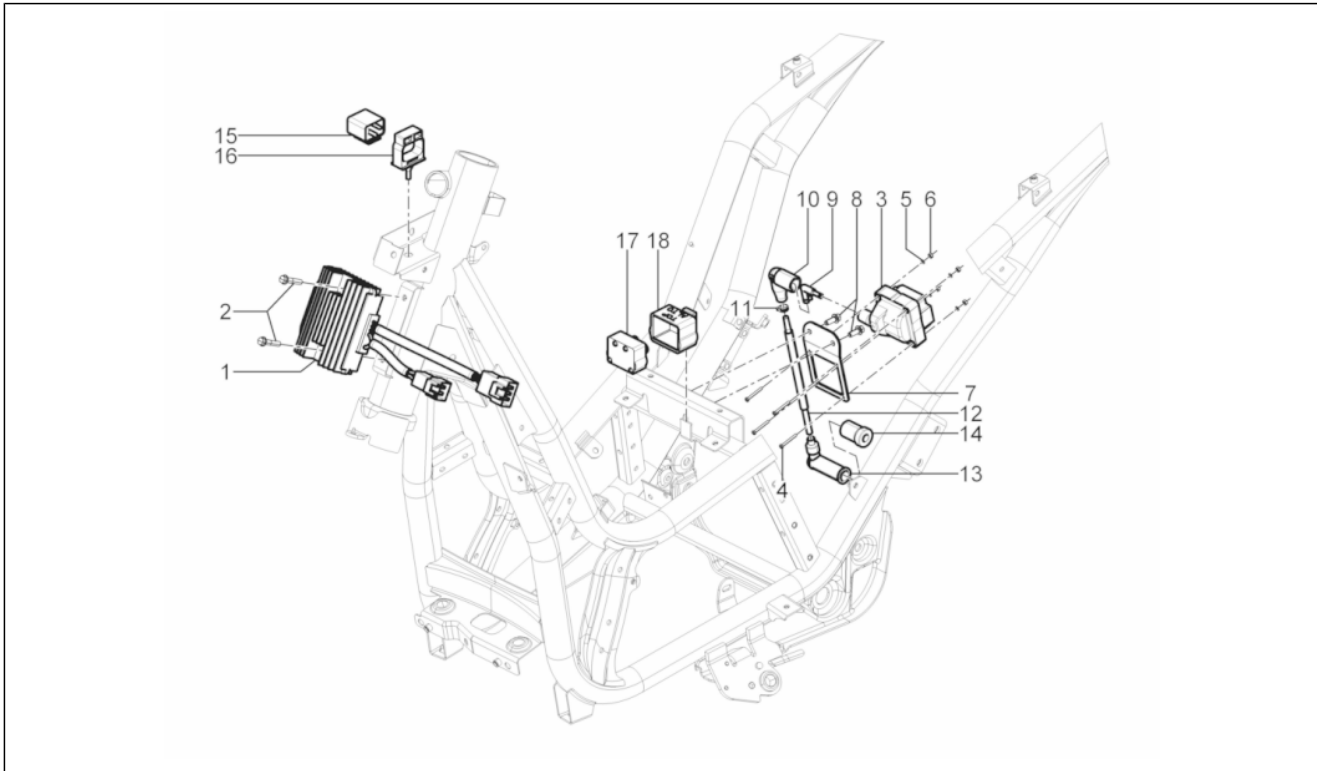

Group	Electrical system
Code	06.06
Description	Voltage Regulators - Electronic Control Units (ecu) - H.T. Coil
Service	1

Pos.	Code	Description	Qty	Variants
1	58208R	Voltage regulator	1	
1	641709	Voltage regulator	1	
2	289731	Screw w/ flange M6x30	2	
3	58120R	HT coil	1	
4	583236	screw M3x20	4	
5	012554	Washer 3.2x5.7x0.9	4	
6	020003	Nut m3	4	
7	642232	H.v. coil bracket	1	
8	434541	Screw w/ flange M6x16	2	
9	641725	HV terminal	1	
10	641040	Insulating cap	1	
11	145298	Lock-strap L=180mm	1	
12	080341	HT wire	1	
12	CM083306	HT wire cpl.	1	
13	969348	Screened cap	1	
14	641643	Spark.plug protection clamp	1	
15	638755	Turn indicator control	1	
16	291017	Flexible support	1	
17	584509	Fall sensor	1	
18	641915	Flexible support	1