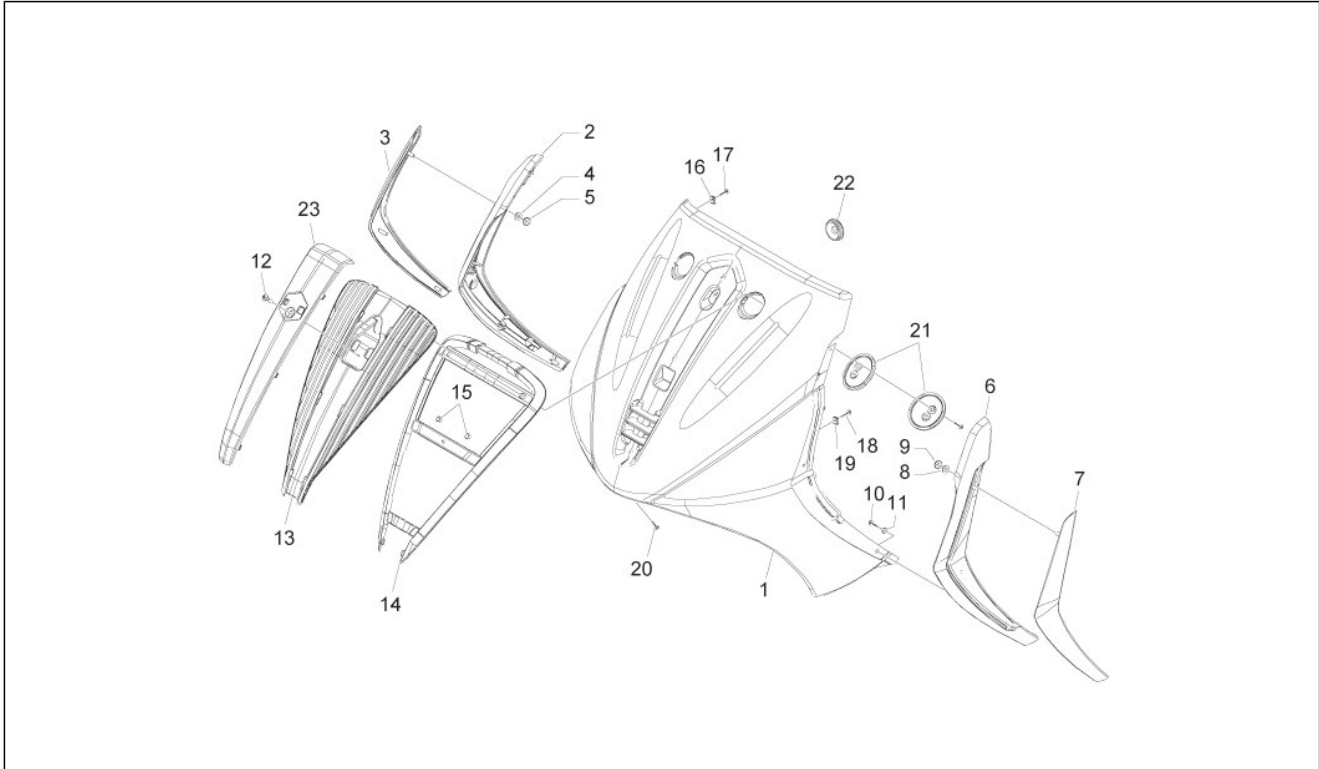

Group	Frame - Plastic parts - Coachwork
Code	02.26
Description	Front shield
Service	1

Pos.	Code	Description	Qty	Variants
1	620025	Front shield	1	
1	62002500BT	Front shield	1	Vehicle colour: Pearl White[566] Vehicle colour: Pearl White[566]
1	62002500DE	Front shield	1	Vehicle colour: Midnight Blue[222/A] Vehicle colour: Midnight Blue[222/A]
1	62002500EU	Front shield	1	Vehicle colour: Light metallized gray[711/B] Vehicle colour: Light metallized gray[711/B]
1	62002500RR	Front shield	1	Vehicle colour: Metallized Red[849/A]
1	62002500XN2	Front shield	1	Vehicle colour: Competition Black[98/A] Vehicle colour: Competition Black[98/A]
2	655104	CORNICE DEFLETTORE DX	1	
3	655105	RH bumper	1	
4	479882	Spacer	1	
5	230359	Spring plate	1	
6	655101	CORNICE DEFLETTORE SX	1	
7	655102	LH bumper	1	
8	479882	Spacer	1	
9	230359	Spring plate	1	
10	297498	Self tapping screw M3,5x13	8	
11	230872	Cap	2	
12	297498	Self tapping screw M3,5x13	5	
13	656198	Shield central grille	1	
14	655099	Frame	1	
14	65509900BT	Frame	1	Vehicle colour: Pearl White[566] Vehicle colour: Pearl White[566]
14	65509900DE	Frame	1	Vehicle colour: Midnight Blue[222/A] Vehicle colour: Midnight Blue[222/A]
14	65509900EU	Frame	1	Vehicle colour: Light metallized gray[711/B] Vehicle colour: Light metallized gray[711/B]
14	65509900RR	Frame	1	Vehicle colour: Metallized Red[849/A]