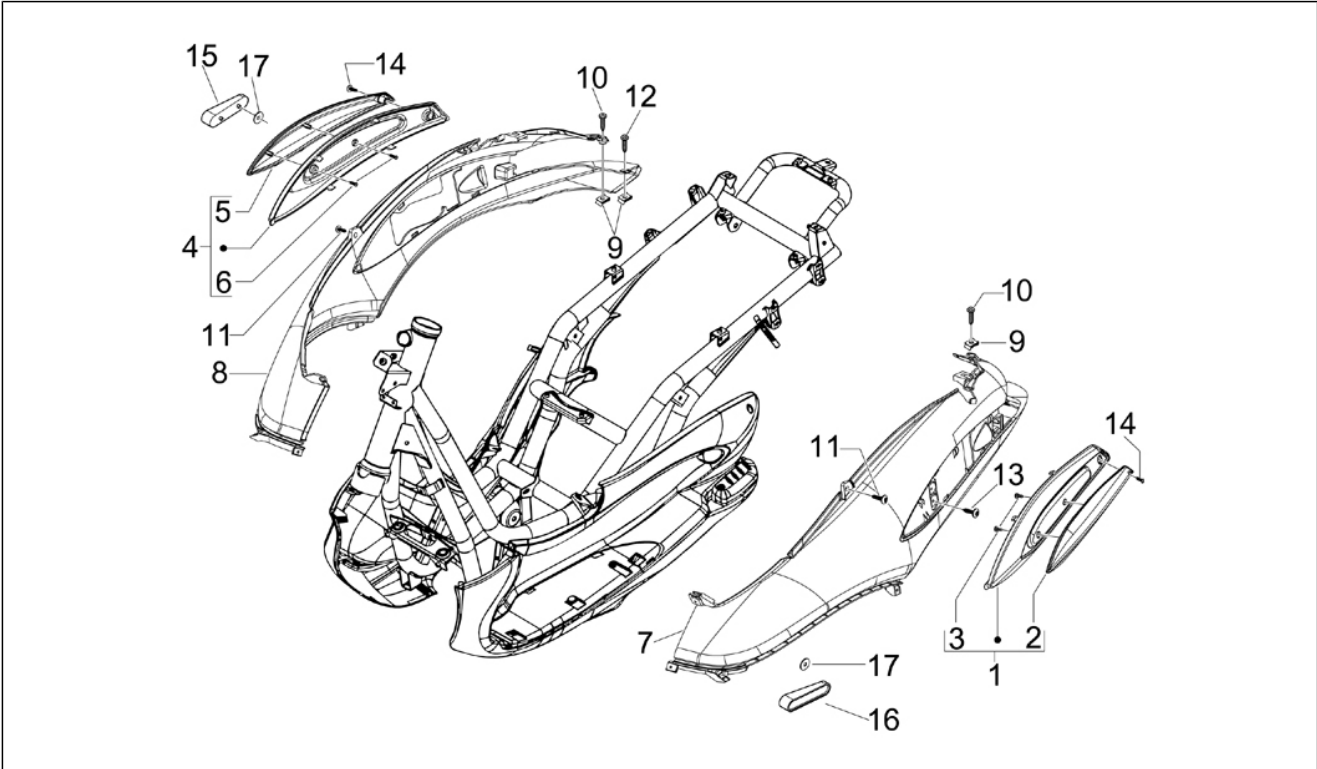

Group	Frame - Plastic parts - Coachwork
Code	02.32
Description	Side cover - Spoiler
Service	1

Pos.	Code	Description	Qty	Variants
17	181351	Spring plate	4