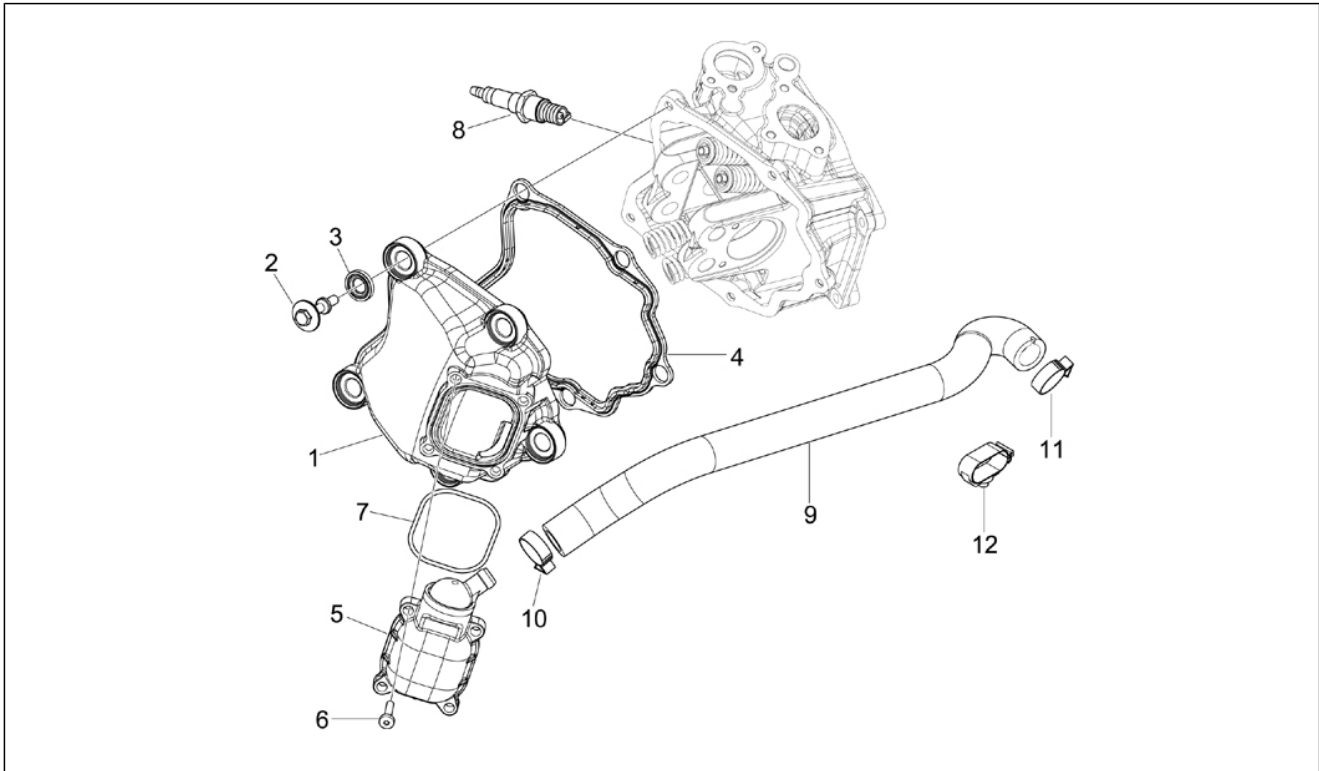

Group	Engine
Code	01.12
Description	Cylinder head cover
Service	1

Pos.	Code	Description	Qty	Variants
1	829534	Head cover	1	
2	872635	Special screw	5	
3	830249	Damper drift	5	
4	829536	Head cover gasket	1	
5	828421	Oil breather valve	1	
6	877136	Self tapping screw M5x20	4	
7	487989	Gasket	1	
8	639687	Spark plug CR8EKB	1	
9	844094	Engine oil breather pipe	1	
11	CM001904	Hose clamp	1	
12	CM006904	Non return spring l=27	1