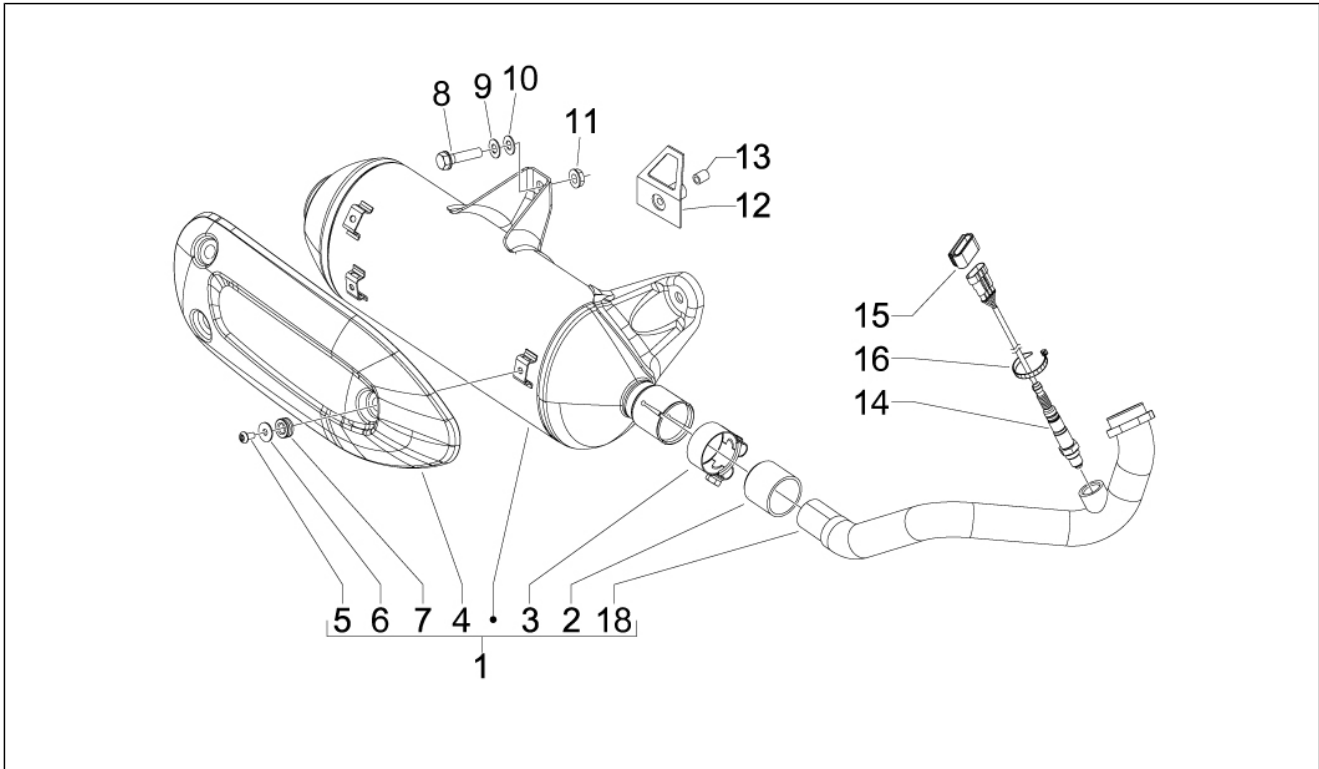

Group	Engine
Code	01.42
Description	Silencer
Service	1

Pos.	Code	Description	Qty	Variants
1	8785375	MARMITTA COMPL.PROTEZIONE	1	
1	8794645	MARMITTA COMPL.PROTEZIONE	1	
2	8263885	Graphite bushing	1	
3	82789R	Hose clamp	1	
4	AP8117266	Exhaust pipe protection	1	
5	842908	screw M5x10	3	
6	844927	Flat washer	3	
7	841782	Fairlead	3	
8	599208	Hex screw M8x30	3	
9	834187	Spring washer 16x8,2x2,2	3	
10	848452	Flat washer 19,3x8,2x2,5	3	
11	436947	Nut	2	
12	AP8119925	Cover	1	
13	873450	Spacer	1	
14	639806	Lamda sensor	1	
15	639632	Instrument support	1	
16	145298	Lock-strap L=180mm	1	
18	847201	Exhaust manifold	1