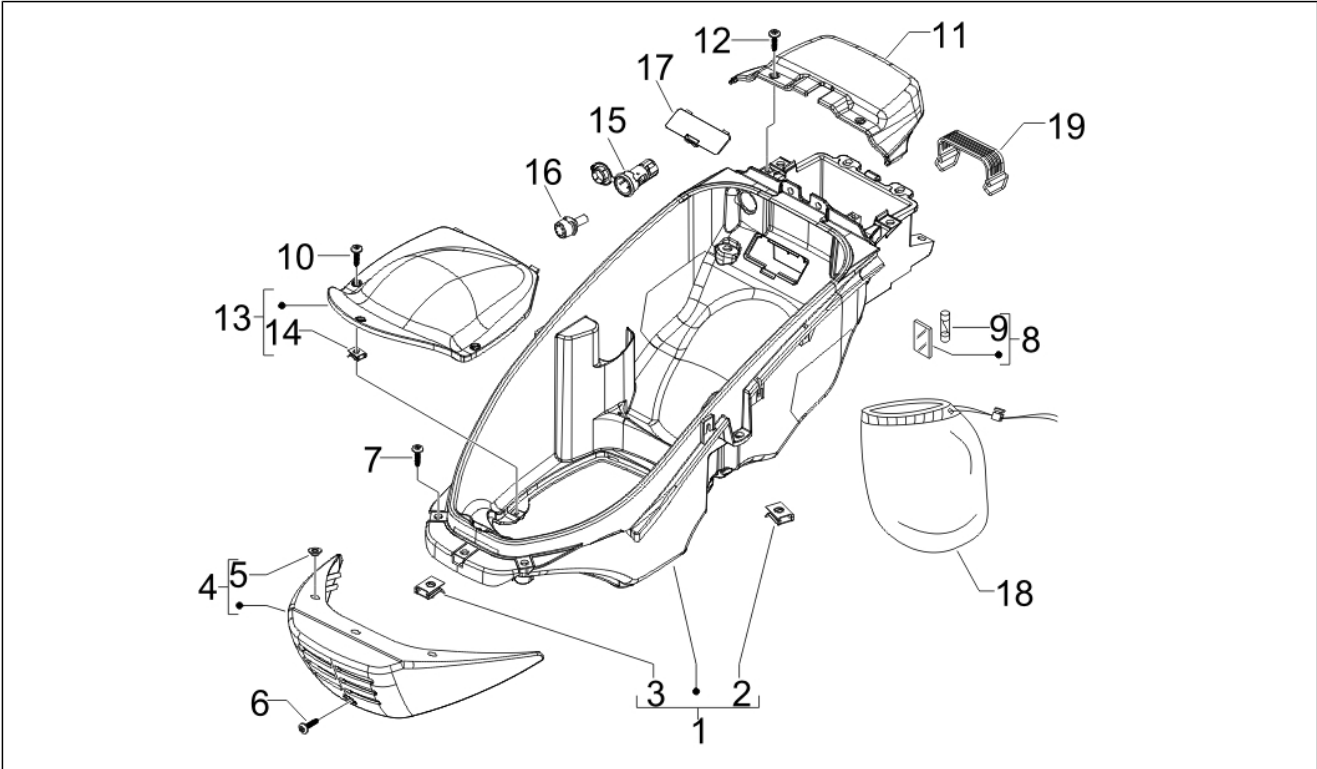

Group	Frame - Plastic parts - Coachwork
Code	02.34
Description	Helmet huosing - Undersaddle
Service	1

Pos.	Code	Description	Qty	Variants
17	576793	Type-testing inspection door	1	
18	623577	Cover helmet	1	
19	090854	Strip	1