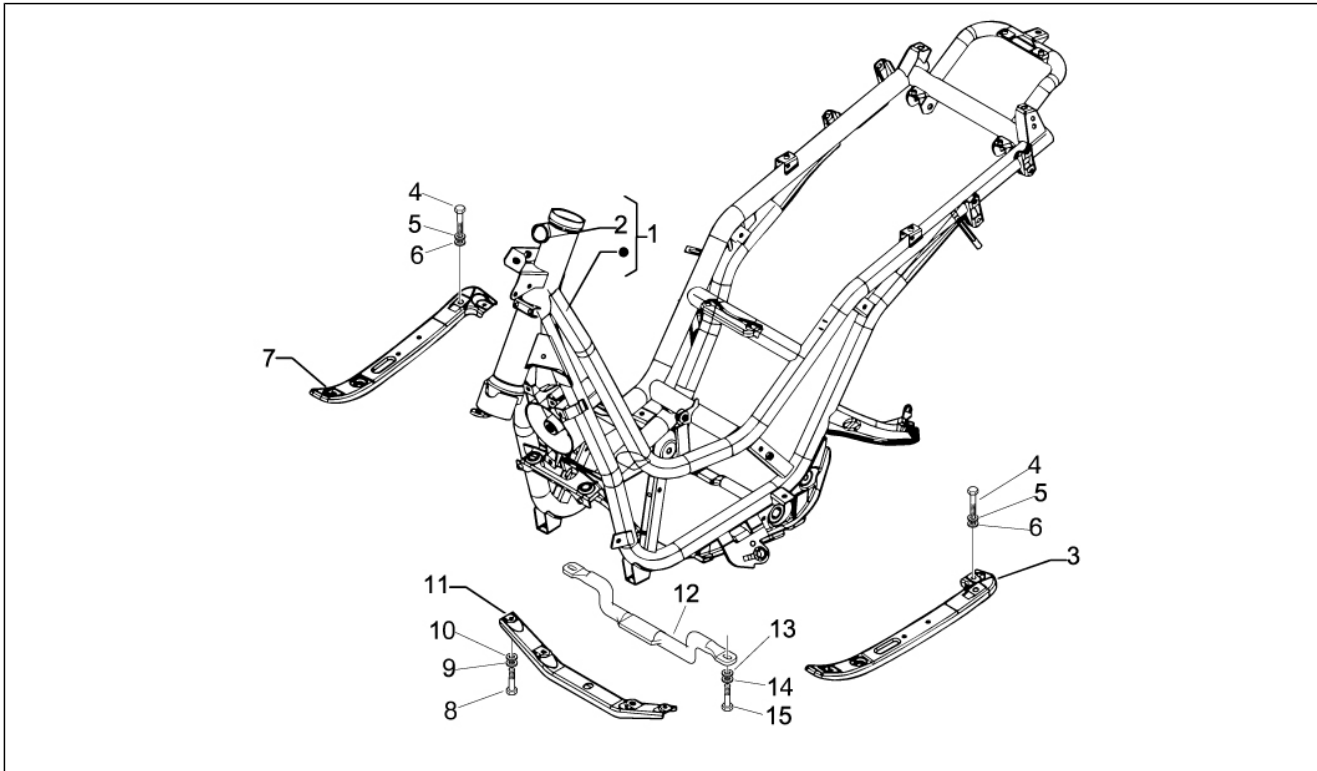

Group	Frame - Plastic parts - Coachwork
Code	02.01
Description	Frame/bodywork
Service	1

Pos.	Code	Description	Qty	Variants
1	6249935	Not available	1	
2	575357	Lock support	1	
3	CM174901	Footrest support left cross pin	1	
4	031088	screw M6x16	4	
5	016406	Spring washer 6,4x11,8x1	4	
6	003056	Flat washer 6,4x12x1	4	
7	CM174902	Footrest support right cross pin	1	
8	031117	Screw m8x18 zn	2	
9	003038	Flat washer 8,4x18x2	2	
10	016408	Spring washer 13,75x8,15x4,5	2	
11	577896	Crosspiece	1	
12	577901	Crosspiece	1	
13	016408	Spring washer 13,75x8,15x4,5	2	
14	003038	Flat washer 8,4x18x2	2	
15	031117	Screw m8x18 zn	2