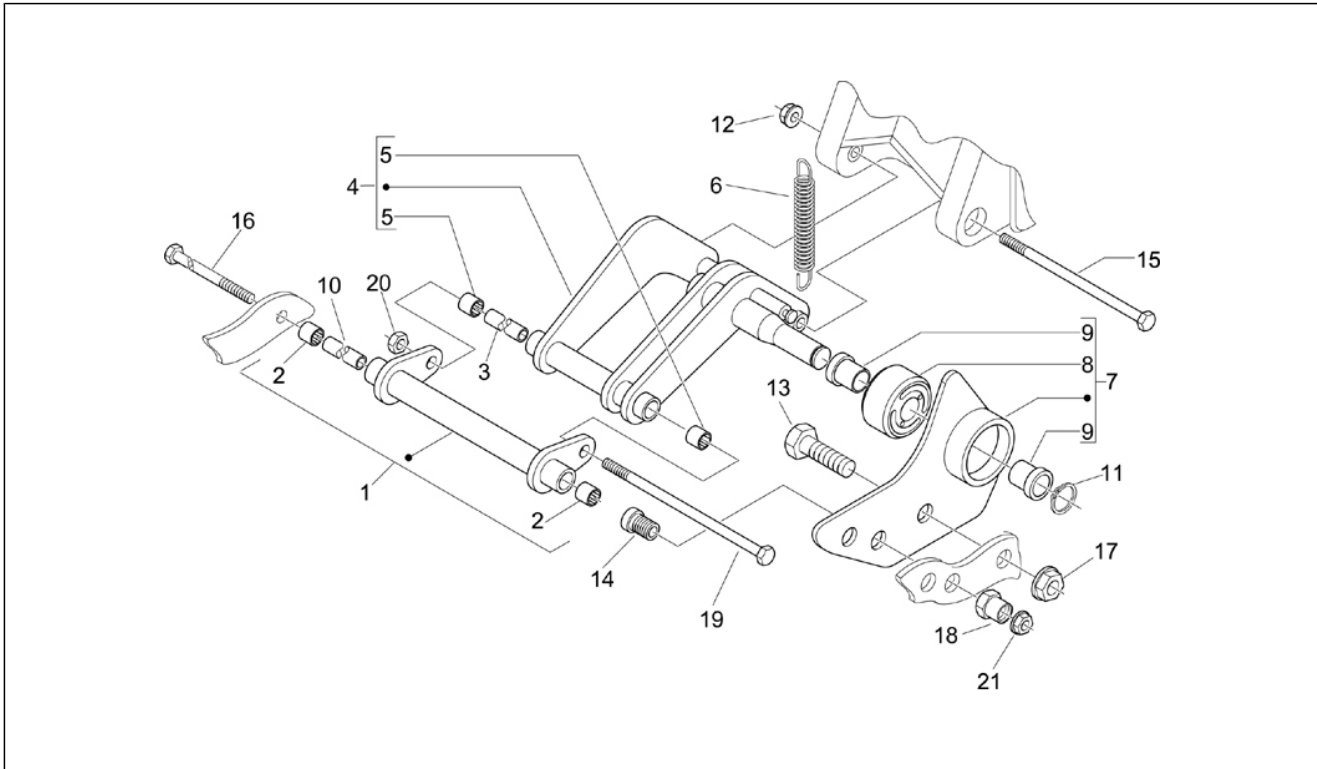

Group	Suspensions - Wheels
Code	04.01
Description	Swinging arm
Service	1

Pos.	Code	Description	Qty	Variants
1	56443R	Chassis side swinging arm	0	
2	597374	Roller cage	2	
3	CM067801	Spacer L=183 mm	1	
4	56338R	BRACCIO OSCILL.LATO MOTORE COMPL.	1	
5	597374	Roller cage	2	
6	597490	Spring	1	
7	600537	Bracket	1	
8	272750	Silent-block	1	
9	273460	Bush	2	
9	597317	Bush	2	
10	CM067803	Spacer L=228 mm	1	
11	006416	Circlip	1	
12	564878	Nut	1	
13	597893	Hex socket screw	1	
14	597774	Bush	1	
15	597081	screw	1	
16	597080	Hex socket screw	1	
17	564878	Nut	1	
18	564611	Nut m22x2 h=8	1	
19	271807	Hex screw M10x202	1	
20	002440	Self locking nut M10	1	
21	002440	Self locking nut M10	1