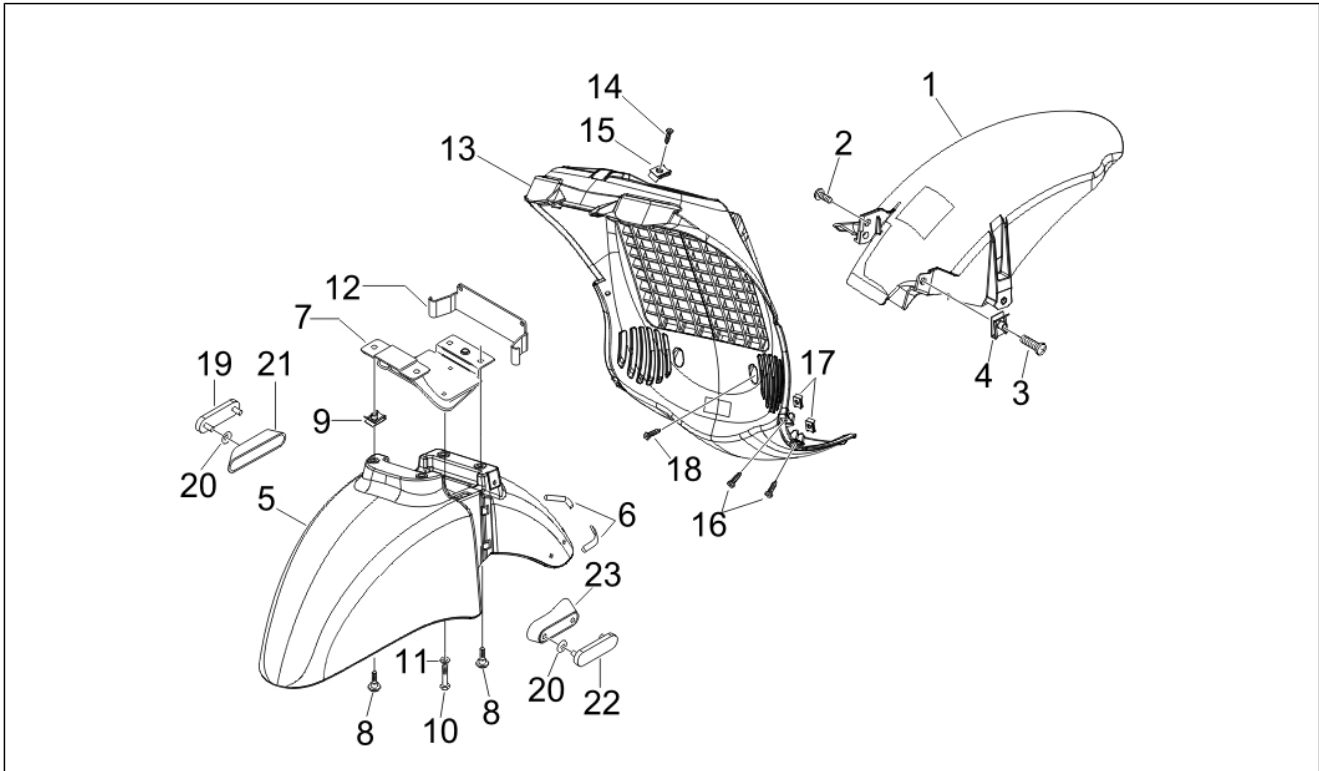

Group	Frame - Plastic parts - Coachwork
Code	02.33
Description	Wheel huosing - Mudguard
Service	1

Pos.	Code	Description	Qty	Variants
15	254485	Spring plate M6	1	
16	258249	screw 4,2x19	4	
17	CM017410	Spring plate	4	
18	272836	Screw M6x16	2	
19	584078	Bracket	1	
20	584079	Bracket	1	
21	584083	Catadiottro laterale SX	1	
22	584084	Catadiottro laterale DX	1	
23	181351	Spring plate	1