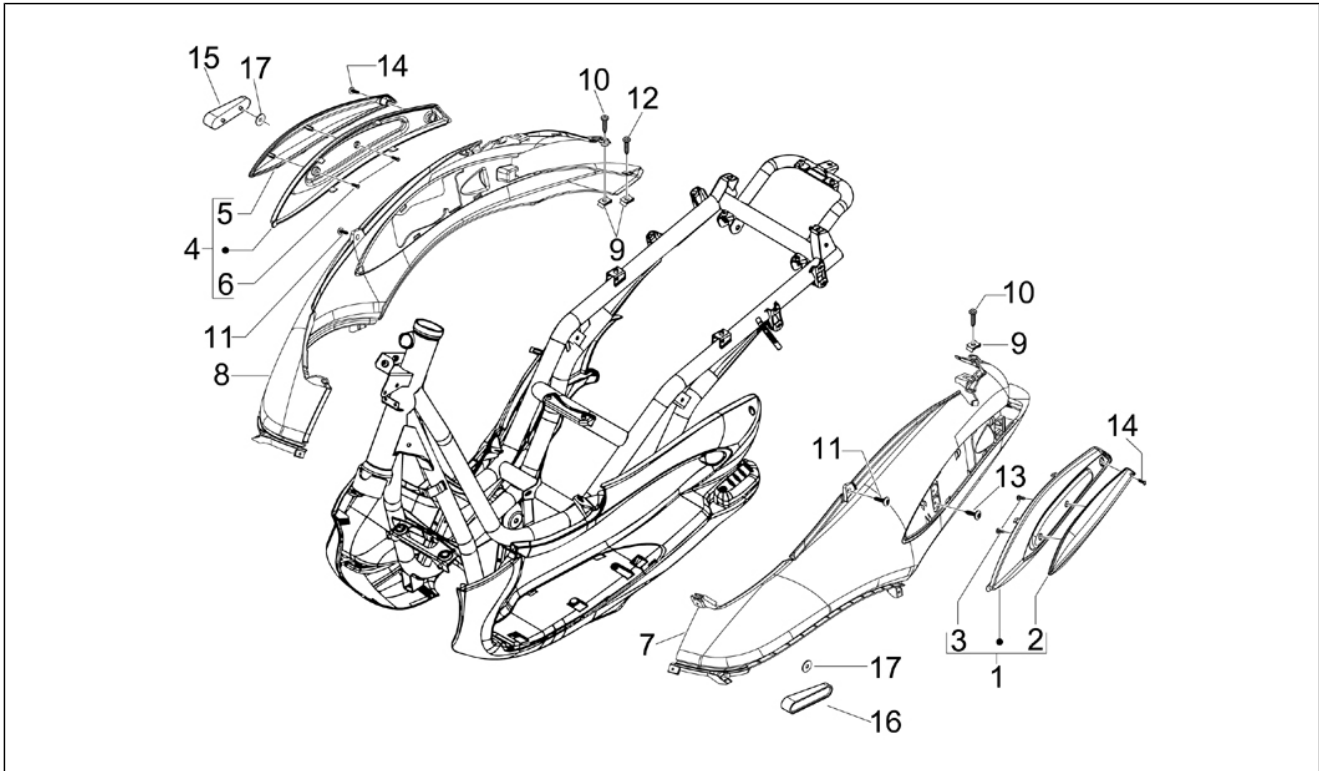

Group	Frame - Plastic parts - Coachwork
Code	02.32
Description	Side cover - Spoiler
Service	1

Pos.	Code	Description	Qty	Variants
1	CM016901000C	Left rubber buffer frame	1	Vehicle colour:Light metallized gray[711/B] Vehicle colour:Competition Black[98/A] Vehicle colour:Pearl White[566] Vehicle colour:Midnight Blue[222/A] Vehicle colour:Competition Black[98/A] Vehicle colour:Midnight Blue[222/A] Vehicle colour:Pearl White[566] Vehicle colour:Light metallized gray[711/B] Vehicle colour:Metallized Red[849/A]
2	CM017101000C	Bumper	1	Vehicle colour:Light metallized gray[711/B] Vehicle colour:Competition Black[98/A] Vehicle colour:Pearl White[566] Vehicle colour:Midnight Blue[222/A] Vehicle colour:Competition Black[98/A] Vehicle colour:Midnight Blue[222/A] Vehicle colour:Pearl White[566] Vehicle colour:Light metallized gray[711/B] Vehicle colour:Metallized Red[849/A]
3	259348	Cap screw+shank	2	
4	CM016902000C	Left rubber buffer frame	1	Vehicle colour:Light metallized gray[711/B] Vehicle colour:Competition Black[98/A] Vehicle colour:Pearl White[566] Vehicle colour:Midnight Blue[222/A] Vehicle colour:Competition Black[98/A] Vehicle colour:Midnight Blue[222/A] Vehicle colour:Pearl White[566] Vehicle colour:Light metallized gray[711/B] Vehicle colour:Metallized Red[849/A]
5	CM017102000C	Bumper	1	Vehicle colour:Light metallized gray[711/B] Vehicle colour:Competition Black[98/A] Vehicle colour:Pearl White[566] Vehicle colour:Midnight Blue[222/A] Vehicle colour:Competition Black[98/A] Vehicle colour:Midnight Blue[222/A] Vehicle colour:Pearl White[566] Vehicle colour:Light metallized gray[711/B]