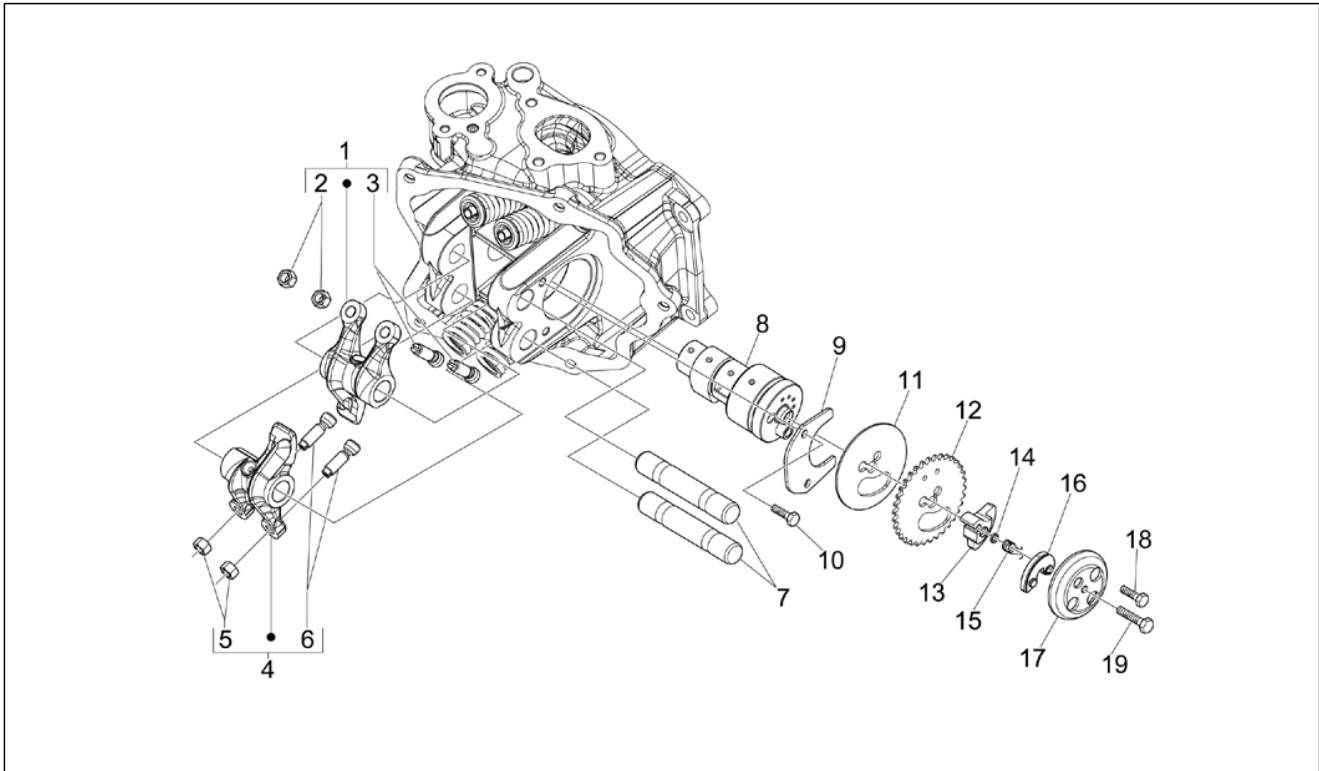

Group	Engine
Code	01.11
Description	Rocking levers support unit
Service	1

Pos.	Code	Description	Qty	Variants
1	484739	Rocker arm inlet	1	
1	4847395	Rocker arm assy., inlet	1	
2	484819	Nut	2	
3	82817R	Adjuster screw	2	
4	484740	Rocker arm exhaust	1	
4	4847405	Rocker arm assy., exhaust	1	
5	484819	Nut	2	
6	82817R	Adjuster screw	2	
7	486343	Rocker arms axis	2	
8	8759585	Camshaft axle with U.P.	1	
9	877309	Camshaft plate	1	
10	484123	Screw w/ flange	2	
11	877310	Washer	1	
12	877308	Timing system gear	1	
13	486331	Decompressor counterweight	1	
14	487833	Gasket	1	
15	486974	Spring	1	
16	829139	Decompression counterweight	1	
16	8291395	Decompression counterweight	1	
17	826396	Decompression bell	1	
17	880651	Decompression bell	1	
18	018538	Hex socket screw M5x30	1	
19	414838	screw M6x35	1