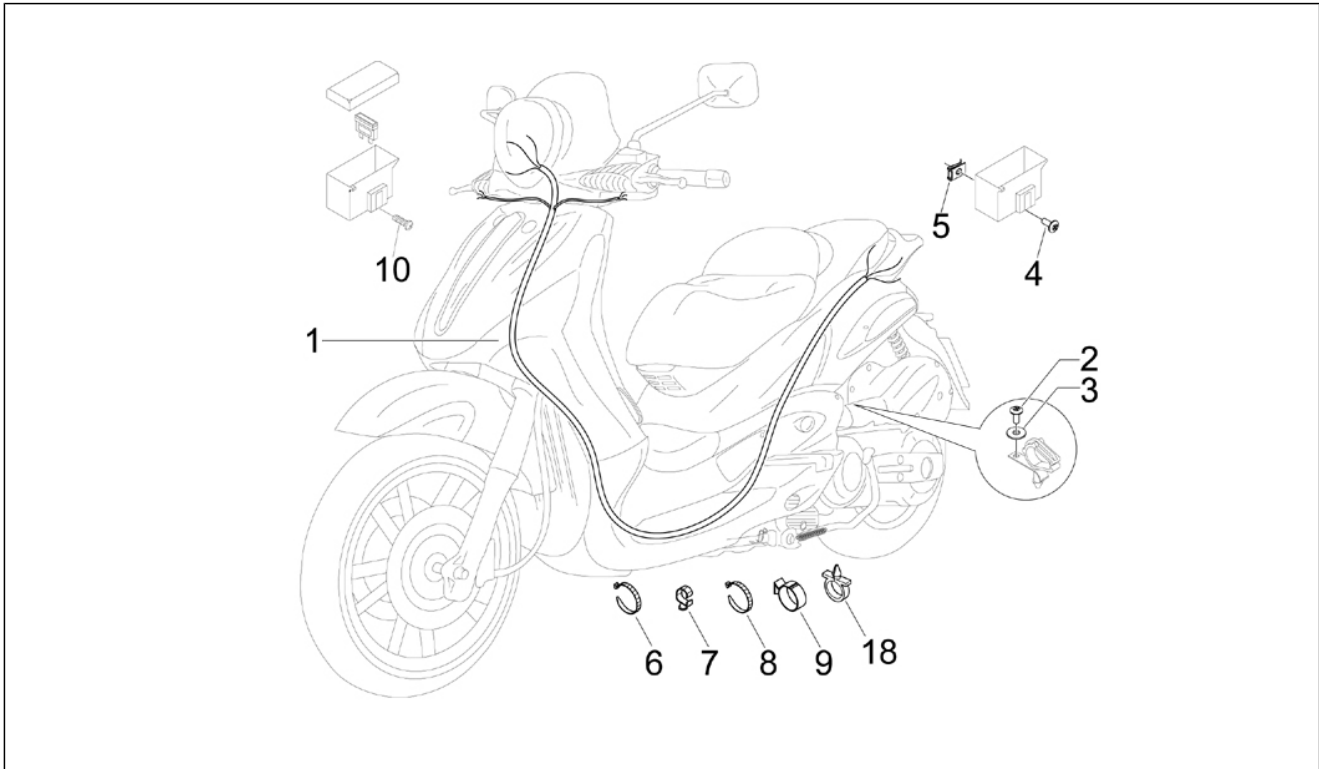

Group	Electrical system
Code	06.08
Description	Main cable harness
Service	1

Pos.	Code	Description	Qty	Variants
1	641780	***WIRING HARNESS	1	
2	581190	Fuse holder	3	
3	581191	Plug	1	
4	252945	Fuse 7,5A	5	
4	290860	Fuse 15A	2	
4	292507	Fuse 10A	2	
4	581440	Fuse 30A	1	
5	145298	Lock-strap L=180mm	2	
6	581424	Ground cable	1	
7	013880	Flat washer 16x6,5x1,5	1	
8	145298	Lock-strap L=180mm	2	
9	270793	TBIC Screw 3,8x16	2	
10	259349	Screw M4,2x13	1	
18	217280	Hose clamp	1