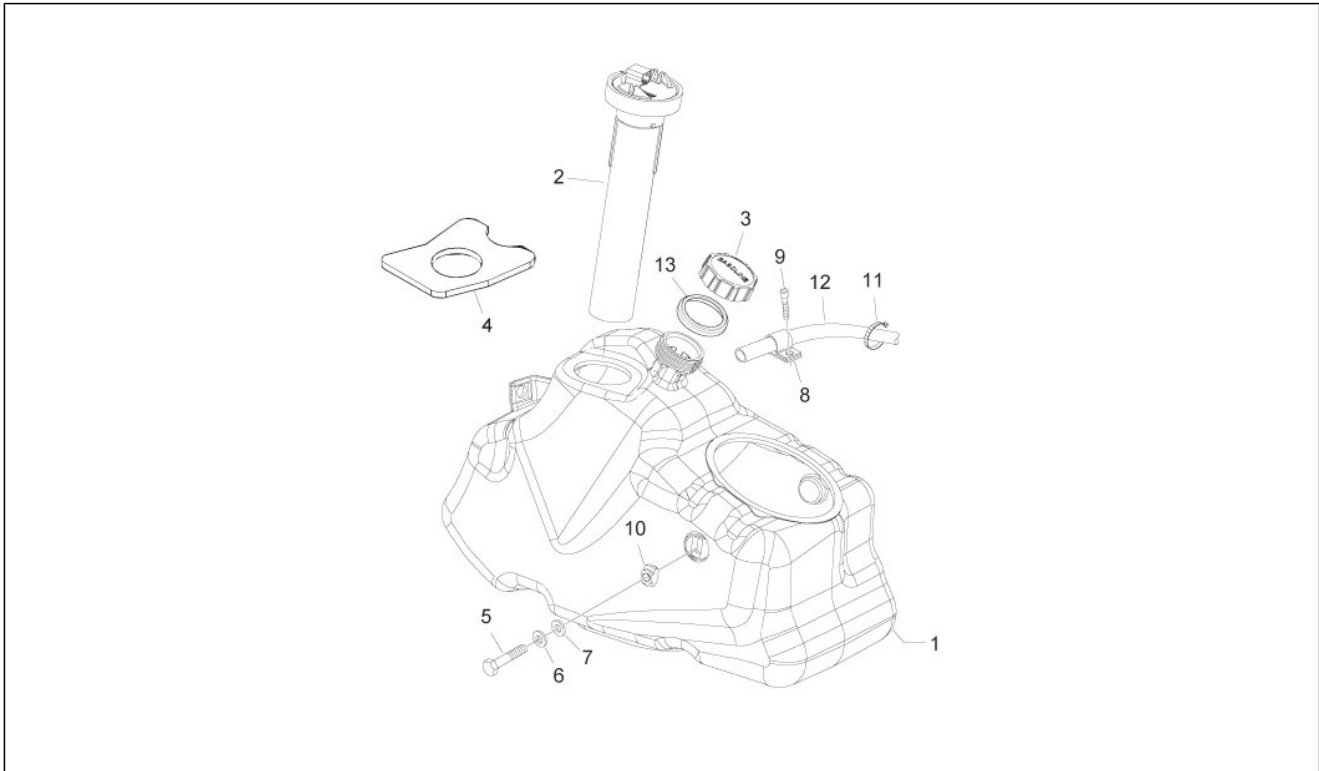

Group	Frame - Plastic parts - Coachwork
Code	02.47
Description	Fuel tank
Service	1

Pos.	Code	Description	Qty	Variants
1	654592	Fuel tank	1	
2	CM025711	Fuel level probe	1	
3	656022	Plug	1	
4	577133	Fuel recovery tank	1	
5	031086	Screw m6x12	2	
6	268304	Flat washer 6,5x21	2	
7	078307	Washer	1	
8	623743	Hose clamp	1	
9	031088	screw M6x16	1	
10	463195	Elastic drift	1	
11	257134	Lock-strap L=277	1	
12	CM011904	Tank breather pipe	1	
13	656003	Gasket	1