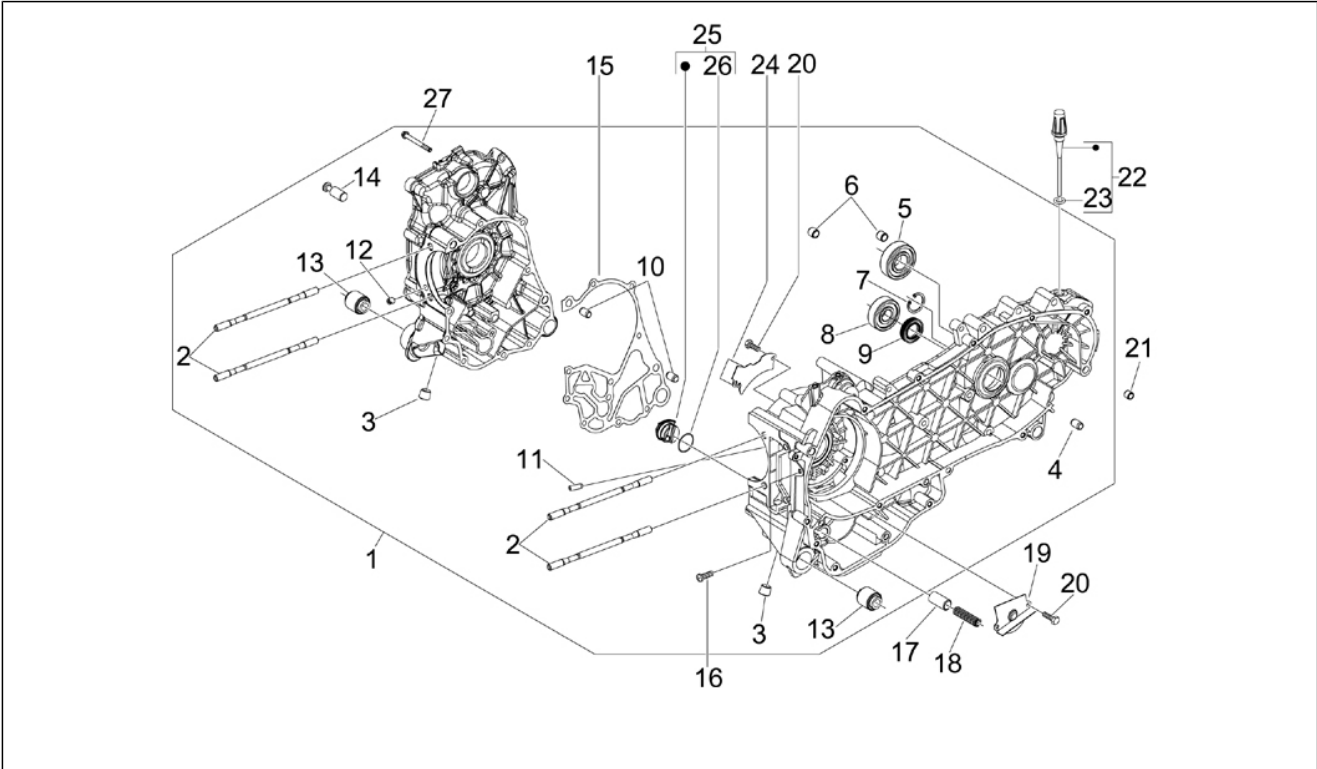

Group	Engine
Code	01.05
Description	Crankcase
Service	1

Pos.	Code	Description	Qty	Variants
26	431065	Gasket	1	
27	432142	screw M6x60	10