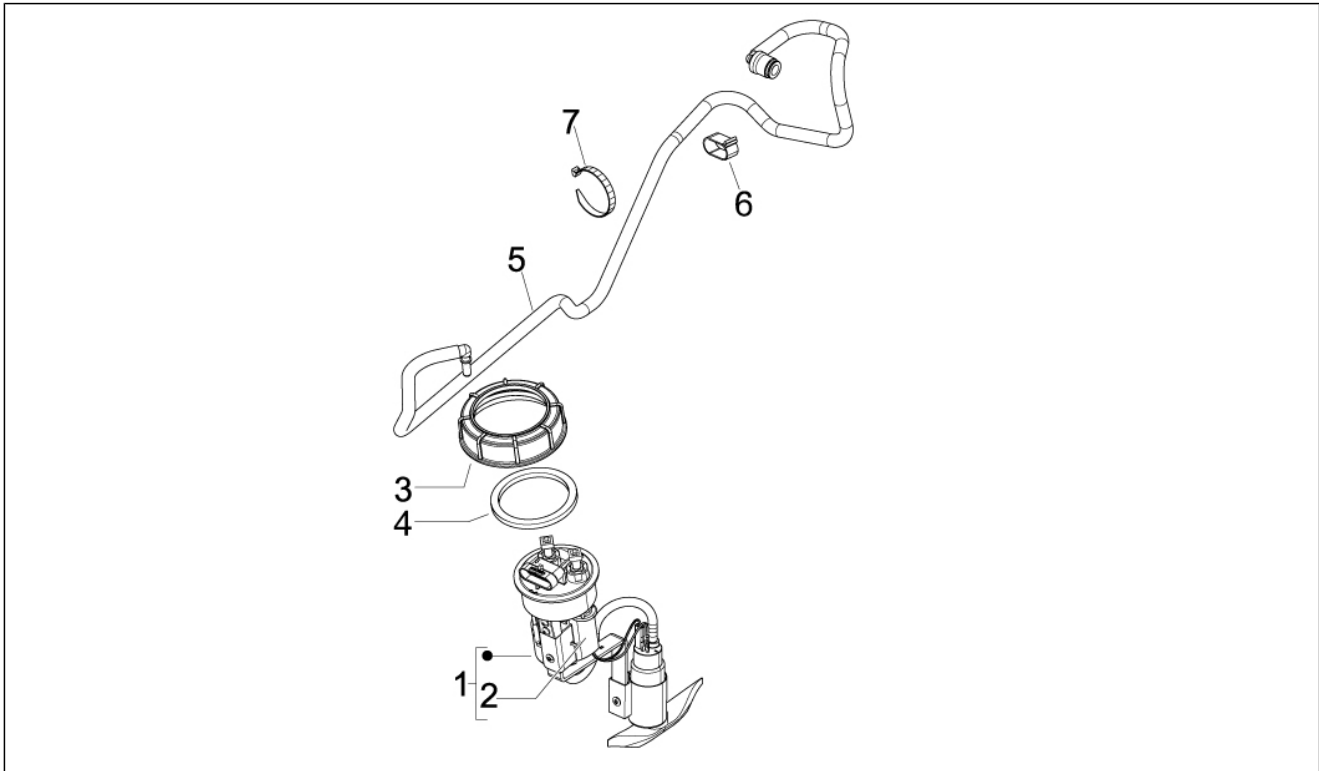

Group	Frame - Plastic parts - Coachwork
Code	02.53
Description	Supply system
Service	1

Pos.	Code	Description	Qty	Variants
1	640517	Fuel pump cpl.	1	
2	639357	Fuel pump filter	1	
3	576546	Ring nut	1	
4	656003	Gasket	1	
5	654595	Fuel pipe complete with joints	1	
6	CM006905	Non return spring L=12	1	
7	145298	Lock-strap L=180mm	2