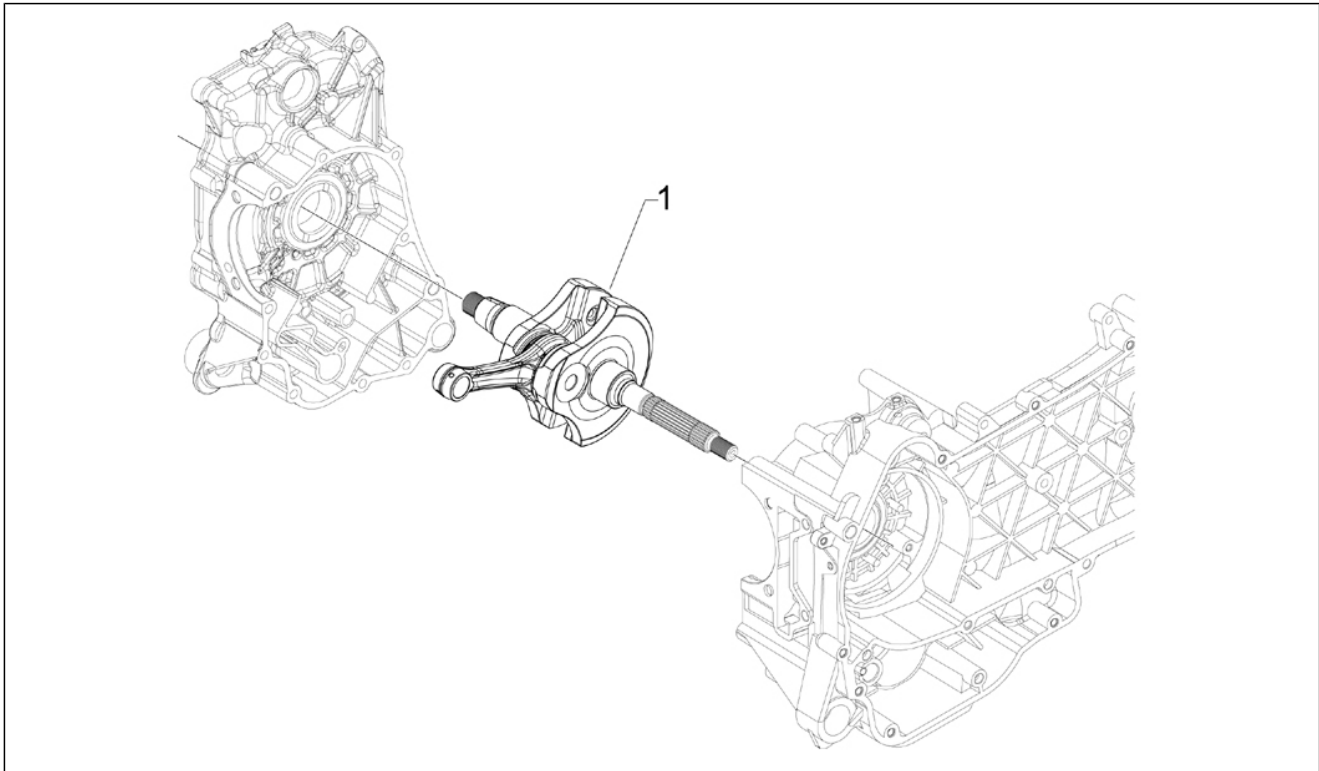

Group	Engine
Code	01.06
Description	Crankshaft
Service	1

Pos.	Code	Description	Qty	Variants
	B0139460001	Crankshaft assembly Cat.1	1	
	B0139460002	Crankshaft assembly Cat.2	1	
1	8729755001	Crankshaft assembly Cat.1	1	
1	8729755002	Crankshaft assembly Cat.2	1