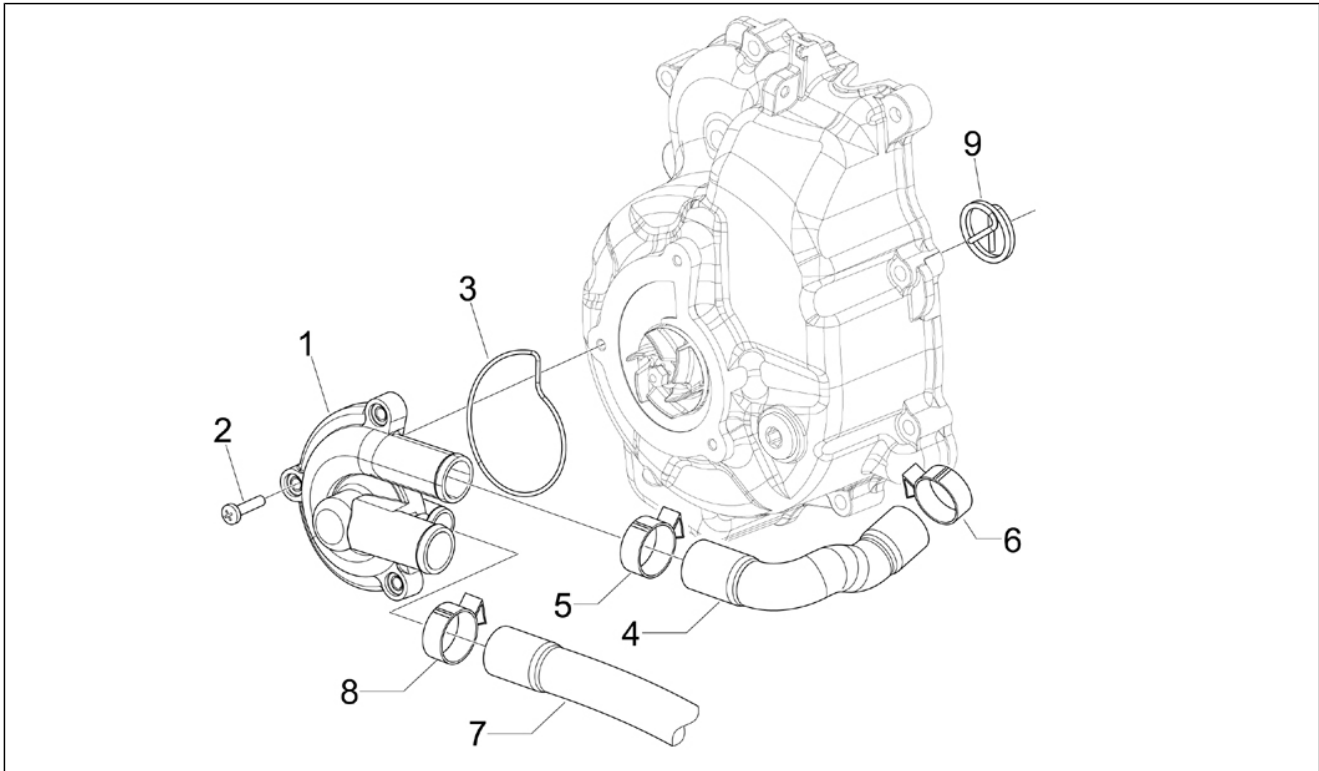

Group	Engine
Code	01.19
Description	Cooler pump
Service	1

Pos.	Code	Description	Qty	Variants
1	877528	Water pump cover	1	
2	828662	Screw M5x22	3	
3	485080	O-ring	1	
4	841130	Pump-cylinder hose	1	
5	CM001922	Hose clamp	1	
6	CM001922	Hose clamp	1	
7	847718	By-pass pipe	1	
8	CM001904	Hose clamp	1	
9	842390	Drive key	1