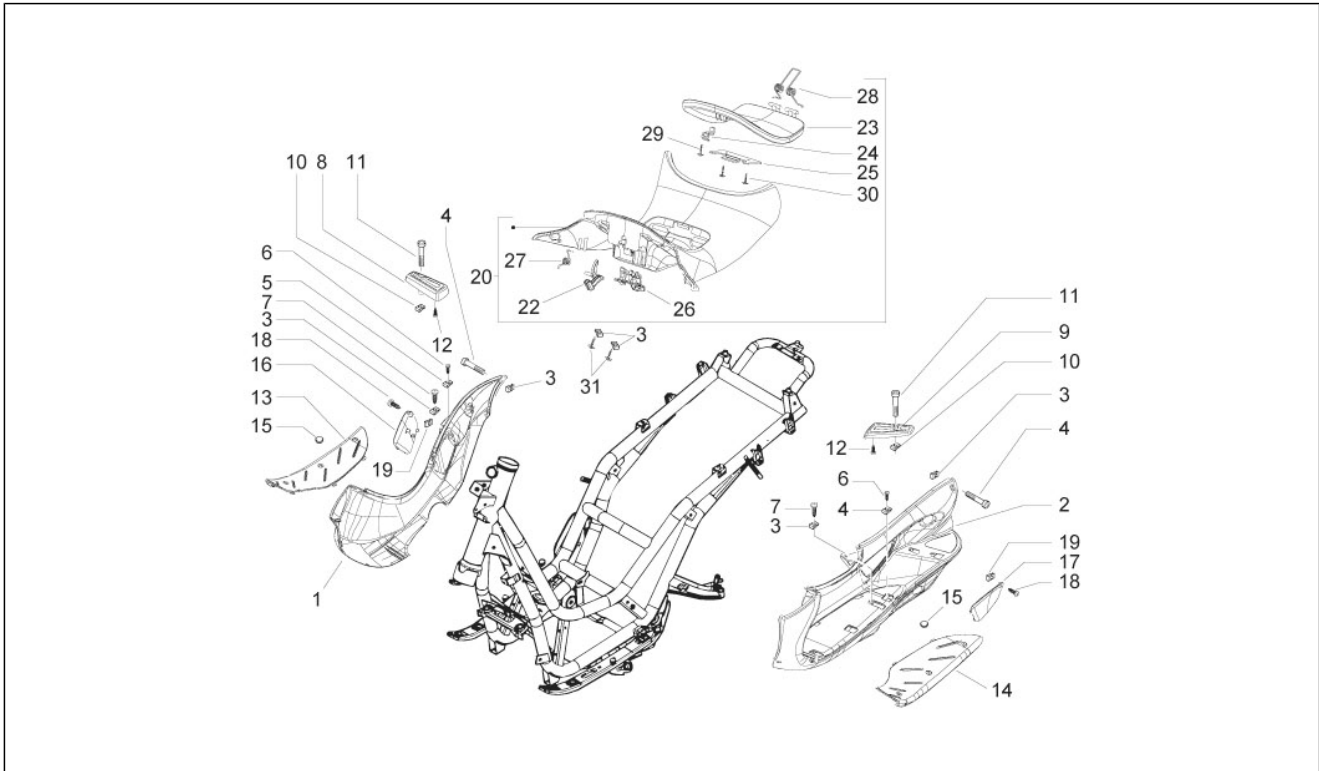

Group	Frame - Plastic parts - Coachwork
Code	02.31
Description	Central cover - Footrests
Service	1

Pos.	Code	Description	Qty	Variants
24	299689	Square	1	
25	575605	Plate	1	
26	620491	Maintenance	1	
27	575604	Spring	1	
28	621507	Spring	1	
29	297498	Self tapping screw M3,5x13	1	
30	576189	Screw d4,2x16	4	
31	259349	Screw M4,2x13	2