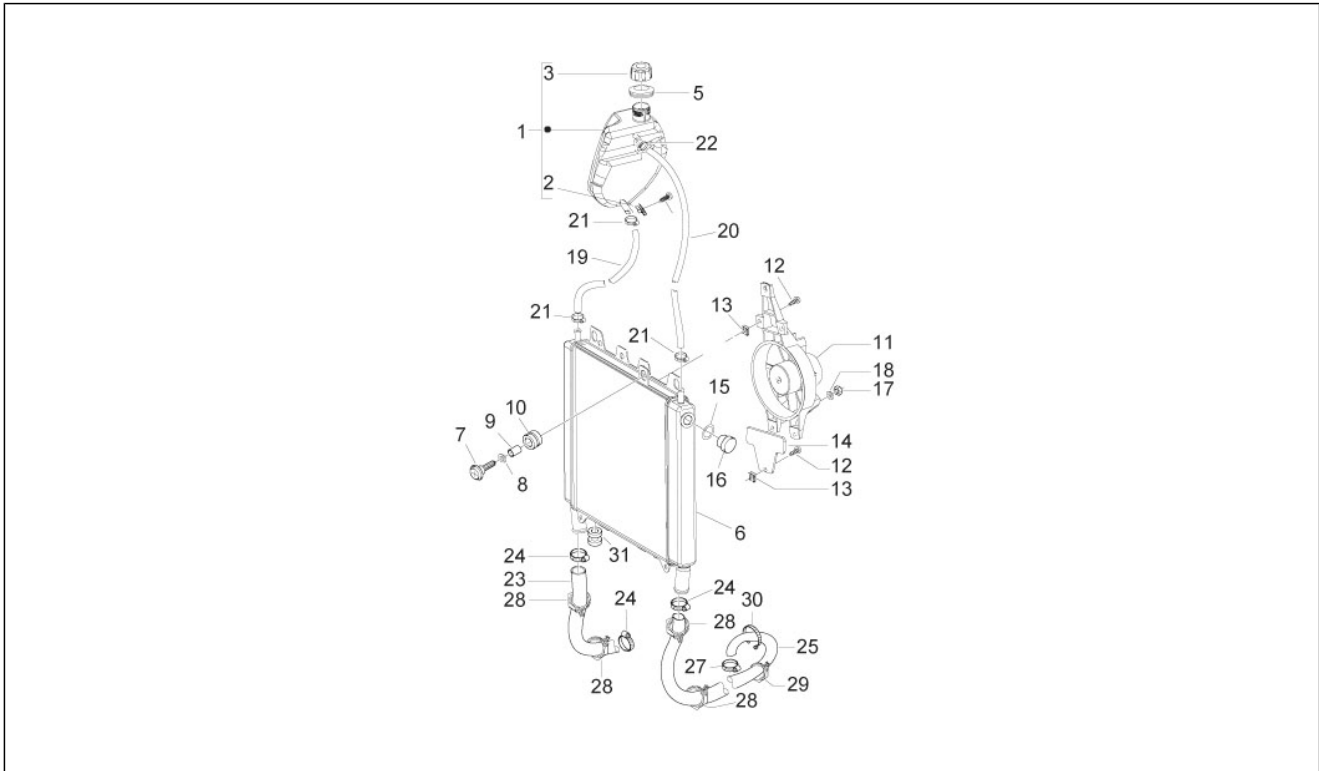

Group	Frame - Plastic parts - Coachwork
Code	02.55
Description	Cooling system
Service	1

Pos.	Code	Description	Qty	Variants
1	624598	Coolant tank	1	
2	254485	Spring plate M6	3	
3	623673	Expansion tank plug	1	
5	620737	Fuel tank gasket	1	
6	656528	Water cooler	1	
7	259830	Screw m6x22	1	
8	013092	Washer d6,2x20x1	1	
9	273288	Spacer	1	
10	351782	Upper rubber	1	
11	58170R	Electric fan	1	
12	272836	Screw M6x16	3	
13	254485	Spring plate M6	1	
14	620672	Support	1	
15	168077	Copper gasket	1	
16	621365	Cover	1	
17	195482	Self locking nut M6	2	
18	013880	Flat washer 16x6,5x1,5	2	
19	624597	***RETUN PIPE B250	1	
20	CM007015	Cooler-tank return pipe	1	
21	CM001914	Hose clamp	3	
22	CM001904	Hose clamp	1	
23	656442	***PUMP RADIATOR JOINT PIPE	1	
24	CM001915	Hose clamp	2	
25	623949	Head coupling tube	1	
27	CM001922	Hose clamp	2	
28	CM006903	Pipes/cables retainer spring	4	
29	582153	Non return spring	1	
30	145298	Lock-strap L=180mm	1