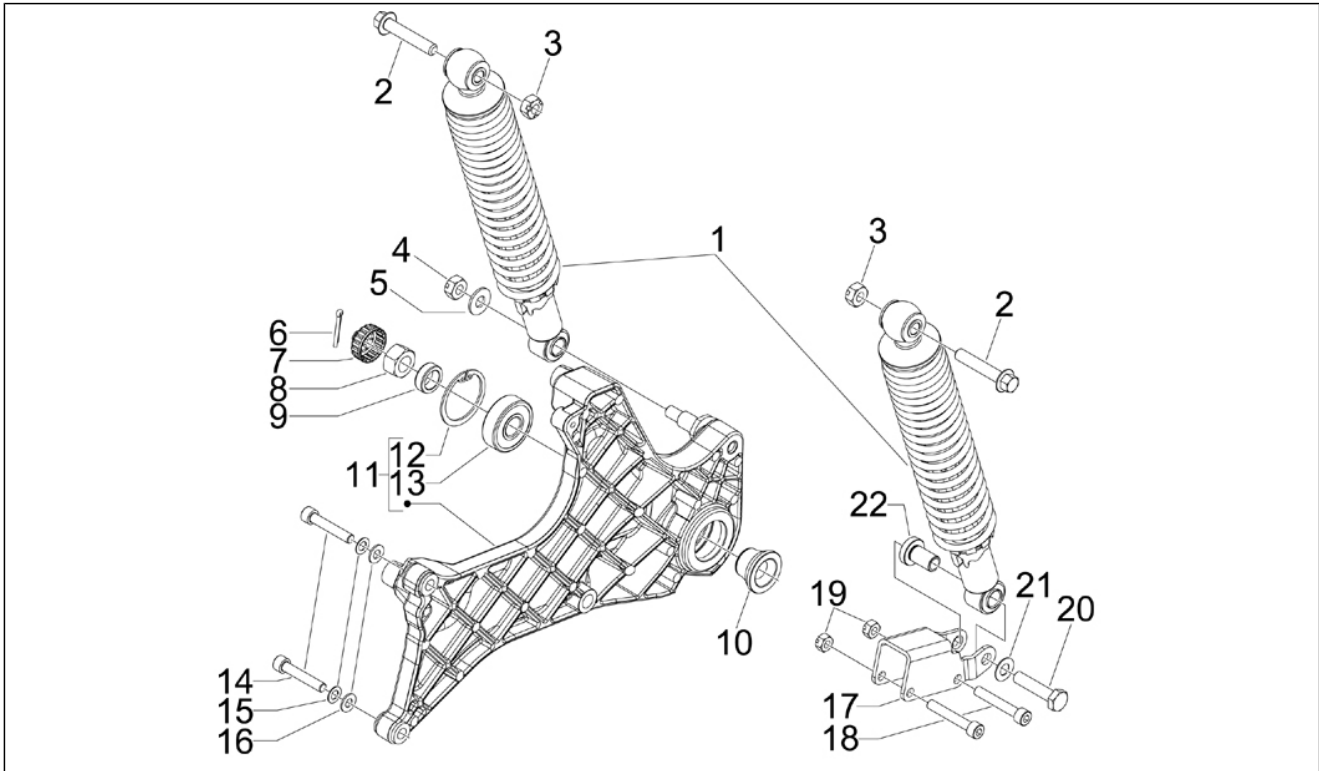

Group	Suspensions - Wheels
Code	04.10
Description	Rear suspension - Shock absorber/s
Service	1

Pos.	Code	Description	Qty	Variants
1	601014	AMMORTIZZATORE POST.COMPL. (KAYABA)	2	
2	268158	Screw w/ flange M10	2	
3	002440	Self locking nut M10	1	
4	002440	Self locking nut M10	1	
5	016627	Washer	1	
6	012789	Split pin	1	
7	194423	Cappello ferma dado	1	
8	563728	Nut M16x13	1	
9	597528	Spacer	1	
10	848039	Wheel spacer	1	
11	599867	Suspension arm	1	
12	006647	Circlip	1	
13	82545R	Ball bearing	1	
14	826298	Hex socket screw	2	
15	013776	Washer	2	
16	709047	Spring washer	2	
17	597979	plate	1	
18	844483	Hex socket screw M8x50	2	
19	195483	Nut M8	2	
20	030098	Screw m10x45	1	
21	709646	Washer	1	
22	597980	Bush	1