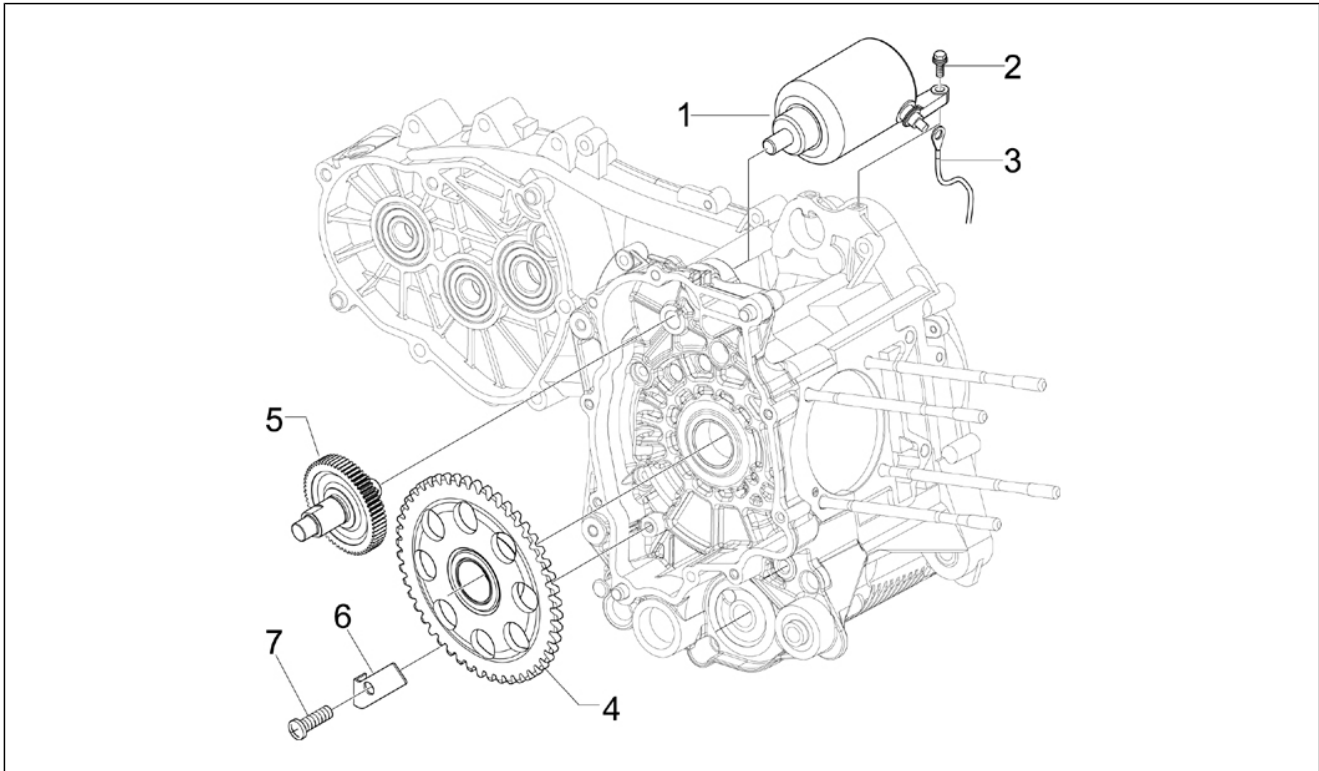

Group	Engine
Code	01.20
Description	Stater - Electric starter
Service	1

Pos.	Code	Description	Qty	Variants
1	58142R	Starter motor	1	
2	414837	Screw w/ flange M6x25	2	
3	639734	Relay-starter motor cable	1	
4	82737R	Starter motor gear	1	
5	8427035	Starter motor gear	1	
6	848724	Ring container lamination	1	
7	008375	screw M6x14	1