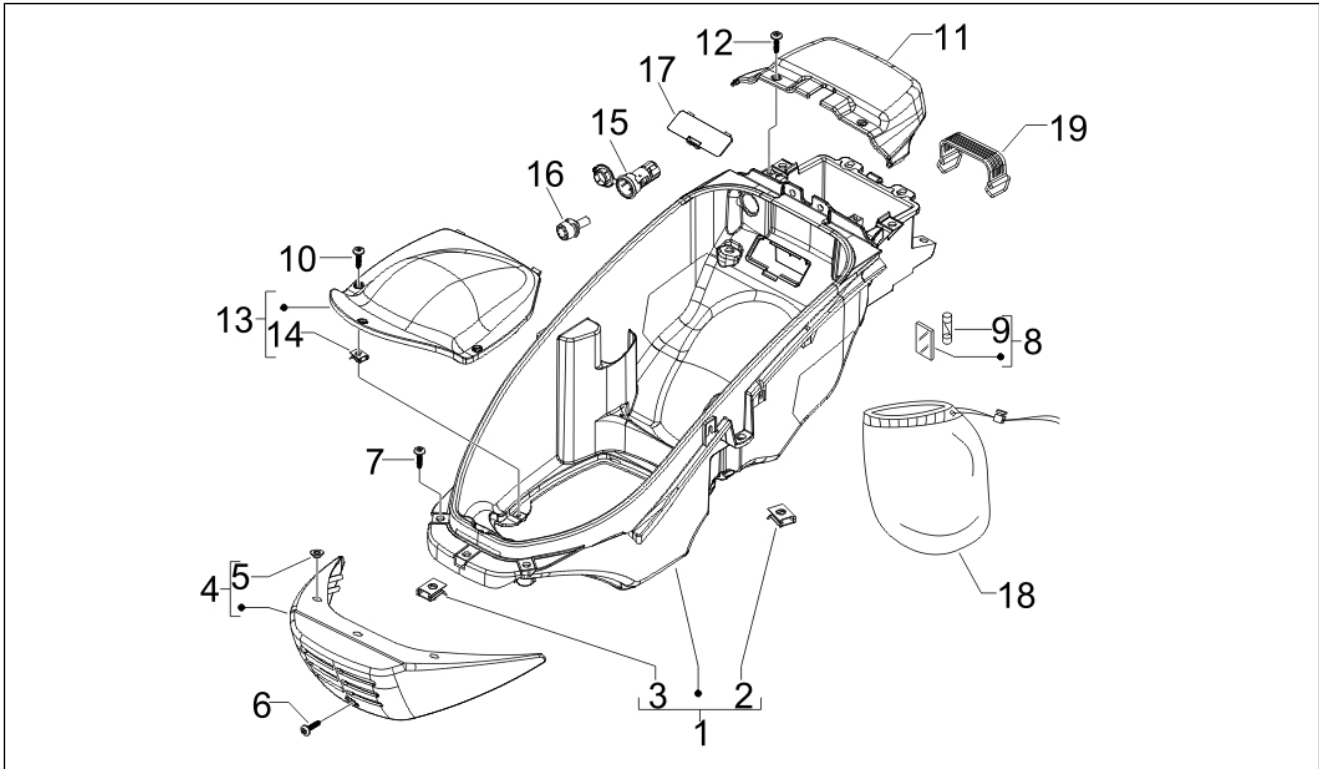

Group	Frame - Plastic parts - Coachwork
Code	02.34
Description	Helmet huosing - Undersaddle
Service	1

Pos.	Code	Description	Qty	Variants
1	621729	Helmet compartment	1	
2	CM017410	Spring plate	5	
3	254485	Spring plate M6	9	
4	576377000C	Undersaddle lock	1	Vehicle colour: Pearl White[566] Vehicle colour: Light metallized gray[711/B] Vehicle colour: Competition Black[98/A] Vehicle colour: Midnight Blue[222/A] Vehicle colour: Competition Black[98/A] Vehicle colour: Pearl White[566] Vehicle colour: Light metallized gray[711/B] Vehicle colour: Metallized Red[849/A] Vehicle colour: Midnight Blue[222/A]
5	830056	Knurled bushing	3	
6	258249	screw 4,2x19	2	
7	272836	Screw M6x16	8	
8	293154	Ceiling bowl	1	
9	071633	Torpedo shaped lamp 12V-5W	1	
10	270723	Self tapping screw	3	
11	620756000C	Battery cover	1	Vehicle colour: Pearl White[566] Vehicle colour: Light metallized gray[711/B] Vehicle colour: Competition Black[98/A] Vehicle colour: Midnight Blue[222/A] Vehicle colour: Competition Black[98/A] Vehicle colour: Pearl White[566] Vehicle colour: Light metallized gray[711/B] Vehicle colour: Metallized Red[849/A] Vehicle colour: Midnight Blue[222/A]
12	258249	screw 4,2x19	2	
13	623958	Carburettor cover	1	
14	230359	Spring plate	4	
15	294770	LV socket 12V	1	
16	581412	Cover	2