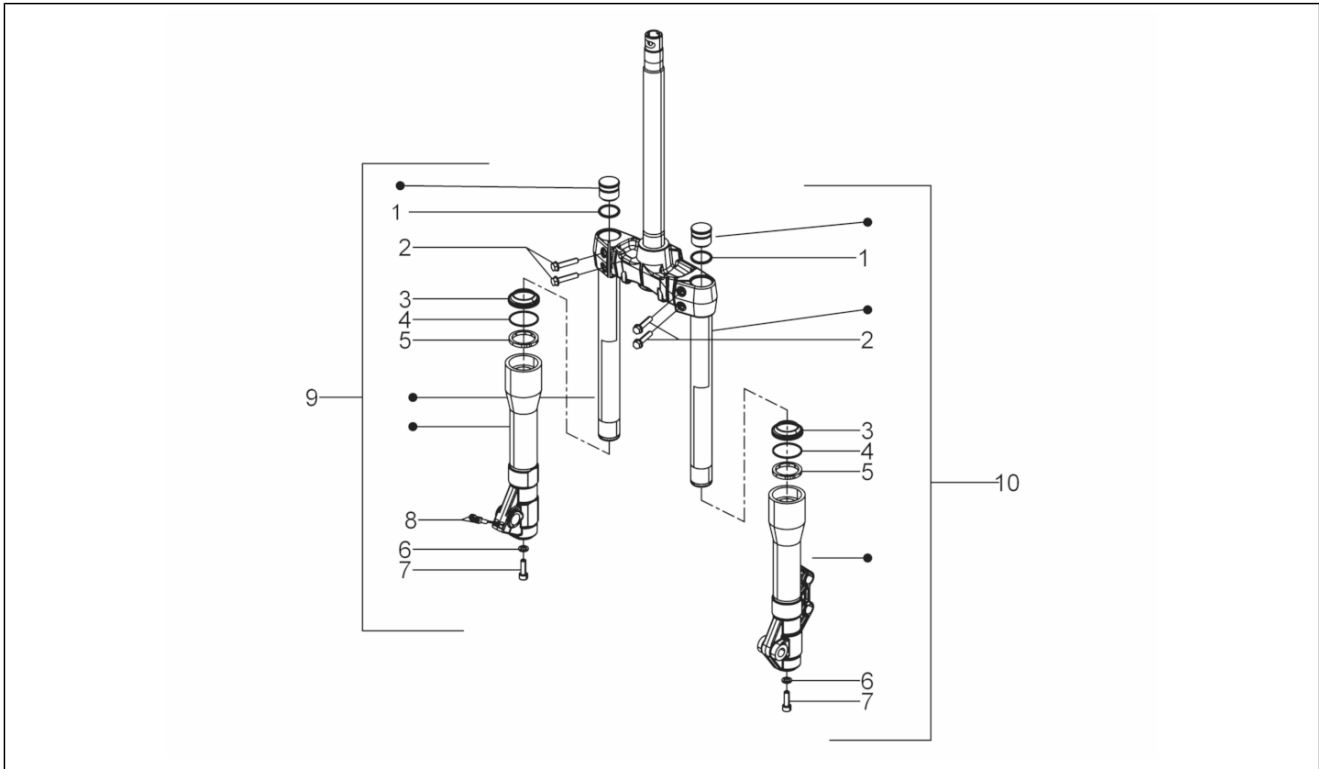

Group	Suspensions - Wheels
Code	04.07
Description	Componenti della forcella (Mingxing)
Service	1

Pos.	Code	Description	Qty	Variants
1	665784	O RING FORCELLA (RICAMBI - MANGXING)	2	
2	665781	VITE TESTA ESAG. (RICAMBI - MINGXING)	4	
3	665788	PARAPOLVERE FORCEL. (MINGXING - RICAMBI)	2	
4	665676	ANELLO ELASTICO (MINGXING RICAMBI)	2	
5	665683	PARAOLIO FORCELLA (MINGXING - RICAMBI)	2	
6	665677	GUARNIZIONE (MINGXING - RICAMBI)	2	
7	665678	VITE (RICAMBI MINGXING)	2	
8	665777	VITE (RICAMBI MINGXING)	2	
9	665789	GAMBALE DX. COMPL. (RICAMBI - MINGXING)	1	
10	665780	GAMBALE SX. COMPL. (MINGXING)	1