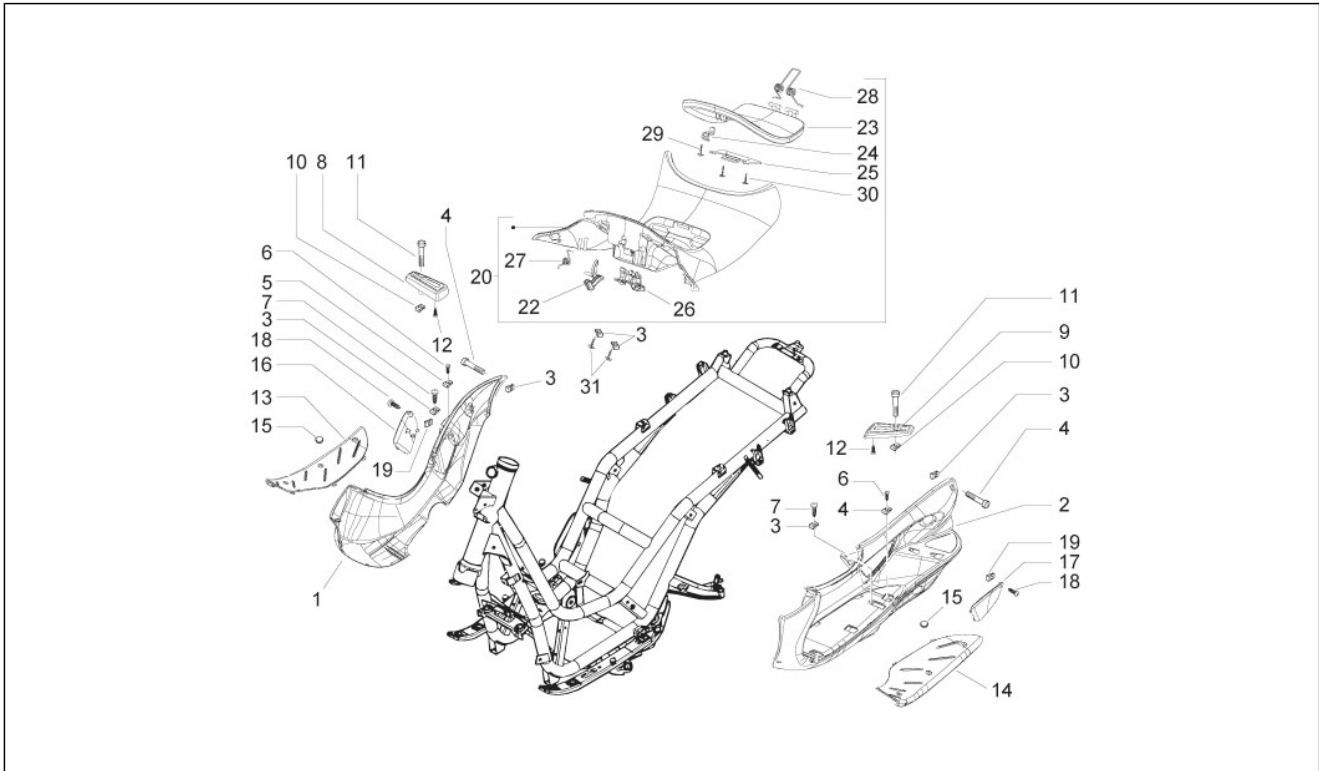

Group	Frame - Plastic parts - Coachwork
Code	02.31
Description	Central cover - Footrests
Service	1

Pos.	Code	Description	Qty	Variants
3	CM017410	Spring plate	6	
4	258249	screw 4,2x19	4	
5	254485	Spring plate M6	2	
6	575249	Screw with tang M6	4	
7	259349	Screw M4,2x13	2	
8	CM014402000C	RH rear footrest	1	Vehicle colour:Light metallized gray[711/B] Vehicle colour:Competition Black[98/A] Vehicle colour:Pearl White[566] Vehicle colour:Midnight Blue[222/A] Vehicle colour:Competition Black[98/A] Vehicle colour:Midnight Blue[222/A] Vehicle colour:Pearl White[566] Vehicle colour:Light metallized gray[711/B] Vehicle colour:Metallized Red[849/A]
9	CM014401000C	LH rear footrest	1	Vehicle colour:Light metallized gray[711/B] Vehicle colour:Competition Black[98/A] Vehicle colour:Pearl White[566] Vehicle colour:Midnight Blue[222/A] Vehicle colour:Competition Black[98/A] Vehicle colour:Midnight Blue[222/A] Vehicle colour:Pearl White[566] Vehicle colour:Light metallized gray[711/B] Vehicle colour:Metallized Red[849/A]
10	254485	Spring plate M6	2	
11	272624	screw M6x40	2	
12	270793	TBCIC Screw 3,8x16	4	
13	CM008902	Mat	1	
14	CM008901	Mat	1	
15	CM011101	Pin	6	
16	CM014603000C	Portellino laterale dx	1	Vehicle colour:Light metallized gray[711/B] Vehicle colour:Metallized Red[849/A] Vehicle colour:Light metallized gray[711/B] Vehicle colour:Pearl White[566]