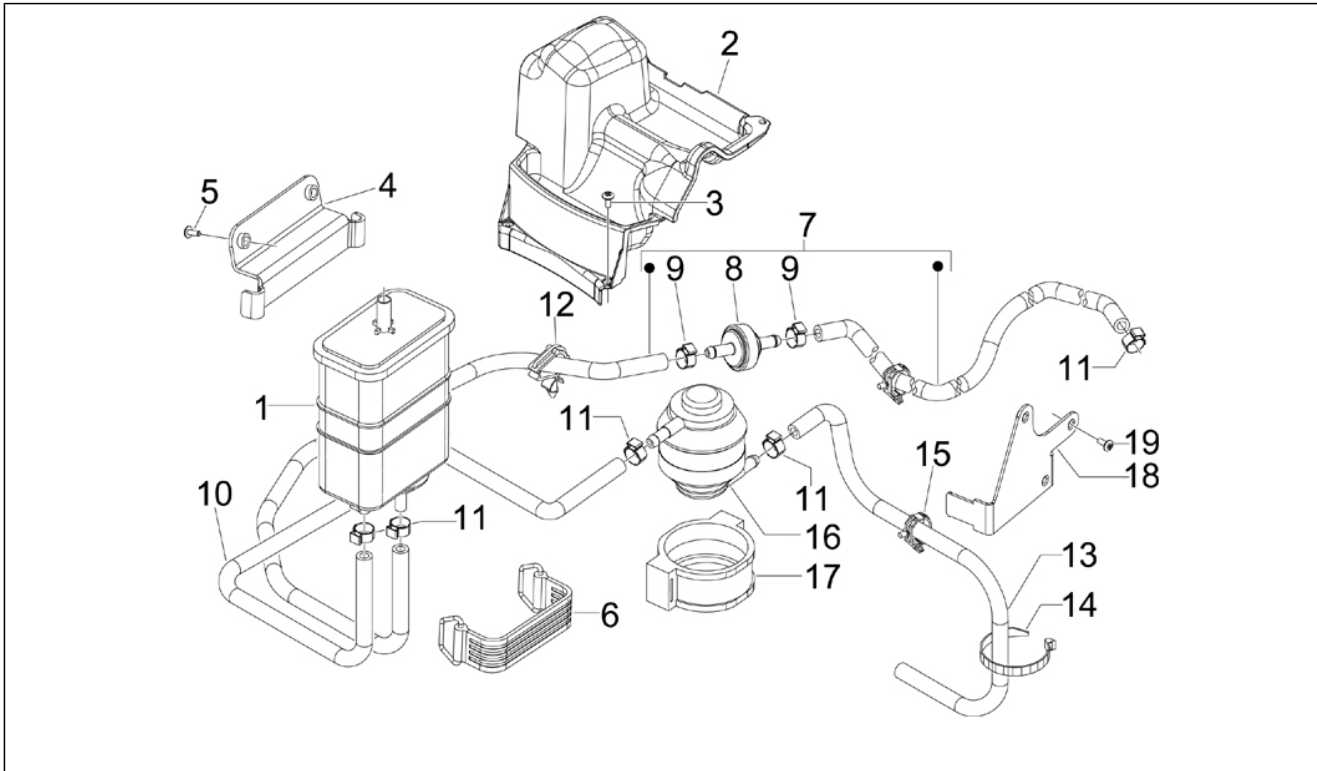

Group	Frame - Plastic parts - Coachwork
Code	02.61
Description	Anti-percolation system
Service	1

Pos.	Code	Description	Qty	Variants
1	576468	Carbon filter	1	
2	623958	Carburettor cover	1	
3	270793	TBCIC Screw 3,8x16	2	
4	577666	Bracket	1	
5	272836	Screw M6x16	2	
6	090854	Strip	1	
7	654596	Canister pipe/ Complete depressor	1	
8	CM179005	Safety valve	1	
9	CM001914	Hose clamp	5	
10	CM177906	pipe L=295mm	1	
11	CM001914	Hose clamp	2	
12	217280	Hose clamp	1	
13	CM177923	pipe L=1125mm	1	
14	145298	Lock-strap L=180mm	3	
15	CM006905	Non return spring L=12	1	
16	CM028202	"Roll-over" valve	1	
17	576454	Maintenance	1	
18	577662	Bracket	1	
19	272836	Screw M6x16	2