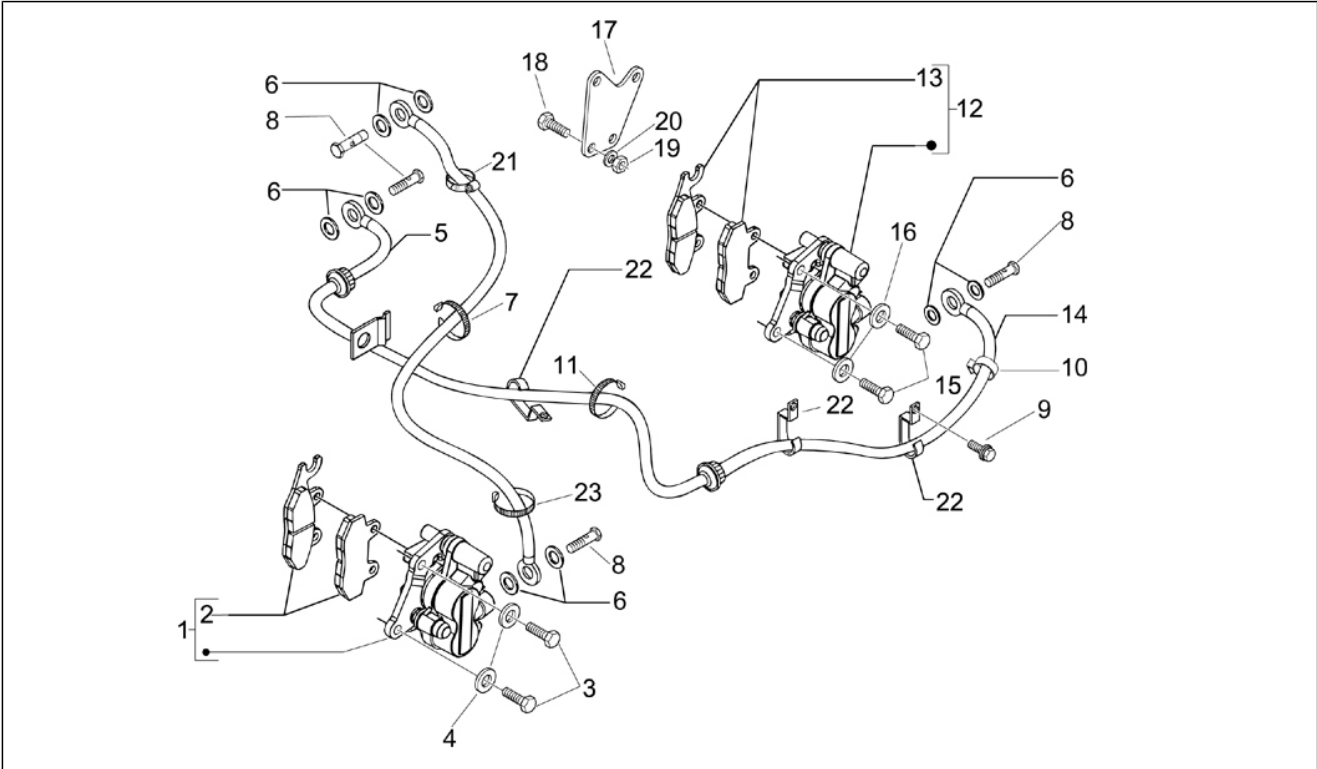

Group	Braking system - Transmissions
Code	05.01
Description	Brakes pipes - Calipers
Service	1

Pos.	Code	Description	Qty	Variants
1	CM068301	Brake caliper (Heng Tong)	1	
2	647078	Brake pads torque (Heng Tong)	1	
3	598919	screw	2	
4	709047	Spring washer	2	
5	600878	Front brake flexible piping	1	
6	127927	Gasket	8	
7	257134	Lock-strap L=277	2	
8	265451	Oil pipe screw M10x18	4	
9	289731	Screw w/ flange M6x30	2	
10	CM006905	Non return spring L=12	1	
10	CM067803	Spacer L=228 mm	1	
11	145298	Lock-strap L=180mm	1	
12	CM068301	Brake caliper (Heng Tong)	1	
13	647078	Brake pads torque (Heng Tong)	1	
14	600532	Rear brake flexible pipe	1	
15	598920	Hex socket screw	2	
16	709047	Spring washer	2	
17	649417	Brake caliper support plate	1	
18	030074	screw	2	
19	195483	Nut M8	2	
20	828961	Flat washer 8,2x17x2,5	2	
21	217280	Hose clamp	1	
22	597418	Hose clamp	3	
23	561886	Hose clamp	1