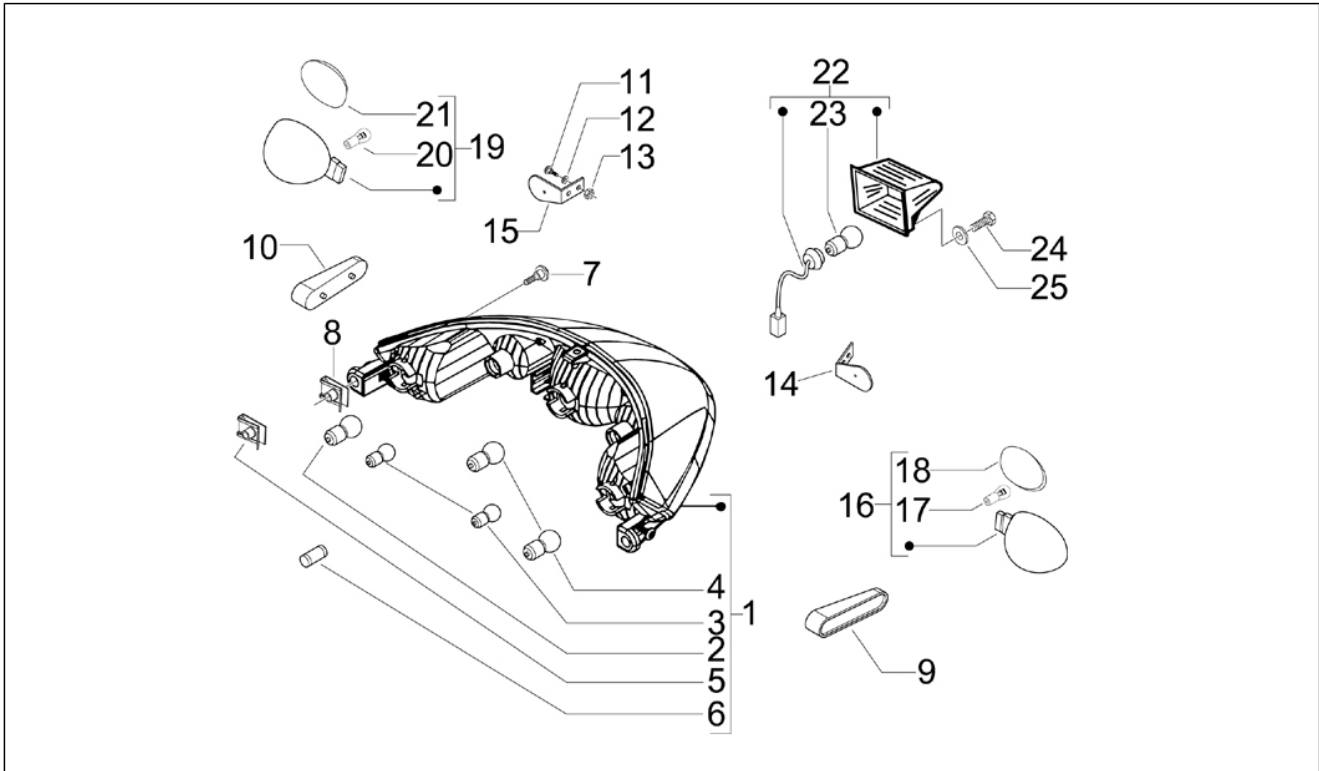

Group	Electrical system
Code	06.04
Description	Rear headlamps - Turn signal lamps
Service	1

Pos.	Code	Description	Qty	Variants
1	583990	Taillight	1	
2	584354	Bulb 12V-15W	1	
3	294131	Lamp 12V-3W	2	
4	181747	Bulb 12v-5w	2	
5	CM017409	Spring plate	1	
6	157716	Expansion plug	2	
7	575249	Screw with tang M6	2	
8	254485	Spring plate M6	2	
9	584125	Left rear lateral base plate	1	
10	584124	Right rear lateral base plate	1	
11	018623	Self-tapping screw	4	
12	003055	Plain washer 5,4x10x0,8	4	
13	020105	Nut	4	
14	584101	Bracket	1	
15	584114	Bracket	1	
16	584095	Turn sign.	1	
17	181746	Lamp 12V-10W	1	
18	584208	Glass	1	
19	584096	Turn sign.	1	
20	181746	Lamp 12V-10W	1	
21	584208	Glass	1	
22	583332	Rear licence plate light	1	
23	292022	Lamp 12V-5W	1	
24	267115	Self tapping screw M4x16	1	
25	003054	Washer 4,3x8x0,5	1