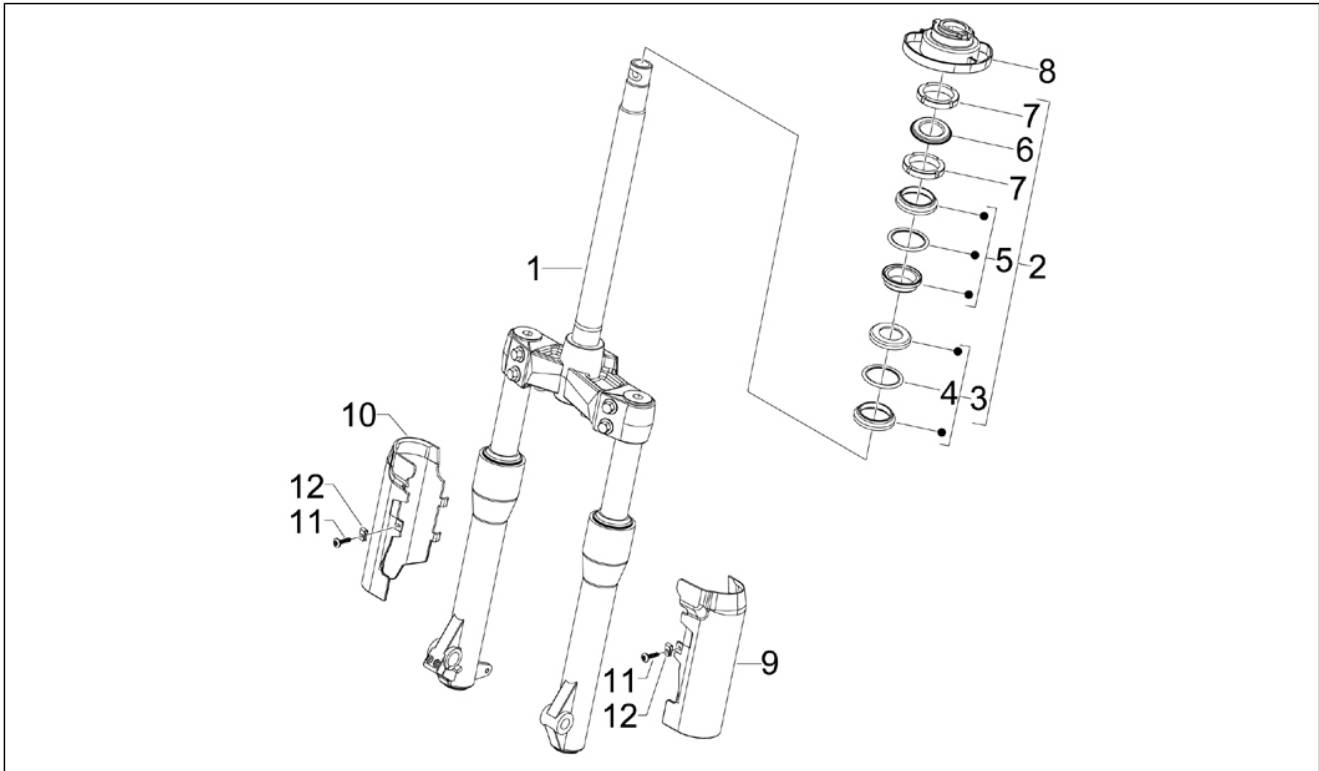

Group	Suspensions - Wheels
Code	04.02
Description	Fork/steering tube - Steering bearing unit
Service	1

Pos.	Code	Description	Qty	Variants
1	56269R	Front fork assembly	1	
2	600872	Steering bearing assy.	1	
3	650075	Lower steering bearing	1	
3	6500754	Lower steering bearing	1	
4	564260	Ball cage	1	
5	600750	Upper thrust ring	1	
6	582787	Steering security plate	1	
7	011109	Steering tube ring nut	2	
8	583787	Collar	1	
9	649615	Left sleeve cover	1	
10	649614	Right sleeve cover	1	
11	259349	Screw M4,2x13	2	
12	CM017410	Spring plate	2