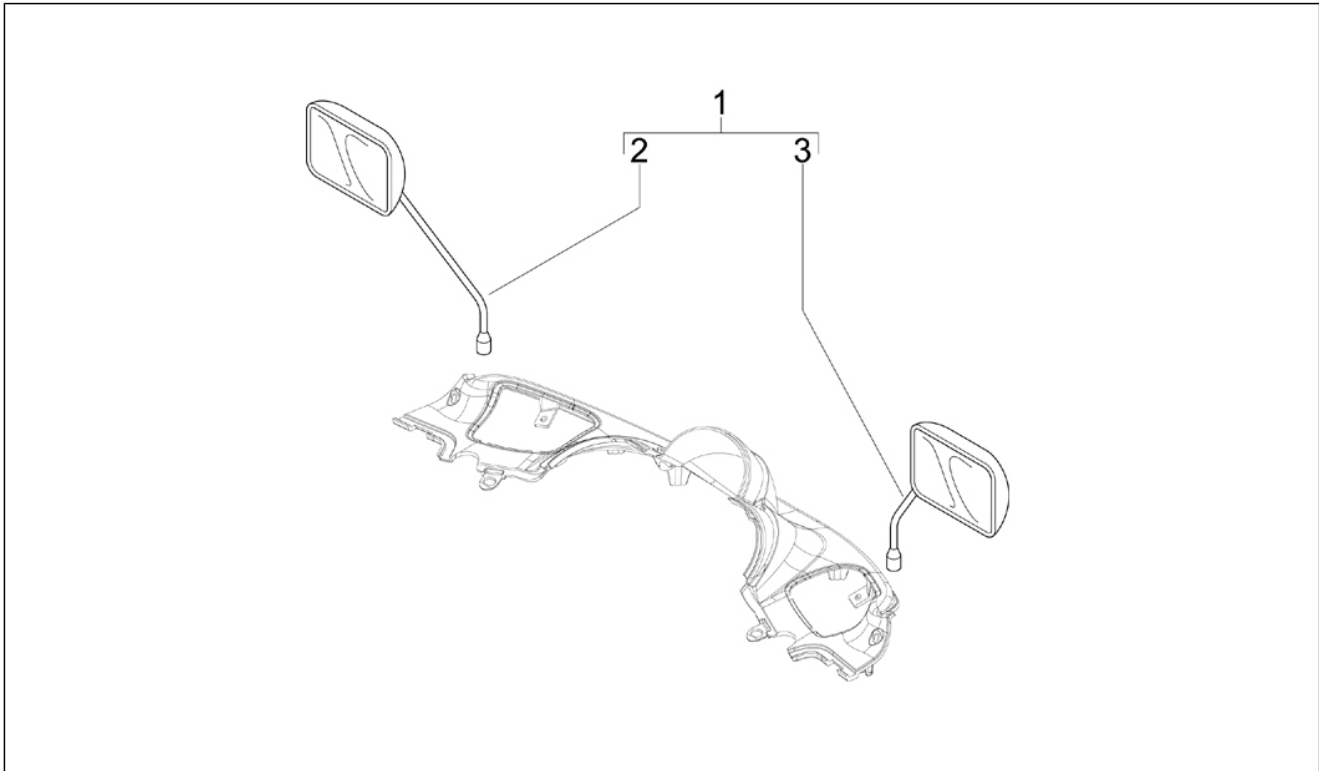

Group	Frame - Plastic parts - Coachwork
Code	02.45
Description	Driving mirror/s
Service	1

Pos.	Code	Description	Qty	Variants
1	CM071906	Mirror couple	1	
2	CM071904	***LH MIRROR	1	
3	CM071905	***RH MIRROR	1