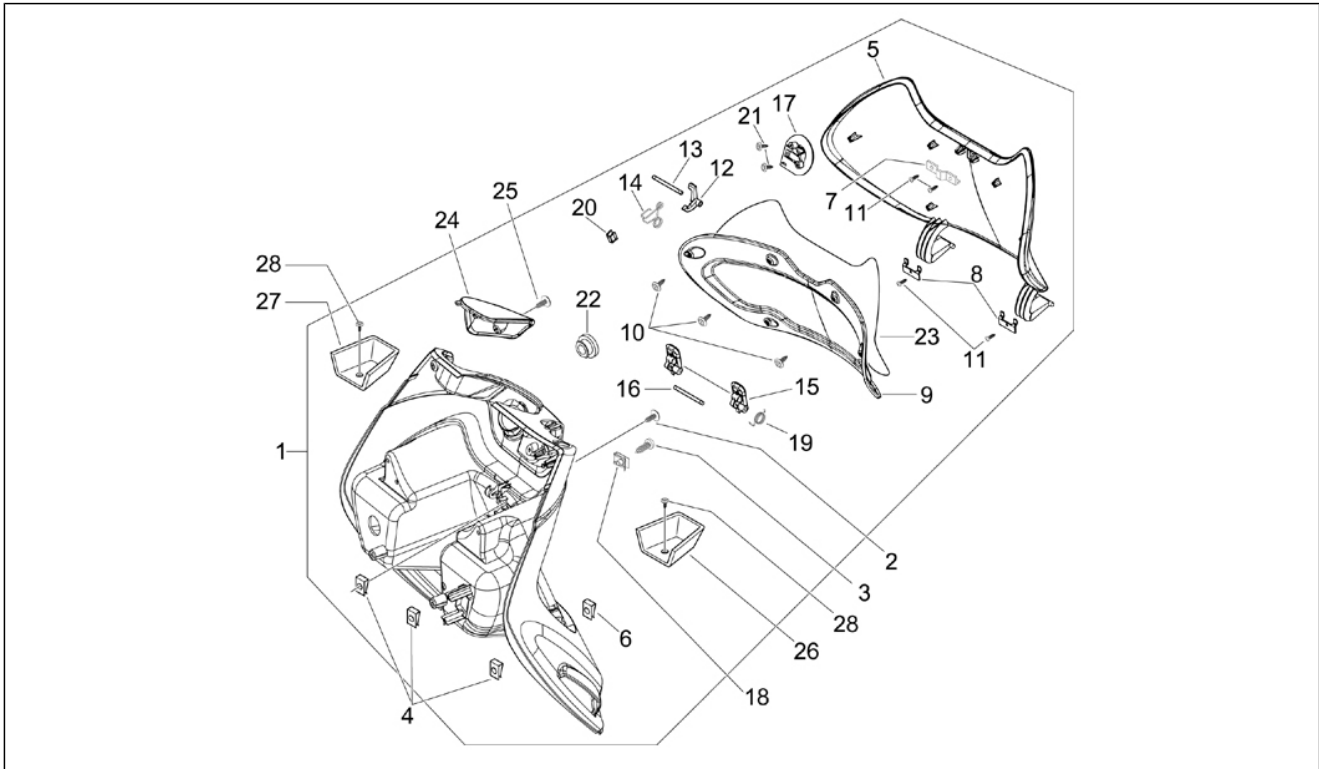

Group	Frame - Plastic parts - Coachwork
Code	02.30
Description	Front glove-box - Knee-guard panel
Service	1

Pos.	Code	Description	Qty	Variants
				Vehicle colour:Competition Black[98/A] Vehicle colour:Midnight Blue[222/A] Vehicle colour:Light metallized gray[711/B] Vehicle colour:Metallized Red[849/A] Vehicle colour:Light metallized gray[711/B] Vehicle colour:Pearl White[566] Vehicle colour:Midnight Blue[222/A] Vehicle colour:Competition Black[98/A]
28	259349	Screw M4,2x13	2