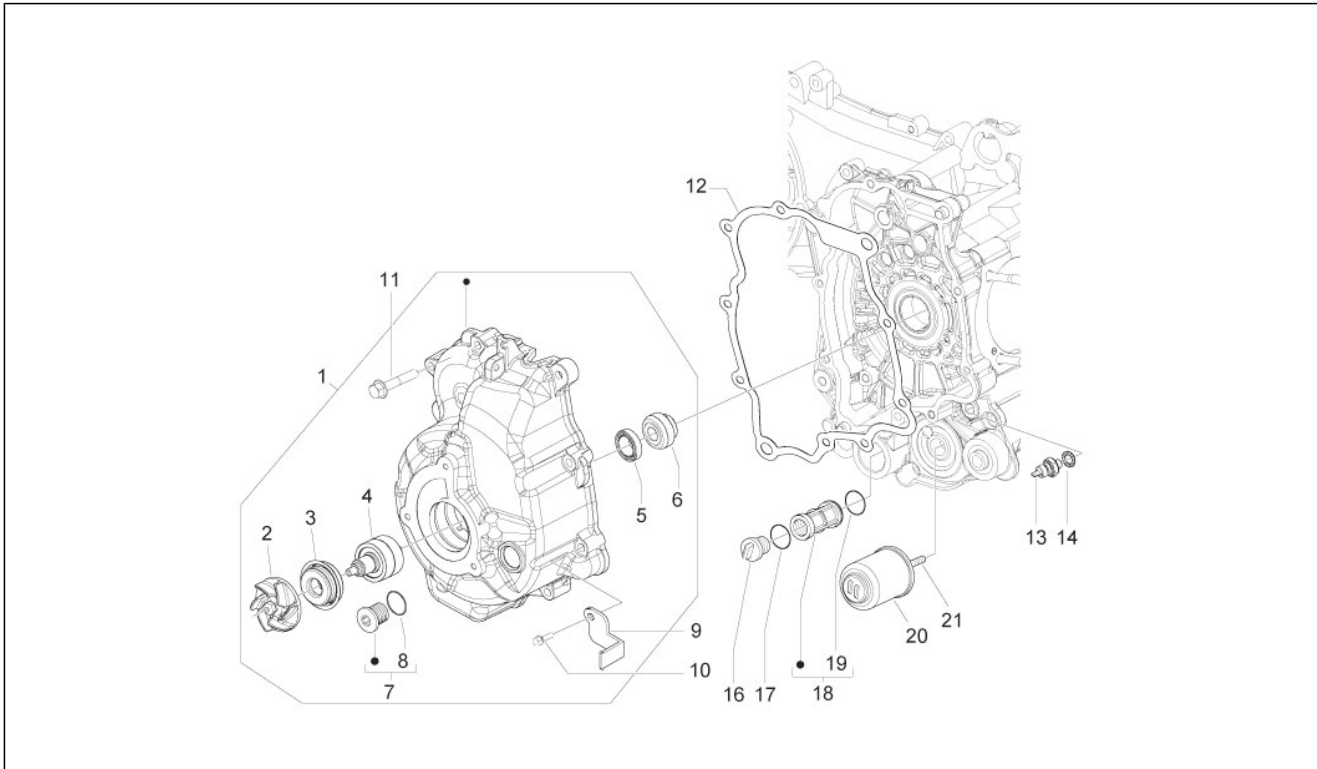

Group	Engine
Code	01.23
Description	Flywheel magneto cover - Oil filter
Service	1

Pos.	Code	Description	Qty	Variants
1	8483785	Flywheel cover cpl.	1	
1	879831	Flywheel cover cpl.	1	
2	844730	Water pump impeller cpl.	1	
3	82991R	Gasket ring	1	
3	842595	Gasket ring	1	
4	8447595	Water pump shaft assy.	1	
5	82897R	Gasket ring 20x30x5	1	
6	842389	Pump impeller drive key	1	
7	8290405	Timing plug assembly	1	
8	479986	O-ring	1	
9	641551	Lambda probe plate	1	
10	844160	screw	1	
11	414838	screw M6x35	9	
12	840504	Flywheel housing cover gasket	1	
13	641541	Oil pressure sensor	1	
14	486075	Washer 10.5X16X2.5	1	
16	826165	Oil filter plug	1	
17	285536	O-ring 31,47x1,78	1	
18	843568	Intake oil filter	1	
19	288474	O-ring 20,35x1,78	1	
20	82635R	Oil filter	1	
21	840507	Oil filter special screw	1