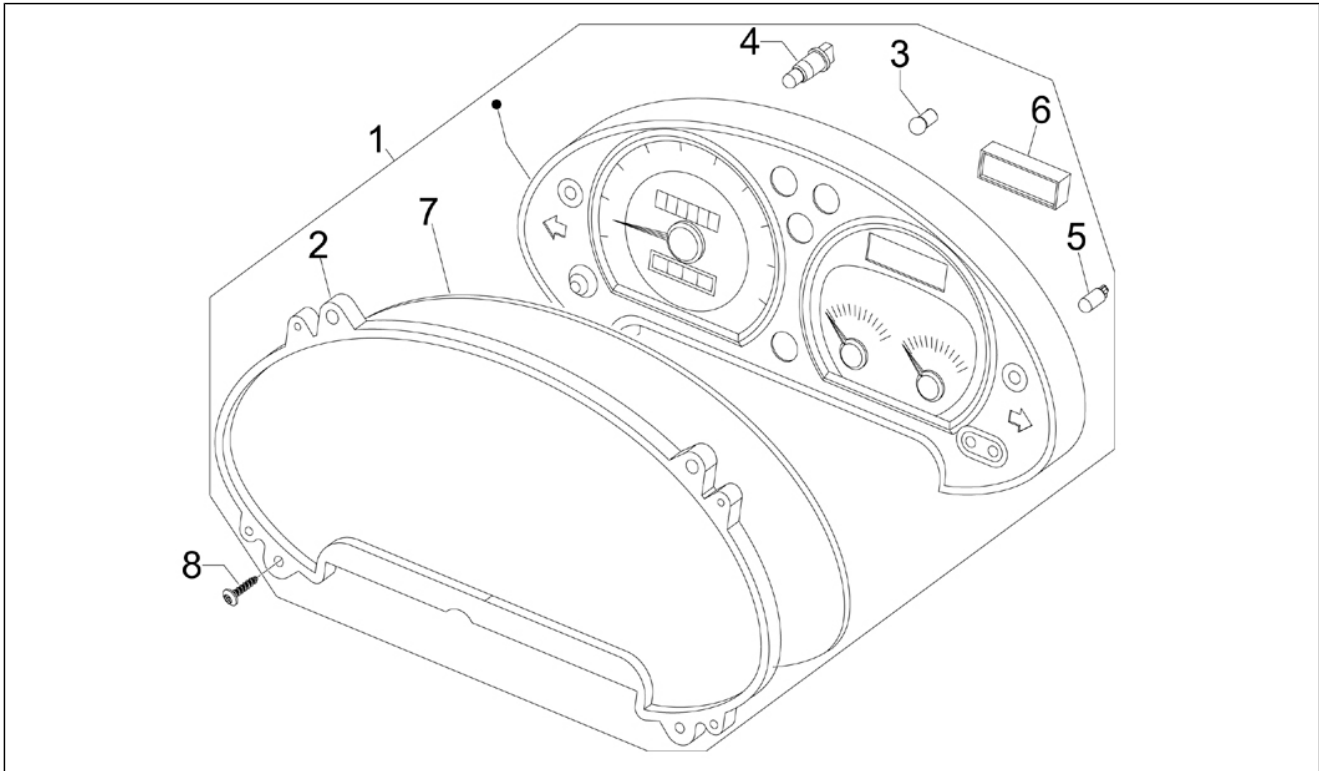

Group	Handlebars/Steering
Code	03.02
Description	Meter combination - Cruscotto
Service	1

Pos.	Code	Description	Qty	Variants
1	641300	GRUPPO STRUMENTI -(BEV.TOURER 250 "USA")	1	
1	641301	GRUPPO STRUMENTI -(BEVERLY 250 "CANADA")	1	
2	497419	Instrument group cover	1	
3	164634	12v-1.2w bulb	8	
4	229892	Bulb 12v-2w	1	
5	581134	Lamp	2	
6	640472	Orologio (Pricol)	1	
7	497419	Instrument group cover	1	
8	270793	TBCIC Screw 3,8x16	4