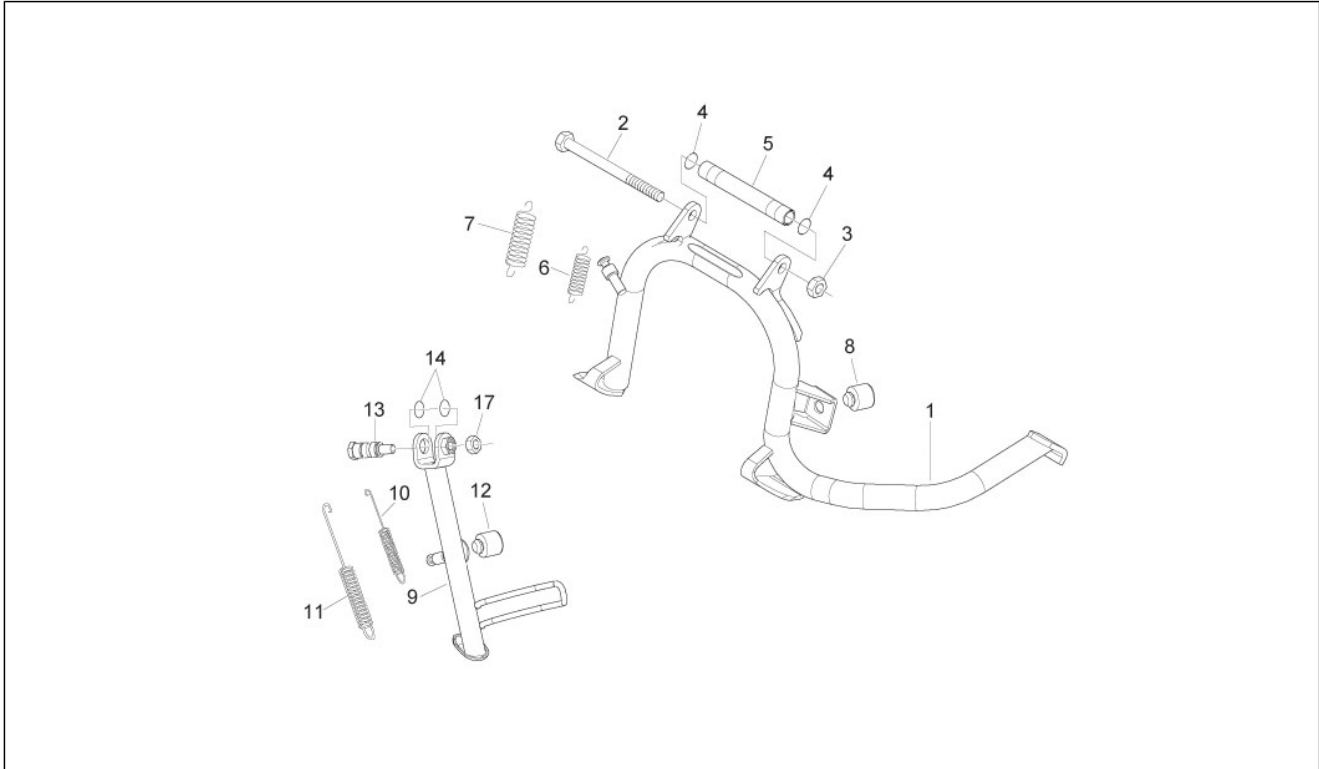

Group	Frame - Plastic parts - Coachwork
Code	02.25
Description	Stand/s
Service	1

Pos.	Code	Description	Qty	Variants
1	56340R	Cavalletto centale con P.i.	1	
2	030115	Hex screw M10x130	1	
3	002440	Self locking nut M10	1	
4	273754	O-ring	2	
5	582298	Spacer	1	
6	582850	Internal lateral stand spring	1	
7	582851	Lateral stand spring	1	
8	272426	Pad	1	
9	647472	Cavalletto laterale con p.i	1	
10	295788	Spring	1	
10	598906	Spring	1	
11	295789	Spring	1	
11	598907	Spring	1	
12	164245	Stop buffer	1	
13	647595	Special screw	1	
14	191189	Gasket	2	
17	002440	Self locking nut M10	1