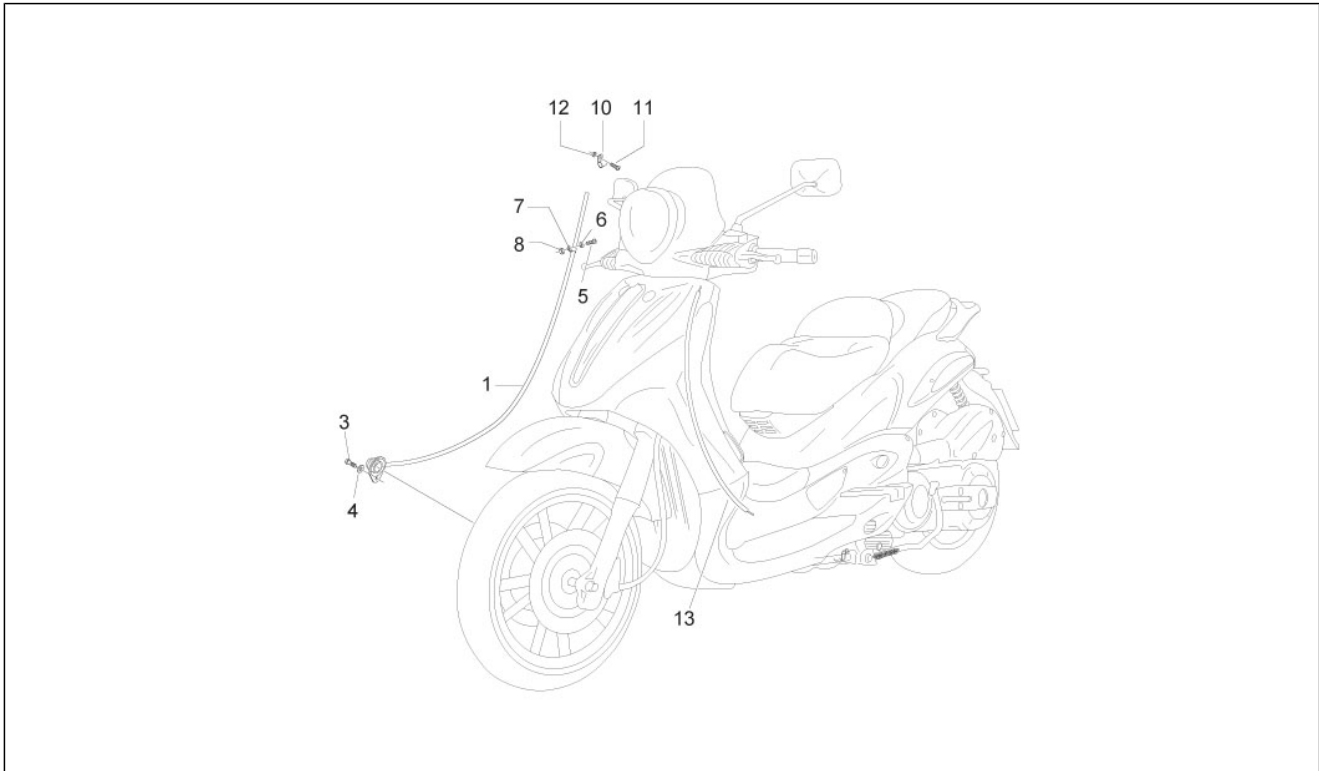

Group	Braking system - Transmissions
Code	05.03
Description	Transmissions
Service	1

Pos.	Code	Description	Qty	Variants
1	650339	Speedometer transmission	1	
3	598839	Screw w/ flange	1	
4	006966	Spring washer 6,4x11x0,5	1	
5	018623	Self-tapping screw	1	
6	006078	Plain washer 12x5.2x1	1	
7	600452	Hose clamp	1	
8	219727	Self locking nut	1	
10	487824	Retainer clamp	1	
11	575249	Screw with tang M6	1	
12	012138	Nut	1	
13	CM012803	Saddle cable	1