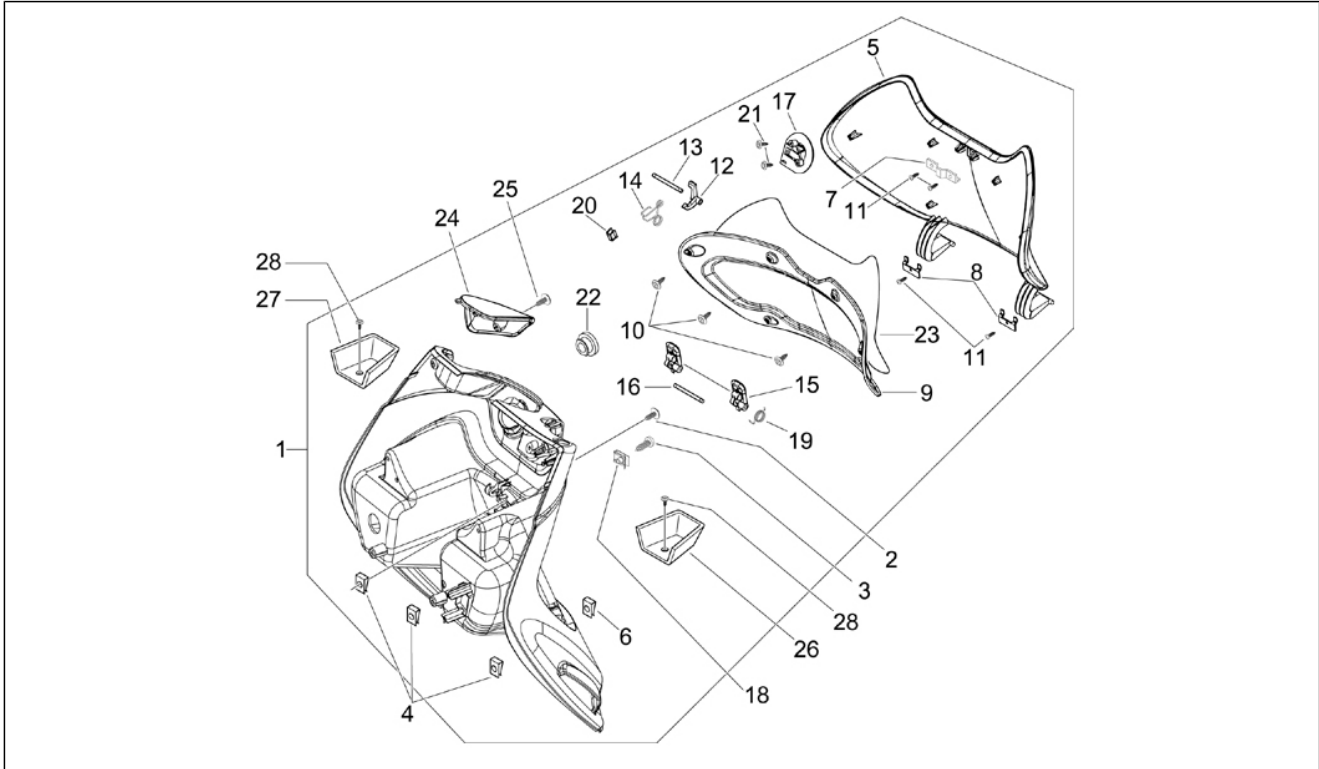

Group	Frame - Plastic parts - Coachwork
Code	02.30
Description	Front glove-box - Knee-guard panel
Service	1

Pos.	Code	Description	Qty	Variants
16	575062	Pin	1	
17	575819	Bag holder hook	1	
18	254485	Spring plate M6	1	
19	575610	Spring	1	
20	299693	Catch spring	1	
21	259349	Screw M4,2x13	2	
22	190567	Cover	1	
23	CM006303	Flap packing	1	
24	621669	Coolant insp. door	1	
24	62166900BT	Coolant insp. door	1	Vehicle colour: Pearl White[566] Vehicle colour: Pearl White[566]
24	62166900DE	Coolant insp. door	1	Vehicle colour: Midnight Blue[222/A] Vehicle colour: Midnight Blue[222/A]
24	62166900EU	Coolant insp. door	1	Vehicle colour: Light metallized gray[711/B] Vehicle colour: Light metallized gray[711/B]
24	62166900RR	Coolant insp. door	1	Vehicle colour: Metallized Red[849/A]
24	62166900XN2	Coolant insp. door	1	Vehicle colour: Competition Black[98/A] Vehicle colour: Competition Black[98/A]
25	259349	Screw M4,2x13	1	
26	CM012001	***LUGGAGE COMPART. FRAME	1	
26	CM012001000C	Left top box internal frame	1	Vehicle colour: Pearl White[566] Vehicle colour: Light metallized gray[711/B] Vehicle colour: Competition Black[98/A] Vehicle colour: Midnight Blue[222/A] Vehicle colour: Competition Black[98/A] Vehicle colour: Midnight Blue[222/A] Vehicle colour: Pearl White[566] Vehicle colour: Light metallized gray[711/B] Vehicle colour: Metallized Red[849/A]
27	CM012002	Right top box internal frame	1	
27	CM012002000C	Right top box internal frame	1	Vehicle colour: Pearl White[566]