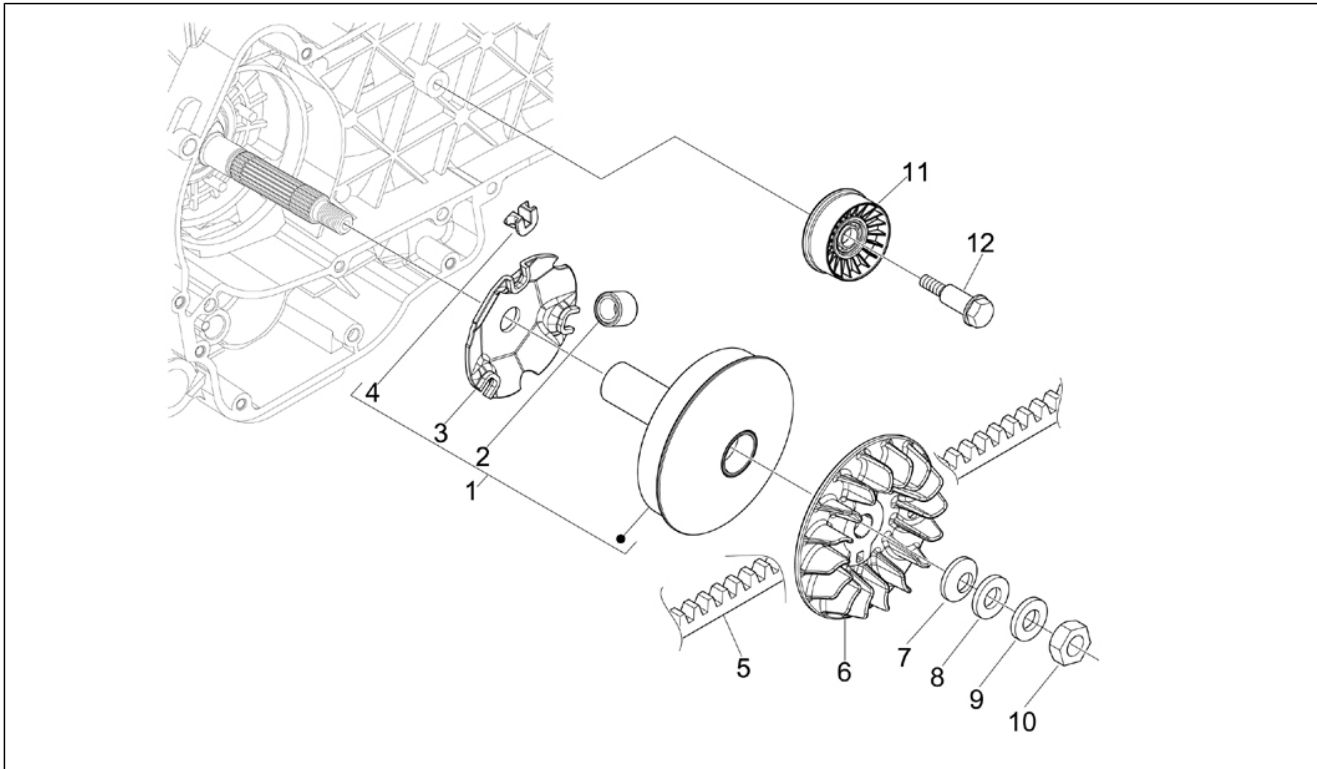

Group	Engine
Code	01.13
Description	Driving pulley
Service	1

Pos.	Code	Description	Qty	Variants
1	CM144408	Complete roller housing	1	
2	849480	Pin roller	6	
3	842204	Roller contrast	1	
4	843028	Sliding block	3	
5	841851	V-belt	1	
5	B013360	CINGHIA TRAPEZOIDALE (MITSUBOSHI)	1	
6	840193	Fixed pulley	1	
7	841379	Belleville spring 0,5x35x17	1	
7	880950	Belleville spring	1	
8	840533	Flat washer 12.1x36x2	1	
9	434885	Plain washer 17x32x1	1	
10	486324	Nut M12x1.25	1	
11	833989	Toothed pulley	1	
12	829326	Special screw	1