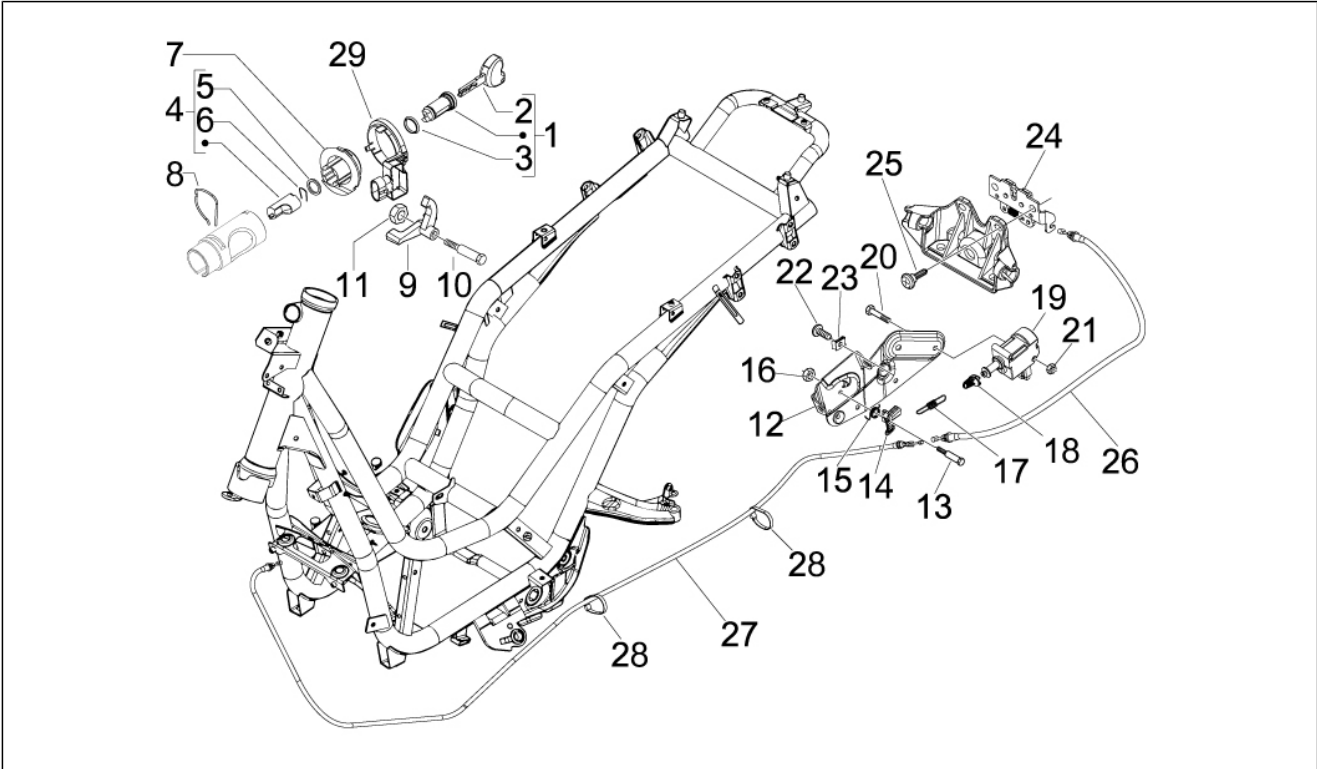

Group	Frame - Plastic parts - Coachwork
Code	02.46
Description	Locks
Service	1

Pos.	Code	Description	Qty	Variants
29	638534	Immobilizer antenna	1