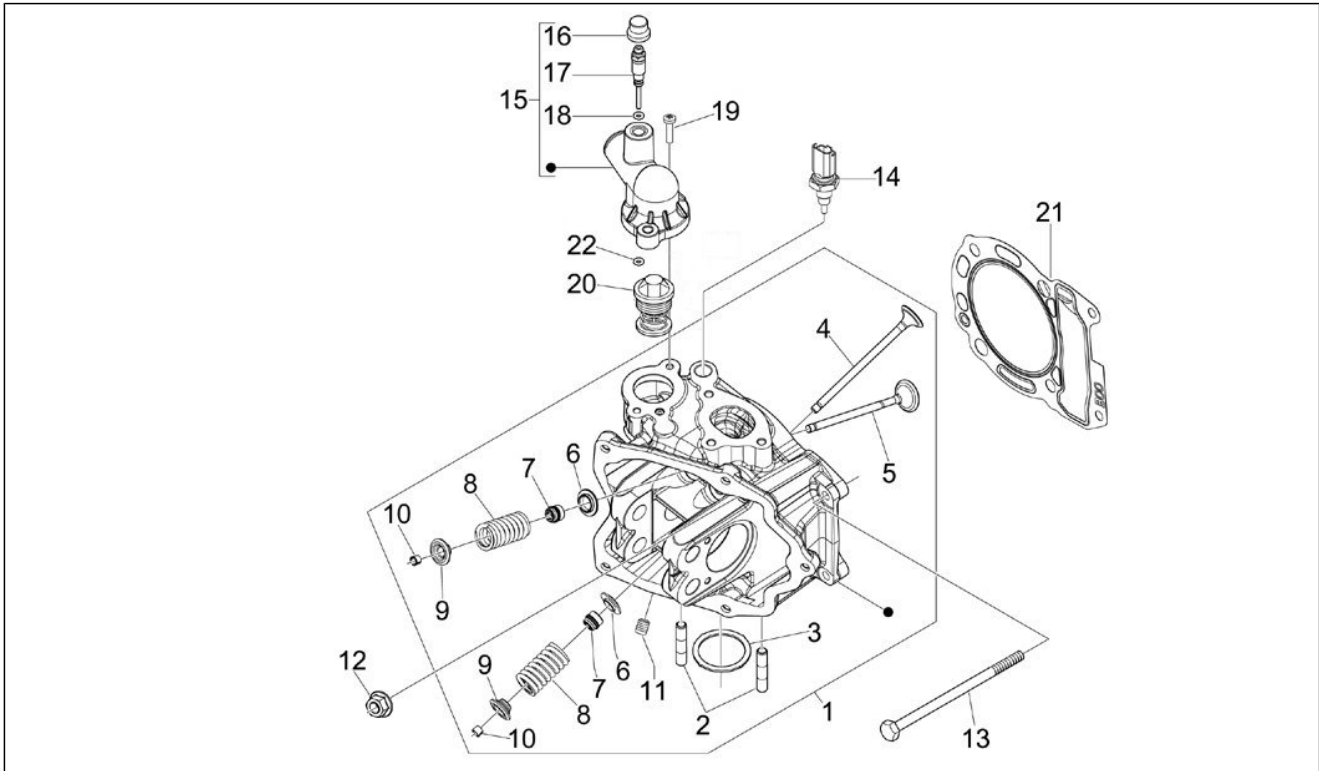

Group	Engine
Code	01.10
Description	Head unit - Valve
Service	1

Pos.	Code	Description	Qty	Variants
1	878330	Cylinder head assy.	1	
1	880050	Cylinder head assy.	1	
2	435629	Stud bolt M7	2	
3	480853	Exhaust pipe gasket	1	
4	873009	Exhaust valve	2	
5	872999	Intake valve	2	
6	483711	Lower cap	4	
7	436438	Valve gasket ring	4	
8	828480	Spring	4	
9	483914	Upper cap	4	
10	285846	Valve half-cone	8	
11	411311	Plug	1	
12	411296	Nut M8x1,25	4	
13	844160	screw	2	
14	640485	Temperature gauge	1	
15	876943	Thermostat cover	1	
16	063435	Bleed valve cap	1	
17	845605	Bleed screw	1	
18	297027	Gasket	1	
19	845753	Hex socket screw M5x20	2	
20	82831R	Thermostat	1	
21	848168	Cylinder head gasket 0,3mm	1	
22	297027	Gasket	1