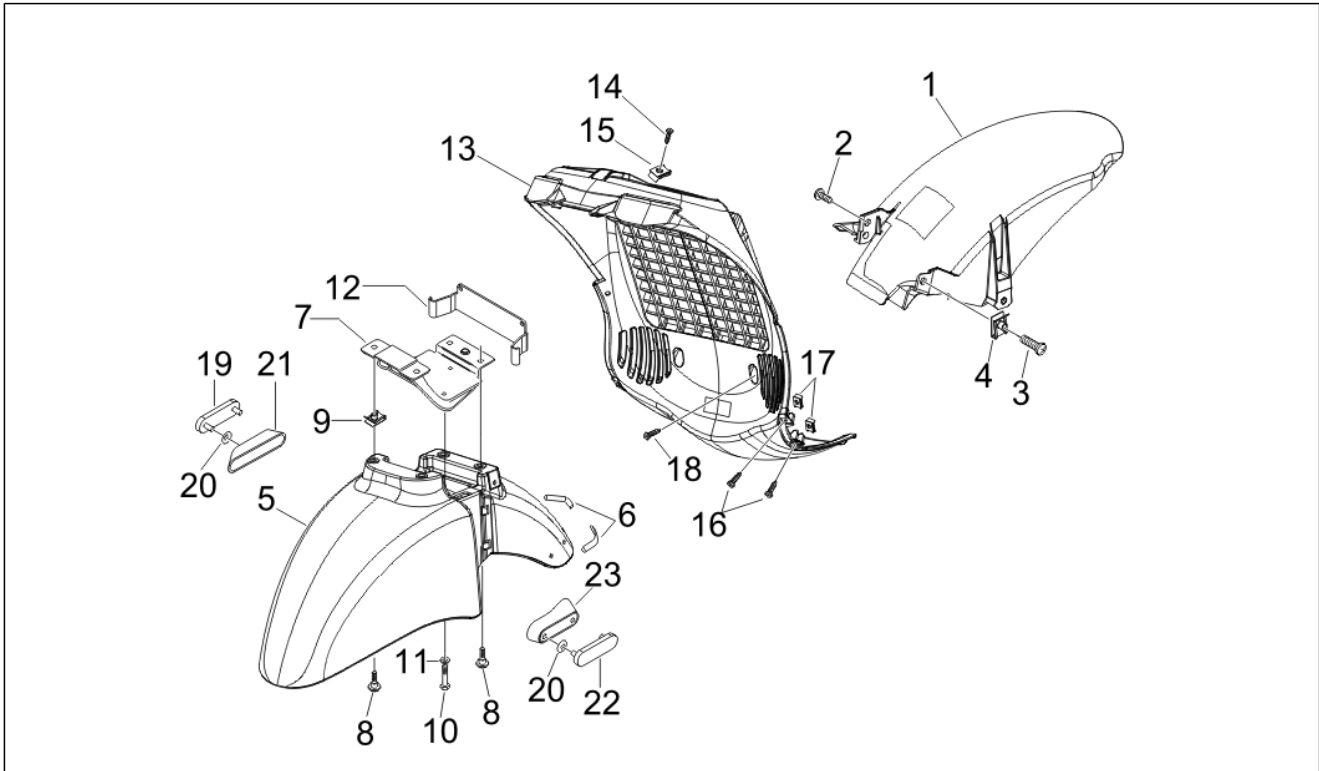

Group	Frame - Plastic parts - Coachwork
Code	02.33
Description	Wheel huosing - Mudguard
Service	1

Pos.	Code	Description	Qty	Variants
1	621089	Rear mudguard, black	1	
2	575249	Screw with tang M6	4	
3	254485	Spring plate M6	4	
4	254485	Spring plate M6	1	
5	653588	Front mudguard	1	
5	65358800BT	Front mudguard	1	Vehicle colour: Pearl White[566] Vehicle colour: Pearl White[566]
5	65358800DE	Front mudguard	1	Vehicle colour: Midnight Blue[222/A] Vehicle colour: Midnight Blue[222/A]
5	65358800EU	Front mudguard	1	Vehicle colour: Light metallized gray[711/B] Vehicle colour: Light metallized gray[711/B]
5	65358800RR	Front mudguard	1	Vehicle colour: Metallized Red[849/A]
5	65358800XN2	Front mudguard	1	Vehicle colour: Competition Black[98/A] Vehicle colour: Competition Black[98/A]
6	598794	Guard	2	
7	601071	Squadretta attacco parafango	1	
8	575249	Screw with tang M6	1	
9	254485	Spring plate M6	4	
10	031086	Screw m6x12	3	
11	006966	Spring washer 6,4x11x0,5	3	
12	597923	Plate	1	
13	621448000C	Wheel compartment	1	Vehicle colour: Light metallized gray[711/B] Vehicle colour: Competition Black[98/A] Vehicle colour: Pearl White[566] Vehicle colour: Midnight Blue[222/A] Vehicle colour: Competition Black[98/A] Vehicle colour: Midnight Blue[222/A] Vehicle colour: Pearl White[566] Vehicle colour: Light metallized gray[711/B] Vehicle colour: Metallized Red[849/A]
14	259830	Screw m6x22	1