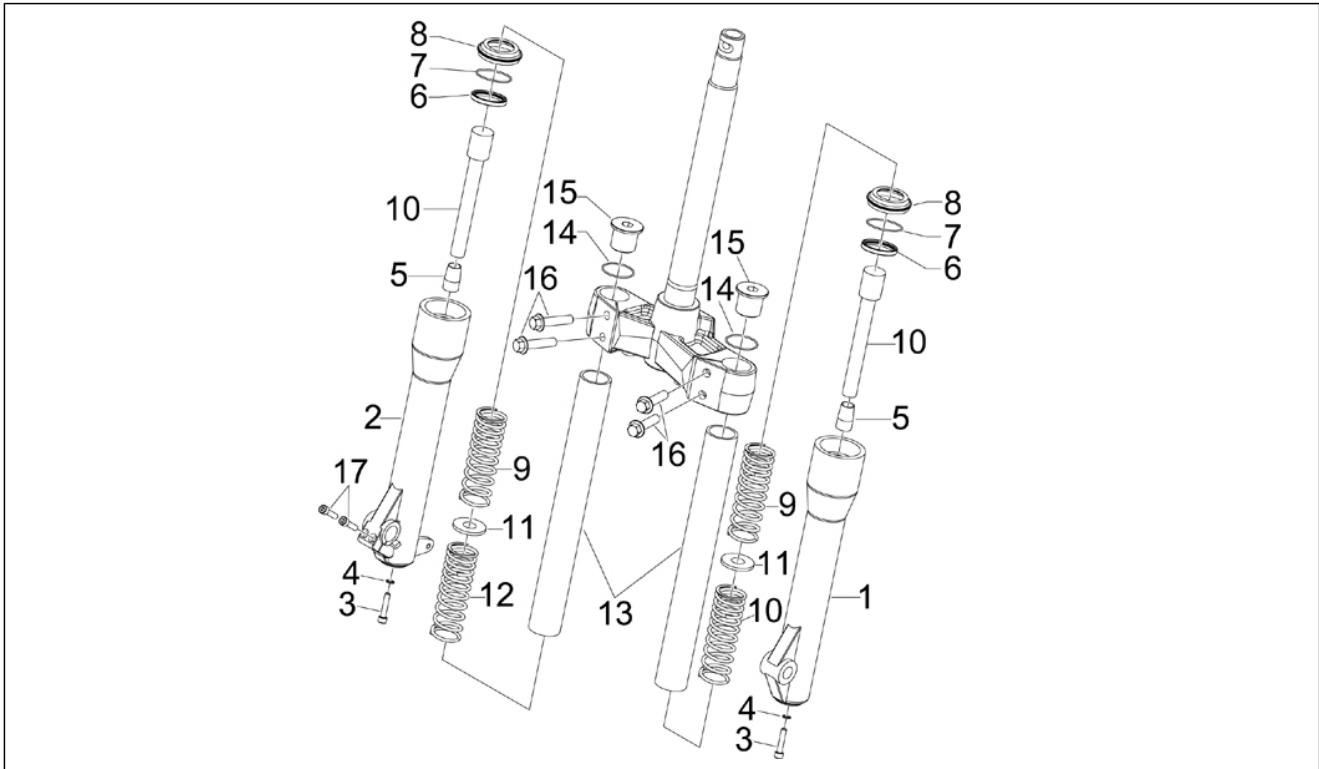

Group	Suspensions - Wheels
Code	04.03
Description	Fork's components (Kayaba)
Service	1

Pos.	Code	Description	Qty	Variants
1	497184	Left fork leg	1	
2	601596	Right fork leg	1	
3	497012	screw	2	
4	497013	Gasket	2	
5	497011	Oil plug	2	
6	600268	Oil seal	2	
7	497132	Gasket ring	2	
8	600269	Dust cover ring ABS	2	
9	497188	Spring	2	
10	497186	Cylinder	2	
11	497189	Cup	2	
12	497190	Spring	2	
13	497187	Sleeve	2	
14	497017	O-ring	2	
15	497018	Plug	2	
16	600270	screw	4	
17	497007	screw	2	
17	649619	screw	2