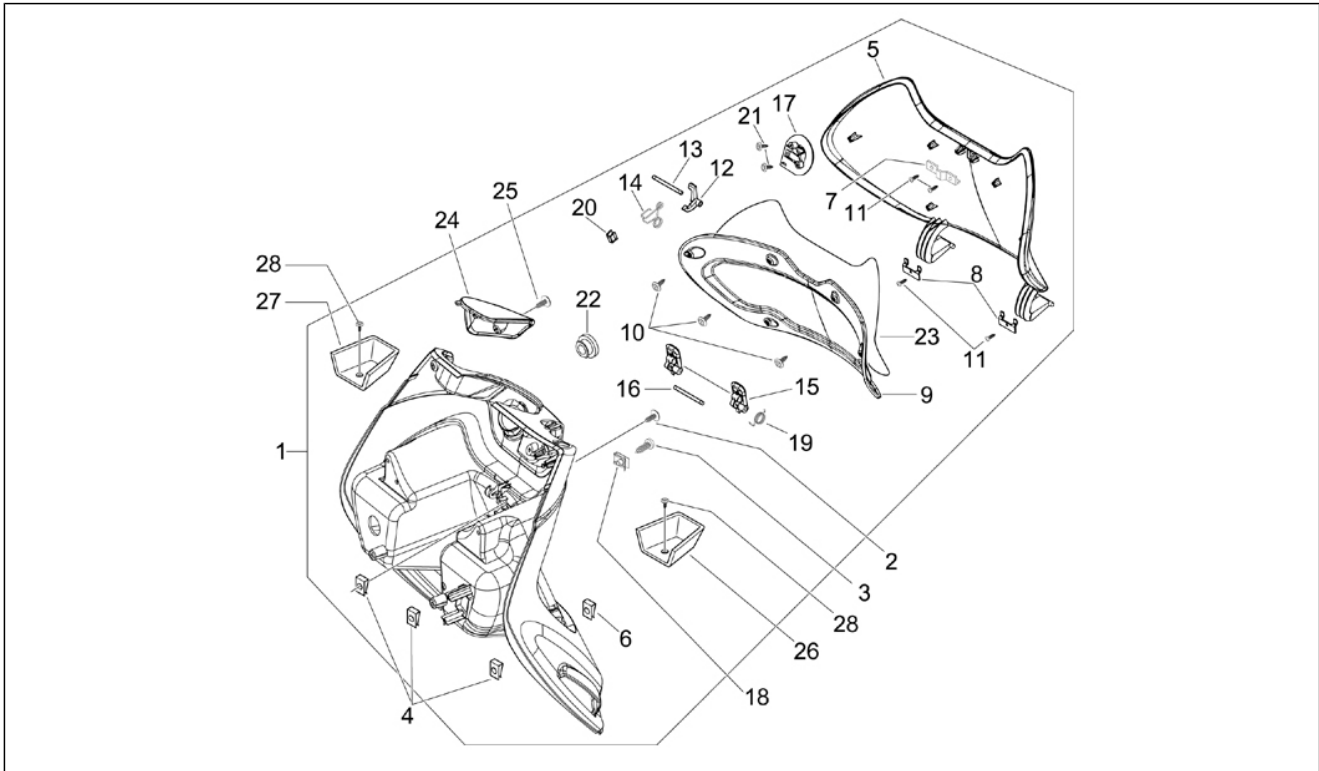

Group	Frame - Plastic parts - Coachwork
Code	02.30
Description	Front glove-box - Knee-guard panel
Service	1

Pos.	Code	Description	Qty	Variants
1	652939	Complete front top box	1	
1	65293900BT	Complete front top box	1	Vehicle colour: Pearl White[566] Vehicle colour: Pearl White[566]
1	65293900DE	Complete front top box	1	Vehicle colour: Midnight Blue[222/A] Vehicle colour: Midnight Blue[222/A]
1	65293900EU	Complete front top box	1	Vehicle colour: Light metallized gray[711/B] Vehicle colour: Light metallized gray[711/B]
1	65293900RR	Complete front top box	1	Vehicle colour: Metallized Red[849/A]
1	65293900XN2	Complete front top box	1	Vehicle colour: Competition Black[98/A] Vehicle colour: Competition Black[98/A]
2	258249	screw 4,2x19	4	
3	272836	Screw M6x16	1	
4	CM017410	Spring plate	6	
5	621672	Glove compartment door	1	
5	621672000C	Glove compartment door	1	Vehicle colour: Pearl White[566] Vehicle colour: Midnight Blue[222/A] Vehicle colour: Light metallized gray[711/B] Vehicle colour: Light metallized gray[711/B] Vehicle colour: Metallized Red[849/A] Vehicle colour: Competition Black[98/A]
6	CM017410	Spring plate	2	
7	252420	Square	1	
8	257614	Square	2	
9	576794	Counter flap	1	
10	296141	Self tapping screw	6	
11	297498	Self tapping screw M3,5x13	4	
12	575607	Pawl	1	
13	270147	Pin	1	
14	577005	Spring	1	
15	577861	Lever	2