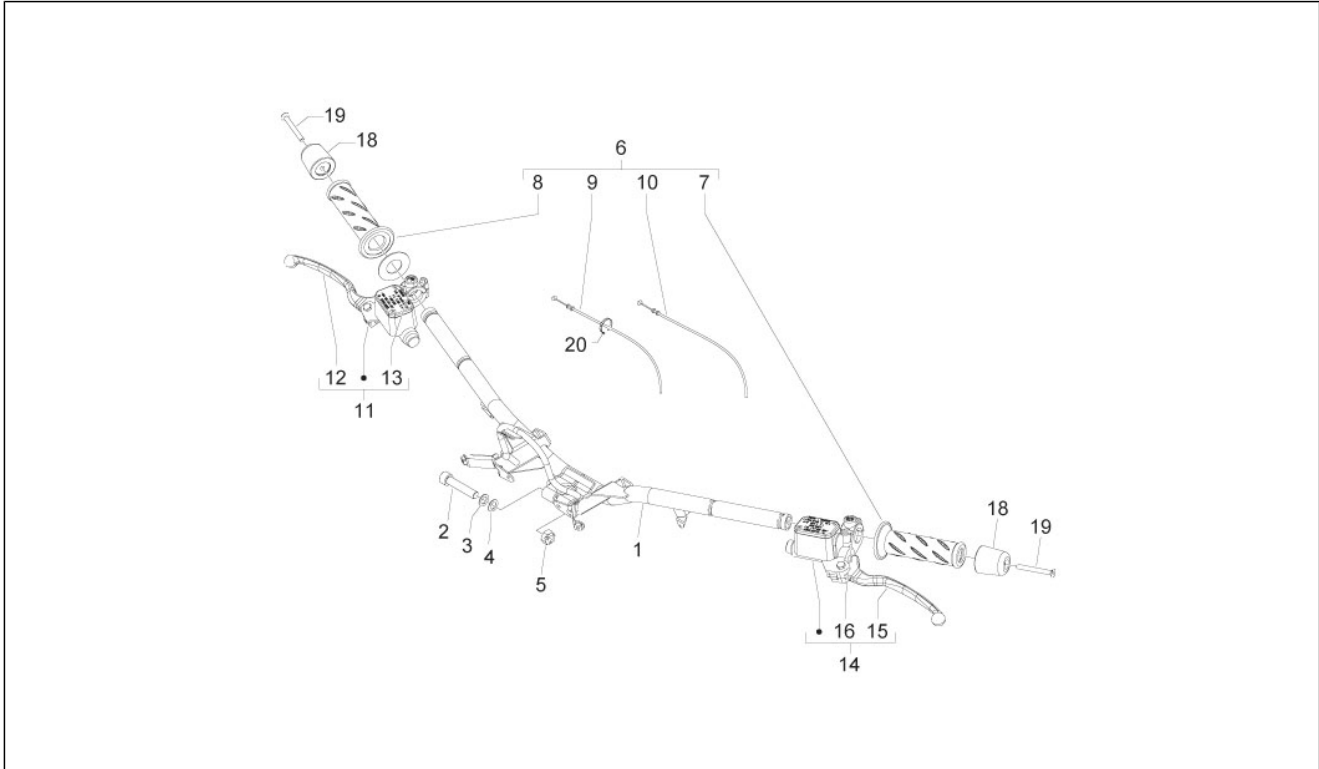

Group	Handlebars/Steering
Code	03.06
Description	Handlebars - Master cil.
Service	1

Pos.	Code	Description	Qty	Variants
1	599348	Handlebar	1	
2	655554	Hex socket screw M10x65	1	
3	012543	Flat elastic washer with internal tothing 17x10,3x2	1	
4	178790	Flat washer 22x10,3x2,5	1	
5	015330	Nut M10	1	
6	CM079723	Throttle control sleeve assembly	1	
7	583256	LH hand grip	1	
8	583255	RH hand grip	1	
9	650541	Throttle opening transmission	1	
10	650542	Throttle closing transmission	1	
11	CM076302	Brakes pump	1	
12	600475	Brake lever (Heng Tong)	1	
13	600478	U-bolt (Heng Tong)	1	
14	CM076303	Brakes pump	1	
15	600475	Brake lever (Heng Tong)	1	
16	600478	U-bolt (Heng Tong)	1	
18	582034	Anti vib.weight trailing	2	
19	271434	screw M6x55	2	
20	145298	Lock-strap L=180mm	1