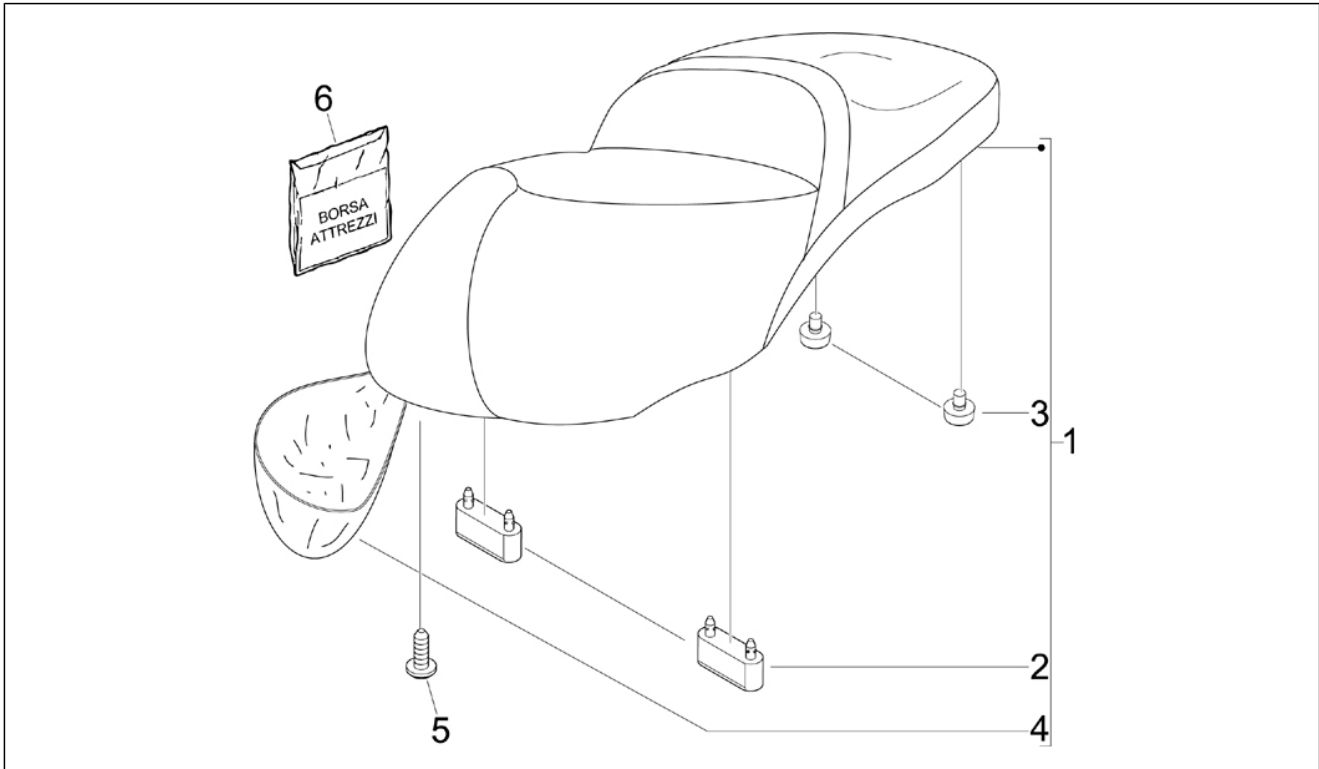

Group	Frame - Plastic parts - Coachwork
Code	02.39
Description	Saddle/seats - Tool roll
Service	1

Pos.	Code	Description	Qty	Variants
1	657106001A	Saddle assembly	1	Vehicle colour: Pearl White[566] Vehicle colour: Light metallized gray[711/B] Vehicle colour: Light metallized gray[711/B] Vehicle colour: Metallized Red[849/A] Vehicle colour: Pearl White[566]
1	65710600EL	Saddle assembly	1	Vehicle colour: Midnight Blue[222/A] Vehicle colour: Competition Black[98/A] Vehicle colour: Competition Black[98/A] Vehicle colour: Midnight Blue[222/A]
2	296456	Pad	2	
3	577492	Pad	2	
4	621498	Saddle guard cooling hood	1	
5	414837	Screw w/ flange M6x25	3	
6	635099	Tool set, standard I/jack	1