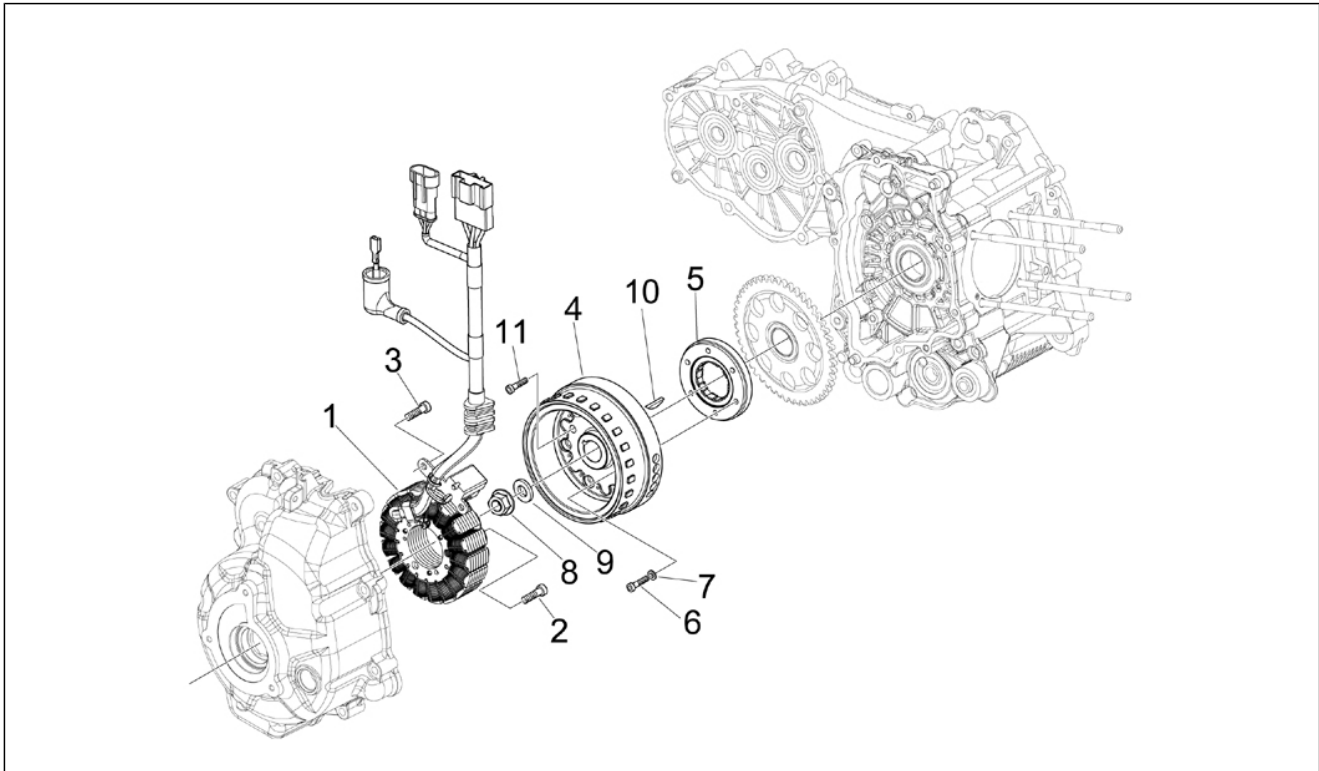

Group	Engine
Code	01.21
Description	Flywheel magneto
Service	1

Pos.	Code	Description	Qty	Variants
1	58070R	Backplate, assy	1	
1	58223R	Stator cpl.	1	
1	638848	Stator cpl.	1	
2	122637	Low head socket screw M6x30	3	
3	122637	Low head socket screw M6x30	1	
4	58179R	Rotor, assy.	1	
5	8494905	Complete freewheel	1	
6	122637	Low head socket screw M6x30	1	
7	479515	Break washer	6	
8	82952R	Special nut	1	
9	842385	Plain washer	1	
10	000097	Transmission key	1	
11	018575	Screw M5x10	2