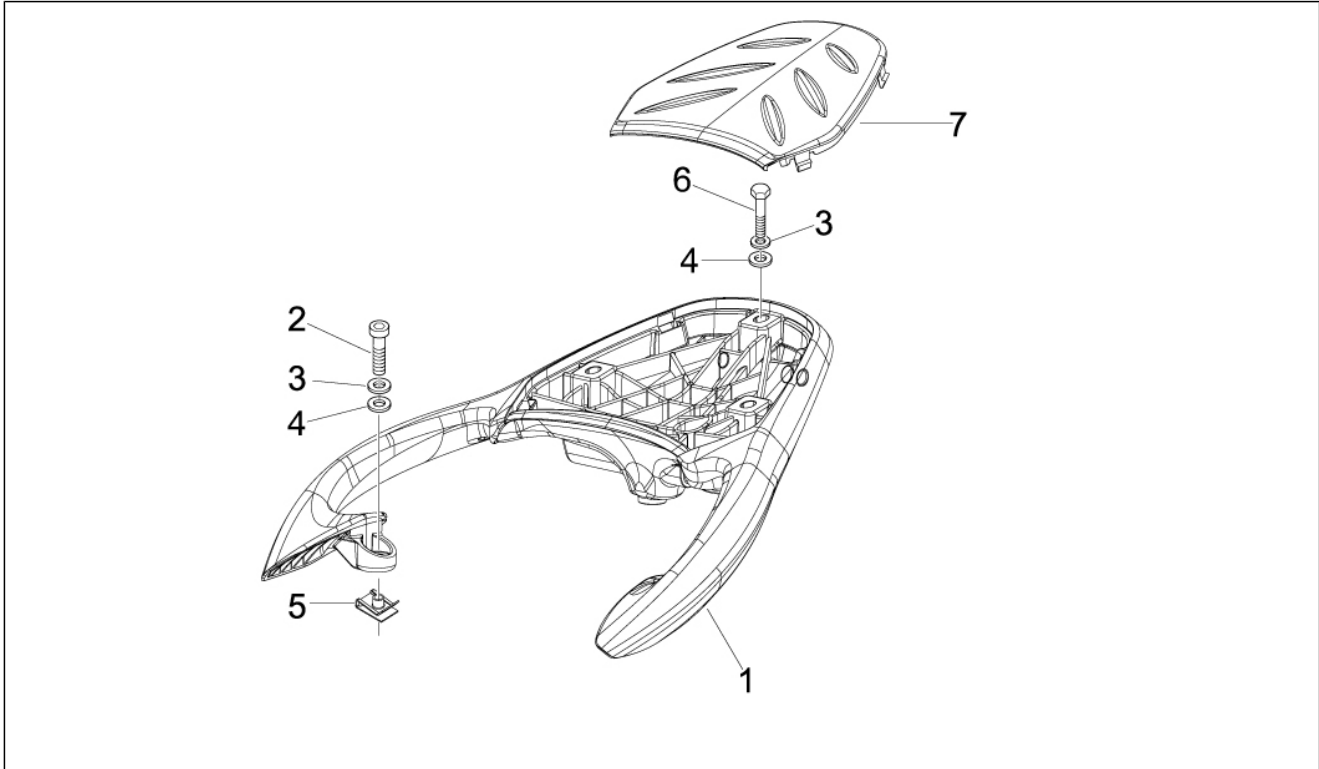

Group	Frame - Plastic parts - Coachwork
Code	02.44
Description	Rear luggage rack
Service	1

Pos.	Code	Description	Qty	Variants
1	6235250095	Luggage rack	1	Vehicle colour:Light metallized gray[711/B] Vehicle colour:Competition Black[98/A] Vehicle colour:Pearl White[566] Vehicle colour:Midnight Blue[222/A] Vehicle colour:Competition Black[98/A] Vehicle colour:Midnight Blue[222/A] Vehicle colour:Pearl White[566] Vehicle colour:Light metallized gray[711/B] Vehicle colour:Metallized Red[849/A]
2	015792	screw M8x30	2	
3	012540	Notched washer 14x8,3x1,8	3	
4	003038	Flat washer 8,4x18x2	3	
5	575268	Spring plate M8	2	
6	031120	screw	1	
7	623358000C	Luggage rack cover	1	Vehicle colour:Light metallized gray[711/B] Vehicle colour:Competition Black[98/A] Vehicle colour:Pearl White[566] Vehicle colour:Midnight Blue[222/A] Vehicle colour:Competition Black[98/A] Vehicle colour:Midnight Blue[222/A] Vehicle colour:Pearl White[566] Vehicle colour:Light metallized gray[711/B] Vehicle colour:Metallized Red[849/A]