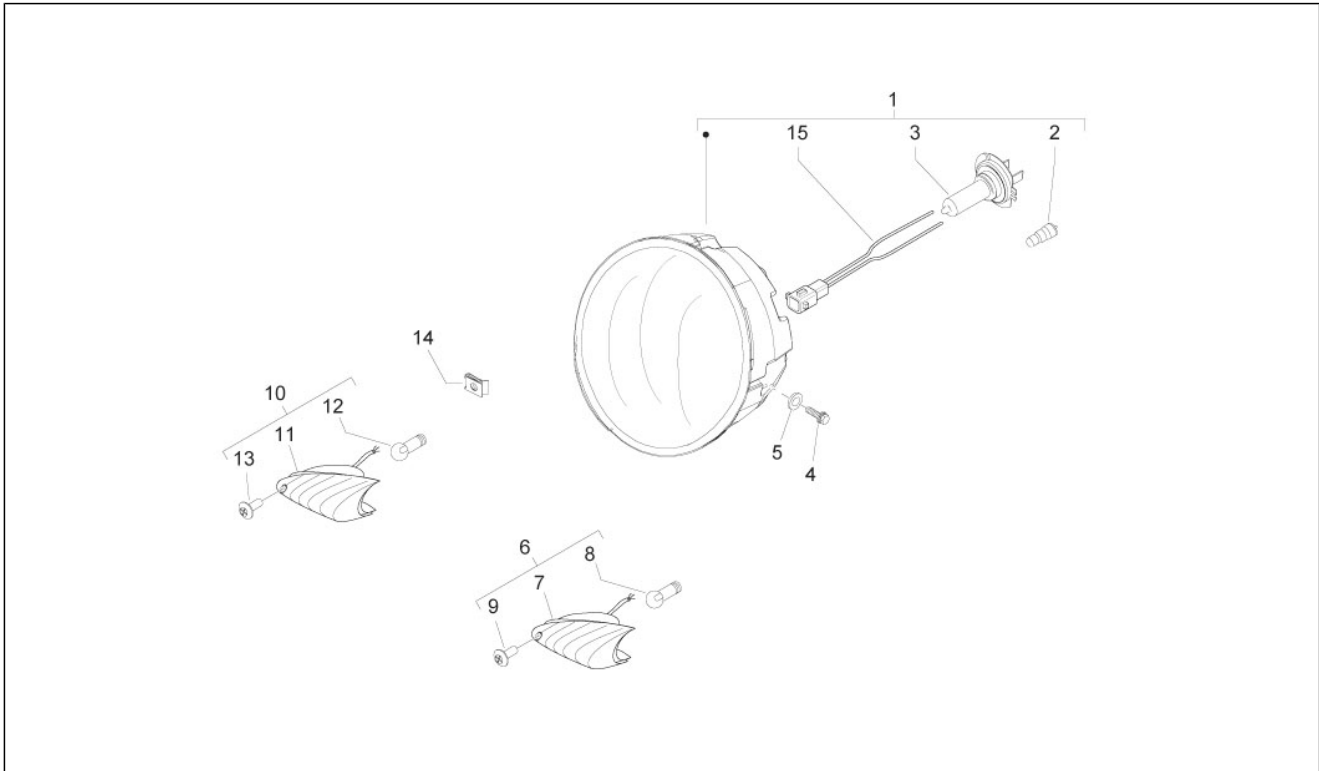

Group	Electrical system
Code	06.03
Description	Front headlamps - Turn signal lamps
Service	1

Pos.	Code	Description	Qty	Variants
1	639630	***HEADLIGHT ASSY.	1	
2	292022	Lamp 12V-5W	1	
3	292723	Lamp H4 60/55W 12V	1	
4	638563	Headlamp cable harness	1	
5	016406	Spring washer 6,4x11,8x1	2	
6	639096	Turn sign.	1	
7	639122	***TRANSPARENT/GLASS	1	
8	584332	Lamp 12V-10W	1	
9	015728	screw	1	
10	639097	Turn sign.	1	
11	639123	***TRANSPARENT/GLASS	1	
12	584332	Lamp 12V-10W	1	
13	015728	screw	1	
14	CM017403	Spring plate	2	
15	CM017403	Spring plate	2