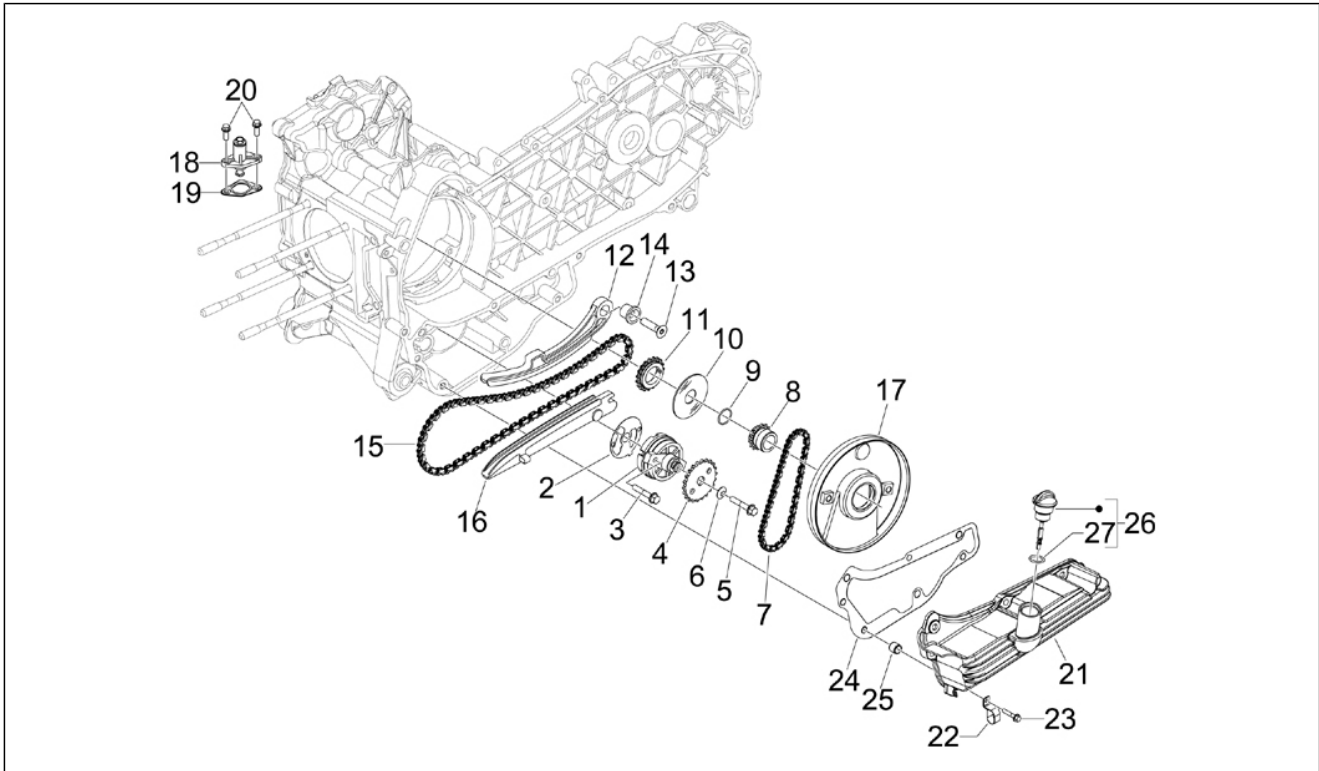

Group	Engine
Code	01.18
Description	Oil pump
Service	1

Pos.	Code	Description	Qty	Variants
1	82948R	Oil pump assembly	1	
2	847929	Carter-oil pump gasket	1	
3	829593	Screw w/ flange M5x35	2	
4	287913	Oil pump gear	1	
5	833722	Screw w/ flange M6x14	1	
6	436695	Belleville spring Ø6,4xØ20x2	1	
7	82723R	Camshaft chain	1	
8	82783R	Oil pump control pinion	1	
9	825952	Gasket ring	1	
10	483918	Oil seal washer	1	
11	82782R	Timing chain pinion	1	
12	840344	Chain tensioner rod	1	
13	414837	Screw w/ flange M6x25	1	
14	485868	Spacer	1	
15	82649R	Oil pump chain	1	
16	847516	Chain tensioner sliding block	1	
17	847116	Timing system cover	1	
18	82650R	Complete chain tensioner	1	
19	847928	Gasket	1	
20	434541	Screw w/ flange M6x16	2	
21	846096	Motor oil cup	1	
22	564629	Hose clamp	1	
23	289731	Screw w/ flange M6x30	7	
24	846098	Gasket	1	
25	277916	Locating dowel	3	
26	843364	Oil plug assembly	1	
27	479986	O-ring	1	