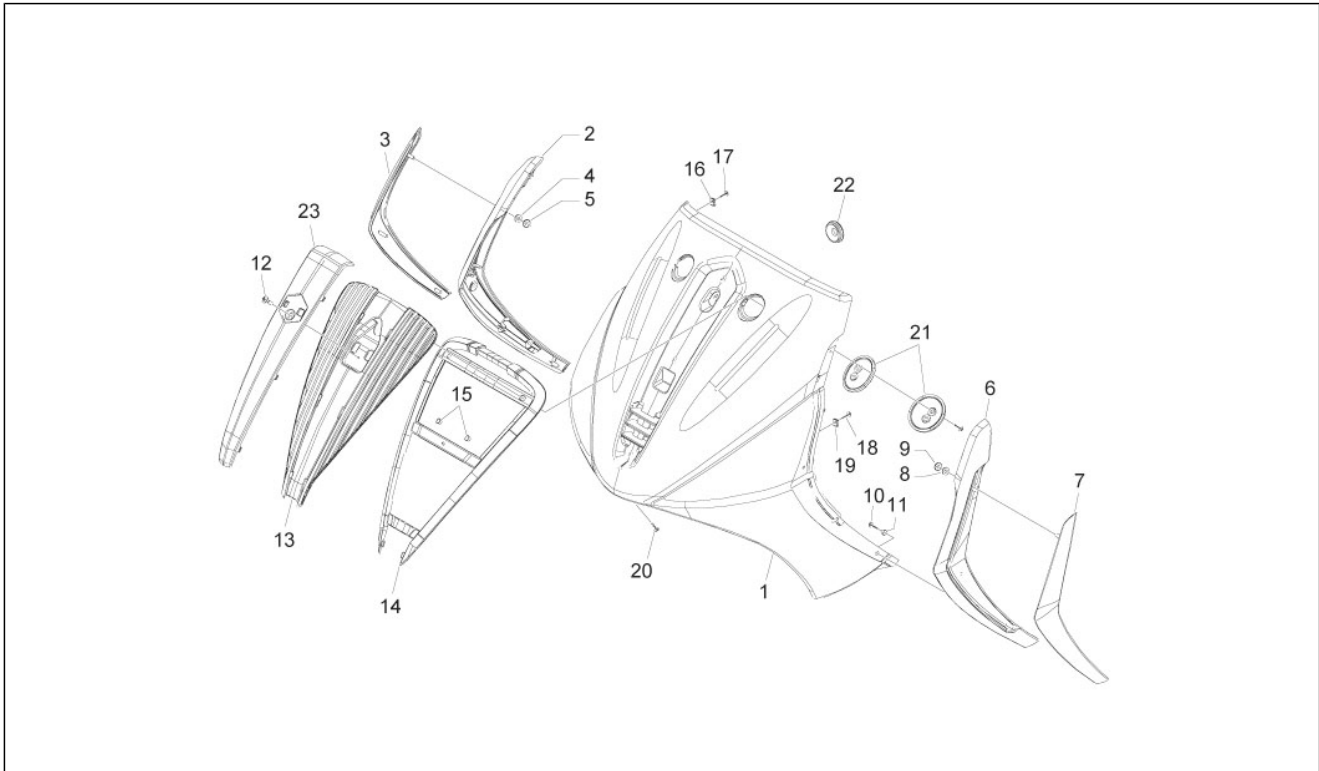

Group	Frame - Plastic parts - Coachwork
Code	02.26
Description	Front shield
Service	1

Pos.	Code	Description	Qty	Variants
14	65509900XN2	Frame	1	Vehicle colour:Competition Black[98/A] Vehicle colour:Competition Black[98/A]
15	230872	Cap	2	
16	297498	Self tapping screw M3,5x13	5	
17	CM017410	Spring plate	2	
18	258249	screw 4,2x19	2	
19	CM017410	Spring plate	2	
20	272836	Screw M6x16	1	
21	654021	Plug	2	
22	190568	Cover	1	
23	653586	Steering column cover	1