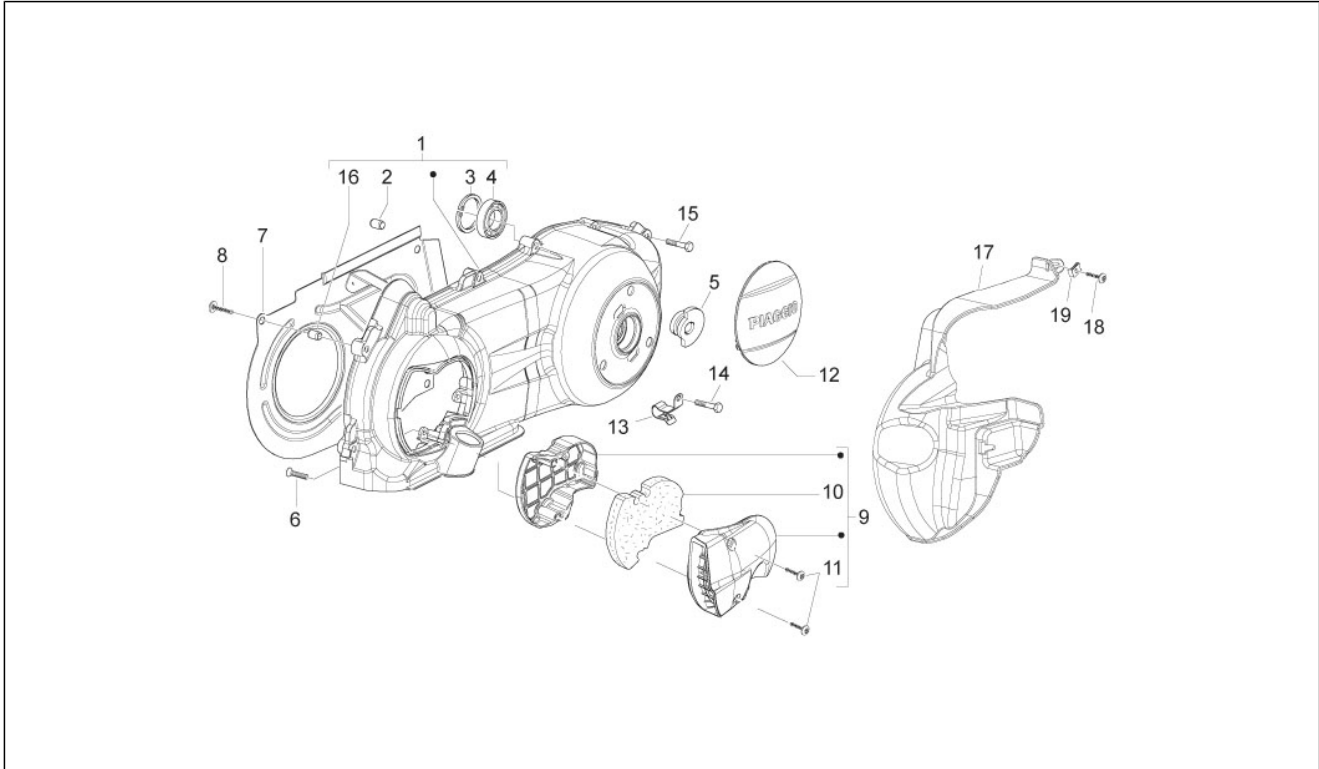

Group	Engine
Code	01.15
Description	Crankcase cover - Crankcase cooling
Service	1

Pos.	Code	Description	Qty	Variants
1	8714485	Variator cover	1	
2	239388	Pin 6,5x9,5x15	2	
3	006635	Snap ring	1	
4	478985	Bearing	1	
5	871458	Mounting drift	3	
6	270793	TBIC Screw 3,8x16	3	
7	834266	Air deflector	1	
8	841939	Self-tapping screw	1	
9	842090	Cooling Cover	1	
10	842093	Filtering element	1	
11	258146	Self-tap screw M3x20	2	
12	CM155101	Plug	1	
13	844964	Hose clamp	1	
14	432142	screw M6x60	1	
15	289731	Screw w/ flange M6x30	8	
16	431860	Bush Ø8xØ12x8	1	
17	621126	pipe	1	
18	259349	Screw M4,2x13	1	
19	CM017410	Spring plate	1