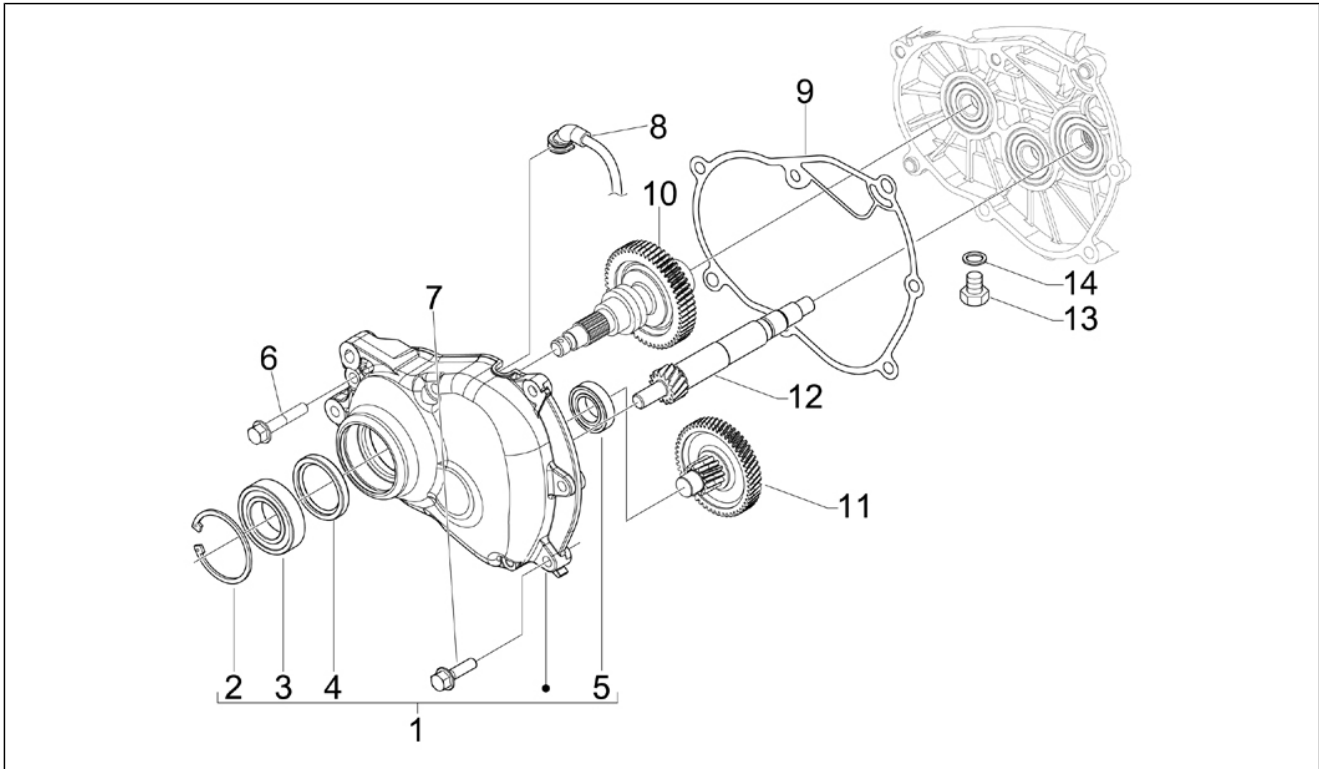

Group	Engine
Code	01.25
Description	Reduction unit
Service	1

Pos.	Code	Description	Qty	Variants
1	8481875	Side cover	1	
2	829206	Circlip	1	
3	82659R	Radial bearing 30x55x13	1	
4	873351	Oil seal 38x50x7	1	
5	485912	Radial ball bearing 15x42x13	1	
6	873980	Screw w/ flange M8x40	1	
7	487211	Screw w/ flange M8x45	6	
8	CM162201	Reduction unit breather pipe assembly	1	
9	847931	Gasket	1	
10	8749385	Rear wheel axis cpl. Z=41	1	
11	8749365	Transmission shaft	1	
12	8738755	Driven pulley shaft Z=14	1	
13	269755	Hex socket screw M8x12	1	
14	485703	Washer 8.2x12x1	1