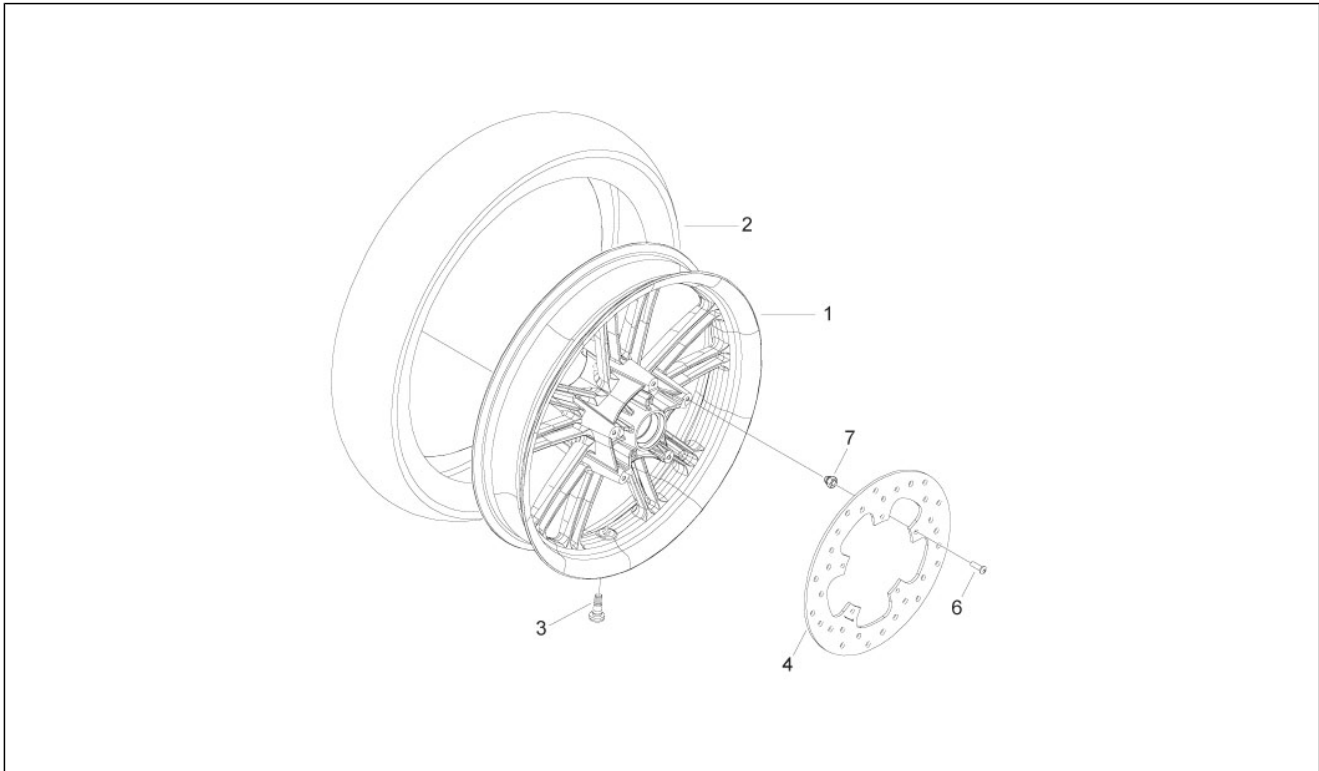

Group	Suspensions - Wheels
Code	04.12
Description	Rear wheel
Service	1

Pos.	Code	Description	Qty	Variants
1	649857	Rear wheel 3,50"x16"	1	
2	597335	(Michelin) Tyre 140/70-16"	1	
2	597337	Rear tyre (Pirelli) 140/70-16"	1	
2	666317	(Michelin) Tyre 140/70-16"	1	
3	597679	Tubeless valve	1	
4	56397R	Brake disc	1	
6	271147	Hex socket screw M6x20	5