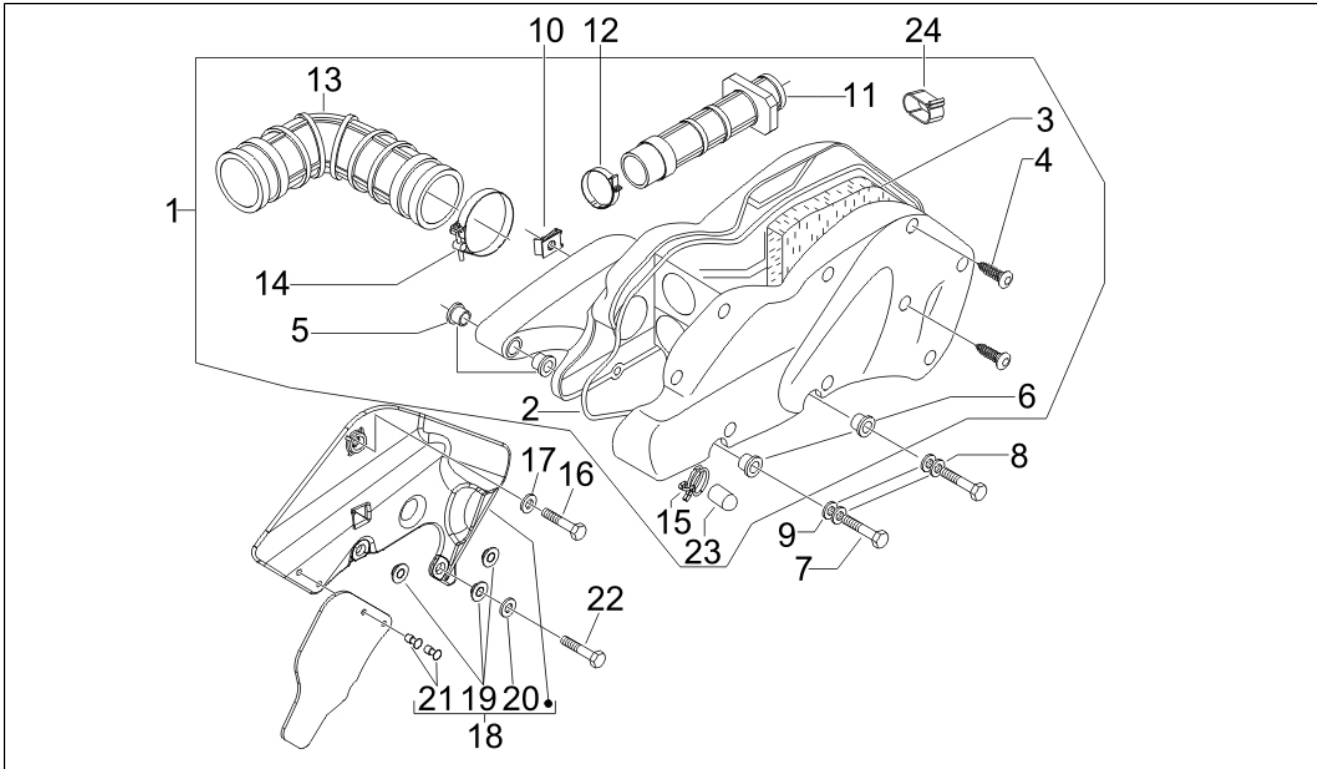

Group	Engine
Code	01.45
Description	Air filter
Service	1

Pos.	Code	Description	Qty	Variants
1	871805	Complete air cleaner box.	1	
2	829259	Filter cover gasket	1	
3	829258	Air filter	1	
4	258146	Self-tap screw M3x20	9	
5	830057	Bushing	2	
6	830056	Knurled bushing	4	
7	018640	Special cap screw M6x50	2	
8	012533	Notched washer 6,6x11x0	1	
9	003056	Flat washer 6,4x12x1	2	
10	254485	Spring plate M6	2	
11	829543	Air intake hose	1	
12	830015	Hose clip 35-33	1	
13	848864	Throttle body hose	1	
14	260918	Hose clamp	1	
14	CM001904	Hose clamp	1	
15	CM002910	Hose clamp	2	
16	259166	screw	1	
18	624812	PARATIA COMPLETA	1	
18	830056	Knurled bushing	3	
20	016670	Washer 4,5x12x1	2	
21	252099	Rivet	2	
22	414838	screw M6x35	2	
23	827831	Cap	2	
24	CM006904	Non return spring l=27	1