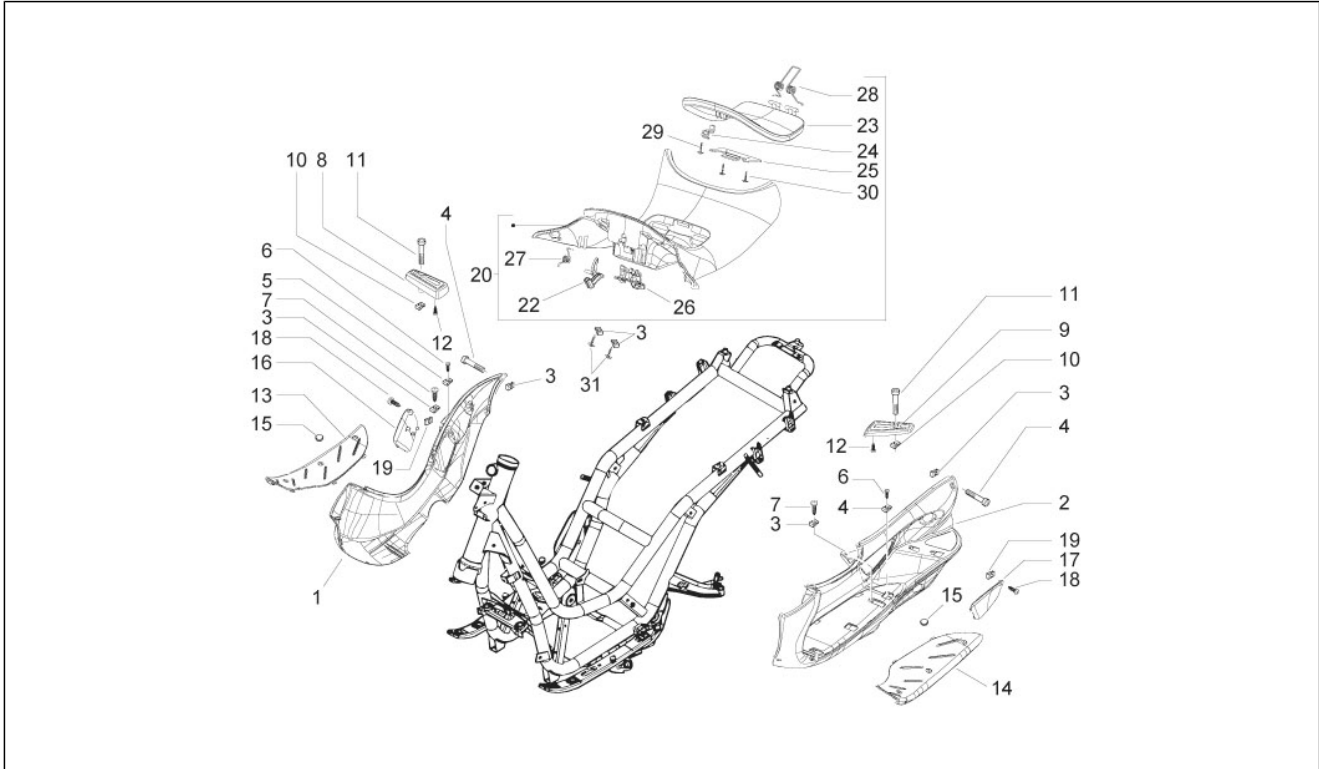

Group	Frame - Plastic parts - Coachwork
Code	02.31
Description	Central cover - Footrests
Service	1

Pos.	Code	Description	Qty	Variants
1	CM014204000C	RH footrest	1	Vehicle colour:Light metallized gray[711/B] Vehicle colour:Competition Black[98/A] Vehicle colour:Pearl White[566] Vehicle colour:Midnight Blue[222/A] Vehicle colour:Competition Black[98/A] Vehicle colour:Midnight Blue[222/A] Vehicle colour:Pearl White[566] Vehicle colour:Light metallized gray[711/B] Vehicle colour:Metallized Red[849/A]
1	CM014601000C	Portellino laterale sx	1	Vehicle colour:Pearl White[566] Vehicle colour:Light metallized gray[711/B] Vehicle colour:Competition Black[98/A] Vehicle colour:Midnight Blue[222/A] Vehicle colour:Competition Black[98/A] Vehicle colour:Midnight Blue[222/A] Vehicle colour:Pearl White[566] Vehicle colour:Light metallized gray[711/B] Vehicle colour:Metallized Red[849/A]
1	CM014603000C	Portellino laterale dx	1	Vehicle colour:Pearl White[566] Vehicle colour:Light metallized gray[711/B] Vehicle colour:Competition Black[98/A] Vehicle colour:Midnight Blue[222/A] Vehicle colour:Competition Black[98/A] Vehicle colour:Midnight Blue[222/A] Vehicle colour:Pearl White[566] Vehicle colour:Light metallized gray[711/B] Vehicle colour:Metallized Red[849/A]
2	CM014203000C	LH footrest	1	Vehicle colour:Light metallized gray[711/B] Vehicle colour:Competition Black[98/A] Vehicle colour:Pearl White[566] Vehicle colour:Midnight Blue[222/A] Vehicle colour:Competition Black[98/A] Vehicle colour:Midnight Blue[222/A] Vehicle colour:Pearl White[566] Vehicle colour:Light metallized gray[711/B] Vehicle colour:Metallized Red[849/A]