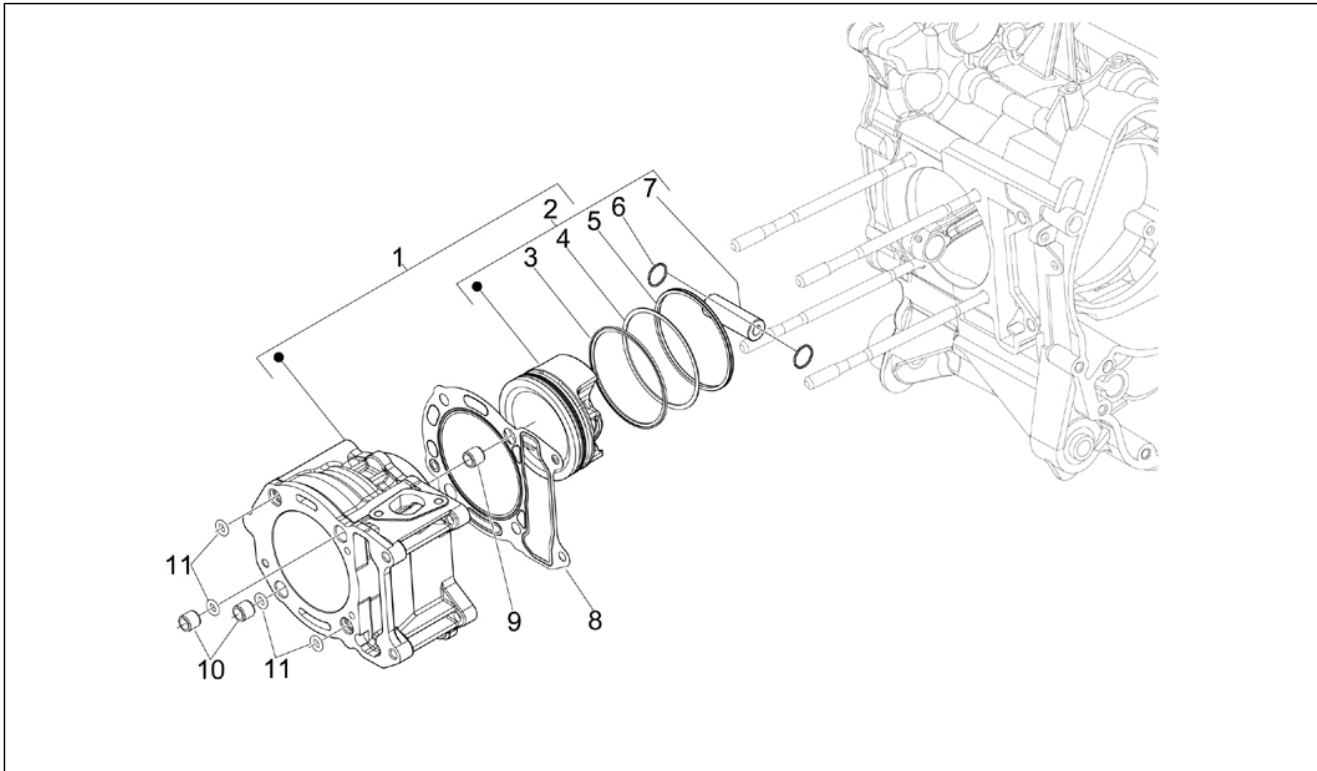

Group	Engine
Code	01.07
Description	Cylinder-piston-wrist pin unit
Service	1

Pos.	Code	Description	Qty	Variants
1	876457	Cyl.pist.-wrist pin assy unit	1	
2	8764580001	Piston + piston pin Cat.1	1	
2	8764580002	Piston + piston pin Cat.2	1	
2	8764580003	Piston + piston pin Cat.3	1	
2	8764580004	Piston + piston pin Cat.4	1	
3	874958	Compression ring $\varnothing$ 75x1,5	1	
4	874960	Oil scraper ring $\varnothing$ 75x1,5	1	
5	876367	Oil scraper ring $\varnothing$ 75x2,5	1	
6	875096	Snap ring	2	
7	875005	Piston pin	1	
8	875112	Cylinder base gasket 0,4 mm	1	
8	875113	Cylinder base gasket 0,6 mm	1	
8	875114	Cylinder base gasket 0,8 mm	1	
9	478115	Locating dowel $\varnothing$11x$\varnothing$8,1x10	1	
10	478115	Locating dowel $\varnothing$11x$\varnothing$8,1x10	2	
11	478184	O-ring	4