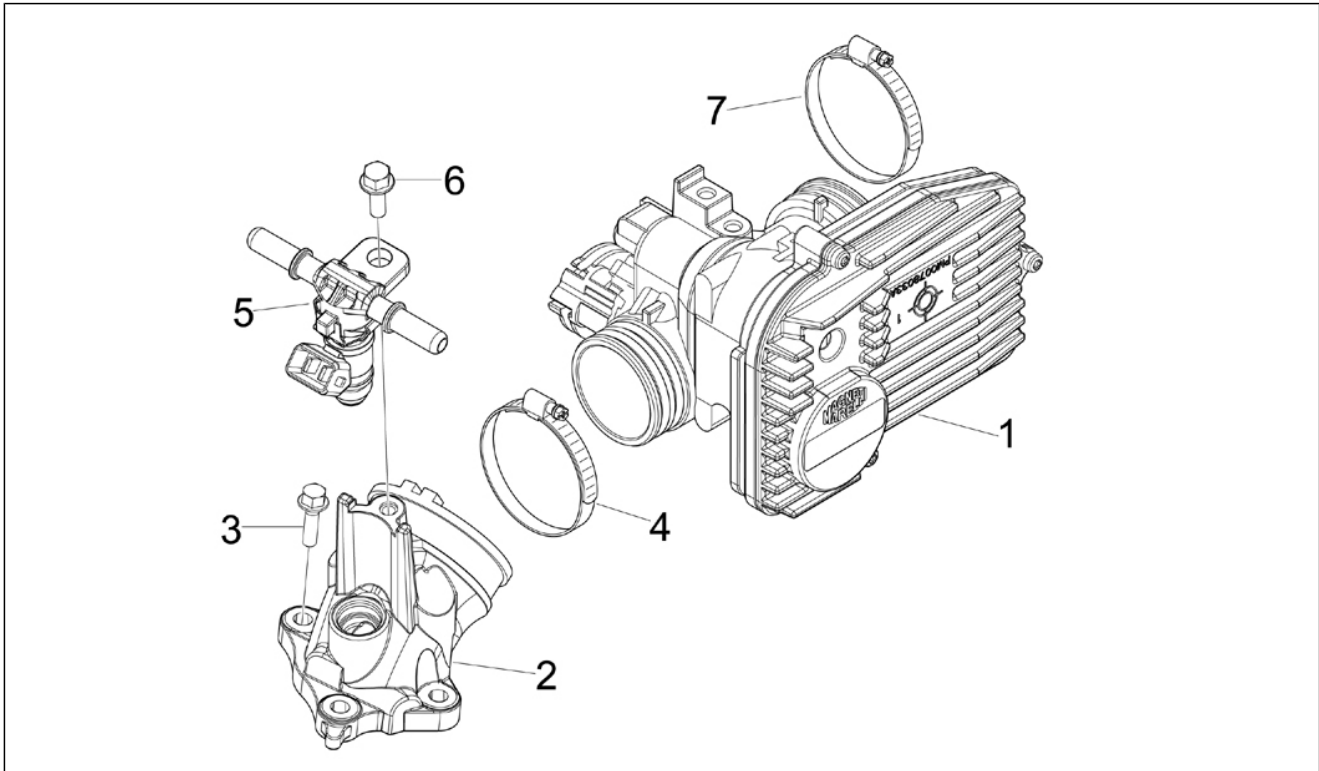

Group	Engine
Code	01.36
Description	Throttle body - Injector - Union pipe
Service	1

Pos.	Code	Description	Qty	Variants
1	CM081702	Throttle body with E.C.U.	1	
2	847881	Union	1	
2	875694	Union pipe	1	
3	018639	Hex screw M6x20	3	
4	709532	Hose clamp	1	
5	8732885	Complete injector	1	
6	830061	Screw w/ flange M5x16	1	
6	872269	Screw w/ flange	1	
7	260918	Hose clamp	1