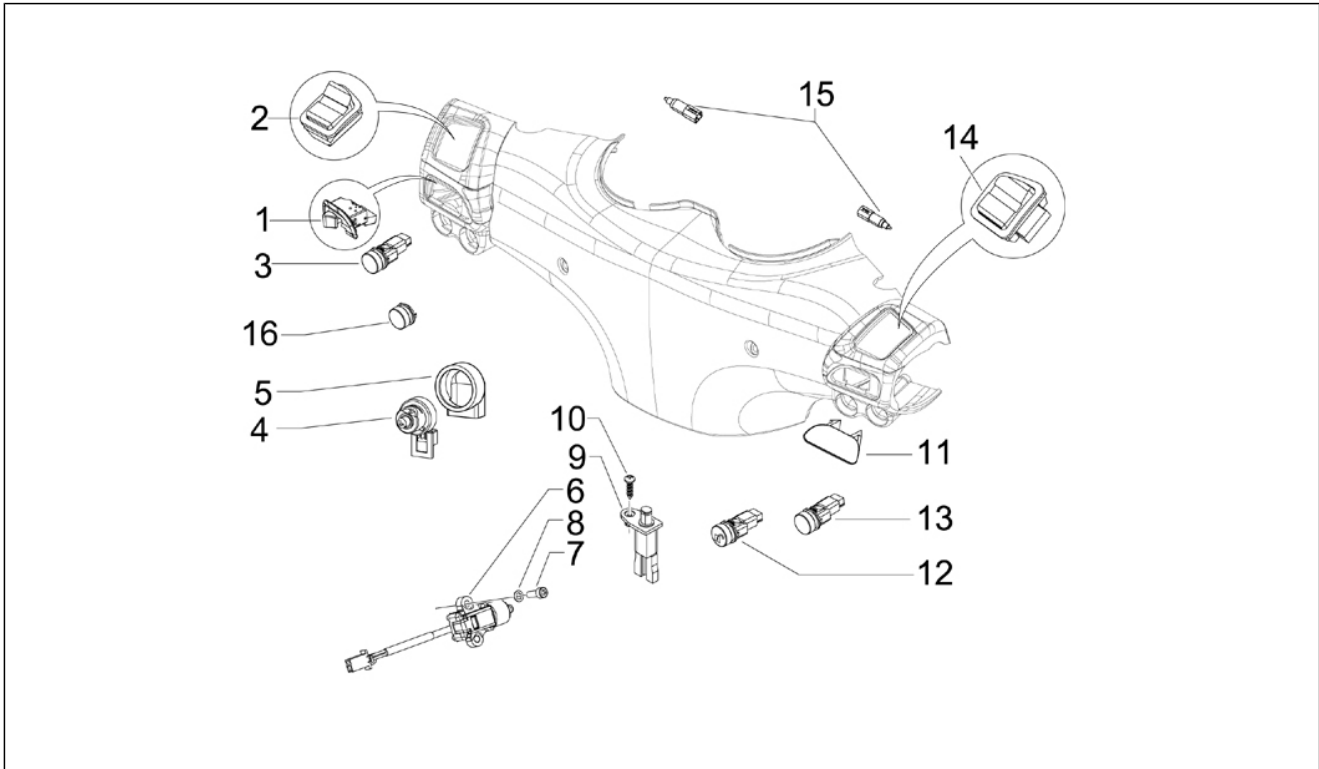

Group	Electrical system
Code	06.01
Description	Selectors - Switches - Buttons
Service	1

Pos.	Code	Description	Qty	Variants
1	638628	Turn signal lamps switch Australia	1	
2	294341	Headlight selector	1	
3	58058R	Horn button	1	
4	582951	Key switch	1	
5	582041	Commutator cap	1	
6	639542	Button for the side stand	1	
7	292889	Hex socket screw M5x16	2	
8	012532	Washer 5,3x10x0	2	
9	255323	Door button	1	
9	583752	Button	1	
10	018536	Self-tap screw 3,5x13	1	
11	584426	Light switch seat cover	1	
12	582988	Saddle opening button	1	
13	58057R	Start pushbutton	1	
14	582163	Engine stop-start device	1	
15	583575	stop Button	2	
16	581412	Cover	2