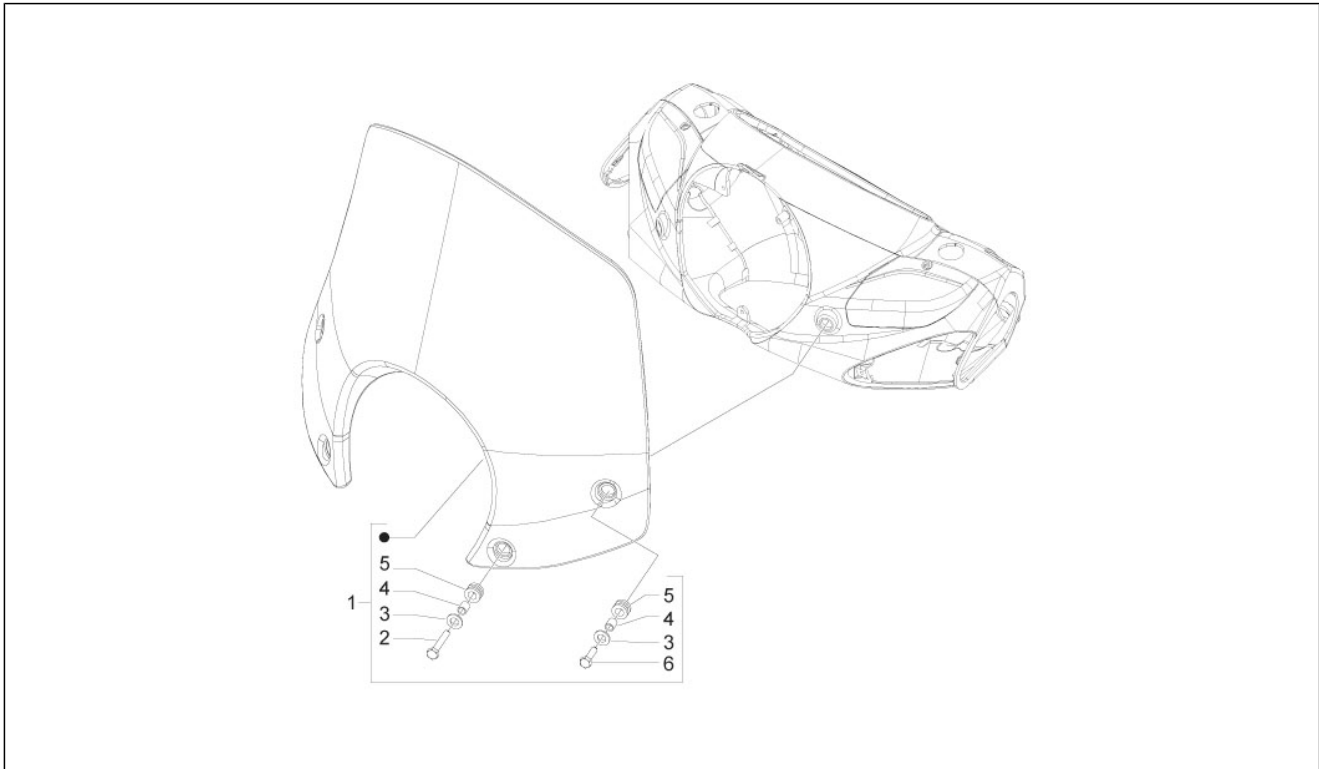

Group	Frame - Plastic parts - Coachwork
Code	02.27
Description	Windshield - Glass
Service	1

Pos.	Code	Description	Qty	Variants
1	655779	Windscreen assembly	1	
2	622010	Screw	3	
3	599620	***WASHER	5	
4	599619	Spacer	5	
5	622009	Fairlead	5	
6	622011	screw	2