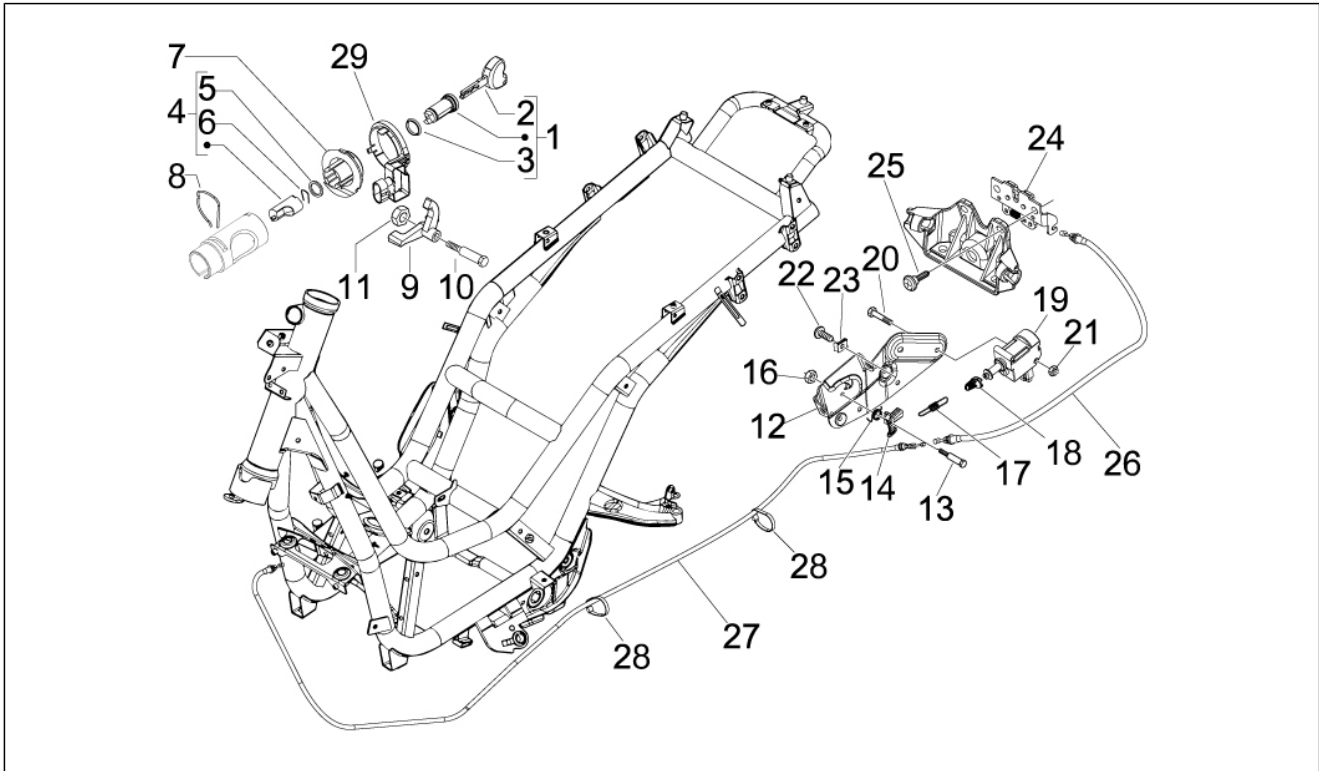

Group	Frame - Plastic parts - Coachwork
Code	02.46
Description	Locks
Service	1

Pos.	Code	Description	Qty	Variants
1	654465	Cylinder set	1	
2	575810	Key blank	1	
3	298731	Gasket ring	1	
4	577816	Block	1	
5	298594	Flat washer	1	
6	298838	Cylinder retainer spring	1	
7	298581	Lock body	1	
8	253937	Spring	1	
9	576629	Lock lever	1	
10	299972	Special screw	1	
11	577620	Self locking nut	1	
12	577130	Saddle lock plate	1	
13	299972	Special screw	1	
14	577129	Lever	1	
15	577131	Spring	1	
16	577620	Self locking nut	1	
17	620415	Spring	1	
18	577128	Joint	1	
19	582990	Solenoid valve	1	
20	584121	Self tapping screw	2	
21	577620	Self locking nut	2	
22	259349	Screw M4,2x13	2	
23	CM017410	Spring plate	2	
24	CM023704	Saddle/flap tightening	1	
25	259348	Cap screw+shank	2	
26	CM012804	Transmission	1	
27	CM012808	Transmission	1	
28	145298	Lock-strap L=180mm	2