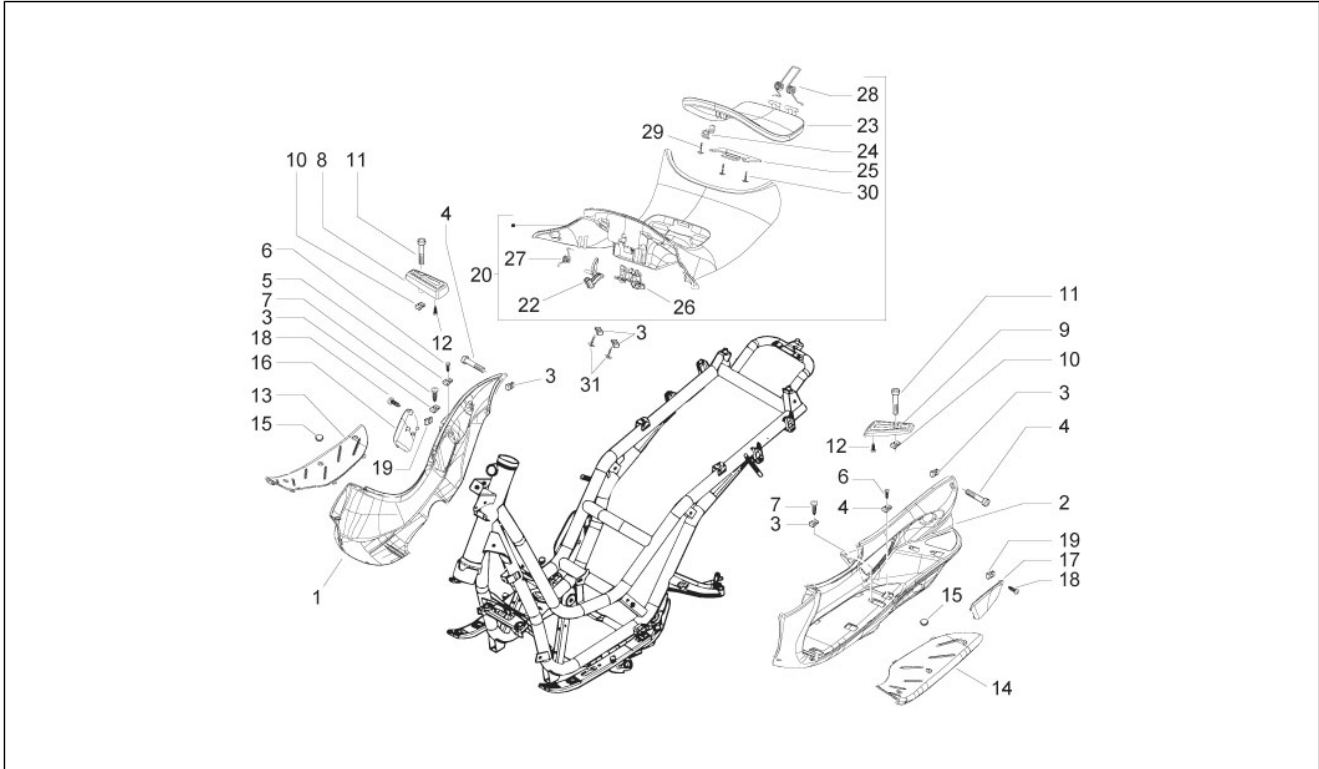

Group	Frame - Plastic parts - Coachwork
Code	02.31
Description	Central cover - Footrests
Service	1

Pos.	Code	Description	Qty	Variants
				Vehicle colour:Midnight Blue[222/A] Vehicle colour:Competition Black[98/A] Vehicle colour:Midnight Blue[222/A] Vehicle colour:Pearl White[566] Vehicle colour:Competition Black[98/A]
17	CM014601000C	Portellino laterale sx	1	Vehicle colour:Light metallized gray[711/B] Vehicle colour:Competition Black[98/A] Vehicle colour:Pearl White[566] Vehicle colour:Midnight Blue[222/A] Vehicle colour:Competition Black[98/A] Vehicle colour:Midnight Blue[222/A] Vehicle colour:Pearl White[566] Vehicle colour:Light metallized gray[711/B] Vehicle colour:Metallized Red[849/A]
18	259349	Screw M4,2x13	2	
19	CM017410	Spring plate	2	
20	621004000C	Central cover	1	Vehicle colour:Light metallized gray[711/B] Vehicle colour:Competition Black[98/A] Vehicle colour:Pearl White[566] Vehicle colour:Midnight Blue[222/A] Vehicle colour:Competition Black[98/A] Vehicle colour:Midnight Blue[222/A] Vehicle colour:Pearl White[566] Vehicle colour:Light metallized gray[711/B] Vehicle colour:Metallized Red[849/A]
22	576626	Cam lever	1	
23	576376000C	Fuel tank door	1	Vehicle colour:Light metallized gray[711/B] Vehicle colour:Competition Black[98/A] Vehicle colour:Pearl White[566] Vehicle colour:Midnight Blue[222/A] Vehicle colour:Competition Black[98/A] Vehicle colour:Midnight Blue[222/A] Vehicle colour:Pearl White[566] Vehicle colour:Light metallized gray[711/B] Vehicle colour:Metallized Red[849/A]