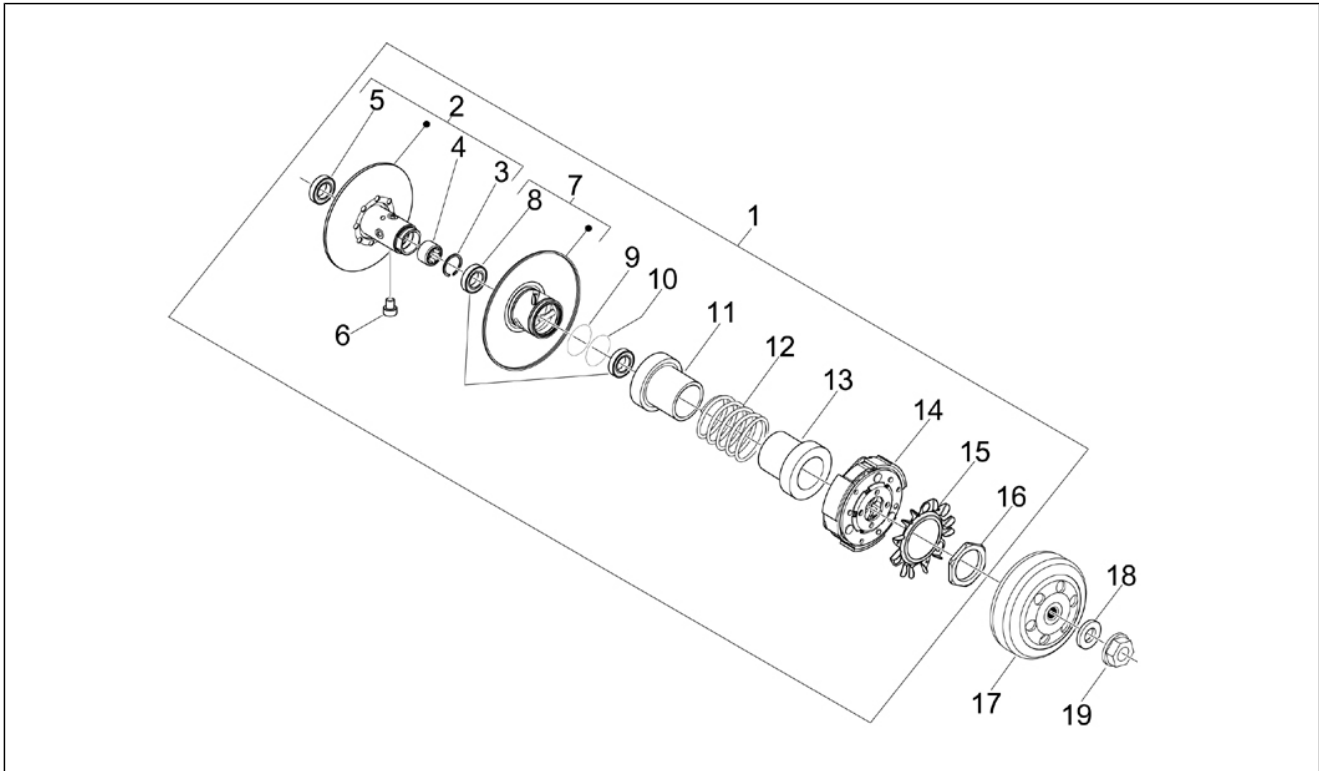

Group	Engine
Code	01.14
Description	Driven pulley
Service	1

Pos.	Code	Description	Qty	Variants
1	82881R	Secondary pulley	1	
1	CM144134	Secondary pulley	1	
2	833669	Sec. fixed sheave, complete	1	
2	878647	Sec. fixed sheave, complete	1	
3	483226	Snap ring	1	
4	82518R	Roller cage 20x29x18	1	
5	483261	Radial bearing 17x30	1	
5	82753R	Bearing 17x30x7	1	
6	828717	Guide pin L=12,5	4	
7	841774	Sec. sliding sheave, complete	1	
7	878651	Sec. sliding sheave, complete	1	
8	431089	Gasket ring	2	
9	430585	Gasket	1	
10	834044	O-ring	1	
11	833674	Cup	1	
12	833673	Variator spring	1	
13	487936	Clutch side cap	1	
14	8722515	Centrifugal clutch assy	1	
15	482305	Fan	1	
16	433232	Ring nut	1	
17	82751R	Clutch drum	1	
18	274246	Flat washer 22x12,1x1	1	
19	486324	Nut M12x1.25	1