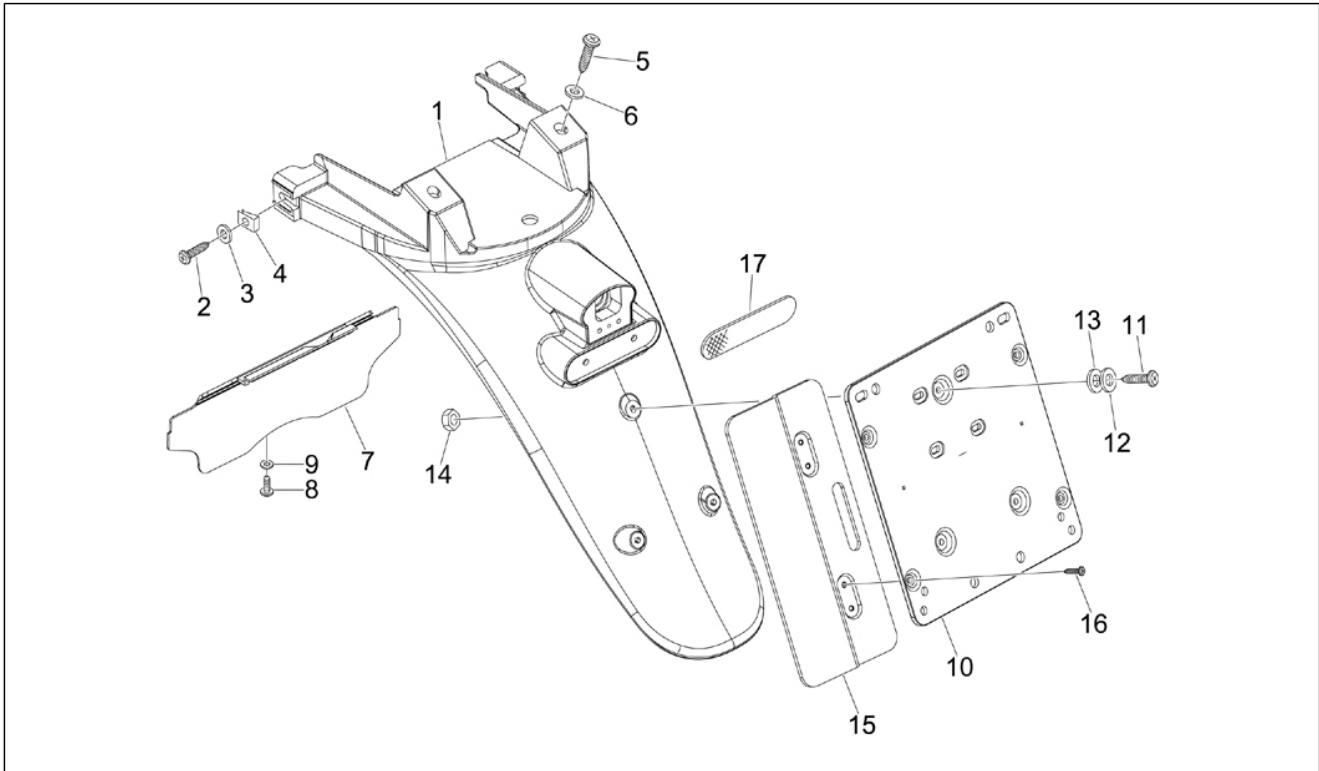

Group	Frame - Plastic parts - Coachwork
Code	02.37
Description	Rear cover - Splash guard
Service	1

Pos.	Code	Description	Qty	Variants
1	576382000C	Rear splash guard	1	Vehicle colour: Pearl White[566] Vehicle colour: Midnight Blue[222/A] Vehicle colour: Light metallized gray[711/B] Vehicle colour: Light metallized gray[711/B] Vehicle colour: Metallized Red[849/A] Vehicle colour: Competition Black[98/A] Vehicle colour: Competition Black[98/A] Vehicle colour: Pearl White[566] Vehicle colour: Midnight Blue[222/A]
2	575249	Screw with tang M6	1	
3	078307	Washer	2	
4	254485	Spring plate M6	1	
5	272836	Screw M6x16	2	
6	709047	Spring washer	2	
7	577321	Splash guard	1	
8	297498	Self tapping screw M3,5x13	3	
9	013763	Flat washer 4,2x12x1	3	
10	582691	Number plate holder	1	
11	018591	screw M4x14	3	
12	013763	Flat washer 4,2x12x1	3	
13	016404	Flat washer 4,2x7,6x0,9	3	
14	020104	Nut M4	3	
15	584877	Number-plate extension	0	
16	268596	Self tapping screw D4x13	4	
17	582058	Rear retroreflector	1