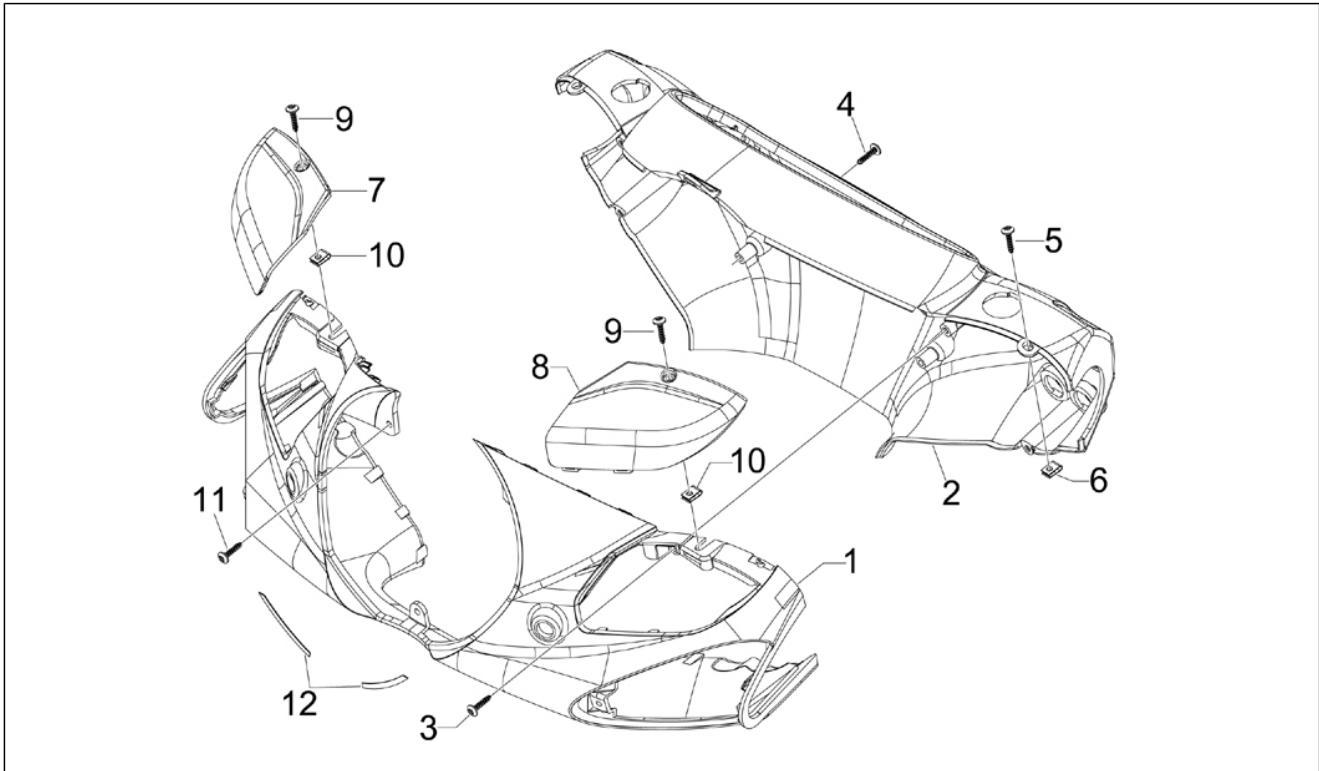

Group	Handlebars/Steering
Code	03.01
Description	Handlebars coverages
Service	1

Pos.	Code	Description	Qty	Variants
1	599412	Front handlebar cover	1	
1	59941200BT	Front handlebar cover	1	Vehicle colour: Pearl White[566] Vehicle colour: Pearl White[566]
1	59941200DE	Front handlebar cover	1	Vehicle colour: Midnight Blue[222/A] Vehicle colour: Midnight Blue[222/A]
1	59941200EU	Front handlebar cover	1	Vehicle colour: Light metallized gray[711/B] Vehicle colour: Light metallized gray[711/B]
1	59941200RR	Front handlebar cover	1	Vehicle colour: Metallized Red[849/A]
1	59941200XN2	Front handlebar cover	1	Vehicle colour: Competition Black[98/A] Vehicle colour: Competition Black[98/A]
2	599413	Rear handlebars cover	1	
2	59941300BT	Rear handlebars cover	1	Vehicle colour: Pearl White[566] Vehicle colour: Pearl White[566]
2	59941300DE	Rear handlebars cover	1	Vehicle colour: Midnight Blue[222/A] Vehicle colour: Midnight Blue[222/A]
2	59941300EU	Rear handlebars cover	1	Vehicle colour: Light metallized gray[711/B] Vehicle colour: Light metallized gray[711/B]
2	59941300RR	Rear handlebars cover	1	Vehicle colour: Metallized Red[849/A]
2	59941300XN2	Rear handlebars cover	1	Vehicle colour: Competition Black[98/A] Vehicle colour: Competition Black[98/A]
3	267115	Self tapping screw M4x16	2	
4	267115	Self tapping screw M4x16	2	
5	014754	Self tapping screw 4,2x25*	2	
6	CM017409	Spring plate	2	
7	598421	RH pump cover	1	
7	59842100DE	RH pump cover	1	Vehicle colour: Midnight Blue[222/A] Vehicle colour: Midnight Blue[222/A]
7	59842140BT	RH pump cover	1	Vehicle colour: Pearl White[566] Vehicle colour: Pearl White[566]
7	59842140DE	RH pump cover	1	Vehicle colour: Midnight Blue[222/A] Vehicle colour: Midnight Blue[222/A]