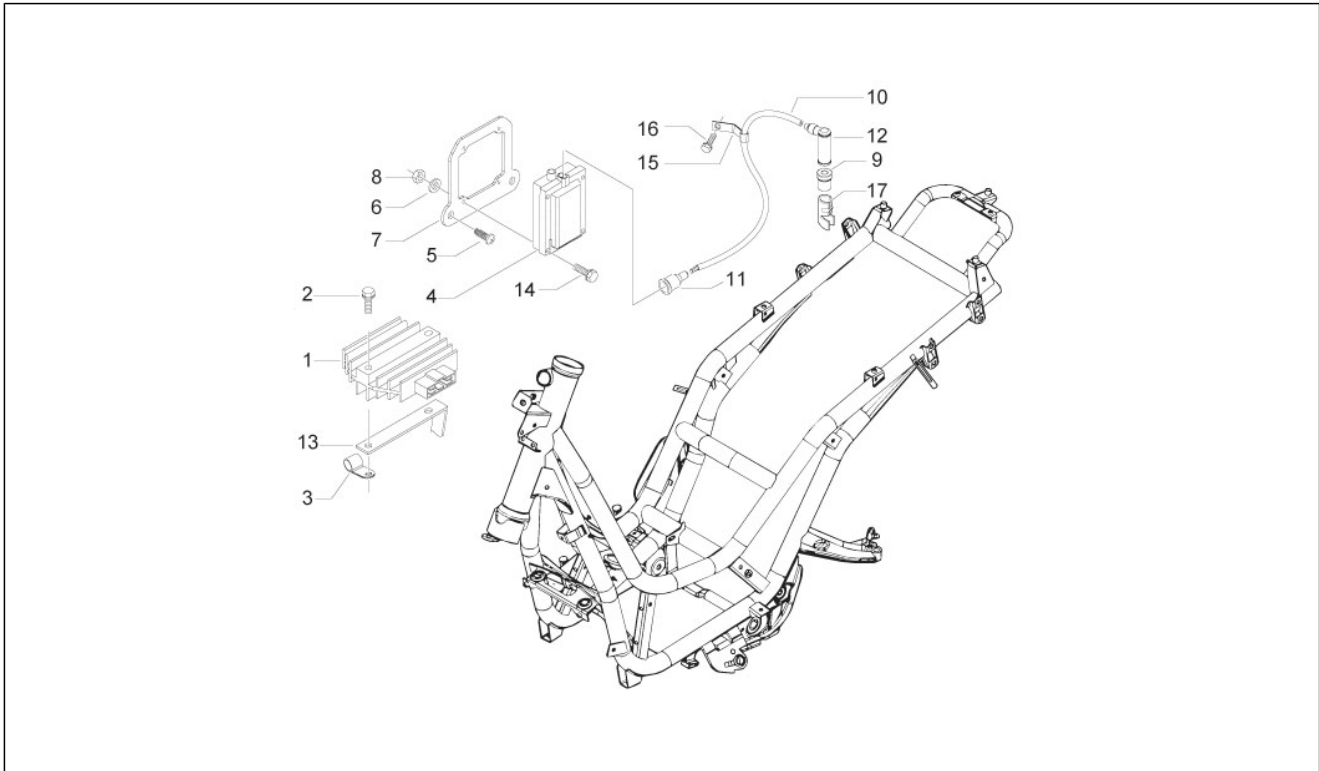

Group	Electrical system
Code	06.06
Description	Voltage Regulators - Electronic Control Units (ecu) - H.T. Coil
Service	1

Pos.	Code	Description	Qty	Variants
1	639110	Voltage regulator (SHIND.)	1	
2	289731	Screw w/ flange M6x30	2	
3	573918	Hose clamp	1	
4	58120R	HT coil	1	
5	583236	screw M3x20	4	
6	012554	Washer 3.2x5.7x0.9	4	
7	624188	Support clamp	1	
8	020003	Nut m3	4	
9	828210	Spark plug prot.collar	1	
10	080341	HT wire	1	
11	071671	Insulating cap	1	
12	293845	Screened cap	1	
13	639843	Bracket	1	
14	434541	Screw w/ flange M6x16	2	
15	581767	Support clamp	1	
16	434541	Screw w/ flange M6x16	1	
17	015014	End cap	1