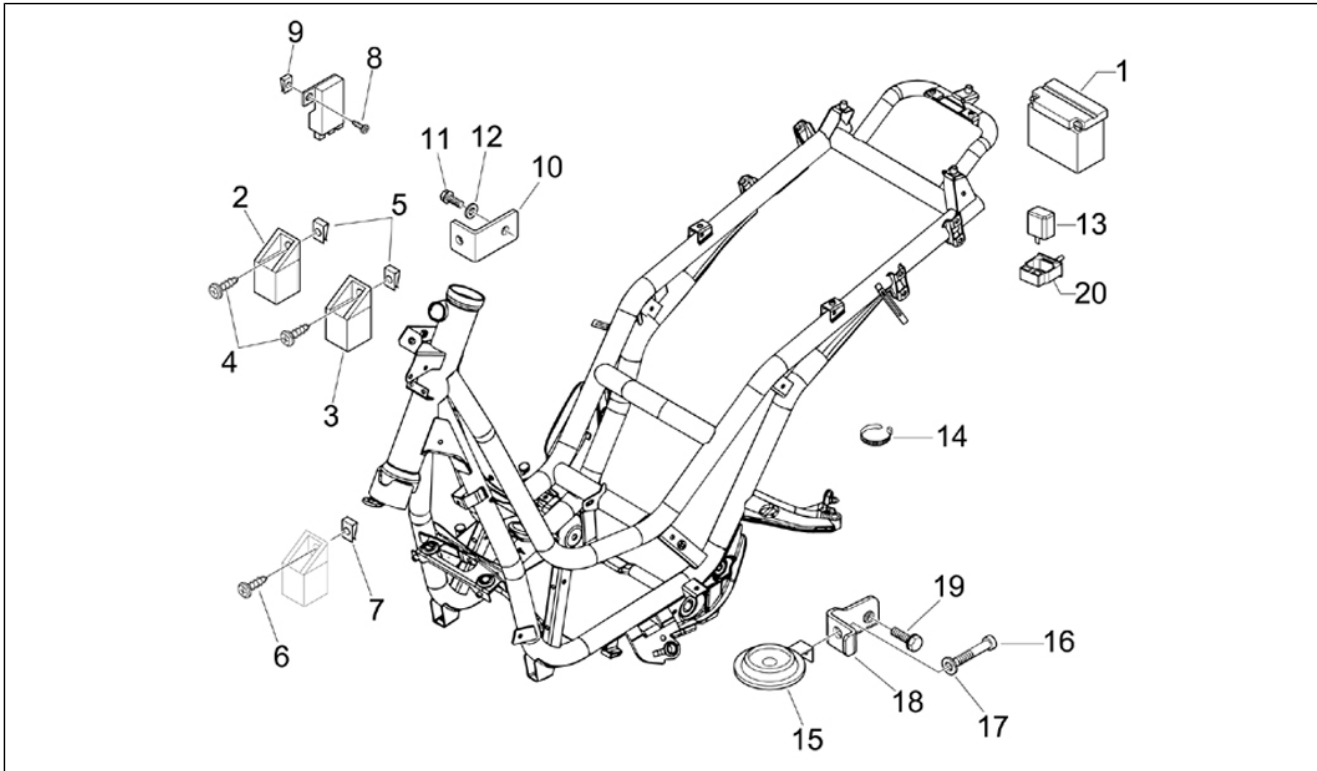

Group	Electrical system
Code	06.05
Description	Remote control switches - Battery - Horn
Service	1

Pos.	Code	Description	Qty	Variants
1	638733	Battery Yuasa 12V-12Ah (150x85x145)	1	
2	581139	Rem. control switch 12V-30A	3	
2	58246R	Rem. control switch 12V 30A	3	
3	58115R	Starter relay 12V-80A	1	
4	259349	Screw M4,2x13	2	
5	CM017409	Spring plate	2	
6	259349	Screw M4,2x13	1	
7	CM017409	Spring plate	1	
8	259349	Screw M4,2x13	1	
9	CM017409	Spring plate	1	
10	583745	Solenoid bracket	1	
11	830061	Screw w/ flange M5x16	1	
12	016603	Washer	1	
13	638755	Turn indicator control	1	
14	257134	Lock-strap L=277	11	
15	CM071814	Horn 12v cc	1	
16	272836	Screw M6x16	1	
17	834951	Conical washer	1	
18	622431	Bracket	1	
19	434541	Screw w/ flange M6x16	1	
20	291017	Flexible support	1